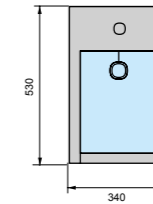

COD GLWC50

COD GLBISO