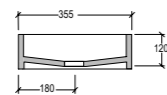

cod. GLLA120
Lavabo Glass in vetro cm120
Glass washbasin in glass cm120

cod. GLLA120