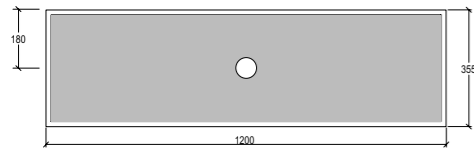

cod. GLLA120
Lavabo Glass in vetro cm120
Glass washbasin in glass cm120

cod. GLLA120