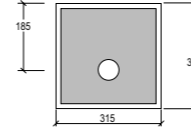

cod. GLLA31
Lavabo Glass in vetro cm31,5
Glass washbasin in glass cm31,5

cod. GLLA31