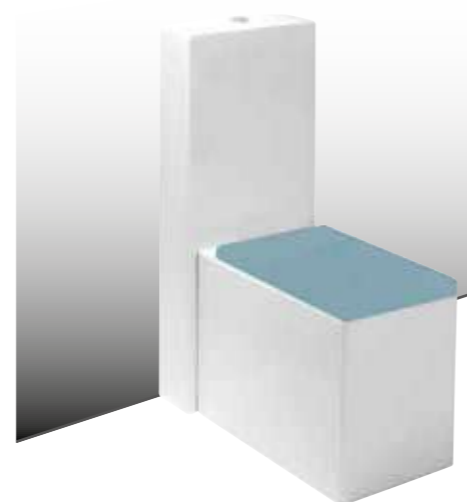

cod. GLWC01
Vaso Glass scarico parete convertibile a pavimento mediante curva tecnica
Wc Glass wall drain suitable for floor drain with technical elbow

cod. GLCIMBL
Cassetta a colonna Glass
Column cistern Glass

cod. GLCIMBL
cod. GLWC01