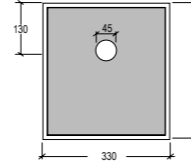

**cod. GLLA31**  
Lavabo Glass in vetro cm31,5  
Glass washbasin in glass cm31,5

**cod. GLLA31**

**cod. GLLA80**  
Lavabo Glass in vetro cm80  
Glass washbasin in glass cm80

**cod. GLLA80**

**cod. GLLA33**  
Lavabo Glass in vetro cm33  
Glass washbasin in glass cm33