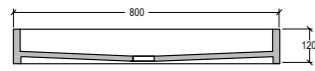

cod. GLLA80
Lavabo Glass in vetro cm80
Glass washbasin in glass cm80

cod. GLLA80