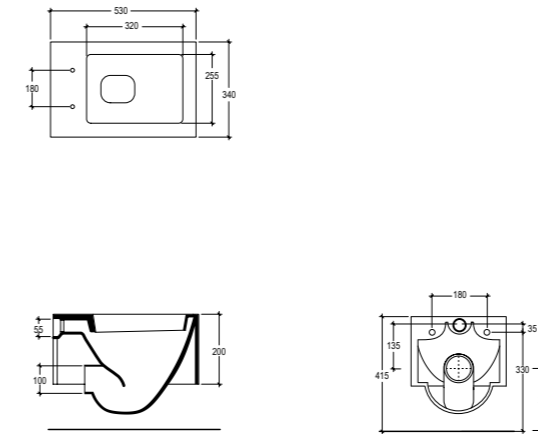

cod. GLWC01
Vaso Glass scarico parete convertibile a pavimento mediante curva tecnica.
Wc Glass wall drain suitable for floor drain with technical elbow.

cod. GLWC01

cod. GLWCSO
Vaso Glass sospeso
Wc Glass wall-hung

cod. GLWCSO

cod. GLBI01
Bidet Glass monoforo (senza foro o tre fori su richiesta)
Bidet Glass one hole (without hole or three holes on request)

cod. GLBI01

cod. GLBISO
Bidet Glass sospeso monoforo (senza foro su richiesta)
Bidet Glass wall-hung one hole (without hole on request)

cod. GLBISO

cod. GLWC01
Vaso Glass scarico parete convertibile a pavimento mediante curva tecnica
Wc Glass wall drain suitable for floor drain with technical elbow

cod. GLCIMBL
Cassetta a colonna Glass
Column cistern Glass

cod. GLCIMBL
cod. GLWC01

I Coprivater per i Wc Glass sono disponibili nelle versioni:
The Seatcovers Glass are available in the following models:

Plexiglass GLCOPR

Plexiglass Chiusura Rallentata/ Plexiglass Soft Close GLCOPRCR

LE MISURE INDICATE POSSONO VARIARE DEL 0.6% CIRCA, PER USURA STAMPI E PER VARIAZIONI DELLE CARATTERISTICHE TECNICHE DELLE MATERIE PRIME.

THE INDICATED SIZE COULD HAVE A VARIATION OF ABOUT 0.6% DUE TO THE USURE OF MOULDS AND VARIATIONS IN THE RAW MATERIALS.