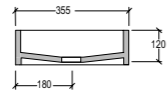

cod. GLLA80
Lavabo Glass in vetro cm80
Glass washbasin in glass cm80

cod. GLLA80