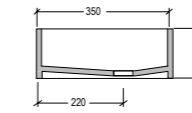

**cod. GLLA31**  
Lavabo Glass in vetro cm31,5  
Glass washbasin in glass cm31,5

**cod. GLLA31**

**cod. GLLA80**  
Lavabo Glass in vetro cm80  
Glass washbasin in glass cm80

**cod. GLLA80**

**cod. GLLA33**  
Lavabo Glass in vetro cm33  
Glass washbasin in glass cm33