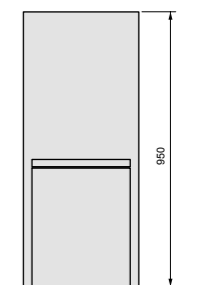

Wc Glass a terra Wc Glass back to wall
Bidet Glass a terra Bidet Glass back to wall

Wc Glass sospeso Wc Glass wall-hung
Bidet Glass sospeso Bidet Glass wall-hung

Wc Glass a terra con cassetta
Wc Glas back to wall with cistern