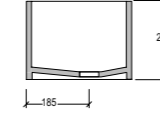

cod. GLLA31
Lavabo Glass in vetro cm31,5
Glass washbasin in glass cm31,5

cod. GLLA31