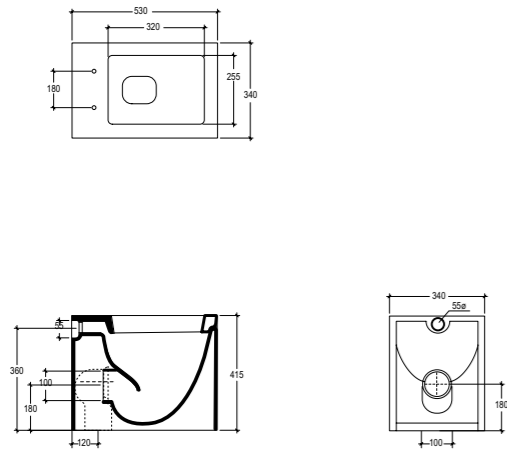

cod. GLWC01
Vaso Glass scarico parete convertibile a pavimento mediante curva tecnica.
Wc Glass wall drain suitable for floor drain with technical elbow.

cod. GLWC01

cod. GLWCSO
Vaso Glass sospeso
Wc Glass wall-hung

cod. GLWCSO