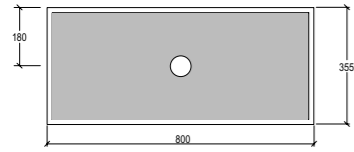

cod. GLLA80
Lavabo Glass in vetro cm80
Glass washbasin in glass cm80

cod. GLLA80