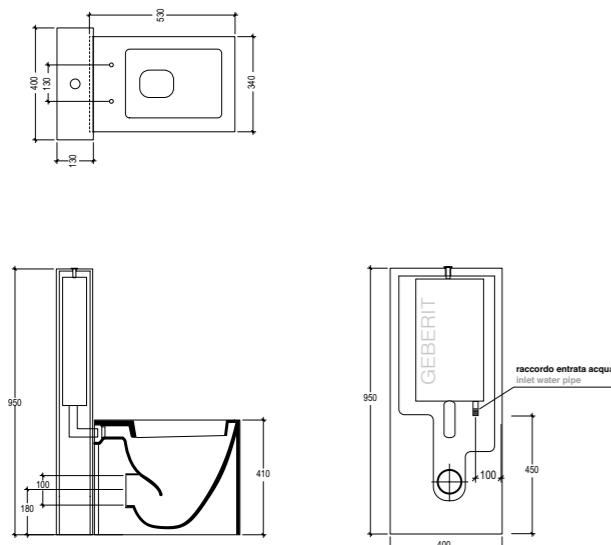

cod. GLWC01
Vaso Glass scarico parete convertibile a pavimento mediante curva tecnica
Wc Glass wall drain suitable for floor drain with technical elbow

cod. GLCIMBL
Cassetta a colonna Glass
Column cistern Glass

cod. GLCIMBL
cod. GLWC01