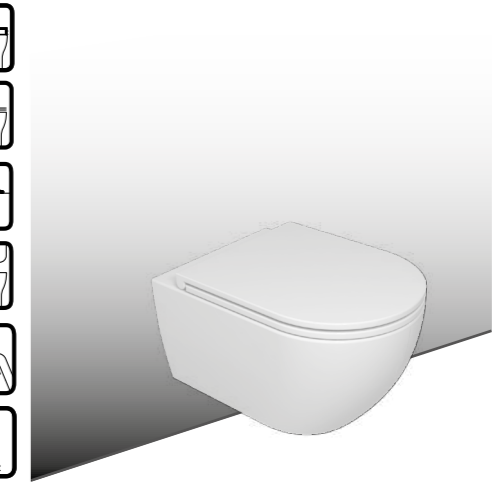

cod. LKWC01
Vaso Like Smart Clean scarico parete convertibile a pavimento mediante curva tecnica.
Wc Like Smart Clean wall drain suitable for floor drain with technical elbow.

cod. LKWC01

cod. LKWCSO
Vaso Like Smart Clean sospeso
Wc Like Smart Clean wall-hung

cod. LKWCSO

cod. LKBI01
Bidet Like monoforo (senza foro e tre fori su richiesta)
Bidet Like one hole (without hole and three holes on request)

cod. LKBI01

cod. LKBISO
Bidet Like sospeso monoforo (senza foro su richiesta)
Bidet Like wall-hung one hole (without hole on request)

cod. LKBISO

cod. LKMBL
Wc monoblocco Like Smart Clean
Wc monoblock Like Smart Clean

cod. LKCIMBL
Cassetta monoblocco Like
Cistern monoblock Like

cod. LKCIMBL
cod. LKMBL

cod. LKCOPTICR

cod. LKCOPRSLTICR

I Coprivater per i Wc Like sono disponibili nelle versioni:
The Seatcovers Like are available in the following models:

Avvolgente/Wrapover LKCOPTICR
Slim LKCOPRSLTICR

LE MISURE INDICATE POSSONO VARIARE DEL 0.6% CIRCA, PER USURA STAMPI E PER VARIAZIONI DELLE CARATTERISTICHE TECNICHE DELLE MATERIE PRIME.

THE INDICATED SIZE COULD HAVE A VARIATION OF ABOUT 0.6% DUE TO THE USURE OF MOULDS AND VARIATIONS IN THE RAW MATERIALS.