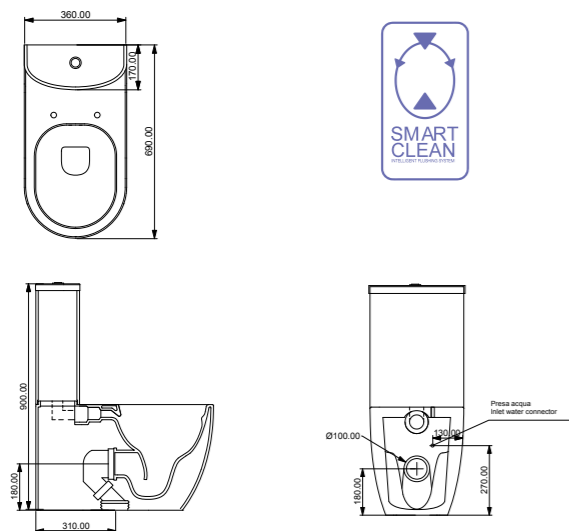

cod. LKMBL
Wc monoblocco Like Smart Clean
Wc monoblock Like Smart Clean

cod. LKCIMBL
Cassetta monoblocco Like
Cistern monoblock Like

cod. LKCIMBL
cod. LKMBL

cod. LKCOPTICR