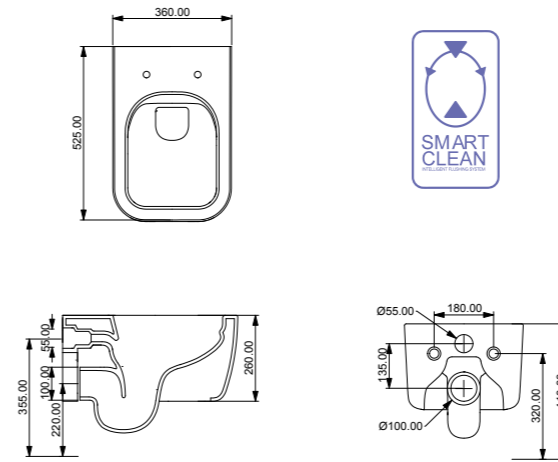

Brio Smart Clean

Wc Brio a terra con sistema di scarico Smart Clean, Bidet Brio a terra, Wc Brio back to wall with Smart Clean fushing system, Bidet Brio back to wall.

Lavabi Washbasins

In abbinamento alla collezione Brio, proponiamo 11 lavabi dalle diverse misure e caratteristiche tecnologiche. For Brio collection we propose 11 different washbasins in sizes and technological charateristics.

cod. BRWC01

Vaso Brio Smart Clean scarico parete convertibile a pavimento mediante curva tecnica.
Wc Brio Smart Clean wall drain suitable for floor drain with technical elbow.

cod. BRWC01

cod. BRWCSO

Vaso Brio Smart Clean sospeso
Wc Brio Smart Clean wall-hung