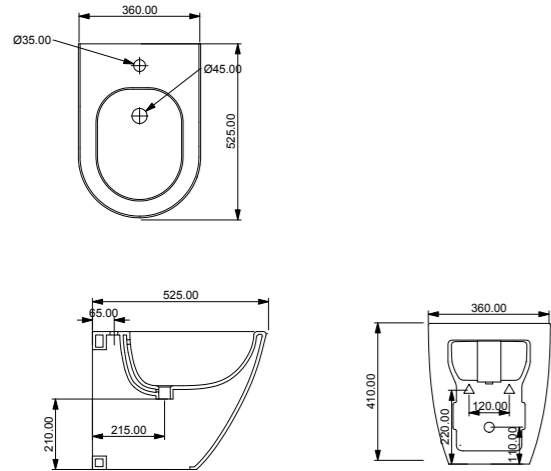

cod. LKBI01
Bidet Like monoforo (senza foro e tre fori su richiesta)
Bidet Like one hole (without hole and three holes on request)

cod. LKBI01

cod. LKBISO
Bidet Like sospeso monoforo (senza foro su richiesta)
Bidet Like wall-hung one hole (without hole on request)

cod. LKBISO