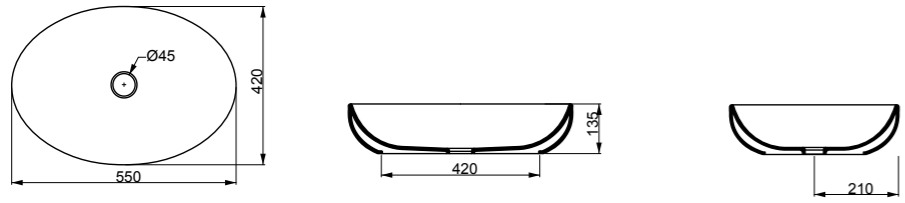

cod. EALAVQU45
Lavabo Easy Quadro cm55
Easy washbasin Square cm55