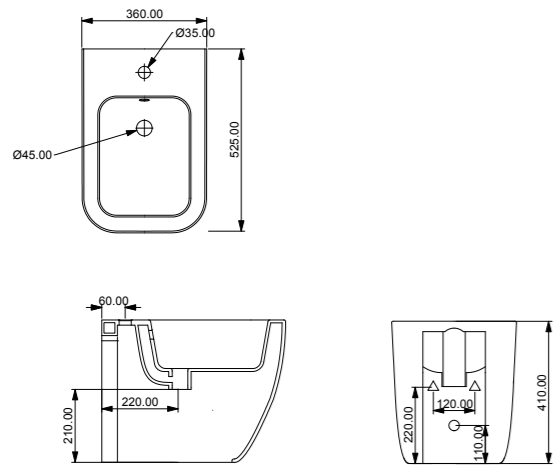

cod. BRWCSO

cod. BRBI01

Bidet Brio monoforo (senza foro o tre fori su richiesta)
Bidet Brio one hole (without hole or three holes on request)