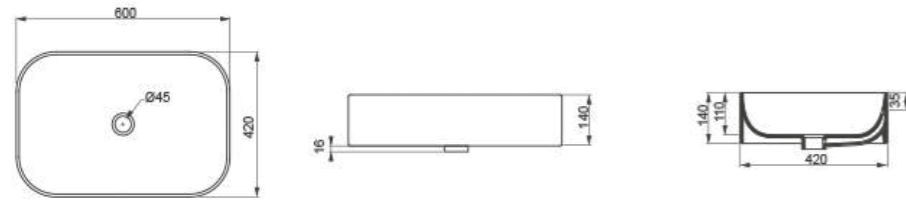

THE INDICATED SIZE COULD HAVE A VARIATION OF ABOUT 0.6% DUE TO THE USURE OF MOULDS AND VARIATIONS IN THE RAW MATERIALS.

cod. EALAV60TP
Lavabo Easy cm60
Easy washbasin cm60

cod. EALAV60TP

cod. EALAVRE60
Lavabo Easy rettangolare cm60
Easy washbasin rectangular cm60