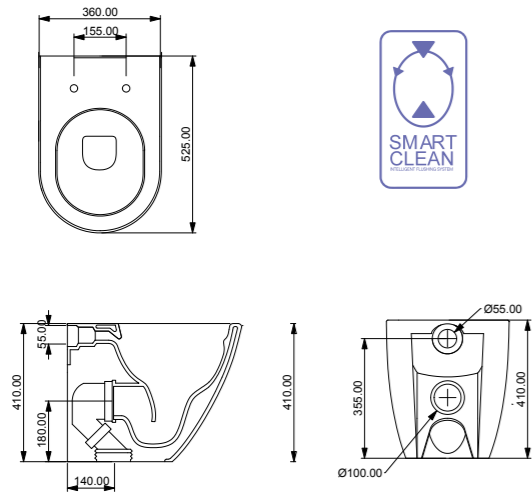

cod. LKWC01
Vaso Like Smart Clean scarico parete convertibile a pavimento mediante curva tecnica.
Wc Like Smart Clean wall drain suitable for floor drain with technical elbow.

cod. LKWC01

cod. LKWCSO
Vaso Like Smart Clean sospeso
Wc Like Smart Clean wall-hung

cod. LKWCSO