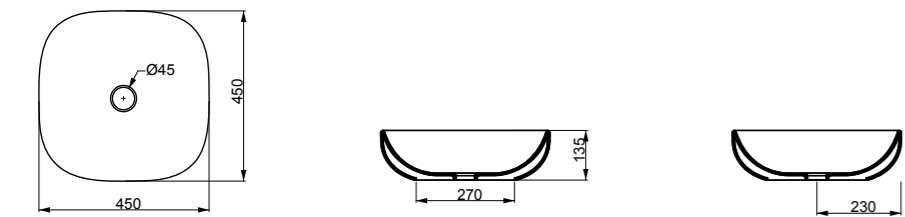

cod. EALAV60TP

cod. EALAVRO45

cod. QULAV60

cod. QULAV80

cod. SQUALAV