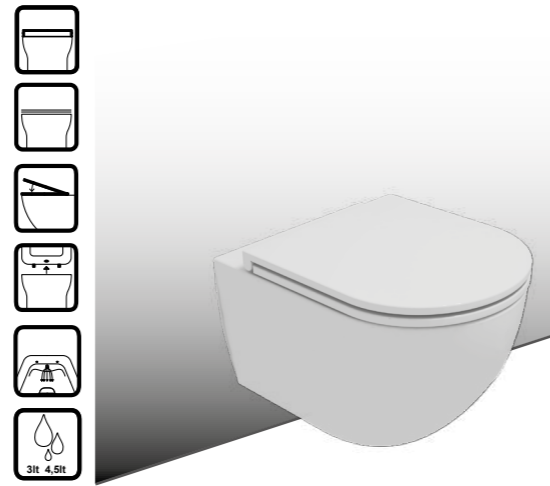

cod. LKWCSEXSS
Vaso Like XXS Smart Clean sospeso
Wc Like XXS Smart Clean wall-hung

cod. LKWCSEXSS