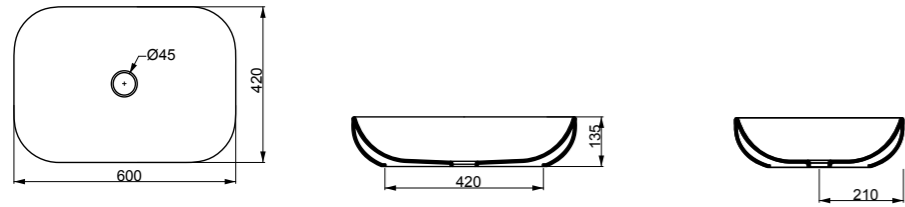

THE INDICATED SIZE COULD HAVE A VARIATION OF ABOUT 0.6% DUE TO THE USURE OF MOULDS AND VARIATIONS IN THE RAW MATERIALS.

cod. EALAV60TP
Lavabo Easy cm60
Easy washbasin cm60

cod. EALAV60TP

cod. EALAVRE60
Lavabo Easy rettangolare cm60
Easy washbasin rectangular cm60