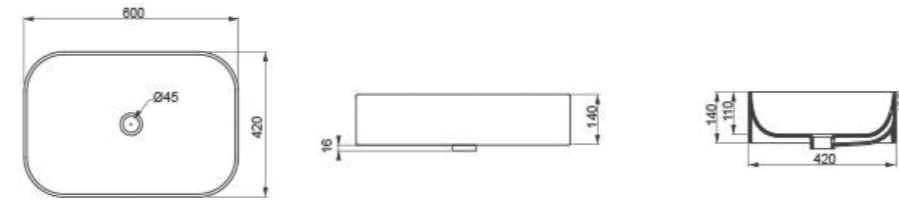

cod. EALAV60TP
Lavabo Easy cm60
Easy washbasin cm60

cod. EALAV60TP

cod. EALAVRE60
Lavabo Easy rettangolare cm60
Easy washbasin rectangular cm60

cod. EALAVRE60

cod. EALAVOV55
Lavabo Easy Ovale cm55
Easy washbasin Oval cm55