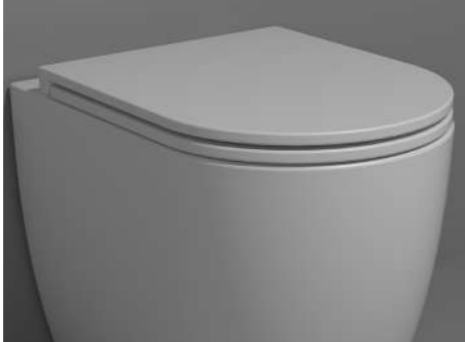

cod. LKCOPRTICR

cod. LKCOPRSLTICR

I Coprivater per i Wc Like sono disponibili nelle versioni:
The Seatcovers Like are available in the following models:

Avvolgente/Wrapover LKCOPRTICR
Slim LKCOPRSLTICR

LE MISURE INDICATE POSSONO VARIARE DEL 0.6% CIRCA, PER USURA STAMPI E PER VARIAZIONI DELLE CARATTERISTICHE TECNICHE DELLE MATERIE PRIME.

THE INDICATED SIZE COULD HAVE A VARIATION OF ABOUT 0.6% DUE TO THE USURE OF MOULDS AND VARIATIONS IN THE RAW MATERIALS.

cod. EALAV60TP
Lavabo Easy cm60
Easy washbasin cm60

cod. EALAV60TP