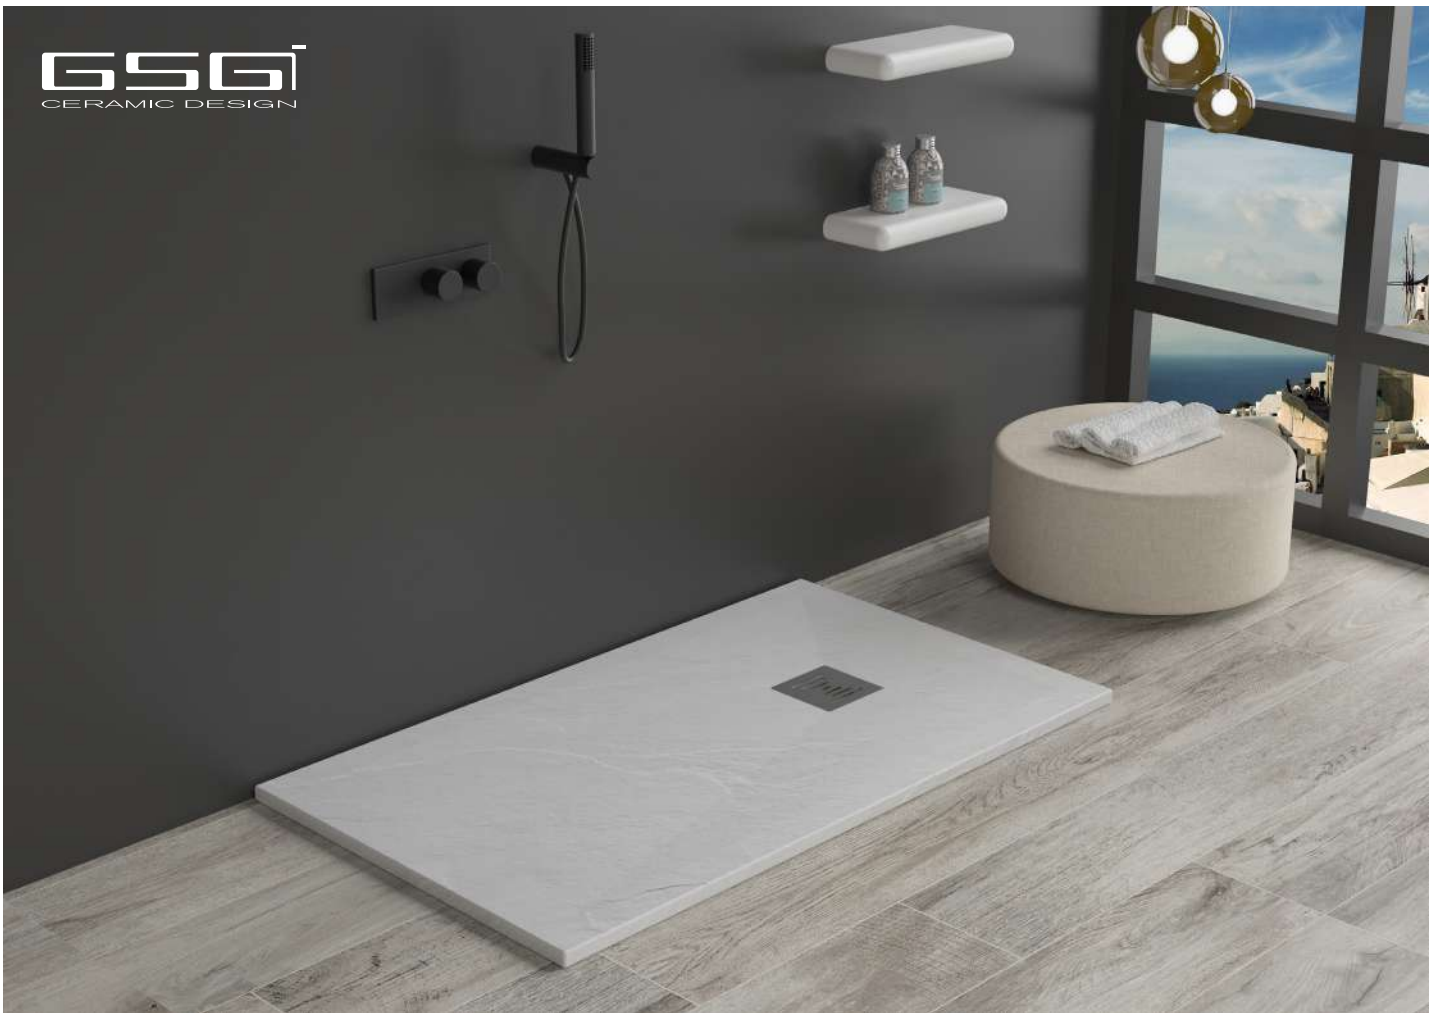

*Rock Shower Tray in mineral marmo white.  
cm 80x120xh2,5*

Piatto Doccia Rock in mineral marmo bianco.  
cm 80x140xh2,5

*Rock Shower Tray in mineral marmo white.  
cm 80x140xh2,5*