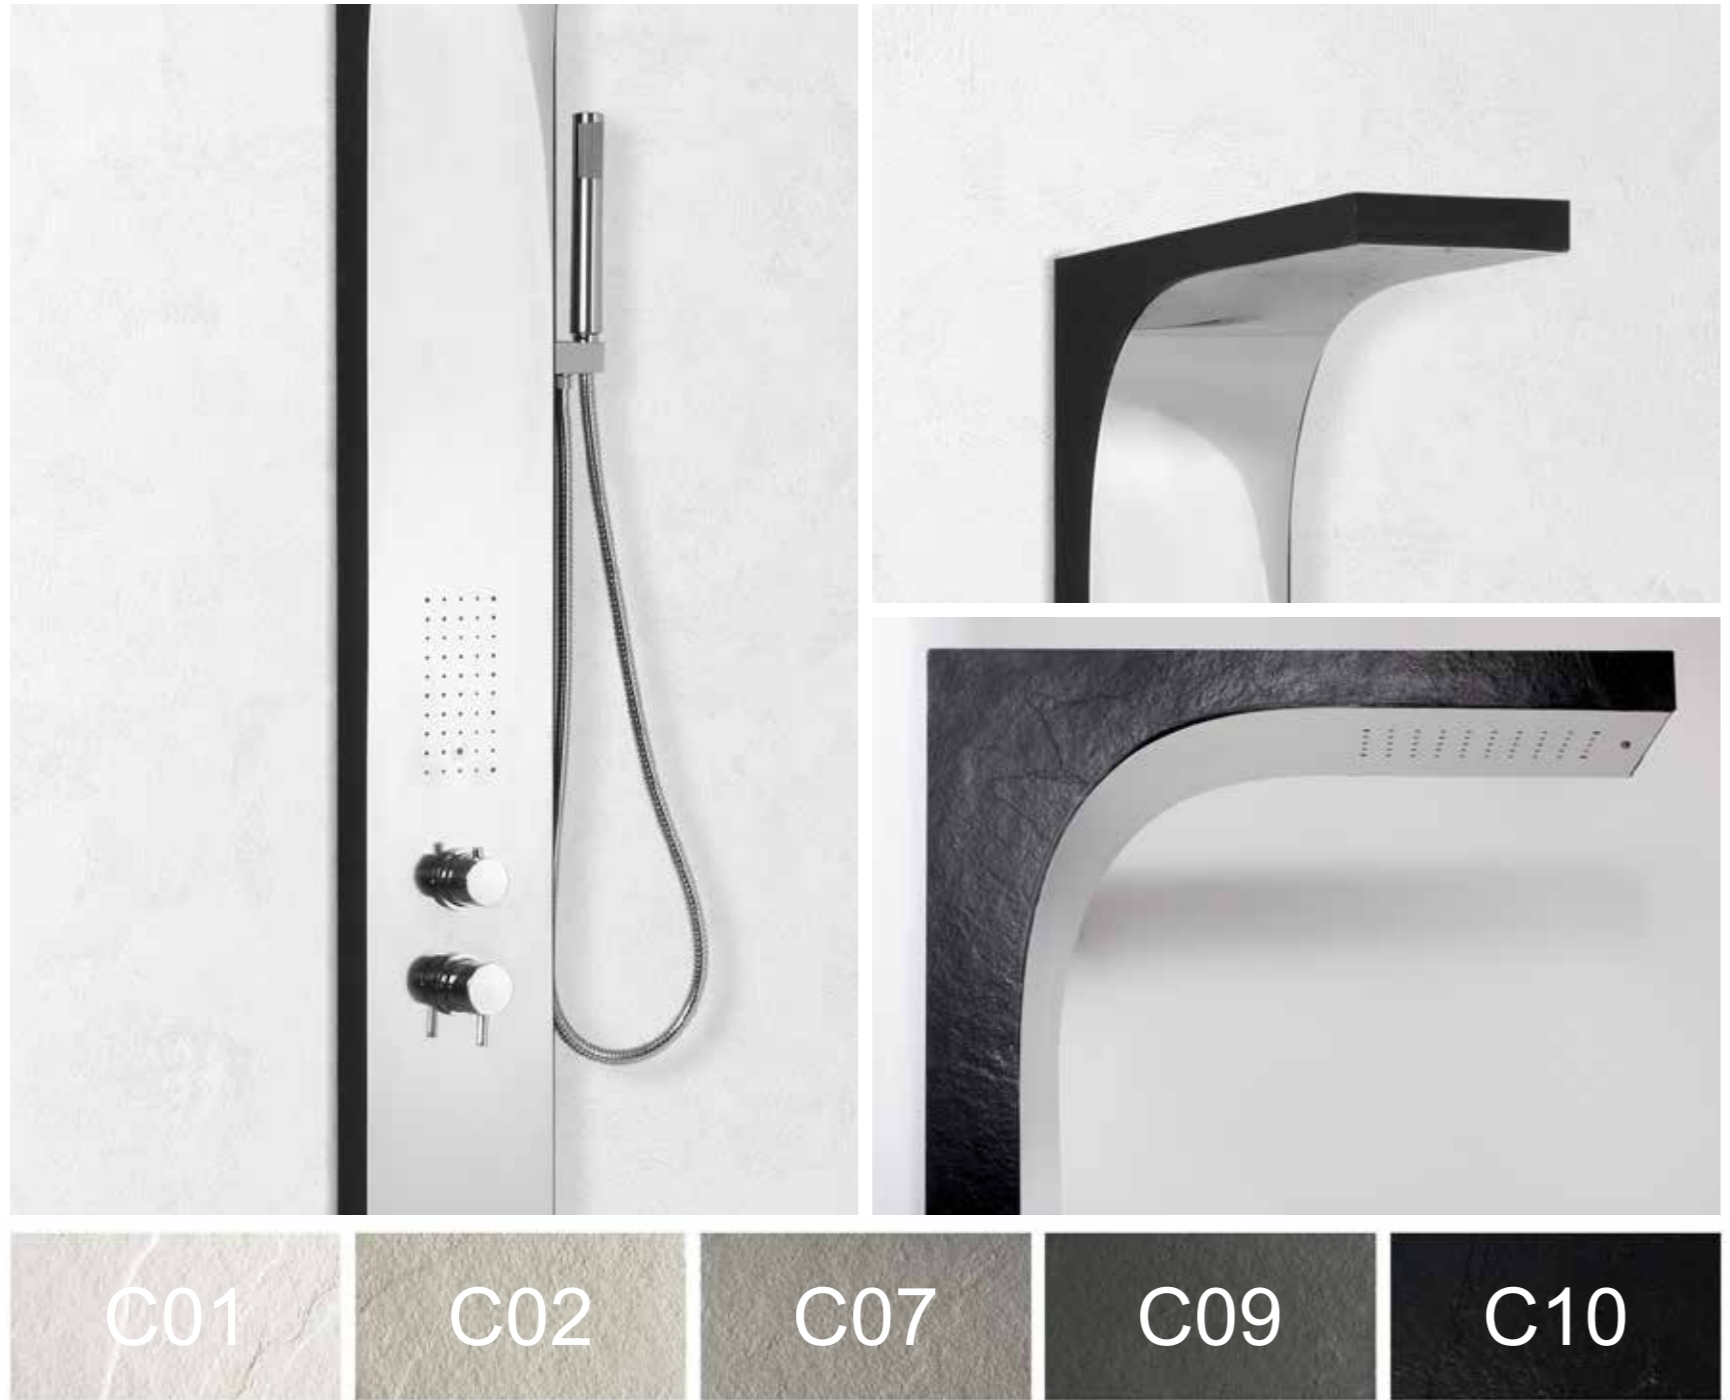

Colonna doccia / Shower column		
h.200	B1207	€ 1.040

Idromassaggio dorsale 6 jets B1206 € 140
--

Cromoterapia A0005 € 420

Radio A0012 € 390

STEEL STONE (Di serie: rubinetteria - soffione acciaio inox - idromassaggio)

Slate effect column with stainless steel front equipped with taps, stainless steel shower head and back hydromassage as standard. The union between the two materials gives life to an aesthetically brilliant and ultra-innovative product.