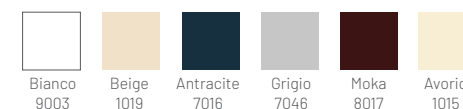

Colori RAL a richiesta (+15%)  
RAL colors on request (+15%)

Tolleranza delle misure +/- 5mm  
Measurement tolerance +/- 5mm

**Top Basic / Roccia / Micro**

In mineral marmo e  
resina poliester.

*In mineral marble and  
polyester resina.*