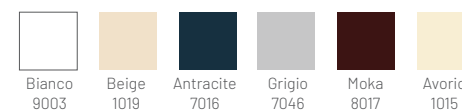

### Scatolato con lavabo integrato Basic/Roccia/Micro

In mineral marmo e resina  
poliestere

*In mineral marble  
and polyester resin*

Colori RAL a richiesta (+15%)  
RAL colors on request (+15%)

Tolleranza delle misure +/- 5mm  
Measurement tolerance +/- 5mm