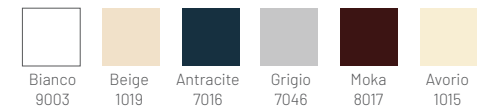

Colori RAL a richiesta (+15%)
RAL colors on request (+15%)

Tolleranza delle misure +/- 5mm
Measurement tolerance +/- 5mm

Colonna Stone Basic / Roccia / Micro

In vetroresina effetto mineral marmo
Fiberglass in mineral marble effect

Con accessori tondi / Round accessories € 750,00
Con accessori quadri / Square accessories € 875,00

Inquadra il QR CODE per visualizzare
la scheda tecnica

Scan the QR CODE to view the data sheet

Note / Le caratteristiche sono indicate a puro titolo
informativo, e sono comunque soggette alle tolleranze d'uso.
Gli articoli prodotti possono essere modificati o sospesi in
qualsiasi momento senza preavviso.

Notes / The characteristics indicated are solely for
informative purposes and are subject to the conditions of use.
The articles in production can be modified or suspended
at any time without notice.

AREA STONE
STONE AREA