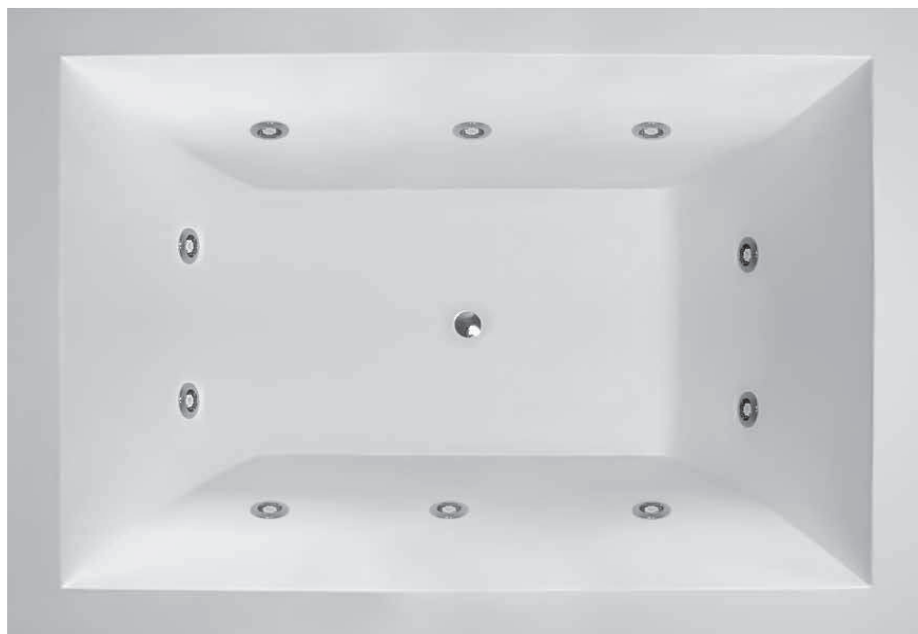

RIVA

Misura / Size **180x140 cm**

10 jet
Pompa / Pump - W 1500
220 Volt

Dati tecnici / Technical data

Colore bianco / White color
Telaio in metallo con piedini / Metal frame with feet
Contenuto acqua, lt 400 / Water content lt 400
Capacità idromassaggio, lt 240 / Hydromassage capacity lt 240

Altezza con telaio 68 cm / Height with frame 68 cm
Altezza guscio 53 cm / Shell height 53 cm

Colonna di scarico push-up senza "troppo pieno"
Lunghezza massima int, 115 cm
Larghezza massima int, 106 cm
Altezza massima interna, 53 cm
Push-up unloading column without "overflow"
Maximum length int 115 cm
Maximum width int 106 cm
Maximum internal height 53 cm

Note / Le caratteristiche sono indicate a puro titolo informativo, e sono comunque soggette alle tolleranze d'uso. Gli articoli prodotti possono essere modificati o sospesi in qualsiasi momento senza preavviso.

Notes / The characteristics indicated are solely for informative purposes and are subject to the conditions of use. The articles in production can be modified or suspended at any time without notice.

Inquadra il **QR CODE** per visualizzare la scheda tecnica

Scan the **QR CODE** to view the data sheet