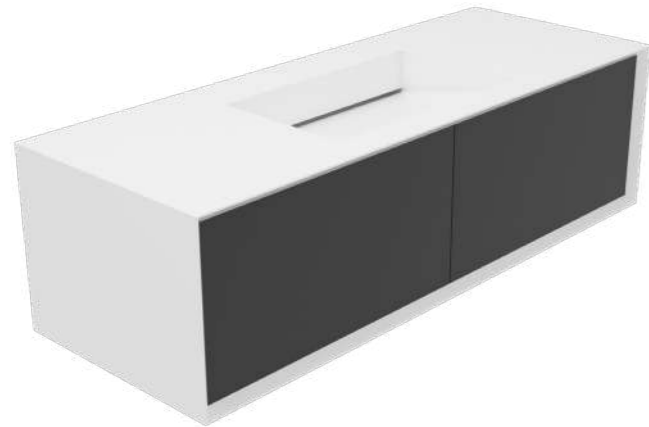

Milano cm. 140

Con lavabo integrato
With integrated washbasin

Mobile Milano finitura nero (**NE**)
Milano furniture black finishing (NE)
Cod. **MOMI140LINE**