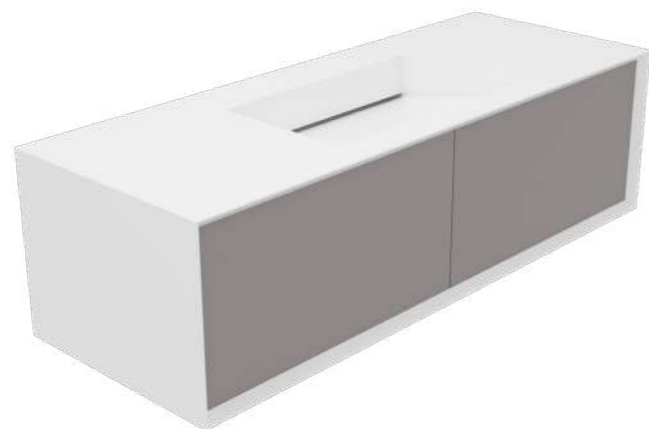

Milano cm. 140

Con lavabo integrato
With integrated washbasin

Mobile Milano finitura nero (**NE**)
Milano furniture black finishing (NE)
Cod. **MOMI140LINE**