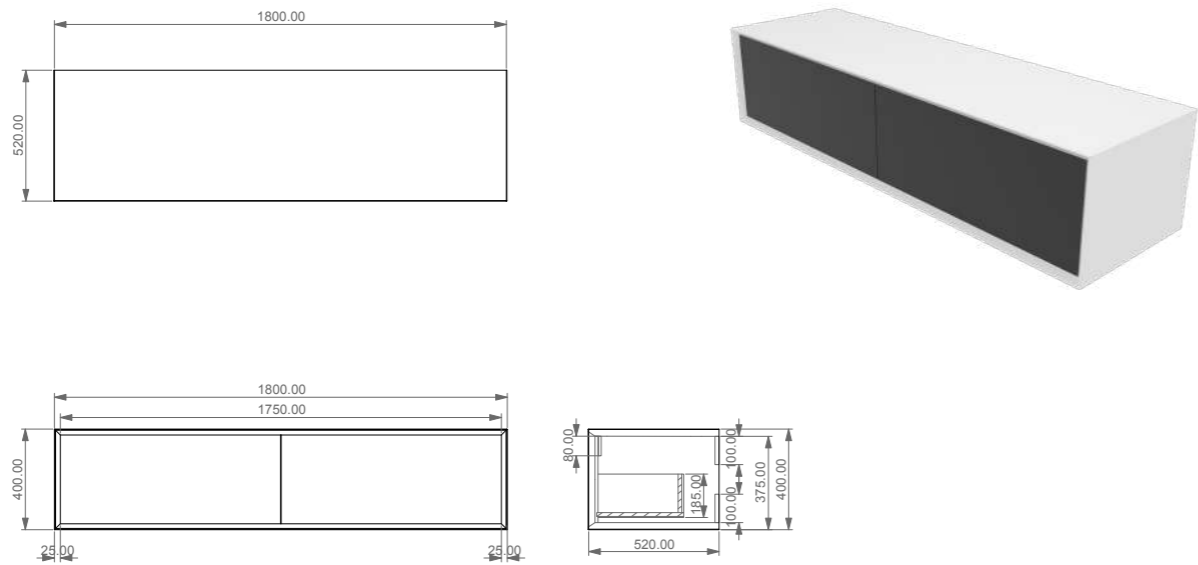

MOMI180TOP