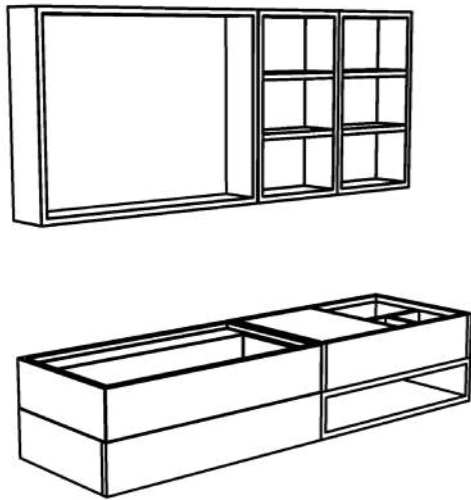

### DUBLINO

Mobile Dublino in MDF cm. 150x45x30 con lavabo integrato, organizer e pensile-specchiera cm 150x60.

*MDF Dublino furniture cm. 150x45x30 with integrated washbasin, organizer and suspended cabinet cm. 150x60.*