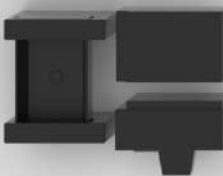

GSG

CERAMIC DESIGN

L'azienda

GSG Ceramic Design esprime la propria identità attraverso la realizzazione di prodotti in ceramica dalle linee caratteristiche, riconoscibili e dalla forte personalità.

I Prodotti GSG sono iconici, esclusivi e carichi di significati, e si caratterizzano come piccole ma grandi opere d'arte inserite in stimolanti e moderne ambientazioni.

Un risultato raggiunto grazie ad una costante ricerca estetica, ad ad uno spiccato orientamento all'innovazione continua, all'internazionalizzazione e alla cura di tutte le esigenze del cliente.

Caratteristiche fondamentali per coniugare la tradizione artistica della ceramica all'evoluzione tecnologica e alle tendenze del mercato, con una particolare attenzione ai temi della sostenibilità ambientale e del risparmio idrico.

Grazie a questo percorso GSG Ceramic Design è oggi una delle realtà più significative nel settore della ceramica sanitaria, pronta a soddisfare i nostri clienti con un ampio portafoglio prodotti, 8 collezioni con particolari forme e concepts, disponibili in 17 diverse colorazioni.

Company Profile

GSG Ceramic Design expresses its identity through the creation of ceramic bathroom products, with distinctive, recognisable lines that show a strong personality.

Iconic products, developed through constant aesthetic research, which enhances the artistic talent of the designers with whom the company collaborates, combined with a strong orientation towards continuous innovation, internationalisation, and a strong attention to the requirements of our customers.

Fundamental characteristics combine the artistic tradition of ceramic with technological evolution and market trends, with particular attention to issues of environmental sustainability and water saving.

Thanks to this path, today, GSG Ceramic Design is one of the most significant companies in the world of bathroom ceramics, always ready to meet the needs of clients with a large product portfolio, 8 collections with particular shapes and styles, available in 17 different colors.