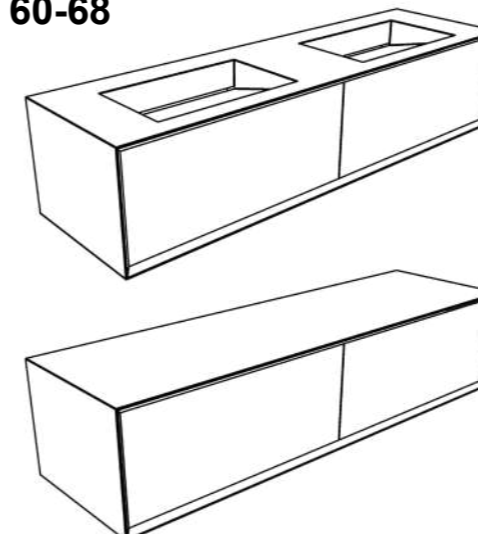

Pag 60-68

MILANO 180

Mobile Milano in MDF cm. 180x52x40 con piano o lavabi integrati in resina e 2 cassetti push and pull.

Milano MDF furniture cm. 180x52x40 with top in solid surface or integrated washbasins and 2 push and pull drawers.