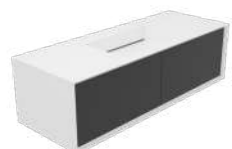

Mobile Milano in MDF laccato bianco cm. 140x52x40 con lavabo integrato in resina e due cassetti push and pull. Frontale disponibile nelle seguenti finiture: tortora, nero e grigio. (Fissaggi inclusi)

*MDF white lacquered Milano furniture cm. 140x52x40 with integrated washbasin in solid surface, 2 push and pull drawers. Frontal panel available in the following finishing: dove-gray, black and gray. (Fixings included)*