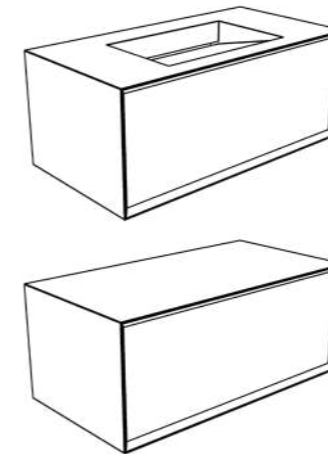

Pag 28-36

MILANO 100

Mobile Milano in MDF cm. 100x52x40 con piano o lavabo integrato in resina e cassetto push and pull.

Milano MDF furniture cm. 100x52x40 with top in solid surface or integrated washbasin and push and pull drawer.

Pag 12

LONDRA

Mobile Londra in MDF cm. 100x55x40 con piano in resina, cassetto e vano a giorno.

MDF Londra furniture cm. 100x55x40 with top in solid surface, drawer and open compartment.