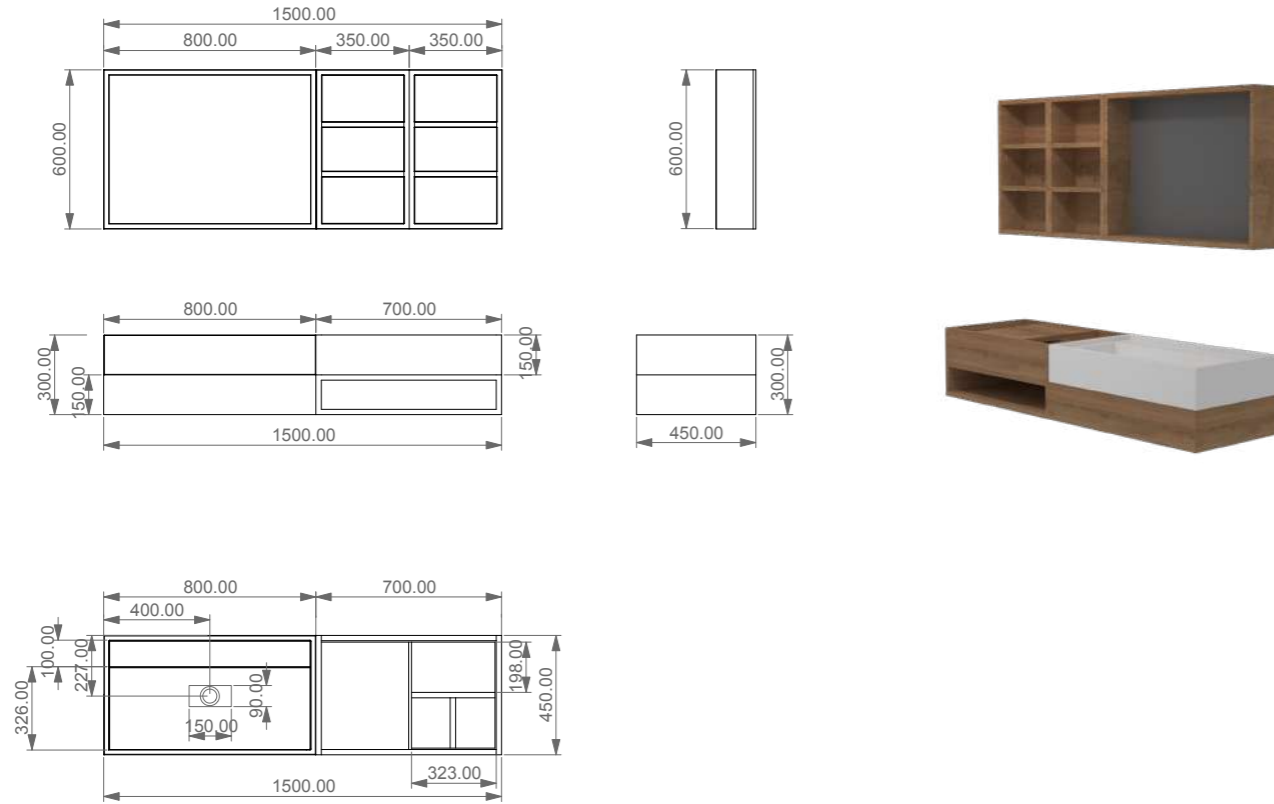

MODUCOMP

MOPACOMP

MOLOCOMP