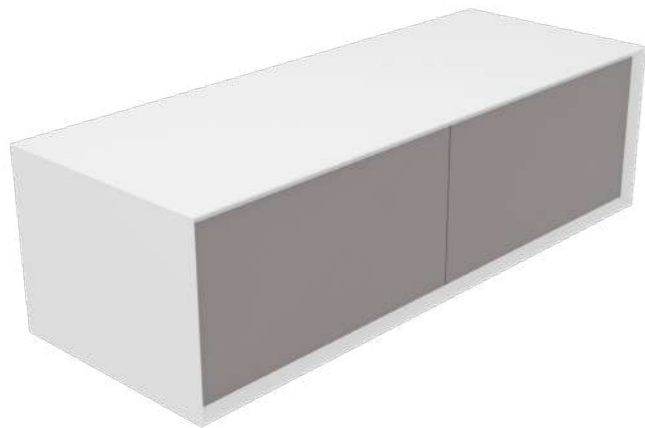

# Milano cm. 140

**Con piano in resina**  
*With top in solid surface*

Mobile Milano finitura nero (**NE**)  
*Milano furniture black finishing (NE)*  
Cod. **MOMI140TOPNE**

Mobile Milano finitura tortora (**TO**)  
*Milano furniture dove-gray finishing (TO)*  
Cod. **MOMI140TOPTO**