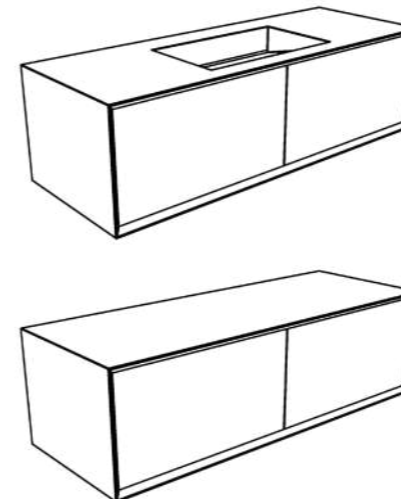

Pag 44-52

MILANO 140

Mobile Milano in MDF cm. 140x52x40 con piano o lavabo integrato in resina e cassetto push and pull.

Milano MDF furniture cm. 140x52x40 with top in solid surface or integrated washbasin and push and pull drawer.