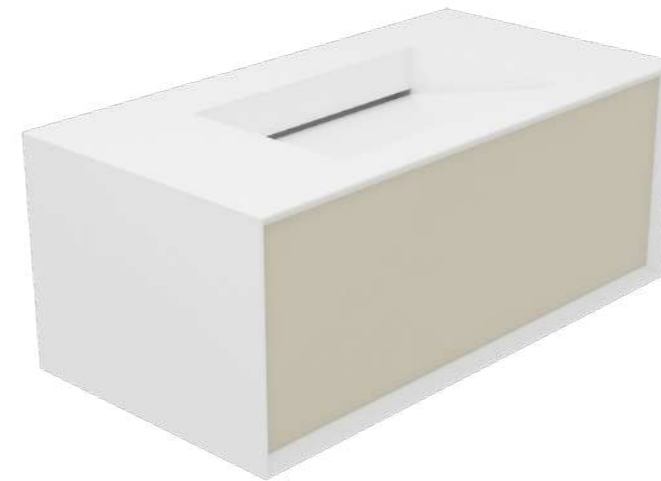

Milano cm. 100

Con lavabo integrato
With integrated washbasin

Mobile Milano finitura nero (**NE**)
Milano furniture black finishing (NE)
Cod. **MOMI100LINE**