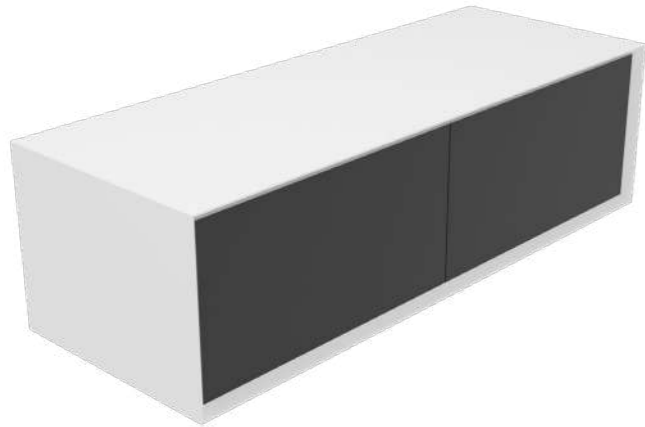

Milano cm. 140

Con piano in resina
With top in solid surface

Mobile Milano finitura nero (**NE**)
Milano furniture black finishing (NE)
Cod. **MOMI140TOPNE**