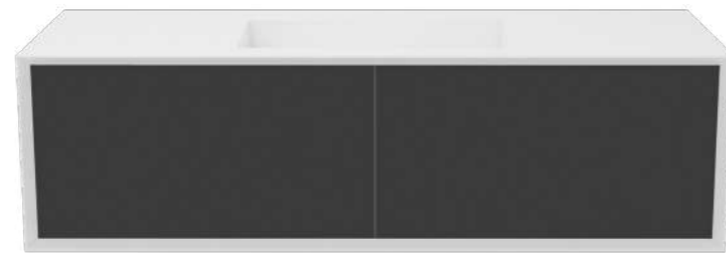

Milano cm. 140

Con lavabo integrato
With integrated washbasin

Mobile Milano finitura nero (**NE**)
Milano furniture black finishing (NE)
Cod. **MOMI140LINE**