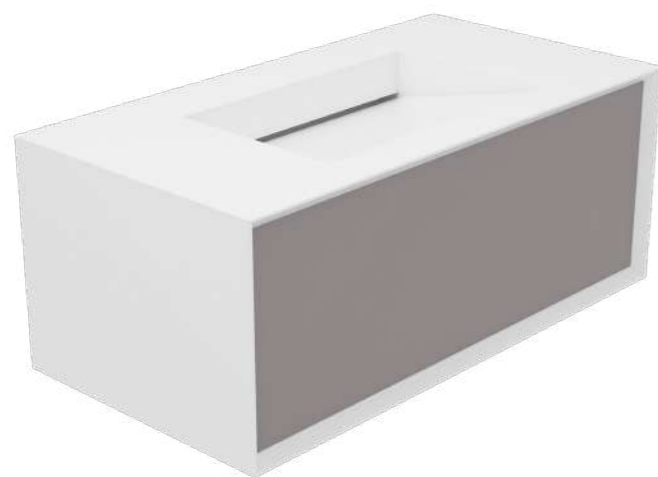

Milano cm. 100

Con lavabo integrato
With integrated washbasin

Mobile Milano finitura nero (**NE**)
Milano furniture black finishing (NE)
Cod. **MOMI100LINE**