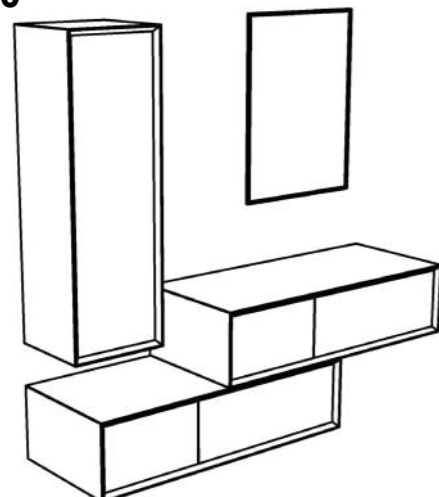

Pag 20

PARIGI

Mobile Parigi in MDF cm. 180x52x40 composto da 2 mobili rettangolari sovrapponibili e modulabili e 1 mobile a colonna verticale.

MDF Parigi furniture cm. 180x52x40 composed of 2 rectangular stackable and modular furniture and 1 vertical furniture.