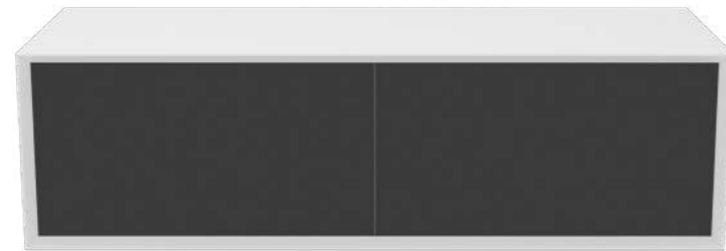

Milano cm. 140

Con piano in resina
With top in solid surface

Mobile Milano finitura nero (**NE**)
Milano furniture black finishing (NE)
Cod. **MOMI140TOPNE**