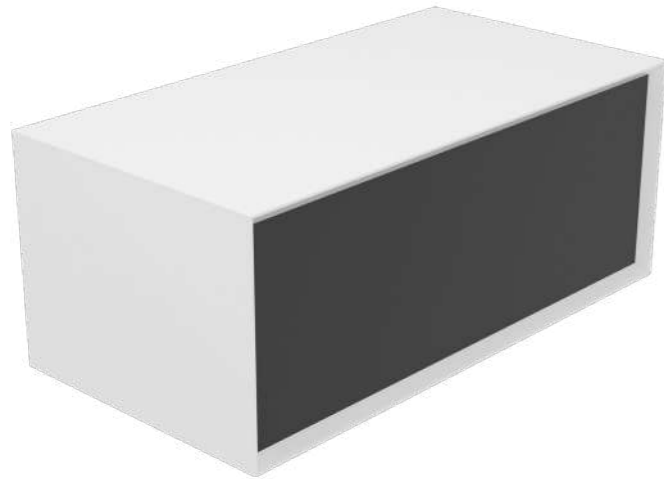

Milano cm. 100

Con piano in resina
With top in solid surface

Mobile Milano finitura nero (**NE**)
Milano furniture black finishing (NE)
Cod. **MOMI100TOPNE**