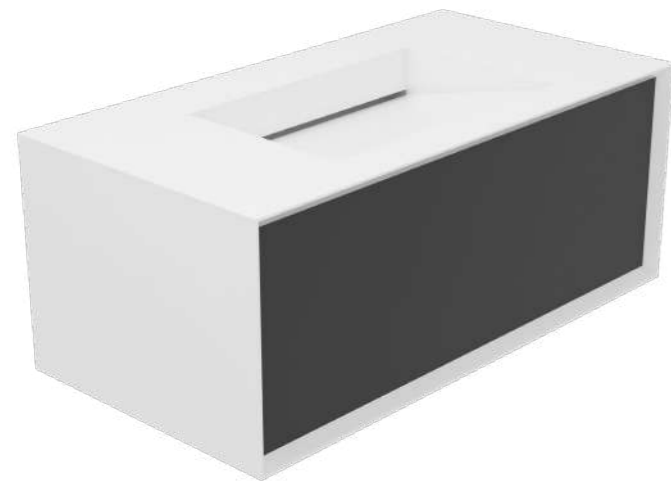

Milano cm. 100

Con lavabo integrato
With integrated washbasin

Mobile Milano finitura nero (**NE**)
Milano furniture black finishing (NE)
Cod. **MOMI100LINE**