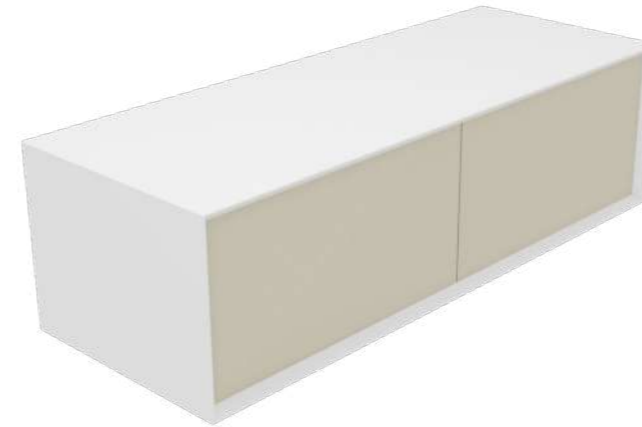

Milano cm. 140

Con piano in resina
With top in solid surface

Mobile Milano finitura nero (**NE**)
Milano furniture black finishing (NE)
Cod. **MOMI140TOPNE**