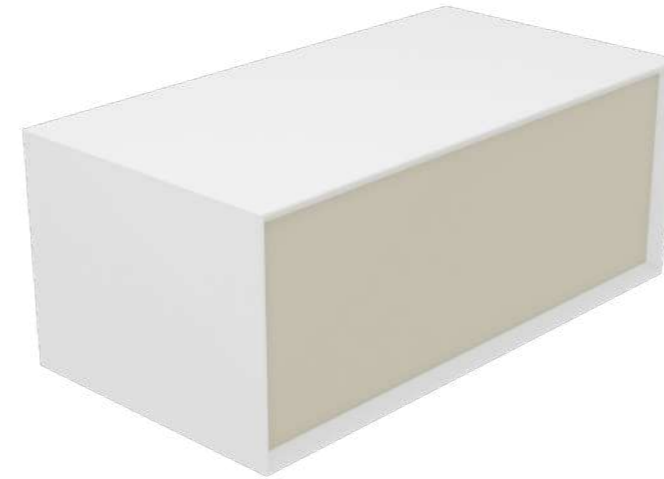

Milano cm. 100

Con piano in resina
With top in solid surface

Mobile Milano finitura nero (**NE**)
Milano furniture black finishing (NE)
Cod. **MOMI100TOPNE**