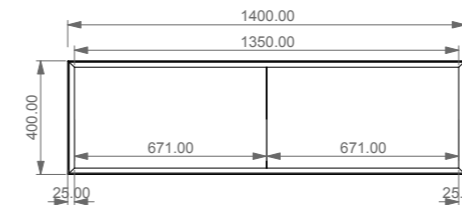

MOMI140TOP