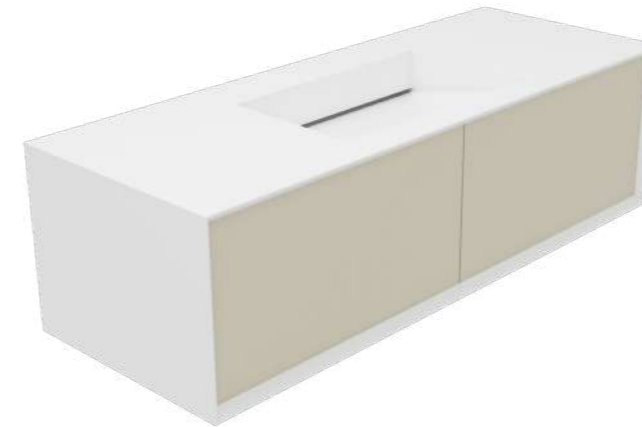

Milano cm. 140

Con lavabo integrato
With integrated washbasin

Mobile Milano finitura nero (**NE**)
Milano furniture black finishing (NE)
Cod. **MOMI140LINE**