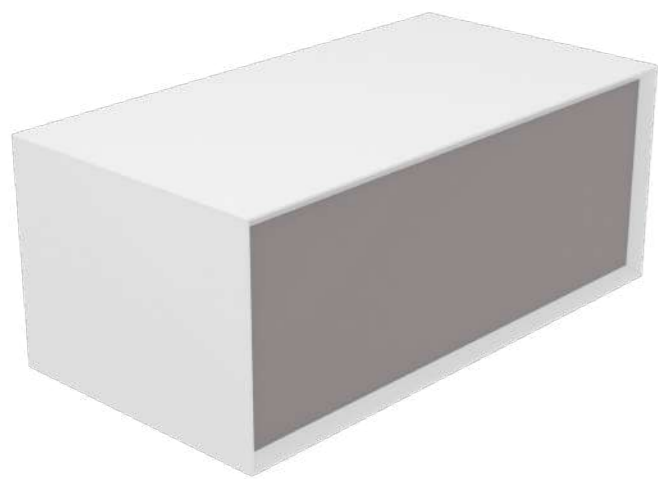

Milano cm. 100

Con piano in resina
With top in solid surface

Mobile Milano finitura nero (**NE**)
Milano furniture black finishing (NE)
Cod. **MOMI100TOPNE**