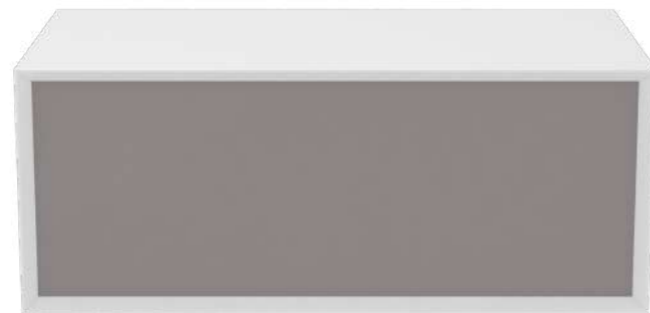

Milano cm. 100

Con piano in resina
With top in solid surface

Mobile Milano finitura nero (**NE**)
Milano furniture black finishing (NE)
Cod. **MOMI100TOPNE**