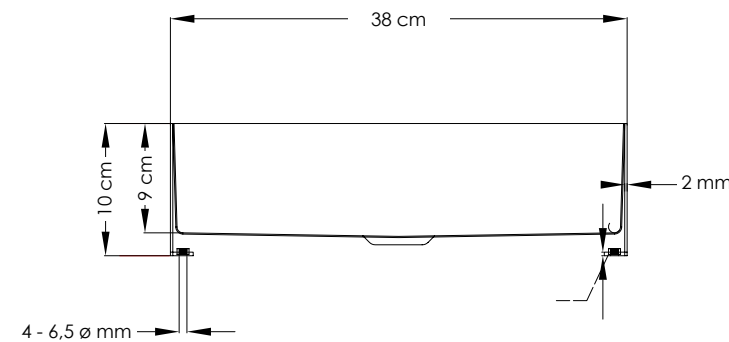

CP950FOR FOYER ROUND BASIN

Misure/Sizes 38x10 h cm
Codice prezzo/Price code 85