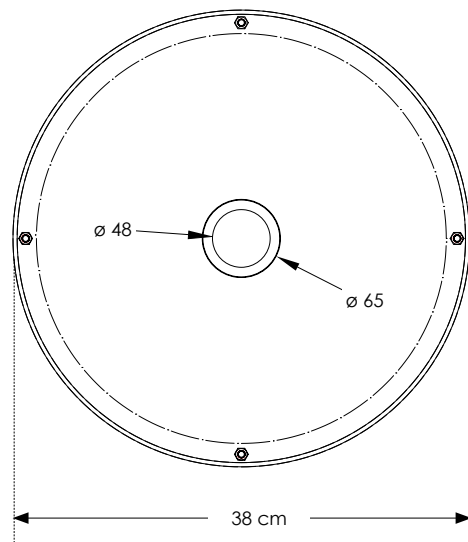

CP950FOR FOYER ROUND BASIN

Misure/Sizes 38x10 h cm
Codice prezzo/Price code 85