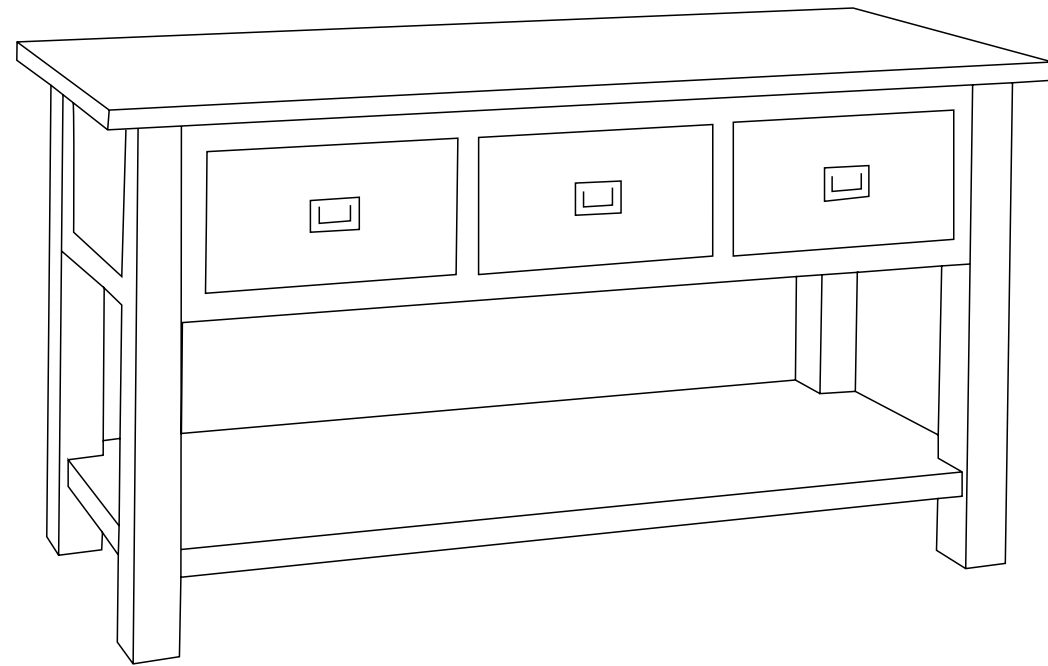

Essenza 3 cassetti

Schede tecniche