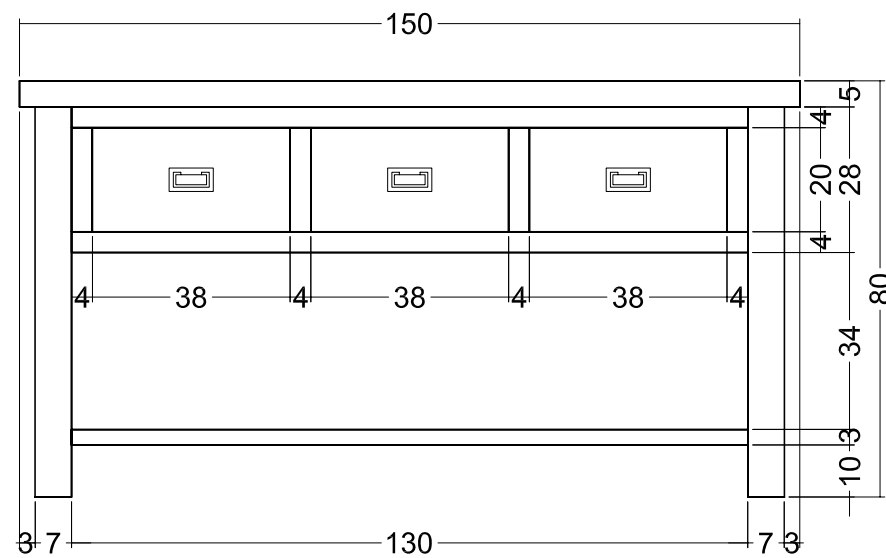

CP880
ESSENZA 3 CASSETTI
Misure/Sizes 150x50x80 h cm
Codice prezzo/Price code 90A

Mobile in Teak naturale massello lievemente cerato, dotato di tre cassetti e ampio ripiano. Uno dei tre cassetti è più corto per permettere il passaggio dell'impianto idraulico e sono tra di loro intercambiabili. Il foro per lo scarico va effettuato "in opera" utilizzando una semplice tazza da diam.cm.5

Cabinet in natural Teak solid wood, finished with a coat of wax, equipped with three drawers and one large shelf. Interchangeable drawers, with different depths, as to allow fitting of drain pipes. The hole for drain can be made on site with a 5 cm diameter hole saw.