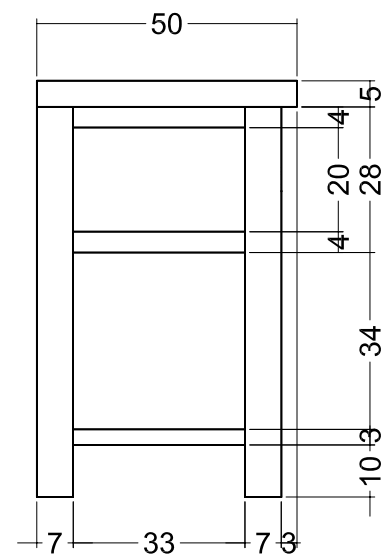

CP880
ESSENZA 3 CASSETTI
Misure/Sizes 150x50x80 h cm
Codice prezzo/Price code 90A

Mobile in Teak naturale massello lievemente cerato, dotato di tre cassetti e ampio ripiano. Uno dei tre cassetti è più corto per permettere il passaggio dell'impianto idraulico e sono tra di loro intercambiabili. Il foro per lo scarico va effettuato "in opera" utilizzando una semplice tazza da diam.cm.5

Cabinet in natural Teak solid wood, finished with a coat of wax, equipped with three drawers and one large shelf. Interchangeable drawers, with different depths, as to allow fitting of drain pipes. The hole for drain can be made on site with a 5 cm diameter hole saw.