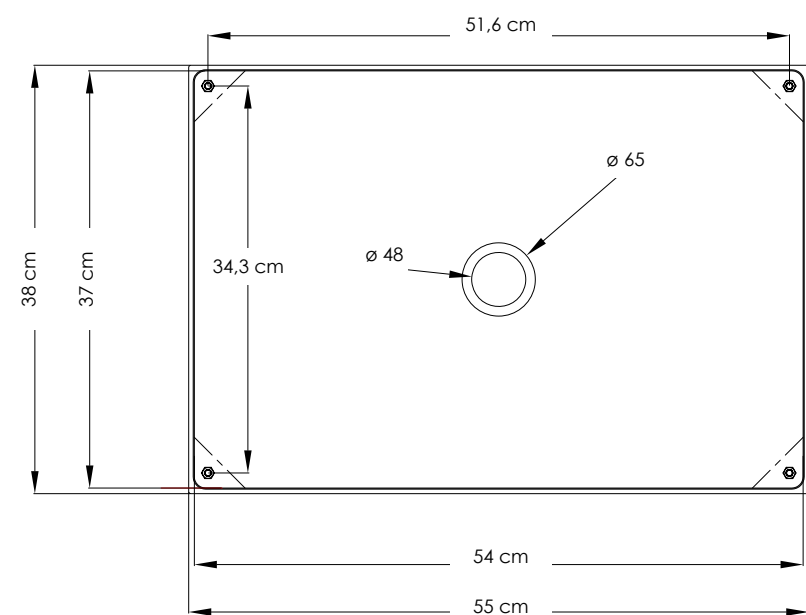

Lavandini

CP950CIR CIRCLE BASIN

Misure/Sizes $\varnothing$ 39,5x16h cm
Codice prezzo/Price code 82

CP950GA GALA BASIN

Misure/Sizes $\varnothing$ 60 cm
Codice prezzo/Price code 82

CP950FOR FOYER ROUND BASIN

Misure/Sizes 38x10 h cm
Codice prezzo/Price code 85

CP950FOSII FOYER SQUARE BASIN

Misure/Sizes 55x38x10 h cm
Codice prezzo/Price code 85

Schede tecniche

Specchi

Schede tecniche

SPECCHIO DROP LIGHT

CP601DRL1 - Specchio DROP light 60x90

Misure/Sizes 60x90 cm - Codice prezzo/Price code 81

CP601DRL2 - Specchio DROP light 81x120

Misure/Sizes 81x120 cm - Codice prezzo/Price code 81/A

CP601DRL3 - Specchio DROP light 81x130

Misure/Sizes 81x130 cm - Codice prezzo/Price code 83/A

CP601DRL4 - Specchio DROP light 85x140

Misure/Sizes 85x140 cm - Codice prezzo/Price code 83/B

SPECCHIO DROP BASIC

CP601DR1 - Specchio DROP 90x105

Misure/Sizes 90x105 cm - Codice prezzo/Price code 77

CP601DR2 - Specchio DROP 81x120

Misure/Sizes 81x120 cm - Codice prezzo/Price code 77/A

CP601DR3 - Specchio DROP 85x130

Misure/Sizes 85x130 cm - Codice prezzo/Price code 79

CP601DR4 - Specchio DROP 88x140

Misure/Sizes 88x140 cm - Codice prezzo/Price code 80

SPECCHIO BEAN LIGHT

CP601BEL - Specchio BEAN light 50X110

Misure/Sizes 50X110 cm - Codice prezzo/Price code 80

SPECCHIO BEAN BASIC

CP601BE - Specchio BEAN 50X110

Misure/Sizes 50X110 cm - Codice prezzo/Price code 73/A

SPECCHIO CIRCLE LIGHT

CP601CL1 - Specchio CIRCLE light $\varnothing$ 60

Misure/Sizes $\varnothing$ 60 cm - Codice prezzo/Price code 78/B

CP601CL2 - Specchio CIRCLE light $\varnothing$ 80

Misure/Sizes $\varnothing$ 80 cm - Codice prezzo/Price code 79

CP601CL3 - Specchio CIRCLE light $\varnothing$ 100

Misure/Sizes $\varnothing$ 100 cm - Codice prezzo/Price code 80

CP601CL4 - Specchio CIRCLE light $\varnothing$ 110