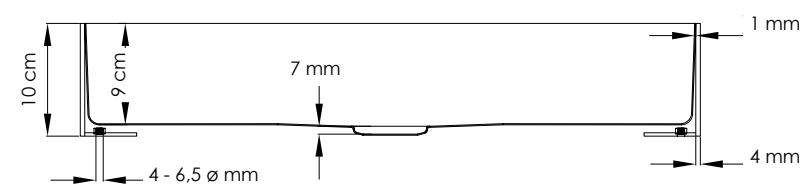

Lavandini

CP950CIR CIRCLE BASIN

Misure/Sizes $\varnothing$ 39,5x16h cm
Codice prezzo/Price code 82

CP950GA GALA BASIN

Misure/Sizes $\varnothing$ 60 cm
Codice prezzo/Price code 82

CP950FOR FOYER ROUND BASIN

Misure/Sizes 38x10 h cm
Codice prezzo/Price code 85

CP950FOSII FOYER SQUARE BASIN

Misure/Sizes 55x38x10 h cm
Codice prezzo/Price code 85

Schede tecniche

Specchi

Schede tecniche

SPECCHIO DROP LIGHT

CP601DRL1 - Specchio DROP light 60x90

Misure/Sizes 60x90 cm - Codice prezzo/Price code 81

CP601DRL2 - Specchio DROP light 81x120

Misure/Sizes 81x120 cm - Codice prezzo/Price code 81/A

CP601DRL3 - Specchio DROP light 81x130

Misure/Sizes 81x130 cm - Codice prezzo/Price code 83/A

CP601DRL4 - Specchio DROP light 85x140

Misure/Sizes 85x140 cm - Codice prezzo/Price code 83/B

SPECCHIO DROP BASIC

CP601DR1 - Specchio DROP 90x105

Misure/Sizes 90x105 cm - Codice prezzo/Price code 77

CP601DR2 - Specchio DROP 81x120

Misure/Sizes 81x120 cm - Codice prezzo/Price code 77/A

CP601DR3 - Specchio DROP 85x130

Misure/Sizes 85x130 cm - Codice prezzo/Price code 79

CP601DR4 - Specchio DROP 88x140

Misure/Sizes 88x140 cm - Codice prezzo/Price code 80

SPECCHIO BEAN LIGHT

CP601BEL - Specchio BEAN light 50X110

Misure/Sizes 50X110 cm - Codice prezzo/Price code 80

SPECCHIO BEAN BASIC

CP601BE - Specchio BEAN 50X110

Misure/Sizes 50X110 cm - Codice prezzo/Price code 73/A

SPECCHIO CIRCLE LIGHT

CP601CL1 - Specchio CIRCLE light $\varnothing$ 60

Misure/Sizes $\varnothing$ 60 cm - Codice prezzo/Price code 78/B

CP601CL2 - Specchio CIRCLE light $\varnothing$ 80

Misure/Sizes $\varnothing$ 80 cm - Codice prezzo/Price code 79

CP601CL3 - Specchio CIRCLE light $\varnothing$ 100

Misure/Sizes $\varnothing$ 100 cm - Codice prezzo/Price code 80

CP601CL4 - Specchio CIRCLE light $\varnothing$ 110