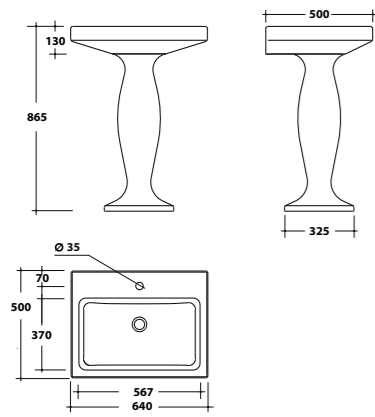

17VS/P

Vaso a terra 51x35xH43 cm.
Back to wall w.c. 51x35xH43 cm.

Vaso monoblocco + cassetta
Close-coupled toile + cistern

17MBS/P + 17CM

Vaso monoblocco con cassetta 65x35xH86 cm.
Close-coupled toile with cistern 65x35xH86 cm

Lavabo da appoggio PLANET 60
Countertop washbasin PLANET 60

PLA60

Lavabo da appoggio 42x60xH14 cm.
Countertop washbasin 42x60xH14 cm.

Royal

design by **Danilo Fedeli**

Lavabo + colonna
Washbasin + pedestal

32LV + 32CL

Cassetta
Cistern

32CM

Vaso monoblocco
Close-coupled toilet

32MBS/P

Vaso a terra
Back to wall w.c.

32VS/P

Bidet a terra
Back to wall bidet

32BDM

Lavabo + colonna
Washbasin + pedestal

32LV + 32CL

Lavabo 50x64xH30 cm, con colonna H55 cm.
Washbasin 64x50.5xH35 cm, with pedestal H55 cm.

Cassetta
Cistern

32CM

Cassetta per vaso monoblocco 15x29,7xH42,2 cm.
Cistern for close-coupled toilet 15x29,7xH42,2 cm.