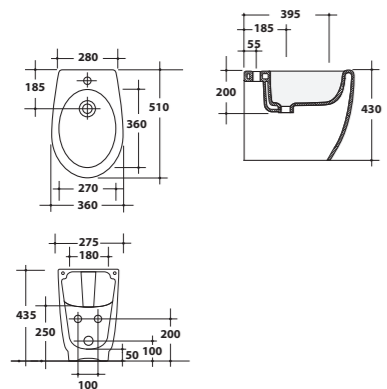

Cassetta
Cistern

23CM

Lavabo da appoggio
Countertop washbasin

23LV82

Lavabo sospeso
Wall-hung washbasin

23LV

Lavabo sospeso 49x67xH38 cm.
Wall-hung washbasin 49x67xH38 cm.

Vaso a terra
Back to wall w.c.

23VS/P

Vaso a terra 51x35xH43 cm.
Back to wall w.c. 51x35xH43 cm.

Bidet sospeso
Wall-hung bidet

23BDS

Bidet sospeso 51x35xH26 cm.
Wall-hung bidet 51x35xH26 cm.

Vaso monoblocco
Close-coupled toilet

23MBS/P

Vaso monoblocco 65x35xH43 cm.
Close-coupled toilet 65x35xH43 cm.

Vaso sospeso
Wall-hung w.c.

23VSO

Vaso sospeso 51x35xH26 cm.
Wall-hung w.c. 51x35xH26 cm.

Cassetta
Cistern

23CM

Cassetta per vaso monoblocco 14x30xH43 cm.
Cistern for close-coupled toilet 14x30xH43 cm.

Bidet a terra
Back to wall bidet

23BDM

Bidet a terra 51x35xH43 cm.
Back to wall bidet 51x35xH43 cm.

Lavabo da appoggio
Countertop washbasin

23LVB2

Lavabo da appoggio 42x60xH12 cm.
Countertop washbasin 42x60xH12 cm.

Ice

design by **Alessandro Leonarda**