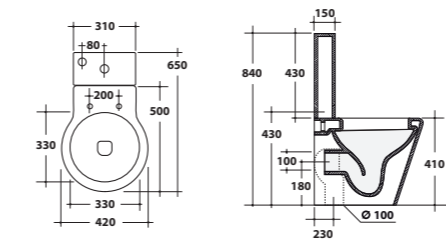

Bidet a terra
Back to wall bidet

16BDM

Vaso monoblocco + cassetta
Close-coupled toilet + cistern

16MBS/P + 16CM

Lavabo + colonna
Washbasin + pedestal **21LV + 21CL**

Lavabo 50x52xH19 cm, con colonna H74 cm.
Washbasin 50x52xH19 cm, with pedestal H74 cm.

Vaso a terra
Back to wall w.c. **16VS/P**

Vaso a terra 51x42xH41 cm.
Back to wall w.c. 51x42xH41 cm.

Bidet sospeso
Wall-hung bidet **16BDS**

Bidet sospeso 51x42xH26 cm.
Wall-hung bidet 51x42xH26 cm.

Vaso monoblocco + cassetta
Close-coupled toile + cistern **16MBS/P + 16CM**