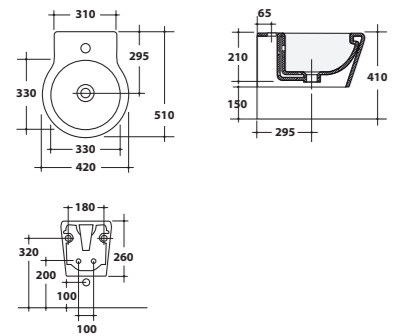

Bidet a terra
Back to wall bidet

16BDM

Vaso monoblocco + cassetta
Close-coupled toilet + cistern

16MBS/P + 16CM

Lavabo + colonna
Washbasin + pedestal **21LV + 21CL**

Lavabo 50x52xH19 cm, con colonna H74 cm.
Washbasin 50x52xH19 cm, with pedestal H74 cm.

Vaso a terra
Back to wall w.c. **16VS/P**

Vaso a terra 51x42xH41 cm.
Back to wall w.c. 51x42xH41 cm.

Bidet sospeso
Wall-hung bidet **16BDS**

Bidet sospeso 51x42xH26 cm.
Wall-hung bidet 51x42xH26 cm.

Vaso monoblocco + cassetta
Close-coupled toile + cistern **16MBS/P + 16CM**