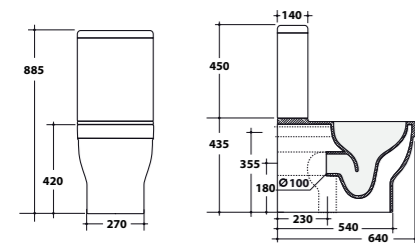

Cassetta
Cistern

31CM

Lavabo da appoggio
Countertop washbasin

SPA60

Lavabo da appoggio 46x60xH14 cm.
Countertop washbasin 46x60xH14 cm.

Cassetta
Cistern

31CM

Cassetta per vaso monoblocco 14x36,5xH43 cm.
Cistern for close-coupled toilet 14x36,5xH43 cm.

Bidet a terra
Back to wall bidet

31BDM

Bidet a terra 52,2x36,5xH42 cm.
Back to wall bidet 52,2x36,5xH42 cm.

Vaso a terra
Back to wall w.c.

31VS/P

Vaso a terra 52,2x36,5xH42 cm.
Back to wall w.c. 52,2x36,5xH42 cm.

Vaso monoblocco
Close-coupled toile

31MBS/P

Vaso monoblocco 66,2x36,5xH43,5 cm.
Close-coupled toilet 66.2x36,5xH43,5 cm.

Chance

design by **Studio Triade**

Lavabo sospeso
Wall-hung washbasin

22LV

Lavabo sospeso e da appoggio
*Wall-hung and countertop
washbasin*