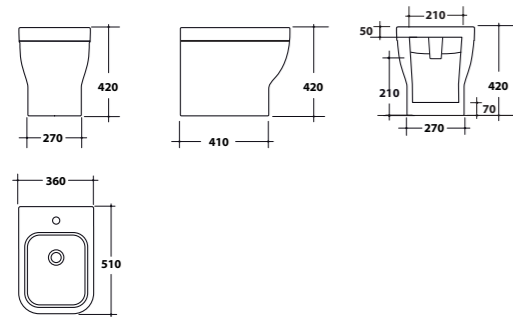

Top in legno e in acciaio **TOP 120**
50X120XH32,3 cm.
Top in wood and steel 50X120XH32,3 cm.

Top in legno e in acciaio **TOP 140**
50X140XH32,3 cm.
Top in wood and steel 50X140XH32,3 cm.

Top in legno e in acciaio **TOP 160**
50X160XH32,3 cm.
Top in wood and steel 50X160XH32,3 cm.

Vaso monoblocco + cassetta
Close-coupled toile + cistern **30MBS/P + 30CM**

Vaso monoblocco con cassetta 66x36,5xH86,5 cm.
Close-coupled toile with cistern 66x36,5xH86,5 cm

Infinity

plus

design by **Danilo Fedeli**

Cassetta
Cistern

31CM

Lavabo da appoggio
Countertop washbasin

SPA60

Lavabo da appoggio 46x60xH14 cm.
Countertop washbasin 46x60xH14 cm.

Cassetta
Cistern

31CM

Cassetta per vaso monoblocco 14x36,5xH43 cm.
Cistern for close-coupled toilet 14x36,5xH43 cm.

Bidet a terra
Back to wall bidet

31BDM

Bidet a terra 52,2x36,5xH42 cm.
Back to wall bidet 52,2x36,5xH42 cm.

Vaso a terra
Back to wall w.c.

31VS/P

Vaso a terra 52,2x36,5xH42 cm.
Back to wall w.c. 52,2x36,5xH42 cm.