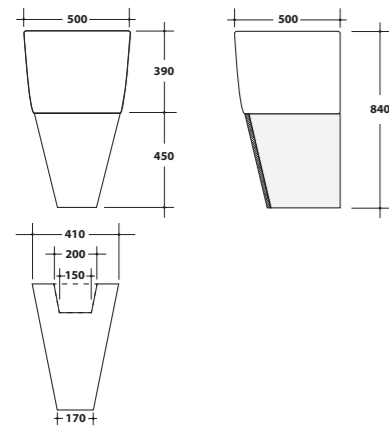

Lavabo sospeso
Wall-hung washbasin

26LV

Lavabo sospeso 50x50xH39 cm.
Wall-hung washbasin 50x50xH39 cm.

Bidet a terra
Back to wall bidet

26BDM

Bidet a terra 52x35xH43 cm.
Back to wall bidet 52x35xH43 cm.

Lavabo + mobile
Wall-hung washbasin + wooden furniture

26LV + 26MBL

Lavabo sospeso 50x50xH39 cm, con mobile H45 cm.
Wall-hung washbasin 50x50xH39 cm, with wooden furniture H45 cm.

Vaso a terra
Back to wall w.c.

26VS/P

Vaso a terra 52x35xH43 cm.
Back to wall w.c. 52x35xH43 cm.