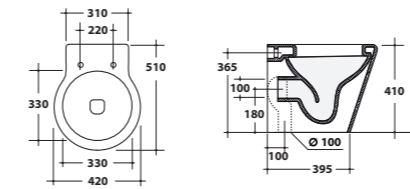

Bidet a terra
Back to wall bidet

16BDM

Vaso monoblocco + cassetta
Close-coupled toilet + cistern

16MBS/P + 16CM

Lavabo + colonna
Washbasin + pedestal **21LV + 21CL**

Lavabo 50x52xH19 cm, con colonna H74 cm.
Washbasin 50x52xH19 cm, with pedestal H74 cm.

Vaso a terra
Back to wall w.c. **16VS/P**

Vaso a terra 51x42xH41 cm.
Back to wall w.c. 51x42xH41 cm.

Bidet sospeso
Wall-hung bidet **16BDS**

Bidet sospeso 51x42xH26 cm.
Wall-hung bidet 51x42xH26 cm.

Vaso monoblocco + cassetta
Close-coupled toile + cistern **16MBS/P + 16CM**