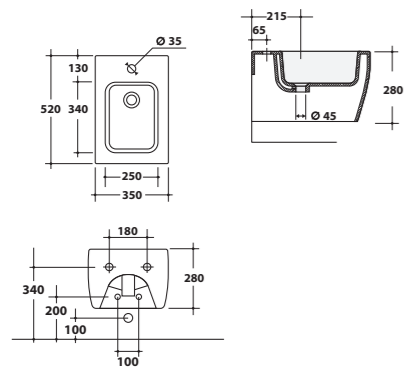

Lavabo sospeso
Wall-hung washbasin

26LV

Lavabo sospeso 50x50xH39 cm.
Wall-hung washbasin 50x50xH39 cm.

Bidet a terra
Back to wall bidet

26BDM

Bidet a terra 52x35xH43 cm.
Back to wall bidet 52x35xH43 cm.

Lavabo + mobile
Wall-hung washbasin + wooden furniture

26LV + 26MBL

Lavabo sospeso 50x50xH39 cm, con mobile H45 cm.
Wall-hung washbasin 50x50xH39 cm, with wooden furniture H45 cm.

Vaso a terra
Back to wall w.c.

26VS/P

Vaso a terra 52x35xH43 cm.
Back to wall w.c. 52x35xH43 cm.

Bidet sospeso
Wall-hung bidet

26BDS

Bidet sospeso 52x35xH28 cm.
Wall-hung bidet 52x35xH28 cm.

Vaso monoblocco + cassetta
Close-coupled toile + cistern

26MBS/P + 26CM

Vaso monoblocco con cassetta 65x35xH88 cm.
Close-coupled toile with cistern 65x35xH88 cm