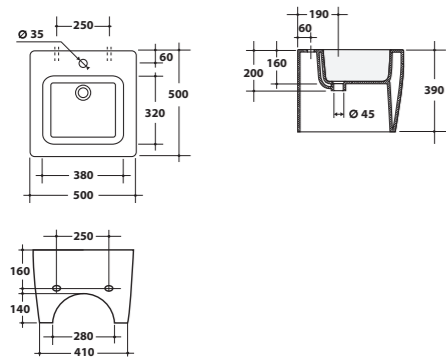

22LV

Lavabo sospeso 50x50xH39 cm.
Wall-hung washbasin 50x50xH39 cm.