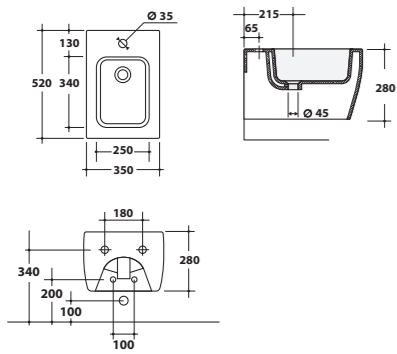

22LV + 22MBL

Lavabo sospeso 50x50xH39 cm, con mobile H45 cm.
Wall-hung washbasin 50x50xH39 cm, with wooden furniture H45 cm.

Vaso a terra
Back to wall w.c.

22VS/P

Vaso a terra 52x35xH43 cm.
Back to wall w.c. 52x35xH43 cm.

Bidet sospeso
Wall-hung bidet

22BDS

Bidet sospeso 52x35xH26 cm.
Wall-hung bidet 52x35xH26 cm.

Vaso monoblocco + cassetta
Close-coupled toile + cistern

22MBS/P + 22CM

Vaso monoblocco con cassetta 65x35xH88 cm.
Close-coupled toile with cistern 65x35xH88 cm