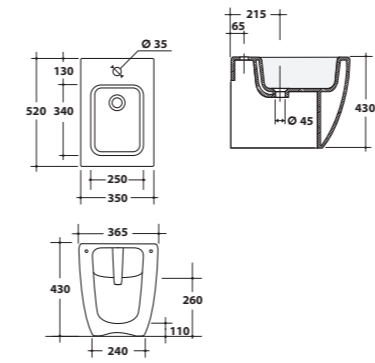

22LV

Lavabo sospeso 50x50xH39 cm.
Wall-hung washbasin 50x50xH39 cm.

Bidet a terra
Back to wall bidet

22BDM

Bidet a terra 52x35xH43 cm.
Back to wall bidet 52x35xH43 cm.

Lavabo + mobile
Wall-hung washbasin + wooden furniture