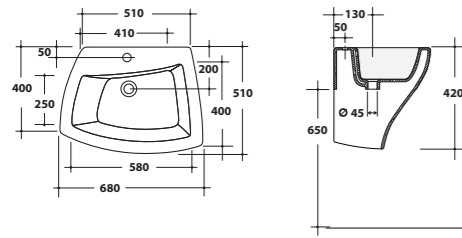

Top in legno e in acciaio **TOP 120**
50X120XH32,3 cm.
Top in wood and steel 50X120XH32,3 cm.

Top in legno e in acciaio **TOP 140**
50X140XH32,3 cm.
Top in wood and steel 50X140XH32,3 cm.

Top in legno e in acciaio **TOP 160**
50X160XH32,3 cm.
Top in wood and steel 50X160XH32,3 cm.

Vaso monoblocco + cassetta
Close-coupled toilet + cistern

28MBS/P + 28CM

Vaso monoblocco con cassetta 65x37H87 cm.
Close-coupled toilet with cistern 65x37H87 cm.

Orinatoio
Urinal

28ORI

Orinatoio sospeso 34x34 H62 cm.
Wall mounted urinal 34x34 H62 cm.

Vaso + cassetta in resina
W.c. + resin cistern

25VS-25VP+25GRV

Bidet + cassetta in resina
Bidet + resin cistern

25BDM + 25GRB

Lavabo sospeso
Wall-hung washbasin **25LVS**

Lavabo sospeso 51x68xH42 cm.
Wall-hung washbasin 51x68xH42 cm.