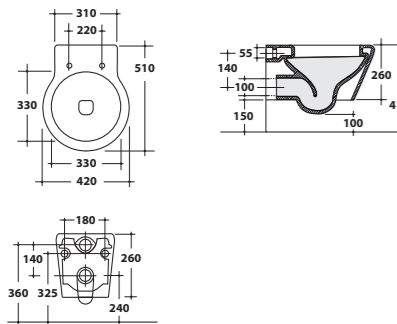

Top in legno e in acciaio **TOP 120**
50X120XH32,3 cm.
Top in wood and steel 50X120XH32,3 cm.

Top in legno e in acciaio **TOP 140**
50X140XH32,3 cm.
Top in wood and steel 50X140XH32,3 cm.

Top in legno e in acciaio **TOP 160**
50X160XH32,3 cm.
Top in wood and steel 50X160XH32,3 cm.

Bidet a terra
Back to wall bidet

16BDM

Vaso monoblocco + cassetta
Close-coupled toilet + cistern

16MBS/P + 16CM

Lavabo + colonna
Washbasin + pedestal **21LV + 21CL**

Lavabo 50x52xH19 cm, con colonna H74 cm.
Washbasin 50x52xH19 cm, with pedestal H74 cm.

Vaso a terra
Back to wall w.c. **16VS/P**

Vaso a terra 51x42xH41 cm.
Back to wall w.c. 51x42xH41 cm.

Bidet sospeso
Wall-hung bidet **16BDS**

Bidet sospeso 51x42xH26 cm.
Wall-hung bidet 51x42xH26 cm.

Vaso monoblocco + cassetta
Close-coupled toile + cistern **16MBS/P + 16CM**

Vaso monoblocco con cassetta 65x42xH84 cm.
Close-coupled toile with cistern 65x42xH84 cm.

Vaso sospeso
Wall-hung w.c. **16VSO**

Vaso sospeso 51x42xH26 cm.
Wall-hung w.c. 51x42xH26 cm.

Bidet terra
Back to wall bidet **16BDM**