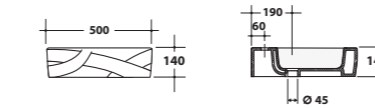

22VSO

Vaso sospeso 52x35xH26 cm.
Wall-hung w.c. 52x35xH26 cm.

Lavabo sospeso e da appoggio
Wall-hung and countertop washbasin