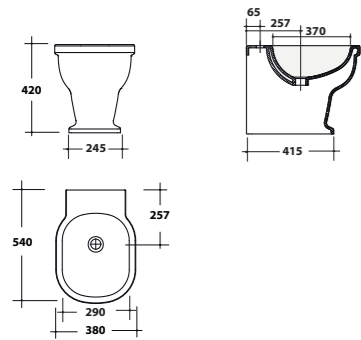

Lavabo da appoggio PLANET 60
Countertop washbasin PLANET 60

PLA60

Lavabo da appoggio 42x60xH14 cm.
Countertop washbasin 42x60xH14 cm.

Royal

design by **Danilo Fedeli**

Lavabo + colonna
Washbasin + pedestal

32LV + 32CL

Cassetta
Cistern

32CM

Vaso monoblocco
Close-coupled toilet

32MBS/P

Vaso a terra
Back to wall w.c.

32VS/P

Bidet a terra
Back to wall bidet

32BDM

Lavabo + colonna
Washbasin + pedestal

32LV + 32CL

Lavabo 50x64xH30 cm, con colonna H55 cm.
Washbasin 64x50.5xH35 cm, with pedestal H55 cm.

Cassetta
Cistern

32CM

Cassetta per vaso monoblocco 15x29,7xH42,2 cm.
Cistern for close-coupled toilet 15x29,7xH42,2 cm.

Bidet a terra
Back to wall bidet

32BDM

Bidet a terra 54x38xH42 cm.
Back to wall bidet 54x38xH42cm.

Vaso a terra
Back to wall w.c.

32VS/P

Vaso a terra 54x38xH42 cm.
Back to wall w.c. 54x38xH42 cm.

Vaso monoblocco
Close-coupled toile