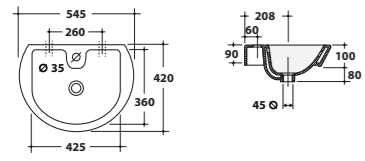

Lavabo sospeso
Wall-hung washbasin