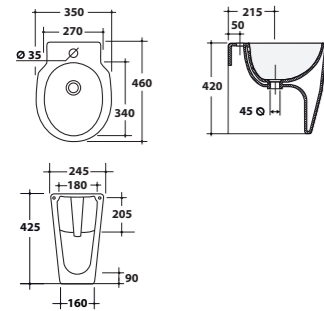

24LV

Lavabo sospeso 54,5x42xH10 cm.
Wall-hung washbasin 54,5x42xH10 cm.

Colonna sospesa
Wall-hung pedestal

24CLS

Colonna sospesa 36,5x42xH32 cm.
Wall-hung pedestal 36,5x42xH32 cm.

Bidet a terra
Back to wall bidet

24BDM

Bidet a terra 46x35xH42 cm.
Back to wall bidet 46x35xH42 cm.

Vaso a terra
Back to wall w.c.

24VS/P

Vaso a terra 46x35xH42 cm.
Back to wall w.c. 46x35xH42 cm.

Vaso monoblocco + cassetta
Close-coupled toile + cistern

24MBS/P + 24CM

Vaso monoblocco con cassetta 60x35xH85 cm.
Close-coupled toile with cistern 60x35xH85 cm

New Today

design by **H. Darkazanly**

Lavabo + colonna
Washbasin + pedestal

17LV + 17CL2

Lavabo sospeso
Wall-hung washbasin