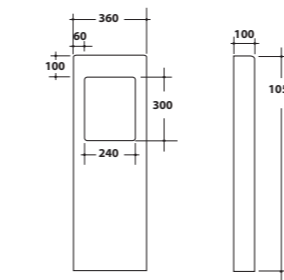

Cassetta bidet in resina
Resin cistern for back to wall bidet **25GRB**