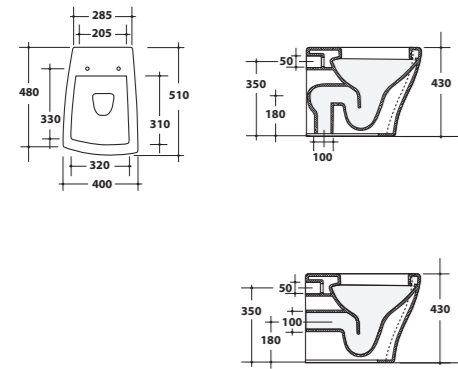

Vaso + cassetta in resina
W.c. + resin cistern

25VS-25VP+25GRV

Bidet + cassetta in resina
Bidet + resin cistern

25BDM + 25GRB

Lavabo sospeso
Wall-hung washbasin **25LVS**

Lavabo sospeso 51x68xH42 cm.
Wall-hung washbasin 51x68xH42 cm.

Vaso + cassetta in resina
W.c. + resin cistern **25VS + 25GRV**

Vaso scarico terra in ceramica + cassetta in resina
51x40xH105 cm.
Back to wall w.c. S/Trap with resin cistern 51x40xH105 cm.

Bidet a terra
Back to wall bidet **25BDM**

Bidet a terra 51x40xH43 cm.
Back to wall bidet 51x40xH43 cm.

Vaso + cassetta in resina
W.c. + resin cistern **25VP + 25GRV**

Vaso scarico a parete in ceramica + cassetta in resina
51x40xH105 cm.
Back to wall w.c. P/Trap with resin cistern 51x40xH105 cm.