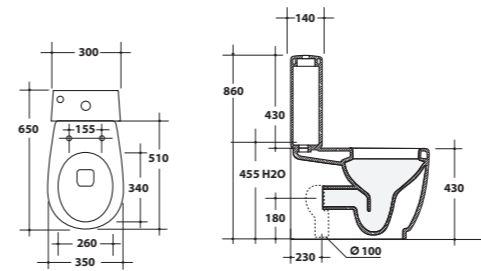

Vaso sospeso
Wall-hung w.c.

17VSO

Vaso sospeso 51x35xH26 cm.
Wall-hung w.c. 51x35xH26 cm.

Bidet a terra
Back to wall bidet

17BDM

Bidet a terra 51x35xH43 cm.
Back to wall bidet 51x35xH43cm.

Vaso a terra
Back to wall w.c.

17VS/P

Vaso a terra 51x35xH43 cm.
Back to wall w.c. 51x35xH43 cm.

Vaso monoblocco + cassetta
Close-coupled toile + cistern

17MBS/P + 17CM

Vaso monoblocco con cassetta 65x35xH86 cm.
Close-coupled toile with cistern 65x35xH86 cm