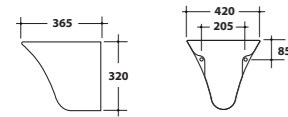

24LV

Lavabo sospeso 54,5x42xH10 cm.
Wall-hung washbasin 54,5x42xH10 cm.

Colonna sospesa
Wall-hung pedestal