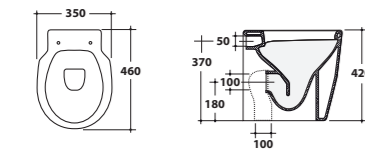

24BDM

Bidet a terra 46x35xH42 cm.
Back to wall bidet 46x35xH42 cm.

Vaso a terra
Back to wall w.c.