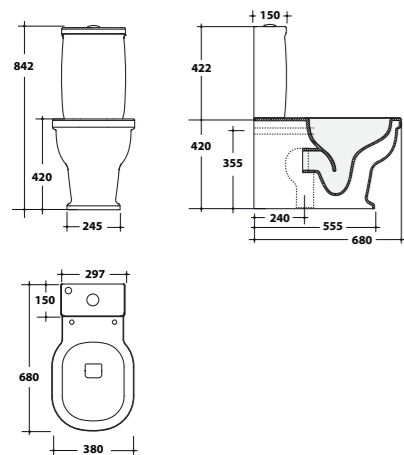

32BDM

Lavabo + colonna
Washbasin + pedestal

32LV + 32CL

Lavabo 50x64xH30 cm, con colonna H55 cm.
Washbasin 64x50.5xH35 cm, with pedestal H55 cm.

Cassetta
Cistern

32CM

Cassetta per vaso monoblocco 15x29,7xH42,2 cm.
Cistern for close-coupled toilet 15x29,7xH42,2 cm.

Bidet a terra
Back to wall bidet

32BDM

Bidet a terra 54x38xH42 cm.
Back to wall bidet 54x38xH42cm.

Vaso a terra
Back to wall w.c.

32VS/P

Vaso a terra 54x38xH42 cm.
Back to wall w.c. 54x38xH42 cm.

Vaso monoblocco
Close-coupled toile

32MBS/P

Vaso monoblocco 68x38xH84,2 cm.
Close-coupled toilet 68x38xH84,2 cm.

Lavaboi

Washbasins

Art

Lavabo da appoggio ART 42
Countertop washbasin ART 42

ART42

Lavabo da appoggio ART 60
Countertop washbasin ART 60