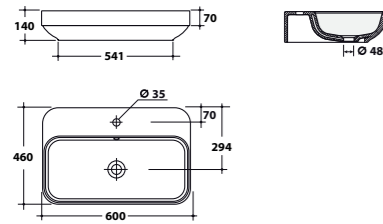

Top in legno e in acciaio **TOP 120**
50X120XH32,3 cm.
Top in wood and steel 50X120XH32,3 cm.

Top in legno e in acciaio **TOP 140**
50X140XH32,3 cm.
Top in wood and steel 50X140XH32,3 cm.

Top in legno e in acciaio **TOP 160**
50X160XH32,3 cm.
Top in wood and steel 50X160XH32,3 cm.

Bidet a terra
Back to wall bidet **30BDM**

Bidet a terra 52x36xH42 cm.
Back to wall bidet 52x36xH42 cm.

Vaso a terra
Back to wall w.c. **30VS/P**

Vaso a terra 52,2x36,5xH42 cm.
Back to wall w.c. 52,2x36,5xH42 cm.

Vaso monoblocco + cassetta
Close-coupled toile + cistern **30MBS/P + 30CM**

Vaso monoblocco con cassetta 66x36,5xH86,5 cm.
Close-coupled toile with cistern 66x36,5xH86,5 cm

Infinity

plus

design by **Danilo Fedeli**

Cassetta
Cistern

31CM

Lavabo da appoggio
Countertop washbasin

SPA60

Lavabo da appoggio 46x60xH14 cm.
Countertop washbasin 46x60xH14 cm.

Cassetta
Cistern

31CM

Cassetta per vaso monoblocco 14x36,5xH43 cm.
Cistern for close-coupled toilet 14x36,5xH43 cm.