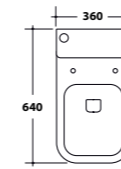

Cassetta
Cistern

31CM

Lavabo da appoggio
Countertop washbasin

SPA60

Lavabo da appoggio 46x60xH14 cm.
Countertop washbasin 46x60xH14 cm.

Cassetta
Cistern

31CM

Cassetta per vaso monoblocco 14x36,5xH43 cm.
Cistern for close-coupled toilet 14x36,5xH43 cm.

Bidet a terra
Back to wall bidet

31BDM

Bidet a terra 52,2x36,5xH42 cm.
Back to wall bidet 52,2x36,5xH42 cm.

Vaso a terra
Back to wall w.c.

31VS/P

Vaso a terra 52,2x36,5xH42 cm.
Back to wall w.c. 52,2x36,5xH42 cm.