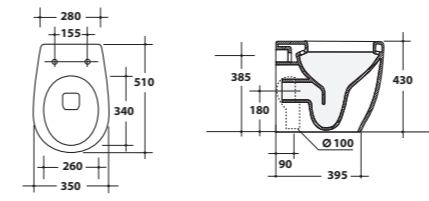

27LV

Lavabo sospeso 49x67xH25 cm.
Wall-hung washbasin 49x67xH25 cm.

Vaso a terra
Back to wall w.c.