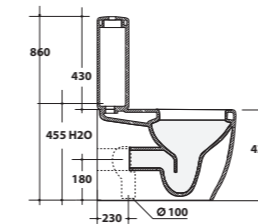

Cassetta
Cistern

23CM

Lavabo da appoggio
Countertop washbasin

23LV82

Lavabo sospeso
Wall-hung washbasin

23LV

Lavabo sospeso 49x67xH38 cm.
Wall-hung washbasin 49x67xH38 cm.

Vaso a terra
Back to wall w.c.

23VS/P

Vaso a terra 51x35xH43 cm.
Back to wall w.c. 51x35xH43 cm.

Bidet sospeso
Wall-hung bidet

23BDS

Bidet sospeso 51x35xH26 cm.
Wall-hung bidet 51x35xH26 cm.

Vaso monoblocco
Close-coupled toilet

23MBS/P

Vaso monoblocco 65x35xH43 cm.
Close-coupled toilet 65x35xH43 cm.

Vaso sospeso
Wall-hung w.c.

23VSO

Vaso sospeso 51x35xH26 cm.
Wall-hung w.c. 51x35xH26 cm.

Cassetta
Cistern

23CM

Cassetta per vaso monoblocco 14x30xH43 cm.
Cistern for close-coupled toilet 14x30xH43 cm.

Bidet a terra
Back to wall bidet