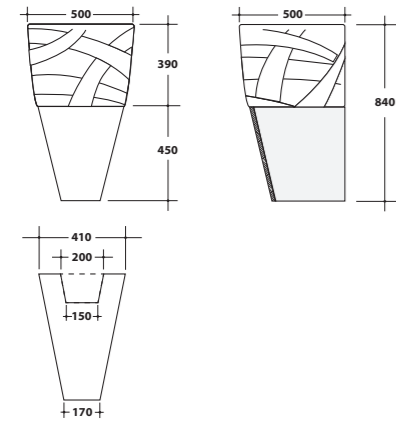

22LV

Lavabo sospeso 50x50xH39 cm.
Wall-hung washbasin 50x50xH39 cm.

Bidet a terra
Back to wall bidet

22BDM

Bidet a terra 52x35xH43 cm.
Back to wall bidet 52x35xH43 cm.

Lavabo + mobile
Wall-hung washbasin + wooden furniture