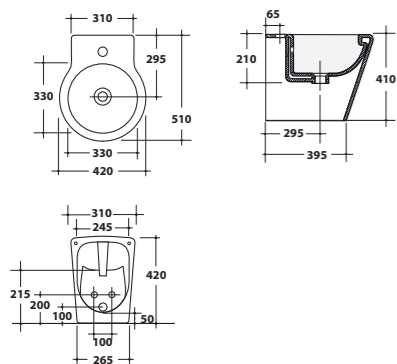

Bidet a terra
Back to wall bidet

16BDM

Vaso monoblocco + cassetta
Close-coupled toilet + cistern

16MBS/P + 16CM

Lavabo + colonna
Washbasin + pedestal **21LV + 21CL**

Lavabo 50x52xH19 cm, con colonna H74 cm.
Washbasin 50x52xH19 cm, with pedestal H74 cm.

Vaso a terra
Back to wall w.c. **16VS/P**

Vaso a terra 51x42xH41 cm.
Back to wall w.c. 51x42xH41 cm.

Bidet sospeso
Wall-hung bidet **16BDS**

Bidet sospeso 51x42xH26 cm.
Wall-hung bidet 51x42xH26 cm.

Vaso monoblocco + cassetta
Close-coupled toile + cistern **16MBS/P + 16CM**

Vaso monoblocco con cassetta 65x42xH84 cm.
Close-coupled toile with cistern 65x42xH84 cm.

Vaso sospeso
Wall-hung w.c. **16VSO**

Vaso sospeso 51x42xH26 cm.
Wall-hung w.c. 51x42xH26 cm.

Bidet terra
Back to wall bidet **16BDM**