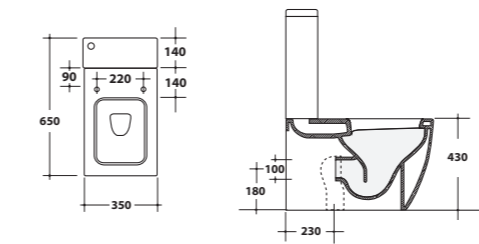

Lavabo sospeso
Wall-hung washbasin

26LV

Lavabo sospeso 50x50xH39 cm.
Wall-hung washbasin 50x50xH39 cm.

Bidet a terra
Back to wall bidet

26BDM

Bidet a terra 52x35xH43 cm.
Back to wall bidet 52x35xH43 cm.

Lavabo + mobile
Wall-hung washbasin + wooden furniture

26LV + 26MBL

Lavabo sospeso 50x50xH39 cm, con mobile H45 cm.
Wall-hung washbasin 50x50xH39 cm, with wooden furniture H45 cm.

Vaso a terra
Back to wall w.c.

26VS/P

Vaso a terra 52x35xH43 cm.
Back to wall w.c. 52x35xH43 cm.

Bidet sospeso
Wall-hung bidet

26BDS

Bidet sospeso 52x35xH28 cm.
Wall-hung bidet 52x35xH28 cm.

Vaso monoblocco + cassetta
Close-coupled toile + cistern

26MBS/P + 26CM

Vaso monoblocco con cassetta 65x35xH88 cm.
Close-coupled toile with cistern 65x35xH88 cm