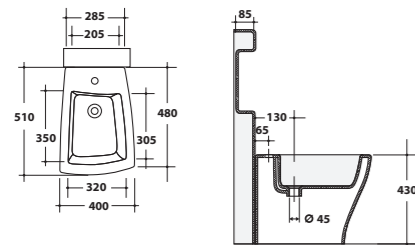

Bidet a terra 51x40xH43 cm.
Back to wall bidet 51x40xH43 cm.

Vaso + cassetta in resina
W.c. + resin cistern **25VP + 25GRV**

Vaso scarico a parete in ceramica + cassetta in resina
51x40xH105 cm.
Back to wall w.c. P/Trap with resin cistern 51x40xH105 cm.

Vaso scarico terra in ceramica
Back to wall w.c. S/Trap **25VS**

Vaso scarico terra 51x40xH43 cm.
Back to wall w.c. S/Trap 51x40xH43 cm.

Vaso scarico parete in ceramica
Back to wall w.c. P/Trap **25VP**

Vaso scarico parete 51x40xH43 cm.
Back to wall w.c. P/Trap 51x40xH43 cm.

Cassetta bidet in resina
Resin cistern for back to wall bidet **25GRB**

Cassetta in resina per bidet a terra 10x36xH105 cm.
Resin cistern for back to wall bidet 10x36xH105 cm.