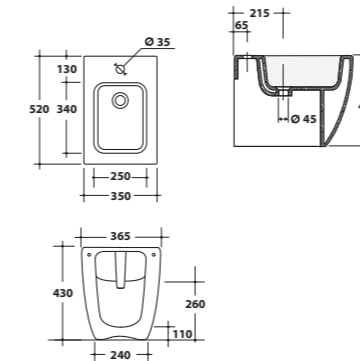

Lavabo sospeso
Wall-hung washbasin

26LV

Lavabo sospeso 50x50xH39 cm.
Wall-hung washbasin 50x50xH39 cm.

Bidet a terra
Back to wall bidet

26BDM

Bidet a terra 52x35xH43 cm.
Back to wall bidet 52x35xH43 cm.

Lavabo + mobile
Wall-hung washbasin + wooden furniture