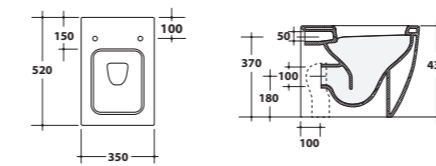

26LV + 26MBL

Lavabo sospeso 50x50xH39 cm, con mobile H45 cm.
Wall-hung washbasin 50x50xH39 cm, with wooden furniture H45 cm.

Vaso a terra
Back to wall w.c.