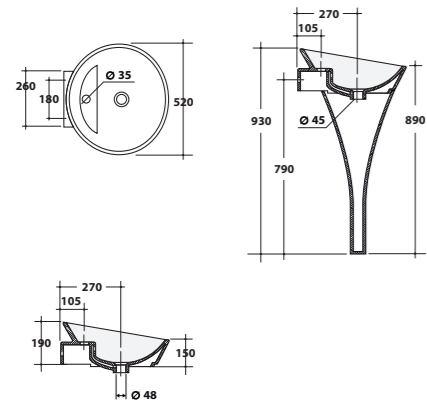

Top in legno e in acciaio **TOP 120**
50X120XH32,3 cm.
Top in wood and steel 50X120XH32,3 cm.

Top in legno e in acciaio **TOP 140**
50X140XH32,3 cm.
Top in wood and steel 50X140XH32,3 cm.

Top in legno e in acciaio **TOP 160**
50X160XH32,3 cm.
Top in wood and steel 50X160XH32,3 cm.

23BDM

Bidet a terra 51x35xH43 cm.
Back to wall bidet 51x35xH43 cm.

Lavabo da appoggio
Countertop washbasin

23LVB2

Lavabo da appoggio 42x60xH12 cm.
Countertop washbasin 42x60xH12 cm.

Ice

design by **Alessandro Leonarda**

Bidet a terra
Back to wall bidet

16BDM

Vaso monoblocco + cassetta
Close-coupled toilet + cistern

16MBS/P + 16CM

Lavabo + colonna
Washbasin + pedestal **21LV + 21CL**

Lavabo 50x52xH19 cm, con colonna H74 cm.
Washbasin 50x52xH19 cm, with pedestal H74 cm.

Vaso a terra
Back to wall w.c. **16VS/P**

Vaso a terra 51x42xH41 cm.
Back to wall w.c. 51x42xH41 cm.

Bidet sospeso
Wall-hung bidet **16BDS**

Bidet sospeso 51x42xH26 cm.
Wall-hung bidet 51x42xH26 cm.

Vaso monoblocco + cassetta
Close-coupled toile + cistern **16MBS/P + 16CM**