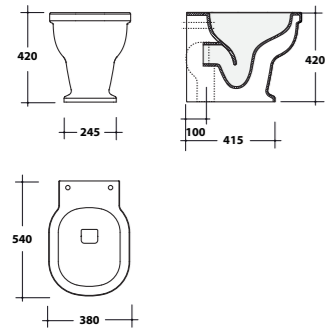

Lavabo da appoggio PLANET 60
Countertop washbasin PLANET 60

PLA60

Lavabo da appoggio 42x60xH14 cm.
Countertop washbasin 42x60xH14 cm.

Royal

design by **Danilo Fedeli**

Lavabo + colonna
Washbasin + pedestal

32LV + 32CL

Cassetta
Cistern

32CM

Vaso monoblocco
Close-coupled toilet

32MBS/P

Vaso a terra
Back to wall w.c.

32VS/P

Bidet a terra
Back to wall bidet

32BDM

Lavabo + colonna
Washbasin + pedestal

32LV + 32CL

Lavabo 50x64xH30 cm, con colonna H55 cm.
Washbasin 64x50.5xH35 cm, with pedestal H55 cm.

Cassetta
Cistern

32CM

Cassetta per vaso monoblocco 15x29,7xH42,2 cm.
Cistern for close-coupled toilet 15x29,7xH42,2 cm.

Bidet a terra
Back to wall bidet

32BDM

Bidet a terra 54x38xH42 cm.
Back to wall bidet 54x38xH42cm.

Vaso a terra
Back to wall w.c.

32VS/P

Vaso a terra 54x38xH42 cm.
Back to wall w.c. 54x38xH42 cm.

Vaso monoblocco
Close-coupled toile