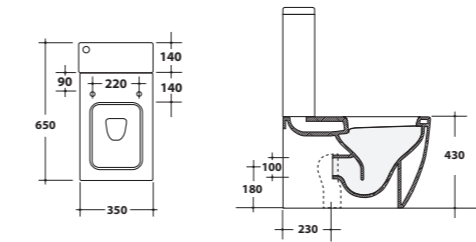

22LV + 22MBL

Lavabo sospeso 50x50xH39 cm, con mobile H45 cm.
Wall-hung washbasin 50x50xH39 cm, with wooden furniture H45 cm.

Vaso a terra
Back to wall w.c.

22VS/P

Vaso a terra 52x35xH43 cm.
Back to wall w.c. 52x35xH43 cm.

Bidet sospeso
Wall-hung bidet

22BDS

Bidet sospeso 52x35xH26 cm.
Wall-hung bidet 52x35xH26 cm.

Vaso monoblocco + cassetta
Close-coupled toile + cistern

22MBS/P + 22CM

Vaso monoblocco con cassetta 65x35xH88 cm.
Close-coupled toile with cistern 65x35xH88 cm