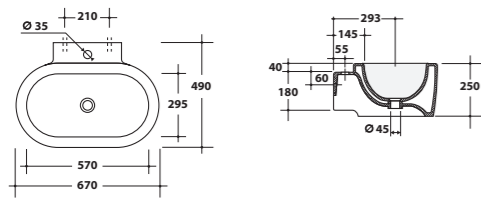

Vaso monoblocco + cassetta
Close-coupled toile + cistern

27MBS/P + 27CM

Vaso a terra
Back to wall w.c.

27VS/P

Bidet a terra
Back to wall bidet

27BDM

Lavabo sospeso
Wall-hung washbasin

27LV