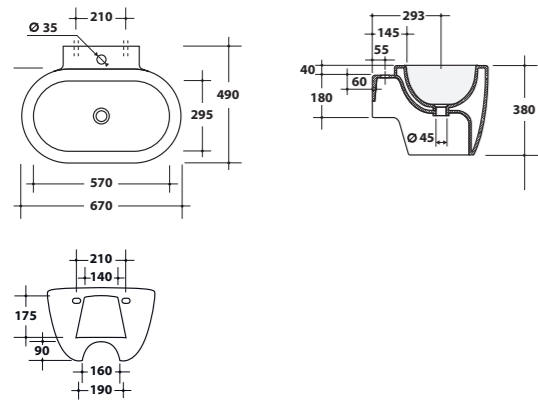

Top in legno e in acciaio **TOP 120**
50X120XH32,3 cm.
Top in wood and steel 50X120XH32,3 cm.

Top in legno e in acciaio **TOP 140**
50X140XH32,3 cm.
Top in wood and steel 50X140XH32,3 cm.

Top in legno e in acciaio **TOP 160**
50X160XH32,3 cm.
Top in wood and steel 50X160XH32,3 cm.

Bidet + cassetta in resina
Bidet + resin cistern **25BDM + 25GRB**

Bidet a terra con cassetta in resina 51x40xH105 cm.
Back to wall bidet with resin cistern 51x40xH105 cm.

Cassetta vaso in resina
Resin cistern for back to wall w.c **25GRV**

Cassetta
Cistern

23CM

Lavabo da appoggio
Countertop washbasin

23LV82

Lavabo sospeso
Wall-hung washbasin

23LV

Lavabo sospeso 49x67xH38 cm.
Wall-hung washbasin 49x67xH38 cm.

Vaso a terra
Back to wall w.c.

23VS/P

Vaso a terra 51x35xH43 cm.
Back to wall w.c. 51x35xH43 cm.

Bidet sospeso
Wall-hung bidet

23BDS

Bidet sospeso 51x35xH26 cm.
Wall-hung bidet 51x35xH26 cm.

Vaso monoblocco
Close-coupled toilet

23MBS/P

Vaso monoblocco 65x35xH43 cm.
Close-coupled toilet 65x35xH43 cm.