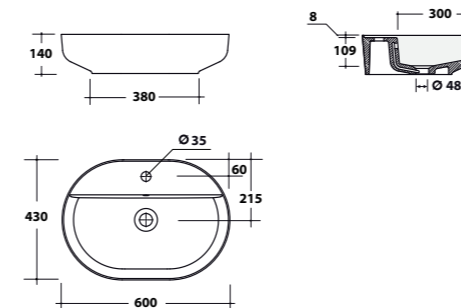

17VS/P

Vaso a terra 51x35xH43 cm.
Back to wall w.c. 51x35xH43 cm.

Vaso monoblocco + cassetta
Close-coupled toile + cistern

17MBS/P + 17CM

Vaso monoblocco con cassetta 65x35xH86 cm.
Close-coupled toile with cistern 65x35xH86 cm

Lavabo da appoggio PLANET 60
Countertop washbasin PLANET 60

PLA60

Lavabo da appoggio 42x60xH14 cm.
Countertop washbasin 42x60xH14 cm.

Royal

design by **Danilo Fedeli**

Lavabo + colonna
Washbasin + pedestal