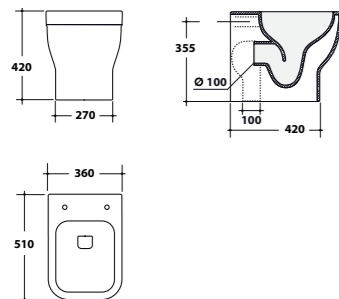

Bidet a terra
Back to wall bidet **30BDM**

Bidet a terra 52x36xH42 cm.
Back to wall bidet 52x36xH42 cm.

Vaso a terra
Back to wall w.c. **30VS/P**

Vaso a terra 52,2x36,5xH42 cm.
Back to wall w.c. 52,2x36,5xH42 cm.

Vaso monoblocco + cassetta
Close-coupled toile + cistern **30MBS/P + 30CM**

Vaso monoblocco con cassetta 66x36,5xH86,5 cm.
Close-coupled toile with cistern 66x36,5xH86,5 cm

Infinity

plus

design by **Danilo Fedeli**

Cassetta
Cistern

31CM

Lavabo da appoggio
Countertop washbasin

SPA60

Lavabo da appoggio 46x60xH14 cm.
Countertop washbasin 46x60xH14 cm.

Cassetta
Cistern

31CM

Cassetta per vaso monoblocco 14x36,5xH43 cm.
Cistern for close-coupled toilet 14x36,5xH43 cm.

Bidet a terra
Back to wall bidet

31BDM

Bidet a terra 52,2x36,5xH42 cm.
Back to wall bidet 52,2x36,5xH42 cm.

Vaso a terra
Back to wall w.c.

31VS/P

Vaso a terra 52,2x36,5xH42 cm.
Back to wall w.c. 52,2x36,5xH42 cm.