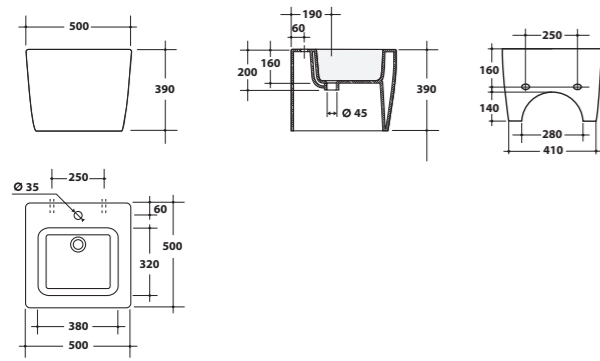

Lavabo sospeso
Wall-hung washbasin

26LV

Lavabo sospeso 50x50xH39 cm.
Wall-hung washbasin 50x50xH39 cm.

Bidet a terra
Back to wall bidet

26BDM

Bidet a terra 52x35xH43 cm.
Back to wall bidet 52x35xH43 cm.

Lavabo + mobile
Wall-hung washbasin + wooden furniture