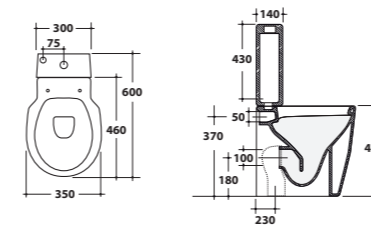

24BDM

Bidet a terra 46x35xH42 cm.
Back to wall bidet 46x35xH42 cm.

Vaso a terra
Back to wall w.c.

24VS/P

Vaso a terra 46x35xH42 cm.
Back to wall w.c. 46x35xH42 cm.

Vaso monoblocco + cassetta
Close-coupled toile + cistern

24MBS/P + 24CM

Vaso monoblocco con cassetta 60x35xH85 cm.
Close-coupled toile with cistern 60x35xH85 cm

New Today

design by **H. Darkazanly**

Lavabo + colonna
Washbasin + pedestal

17LV + 17CL2

Lavabo sospeso
Wall-hung washbasin