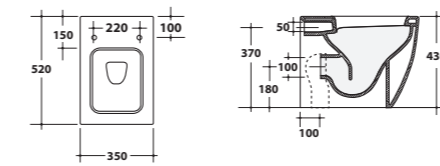

22LV + 22MBL

Lavabo sospeso 50x50xH39 cm, con mobile H45 cm.
Wall-hung washbasin 50x50xH39 cm, with wooden furniture H45 cm.

Vaso a terra
Back to wall w.c.