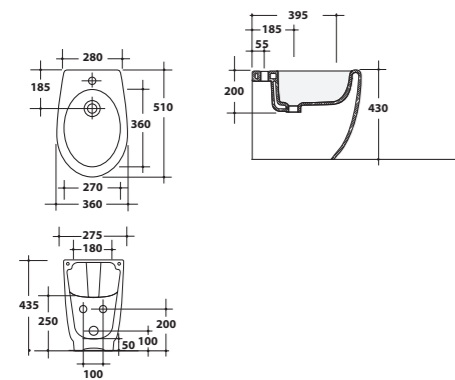

Lavabo sospeso 49x67xH25 cm.
Wall-hung washbasin 49x67xH25 cm.

Vaso a terra
Back to wall w.c.

27VS/P

Vaso a terra 51x35xH43 cm.
Back to wall w.c. 51x35xH43 cm.

Bidet sospeso
Wall-hung bidet

27BDS

Bidet sospeso 51x35xH26 cm.
Wall-hung bidet 51x35xH26 cm.

Vaso monoblocco + cassetta
Close-coupled toile + cistern

27MBS/P + 27CM

Vaso monoblocco con cassetta 65x35xH86 cm.
Close-coupled toile with cistern 65x35xH86 cm

Vaso sospeso
Wall-hung w.c.

27VSO

Vaso sospeso 51x35xH26 cm.
Wall-hung w.c. 51x35xH26 cm.

Bidet a terra
Back to wall bidet

27BDM

Bidet a terra 51x36xH43 cm.
Back to wall bidet 51x36xH43 cm.

Gate

design by **Studio Ala**

Lavabo sospeso
Wall-hung washbasin

24LV

Colonna sospesa
Wall-hung pedestal