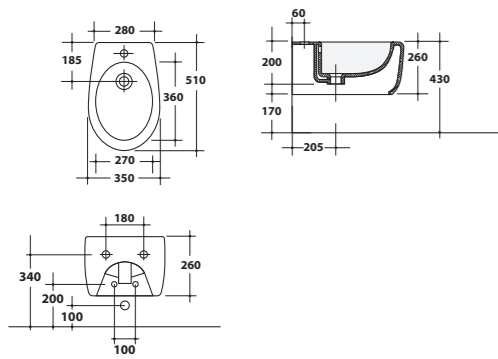

Vaso monoblocco + cassetta
Close-coupled toile + cistern

27MBS/P + 27CM

Vaso a terra
Back to wall w.c.

27VS/P

Bidet a terra
Back to wall bidet

27BDM

Lavabo sospeso
Wall-hung washbasin

27LV

Lavabo sospeso 49x67xH25 cm.
Wall-hung washbasin 49x67xH25 cm.

Vaso a terra
Back to wall w.c.

27VS/P

Vaso a terra 51x35xH43 cm.
Back to wall w.c. 51x35xH43 cm.

Bidet sospeso
Wall-hung bidet

27BDS

Bidet sospeso 51x35xH26 cm.
Wall-hung bidet 51x35xH26 cm.