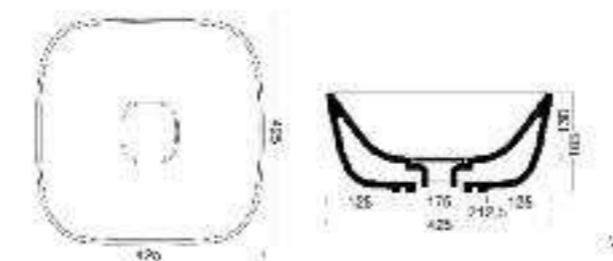

Art. 3141
Vanity Small 42,5x42,5 cm.appoggio
Vanity Small counter top basin 42,5x42,5 cm.