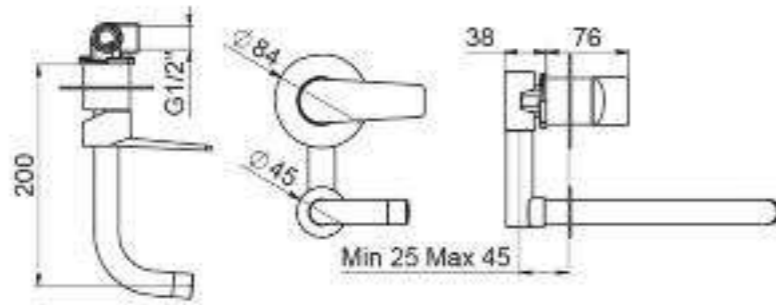

COD. 3936

Miscelatore lavabo ad incasso / Wash basin mixer concealed
Finitura: cromo / chrome