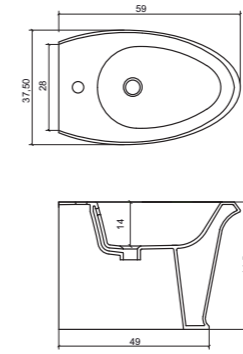

Art. 0555

Bidet a terra
Bibet back to wall