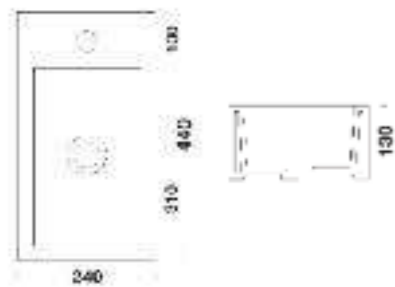

Art. 3103
Lavabo appoggio Quadro cm.24x44
Square counter top basin cm.24x44