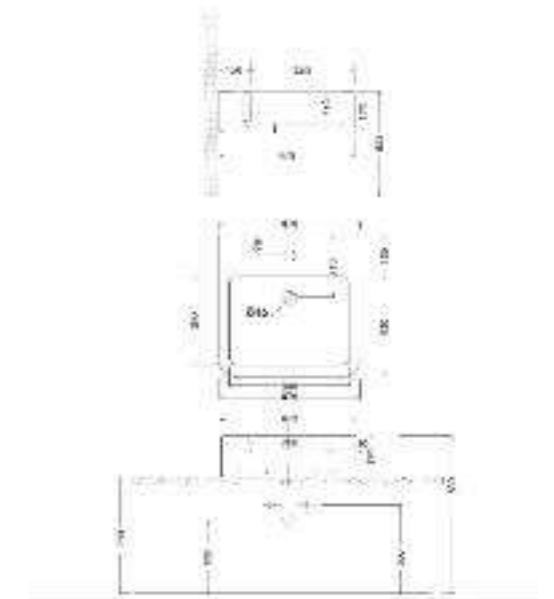

Art. 3133
Lavabo Tendenza cm. 47x47
Tendenza washbasin cm.47x47