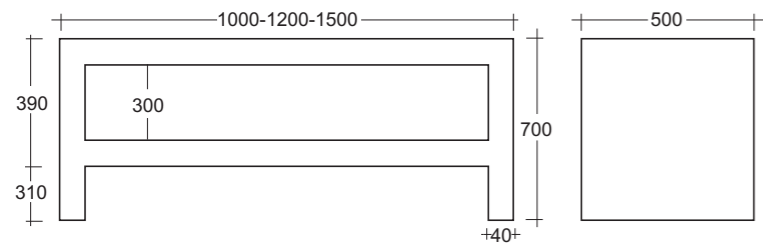

Mobile a terra cm.100x50h70 rovere sbiancato/rovere vengè /bianco lucido/ bianco opaco /beige
Floor standing furniture unit cm.100x50h70 bleached oak/vengè oak/white/ matt white/beige