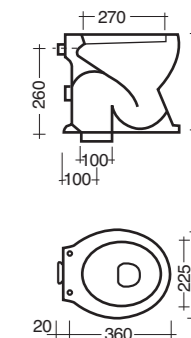

Vaso baby

Art. 4008
Vaso baby a cacciata scarico pavimento
Baby closed flushing system, floor drain