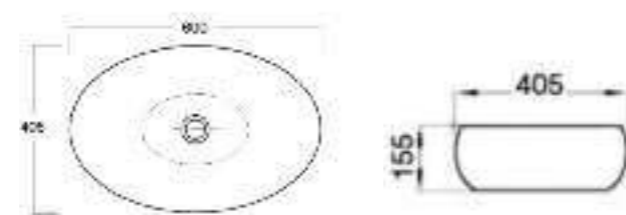

Art. 3144
Lavabo Vanity Cloud 60x40,5 cm.appoggio
Vanity Cloud counter top basin 60x40,5 cm.