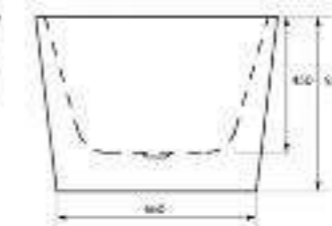

Art. V052
Vasca in Lucite centro-stanza 170 x 80 x h 58 cm.
Center-room lucite bathtub 170 x 80 x h 58 cm.