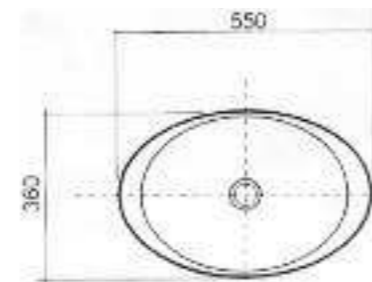

Art. 3123
Lavabo Wave 55x36 cm.appoggio
Wave counter top basin 55x36 cm.