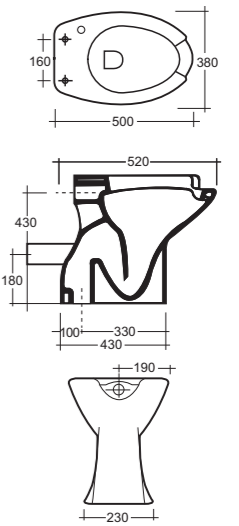

Art. 2570
Vaso/bidet disabile con erogatore
Handicap wc/bidet with delivery