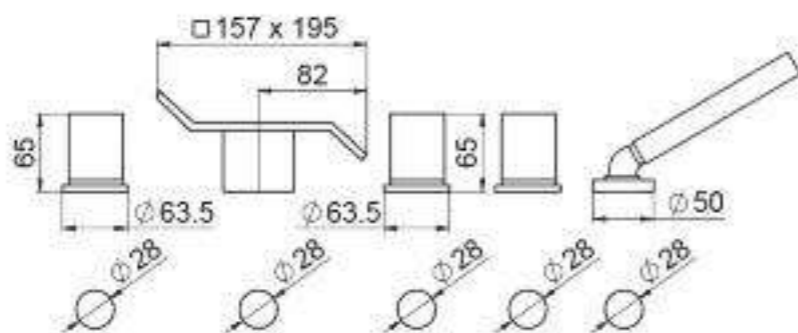

COD. 126001C

Kit termostatico coassiale bordo vasca tondo completo di kit doccia / Deck mounted for bath with 4 holes with shower kit
Finitura/ Finishing : cromo / chrome

COD. 121506C

Batteria bordo vasca 4 fori completo di doccia / Deck mounted for bath with 4 holes with shower kit
Finitura/ Finishing : cromo / chrome