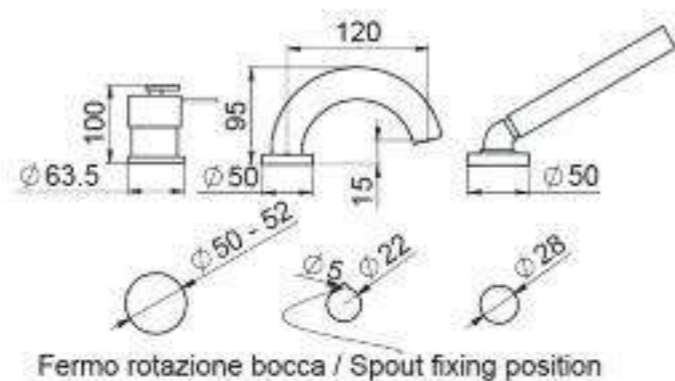

COD. 2851

Miscelatore bidet d.25 con scarico click-clack 1" 1/4 e attacchi flessibili / Bidet basin mixer d. 25 With click-clack 1" 1/4 with flex hoses
Finitura/ Finishing : cromo / chrome