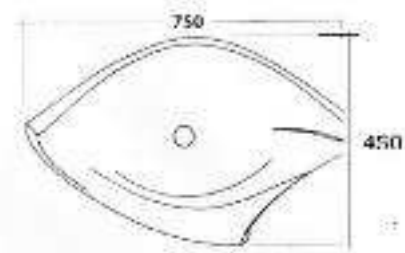

Art. 3124
Lavabo Surf 75x45 cm.appoggio
Surf counter top basin 75x45 cm.