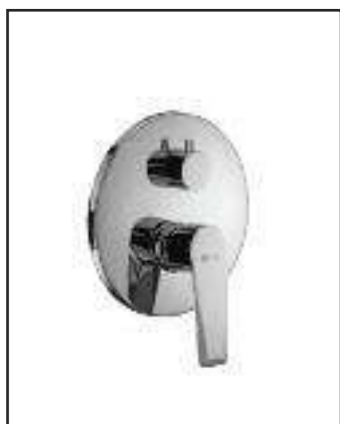

COD. 3920

Miscelatore incasso doccia con deviatore cderamico 2 vie / *Concealed shower with 2-way diverter*
Finitura/ Finishing : cromo / chrome