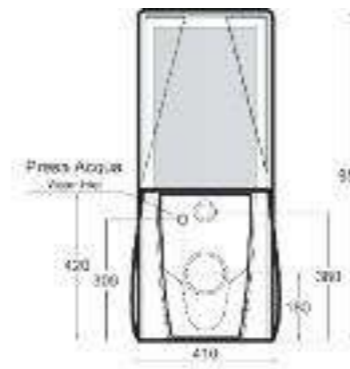

Art. V052
Vasca in Lucite centro-stanza 170 x 80 x h 58 cm.
Center-room lucite bathtub 170 x 80 x h 58 cm.