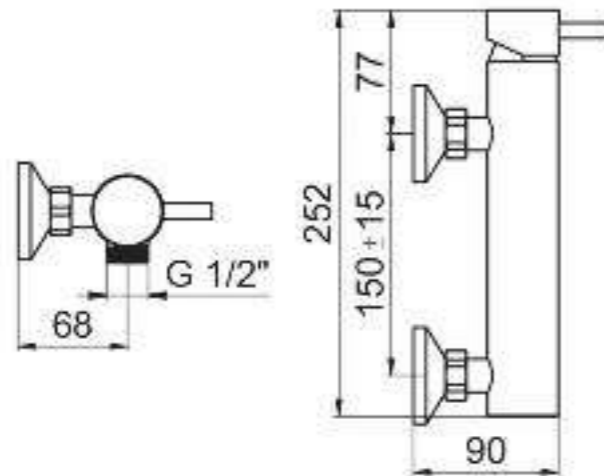

COD. 2830

Miscelatore per doccia esterno / *External shower mixer* / Finitura/ Finishing : cromo / chrome