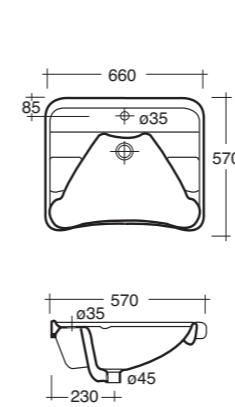

Art. 2270
Lavabo disabili cm.67
Washbasin for disabled cm.67