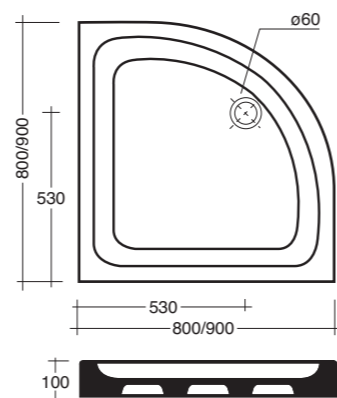

Quadrato

- **Art. 5015**
  Piatto doccia cm.65
  Shower tray cm.65
- **Art. 5115**
  Piatto doccia cm.70
  Shower tray cm.70
- **Art. 5215**
  Piatto doccia cm.75
  Shower tray cm.75

- **Art. 5315**
  Piatto doccia cm.80
  Shower tray cm.80
- **Art. 5415**
  Piatto doccia cm.90
  Shower tray cm.90

Pilozzo 46x40/60x45 cm.

Rettangolare

- **Art. 5515**
  Piatto doccia cm.70x85
  Shower tray cm.70x85
- **Art. 5615**
  Piatto doccia cm.70x100
  Shower tray cm.70x100
- **Art. 5715**
  Piatto doccia cm.72x90
  Shower tray cm.72x90

- **Art. 5815**
  Piatto doccia cm.80x120
  Shower tray cm.80x120
- **Art. 5915**
  Piatto doccia cm.70x120
  Shower tray cm.70x120

Lavatoio 60x50 cm.

Angolare

- **Art. 6015**
  Piatto doccia cm.80x80
  Shower tray cm.80x80
- **Art. 6115**
  Piatto doccia cm.90x90
  Shower tray cm.90x90

Lavapanni 46x37/60x45/60x60 cm.

Angolare

- **Art. 6003DX**
  Piatto doccia cm.70x90
  Shower tray cm.70x90
- **Art. 6003SX**
  Piatto doccia cm.70x90
  Shower tray cm.70x90

Lavello a canale