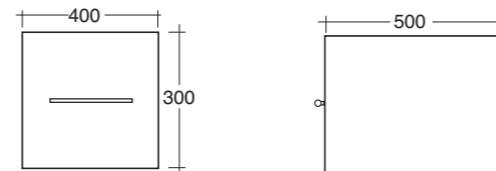

Floor standing furniture unit cm.40x30p50 bleached oak/vengè oak/white/ matt white/beige

Cassetti posizionabili Dx/Sx cm.40x15p50 rovere sbiancato / rovere vengè / bianco lucido/ bianco opaco/ beige

Floor standing furniture unit cm.40x15p50 bleached oak/vengè oak/white/ matt white/beige

Sportello posizionabile Dx/Sx cm.40x30p50 rovere sbiancato rovere vengè / bianco lucido/ bianco opaco/ beige