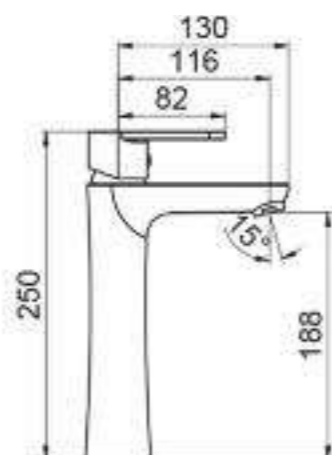

COD. 3545

Miscelatore lavabo alto con scarico click-clack 1" 1/4 e attacchi flessibili / *Tall wash basin mixer with click-clack 1" 1/4 with flex hoses*
Finitura/ Finishing : cromo / chrome