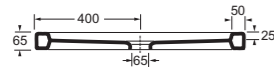

Art. 5316 / 80x80 cm.