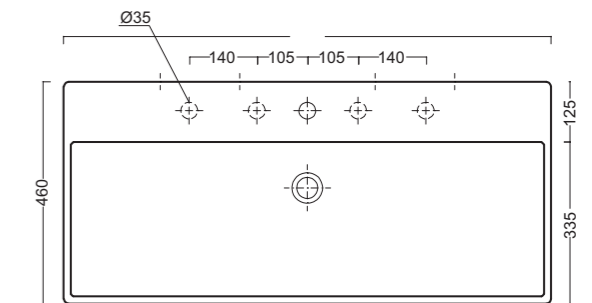

Art. 3126
Lavabo Charme 70x45 cm. appoggio / sospeso / struttura
Charme basin counter top / suspended / on frame 70x45 cm.