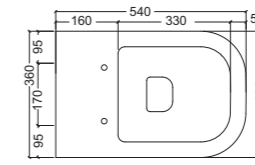

Art. 0652
Vaso Broadway sospeso
Broadway wall hung wc bowl