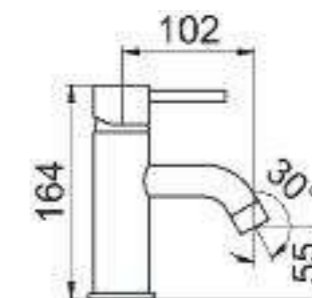

COD. 2840

Miscelatore lavabo D.35 con scarico click-clack 1" 1/4 e attacchi flessibili / *Wash basin mixer with click-clack 1" 1/4 with flex hoses* / Finitura/ Finishing : cromo / chrome