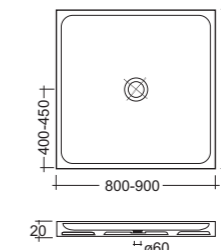

Art. 2870
Cassetta monoblocco per vaso disabile
Monobloc cistern for handicap wc

Art. P1DIS
Piatto doccia filo pavimento cm.80x80
senza piletta
Shower tray floor level cm.80x80 without
clac-clac plug