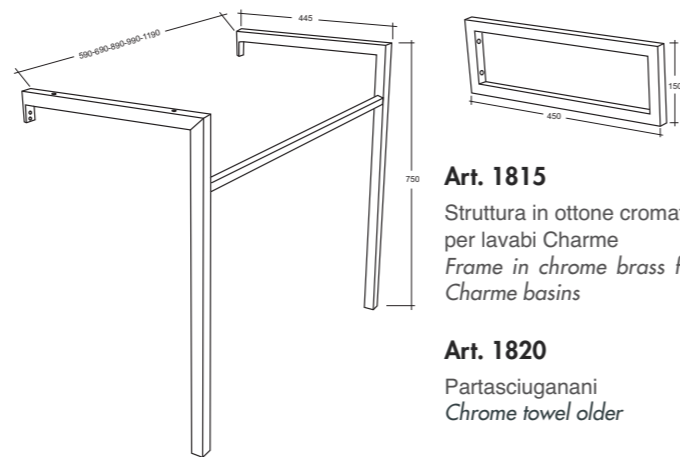

Art. 1815
Struttura in ottone cromato
per lavabi Charme
Frame in chrome brass for
Charme basins

Art. 1820
Partasciuganani
Chrome towel older