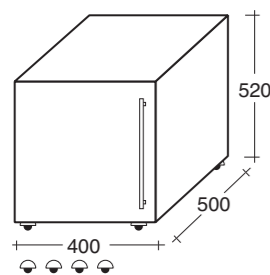

Mensola sospesa cm.120x35h10 rovere sbiancato/rovere vengè /bianco lucido/ bianco opaco /beige
Wallhung shelf cm.120x35h10 bleached oak/vengè oak/white/ matt white/beige

Mensola sospesa cm.90x50h10 rovere sbiancato/rovere vengè /bianco lucido/ bianco opaco /beige
Wallhung shelf cm.90x50h10 bleached oak/vengè oak/white/ matt white/beige

Trolley cm.40x50x52 da applicare a terra e/o sospeso con apertura a sportello
Cube cm.40x50x52 holder objects to apply to earth and/or suspended with opening to shop