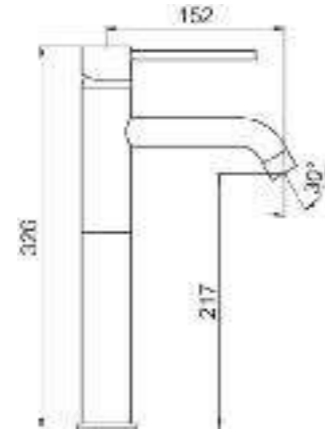

COD. 2845

Miscelatore lavabo alto d.35 con scarico click-clack 1" 1/4 e attacchi flessibili / Tall wash basin mixer with click-clack 1" 1/4 with flex hoses
Finitura/ Finishing : cromo / chrome