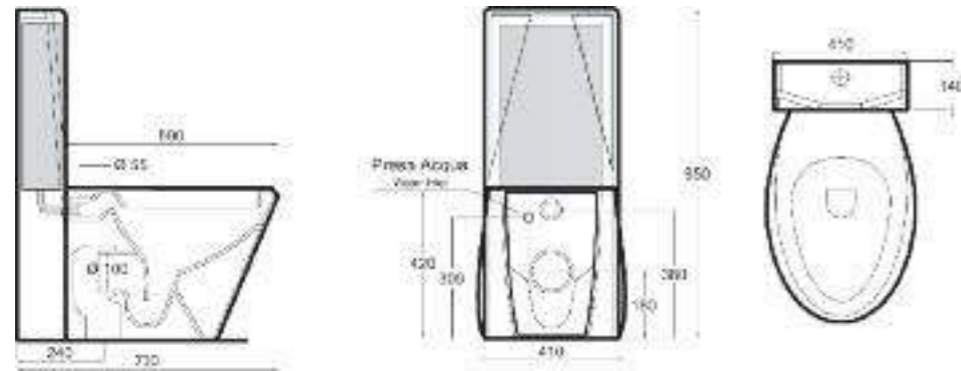

**Art. 3155**

Lavabo City 60x40 cm. appoggio / City counter top basin 60x40 cm.

**Art. 0355**

Cassetta monoblocco a colonna per vaso a terra.  
Column cistern monoblock for wc back to wall.

**Art. 0155**

Vaso a terra  
Wc back to wall