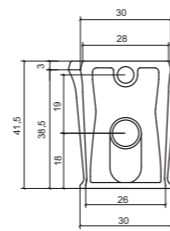

Art. 0155

Vaso a terra
Wc back to wall