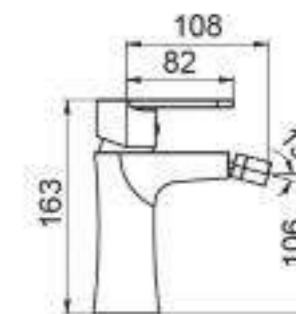

COD. 3550

Miscelatore bidet con scarico click-clack 1" 1/4 e attacchi flessibili / *Bidet mixer with click-clack 1" 1/4 with flex hoses*
Finitura/ Finishing : cromo / chrome