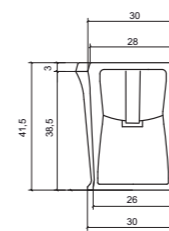

Art. 0555

Bidet a terra
Bibet back to wall