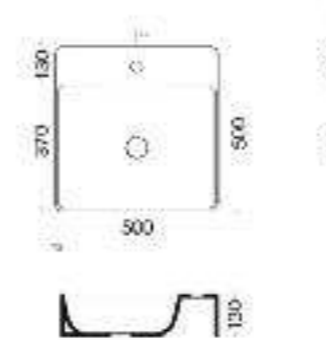

Art. 3145
Vanity Star/R 50x50 cm. appoggio
Vanity Star/R counter top basin 50x50 cm.