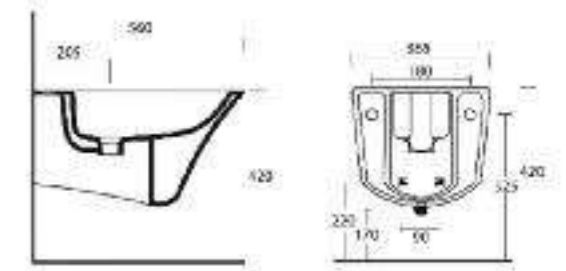

Art. 0259
Vaso Vela per cassetta monoblocco
Vela for wc monoblock

Le misure sono indicative e soggette a variazioni. The measures are indicative and subject to variations.

Le misure sono indicative e soggette a variazioni. The measures are indicative and subject to variations.