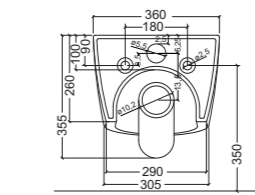

Art. 0652
Vaso Broadway sospeso
Broadway wall hung wc bowl