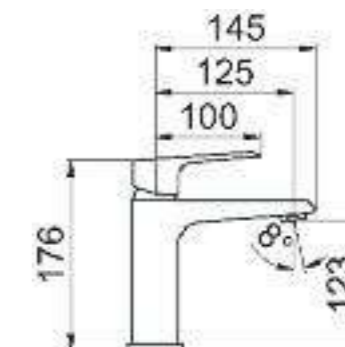

COD. 3940

Miscelatore lavabo con scarico click-clack 1" 1/4 e attacchi flessibili / *Wash basin mixer with click-clack 1" 1/4 with flex hoses*
Finitura/ Finishing : cromo / chrome