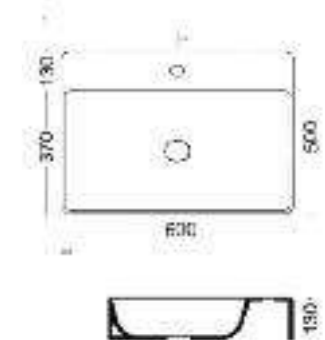

Art. 3146
Vanity Star/R 50x60 cm. appoggio
Vanity Star/R counter top basin 50x50 cm.