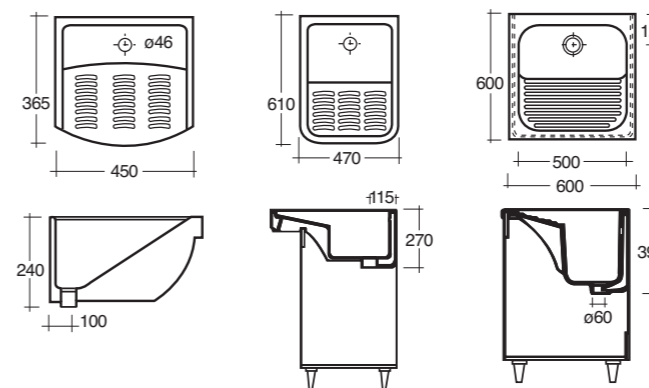

Lavapanni 46x37/60x45/60x60 cm.

Art. 4612
Lavapanni cm.60x45
Heavy duty sink cm.60x45

Art. 4712
Lavapanni cm.60x60
Heavy duty sink cm.60x60