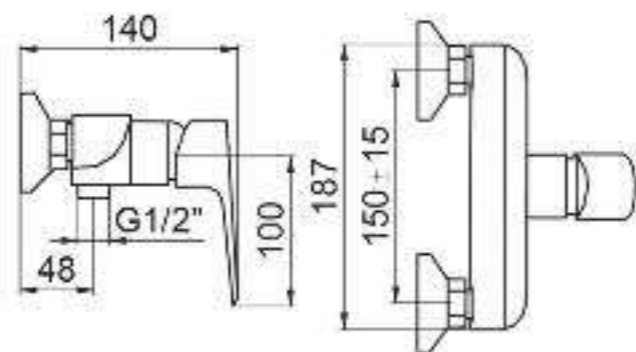

COD. 3930

External shower mixer / *External shower mixer*
Finitura/ Finishing : cromo / chrome