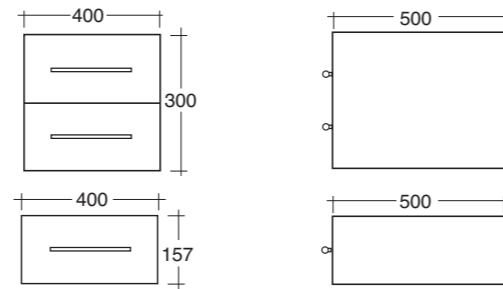

Cassetti posizionabili Dx/Sx cm.40x30p50 rovere sbiancato rovere vengè /bianco lucido/ bianco opaco/ beige