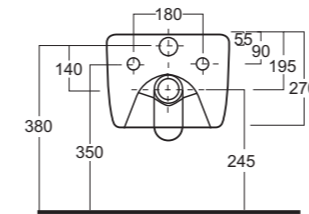

Art. 0651
Vaso Piccadilly sospeso
Piccadilly wall hung wc bowl