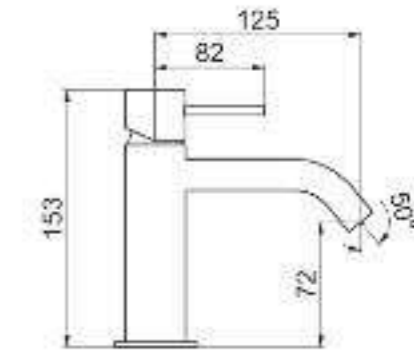

COD. 2841

Miscelatore lavabo d.25 con scarico click-clack 1" 1/4 e attacchi flessibili / Wash basin mixer d. 25 With click-clack 1" 1/4 with flex hoses
Finitura/ Finishing : cromo / chrome