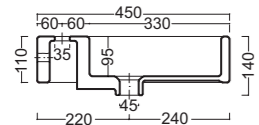

Art. 1815
Struttura in ottone cromato
per lavabi Charme
Frame in chrome brass for
Charme basins

Art. 1820
Partasciuganani
Chrome towel older