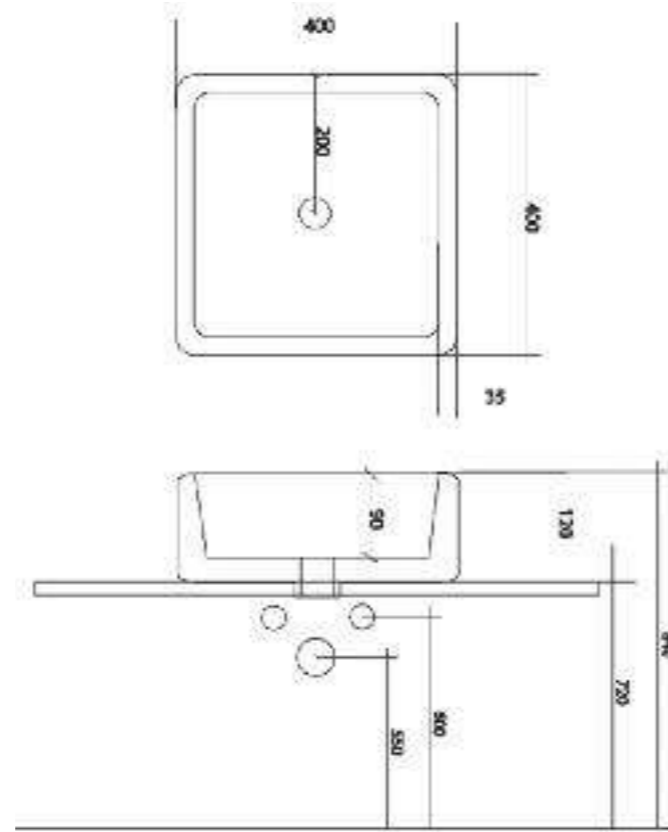

Art. 3130
Lavabo Tendenza senza foro rubinetteria cm. 40
Tendenza washbasin cm.40

Art. 2270
Lavabo disabili cm.67
Washbasin for disabled cm.67

Art. 2670
Vaso sospeso disabile cm.80
Handicap wall hung wc cm.80