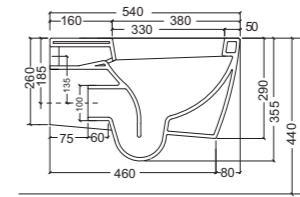

Art. 0652
Vaso Broadway sospeso
Broadway wall hung wc bowl