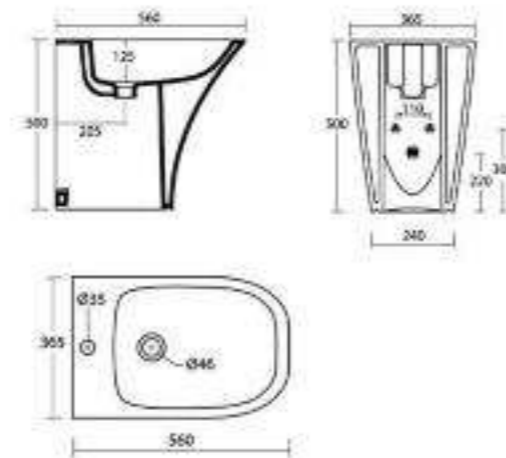

Art. 0559T
Bidet a terra Vela terza età
Bidet on the ground Vela third age

Le misure sono indicative e soggette a variazioni. The measures are indicative and subject to variations.

Le misure sono indicative e soggette a variazioni. The measures are indicative and subject to variations.