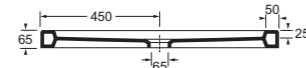

Art. 5416 / 90x90 cm.