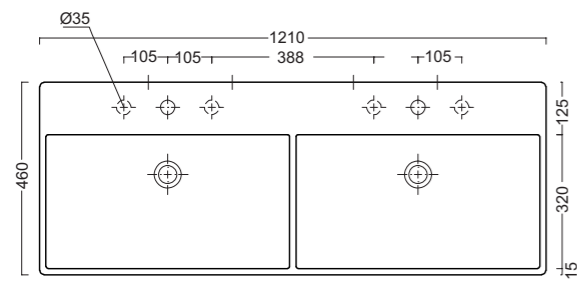

Art. 3129
Lavabo Charme 120x45 cm.
appoggio / sospeso / struttura
Charme basin counter top /
suspended / on frame 120x45 cm.