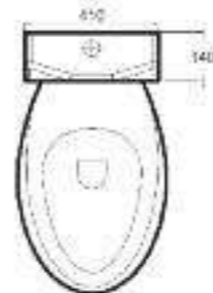

Art. V052
Vasca in Lucite centro-stanza 170 x 80 x h 58 cm.
Center-room lucite bathtub 170 x 80 x h 58 cm.