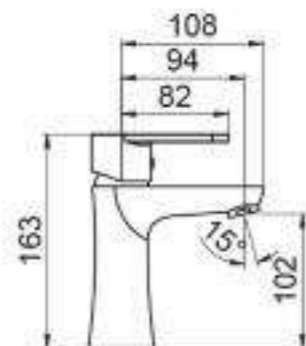

COD. 3540

Miscelatore lavabo con scarico click-clack 1" 1/4 e attacchi flessibili / *Wash basin mixer with open spout with click-clack 1" 1/4 with flex hoses*
Finitura/ Finishing : cromo / chrome