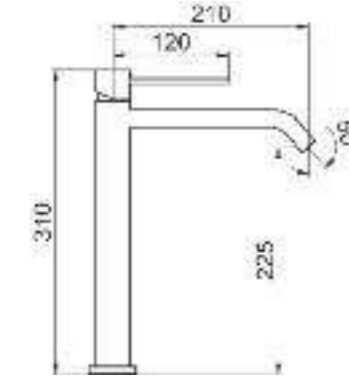

COD. 2846

Miscelatore lavabo alto d.25 con scarico click-clack 1" 1/4 e attacchi flessibili / Tall wash basin d. 25 Mixer with click-clack 1" 1/4 with flex hoses
Finitura/ Finishing : cromo / chrome