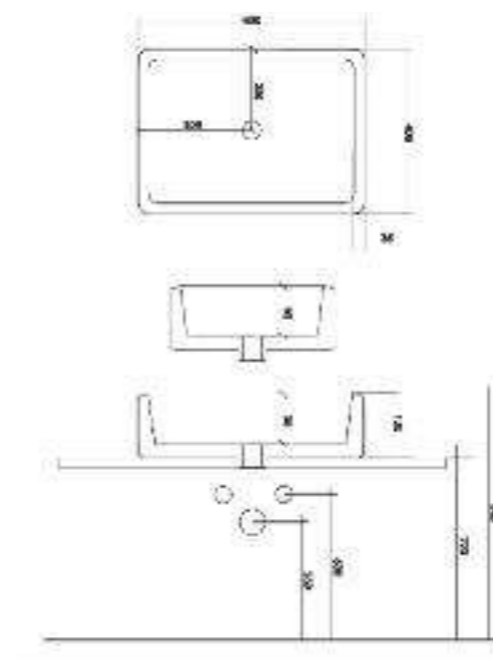

Art. 3132
Lavabo Tendenza senza foro rubinetteria cm. 60
Tendenza washbasin cm.60