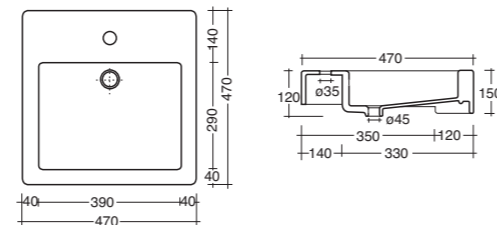

Art. 3106
Lavabo Quadro semincasso cm.47x47
Square semi-mounted washbasin cm.47x47