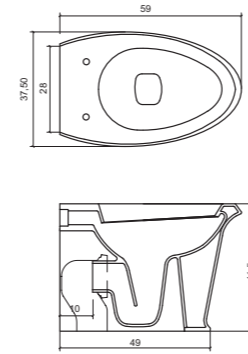

Art. 0155

Vaso a terra
Wc back to wall