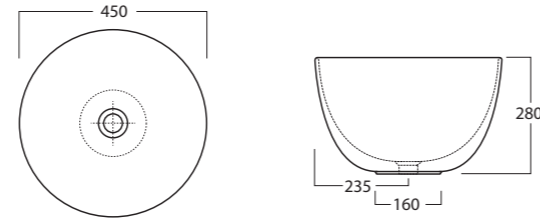

Art. 3155
Vanity Bowl diam cm.44,5xh.28
Counter top washbasin cm.44,5x28h