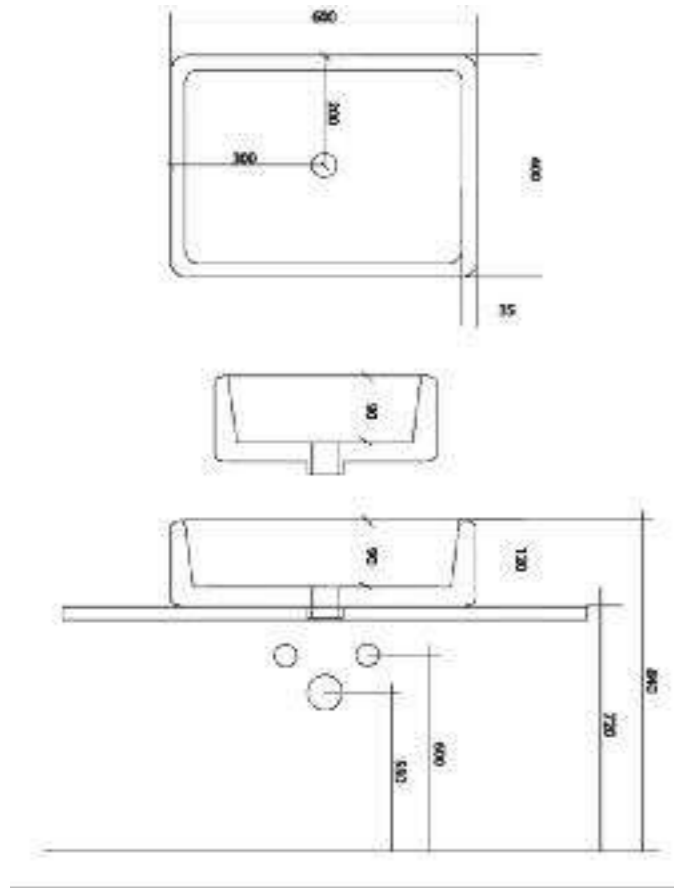

Art. 3132
Lavabo Tendenza senza foro rubinetteria cm. 60
Tendenza washbasin cm.60