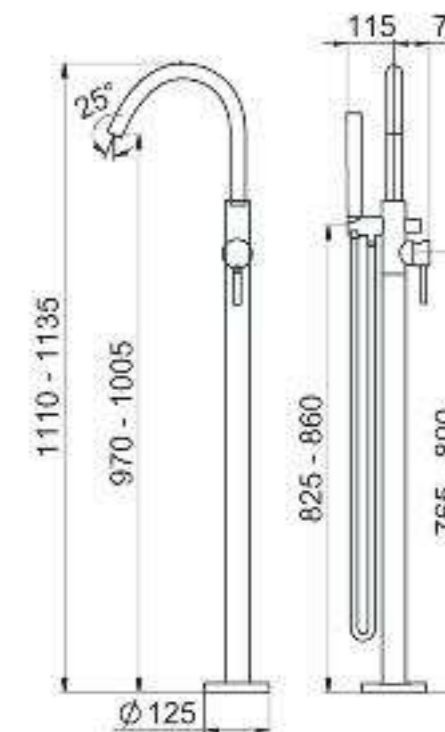

COD. 2851

Miscelatore bidet d.25 con scarico click-clack 1" 1/4 e attacchi flessibili / Bidet basin mixer d. 25 With click-clack 1" 1/4 with flex hoses
Finitura/ Finishing : cromo / chrome

COD. 126001C

Kit termostatico coassiale bordo vasca tondo completo di kit doccia / Deck mounted for bath with 4 holes with shower kit
Finitura/ Finishing : cromo / chrome

COD. 121506C

Batteria bordo vasca 4 fori completo di doccia / Deck mounted for bath with 4 holes with shower kit
Finitura/ Finishing : cromo / chrome

COD. 141020C

Miscelatore vasca a pavimento completo di doccia e accessori

Floor bath mixer with shower and accessories

Finitura/ Finishing : cromo / chrome