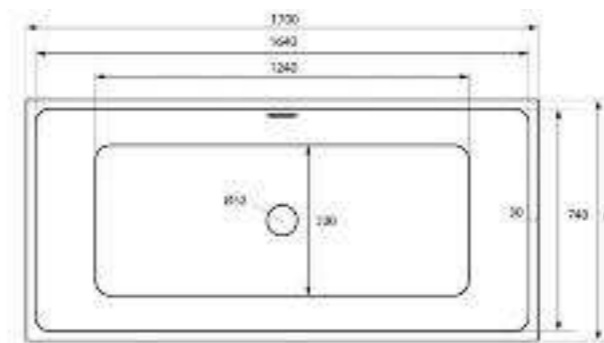

Art. 0652 FIT
Vaso Broadway sospeso
senza brida
Broadway wall hung wc rimless

Art. V052
Vasca in Lucite centro-stanza 170 x 80 x h 58 cm.
Center-room lucite bathtub 170 x 80 x h 58 cm.