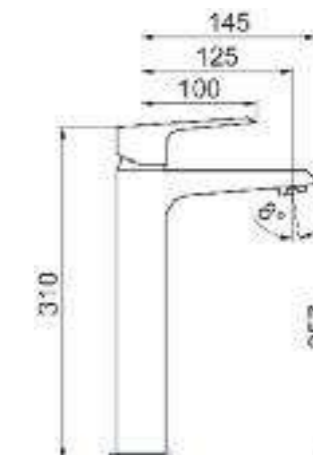

COD. 3945

Miscelatore lavabo D.35 con scarico click-clack 1" 1/4 e attacchi flessibili / *Tall wash basin mixer with click-clack 1" 1/4 with flex hoses*
Finitura/ Finishing : cromo / chrome