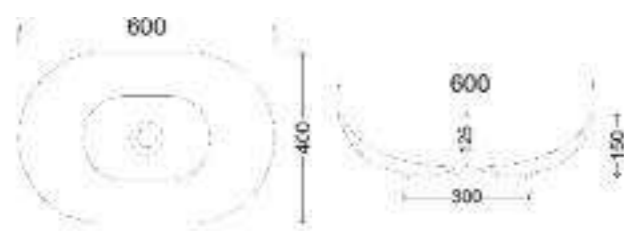

Art. 3140
Vanity Re 60x40 cm.appoggio
Vanity Re counter top basin 60x40 cm.