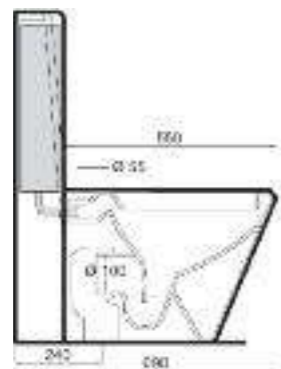

Art. 0352
Cassetta monoblocco a colonna
per vaso a terra.
Column cistern monoblock for
wc back to wall.