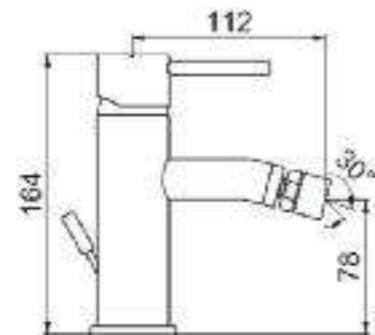

COD. 2850

Miscelatore bidet d.35 con scarico click-clack 1" 1/4 e attacchi flessibili / Bidet basin mixer d. 35 With click-clack 1" 1/4 with flex hoses
Finitura/ Finishing : cromo / chrome