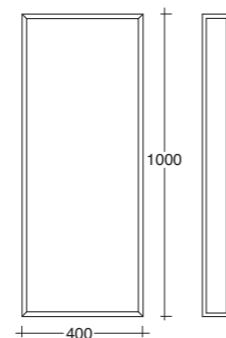

Adjustable door Dx/Sx cm.40x30p50 bleached oak/vengè oak/white/ matt white/beige

Specchio cm.100x40  
O Futura Oblique

Novità: mensola in legno pieno / New: solid wood shelf  
80/100/140 cm.

Codici misure / Code dimension