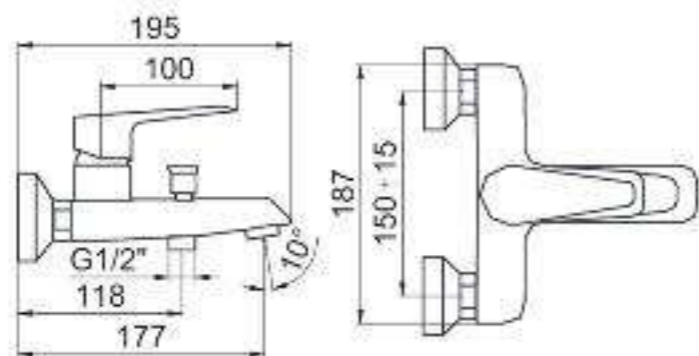

COD. 3910

Bathtub mixer complete with shower kit / *Bathtub mixer complete with shower kit*
Finitura/ Finishing : cromo / chrome