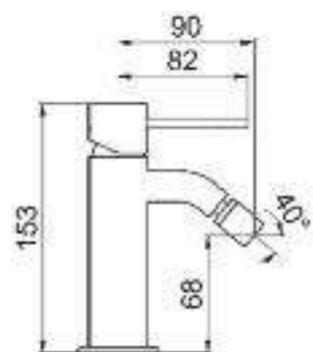

COD. 2851

Miscelatore bidet d.25 con scarico click-clack 1" 1/4 e attacchi flessibili / Bidet basin mixer d. 25 With click-clack 1" 1/4 with flex hoses
Finitura/ Finishing : cromo / chrome

COD. 126001C

Kit termostatico coassiale bordo vasca tondo completo di kit doccia / Deck mounted for bath with 4 holes with shower kit
Finitura/ Finishing : cromo / chrome

COD. 121506C

Batteria bordo vasca 4 fori completo di doccia / Deck mounted for bath with 4 holes with shower kit
Finitura/ Finishing : cromo / chrome

COD. 141020C

Miscelatore vasca a pavimento completo di doccia e accessori

Floor bath mixer with shower and accessories

Finitura/ Finishing : cromo / chrome