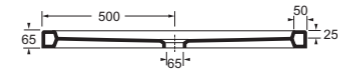

Art. 5616 / 70x100 cm.