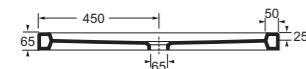

Art. 5716 / 70x90 cm.