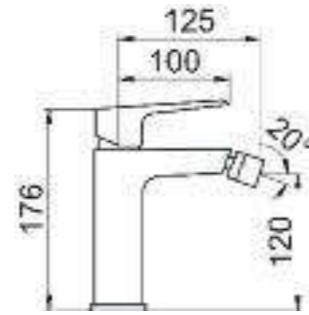

COD. 3950

Miscelatore bidet con scarico click-clack 1" 1/4 e attacchi flessibili / Tall wash basin mixer with click-clack 1" 1/4 with flex hoses
Finitura/ Finishing : cromo / chrome