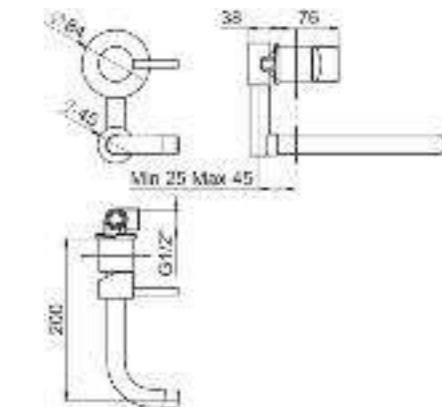

COD. 2836

Miscelatore lavabo ad incasso con 2 piastre / Wash basin mixer concealed with two plates
Finitura/ Finishing : cromo / chrome