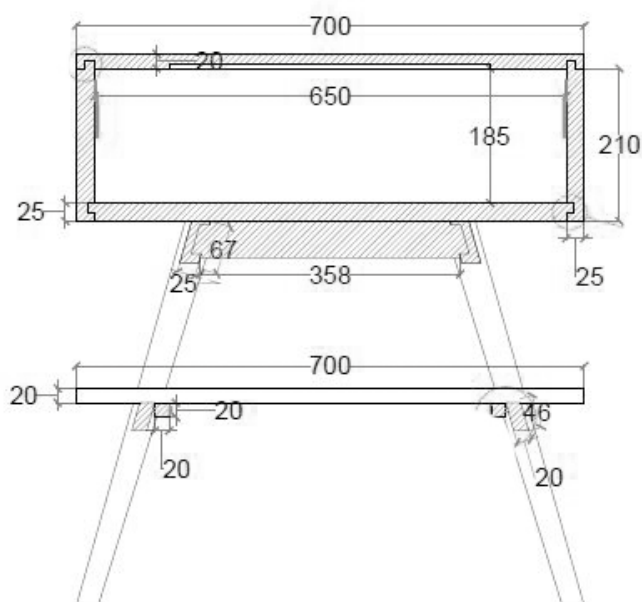

CP880FEELC

Lavandino Index Feel

Misure/Sizes 70x50 h76 cm

Codice prezzo/Price code 87D