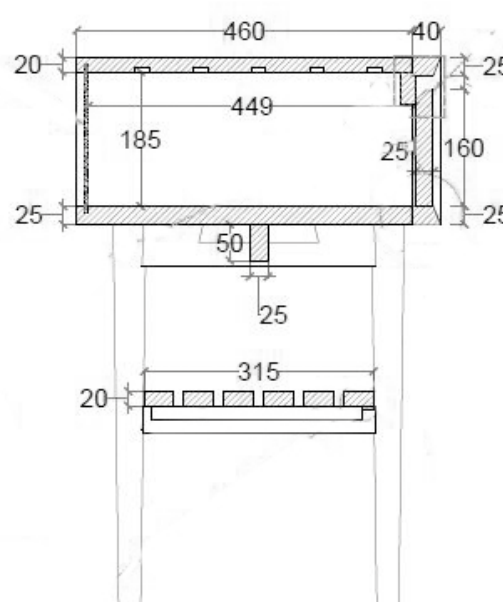

CP880FEELC

Lavandino Index Feel

Misure/Sizes 70x50 h76 cm

Codice prezzo/Price code 87D