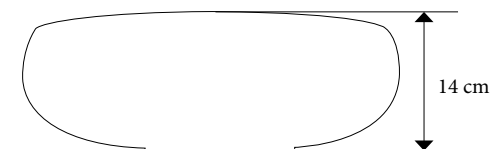

CP880FEELC

Lavandino Index Feel

Misure/Sizes 70x50 h76 cm

Codice prezzo/Price code 87D