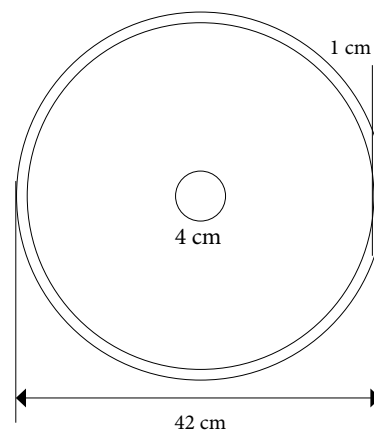

**CP950FEEL**

**Lavandino Index Feel**

Misure/Sizes ø 42 x 14 h cm

Codice prezzo/Price code 83A

# Index Feel

**CP601FEEL**

**Specchio Feel**

Misure/Sizes  $\varnothing$  50 cm

Codice prezzo/Price code 73C

**CP950FEEL**

**Lavandino Index Feel**

Misure/Sizes  $\varnothing$  42 x 14 h cm