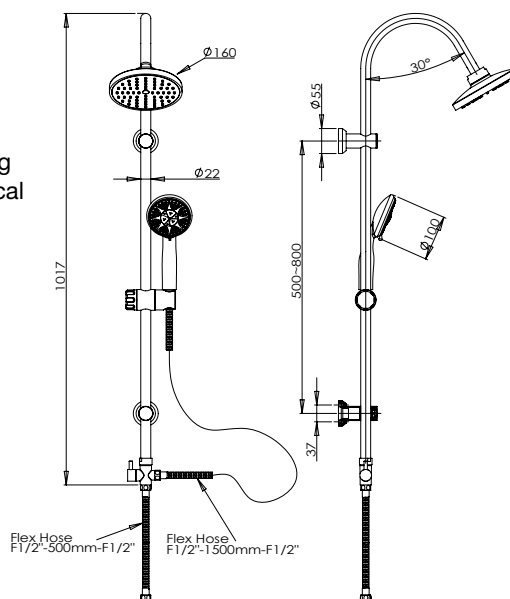

MILANO

Colonna doccia regolabile a fori esistenti, soffione $\varnothing$ 160, deviatore meccanico, doccia 3 getti

Shower column adaptable to existing holes, $\varnothing$ 160 shower head, mechanical diverter, 3 jets handshower