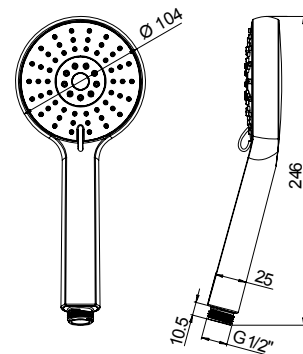

Cod.
1291141JA00

finitura - finishing
chromo - chrome

prezzo - price
€ 20,00