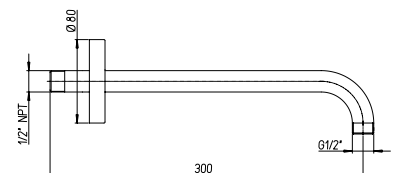

Ceiling shower arm with
strengthened fixing, 25x25

Cod.
1111070JA00

finitura - finishing
chromo - chrome

prezzo - price
€ 50,00

Braccio doccia a parete Ø22

Ø22 wall shower arm

Cod.
1111071JA00 150 mm
1111072JA00 200 mm
1111073JA00 200 mm