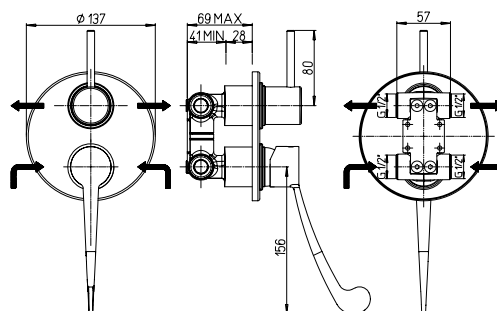

Miscelatore doccia incasso
con deviatore rotativo 2 uscite
Built-in single-lever bath-shower
mixer with 2-way rotary diverter valve