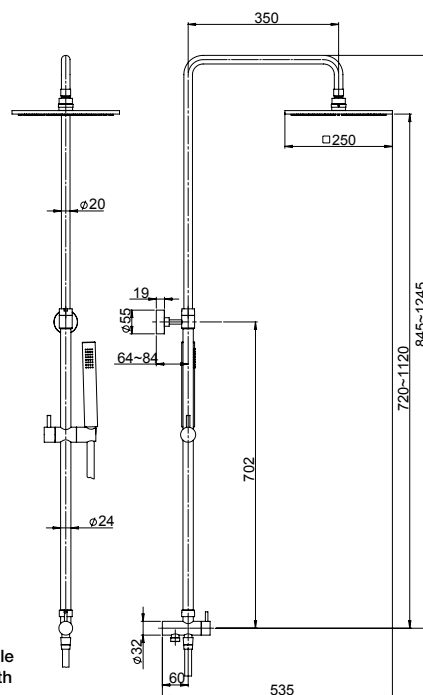

SUNSET

Colonna doccia tonda TELESCOPICA ottone con deviatore e flessibile di collegamento cm 60, interasse fisso, telescopica regolabile in altezza, set fissaggio in ottone, supporto scorrevole ABS, flessibile PVC nero cm 150, deviatore ottone a parete, doccia e soffione ultrapiatto 250x250 mm

Adjustable round shower column in brass with diverter and flexible connection cm 60, fixed centres. Brass fixing kit, adjustable shower holder in ABS, PVC black flexible 150 cm, wall mounted diverter in brass, handshower and ultra-thin shower head 250x250 mm

soffioni doccia acciaio inox ultrapiatti ultra-thin stainless steel shower heads

soffione regolabile adjustable shower head

PVC nero cm 150 doppia calotta girevole PVC black flexible hose with swivel nut, 150 cm