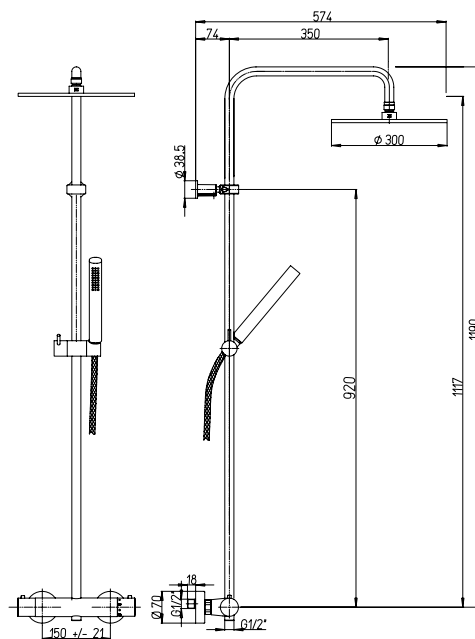

Cod.
OSU00199JA05

finitura - finishing
cromo - chrome

prezzo - price
€ 430,00