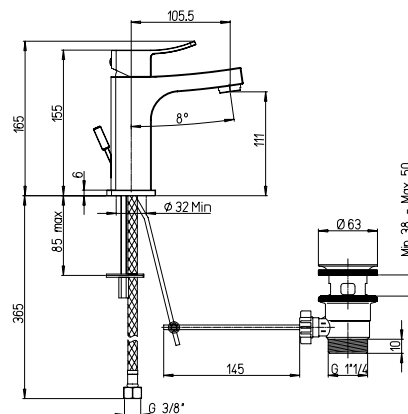

TANK

TANK

Miscelatore monoforo lavabo,
scarico automatico 1"1/4

Single-lever basin mixer
with 1"1/4 pop-up waste

1150091

Cod.
OTN00088JA00

finitura - finishing
chromo - chrome

prezzo - price
€ 145,00