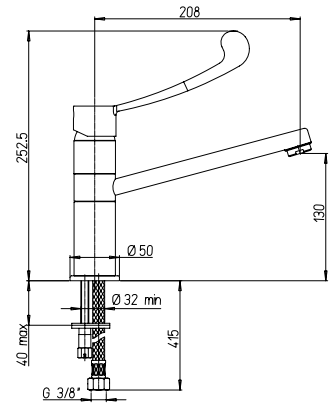

Cod.
OSL00101JA00

finitura - finishing
cromo - chrome

prezzo - price
€ 140,00