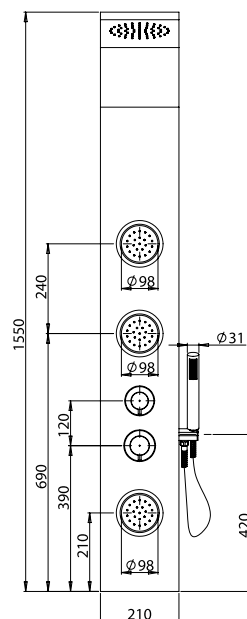

Cod.
0HR...200D16

finitura - finishing
cromo - chrome

prezzo - price
€ 370,00