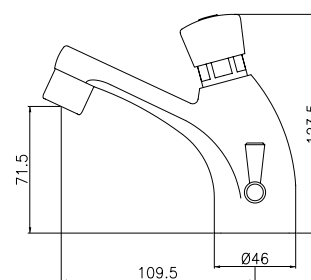

Cod.
OHR00152TC16

finitura - finishing
chromo - chrome

prezzo - price
€ 170,00