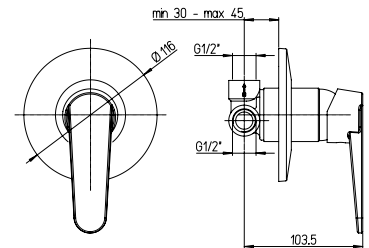

Cod.
OFA00410JA00

finitura - finishing
chromo - chrome

prezzo - price
€ 45,00