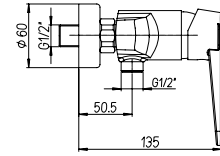

Cod.
OFA00028JA00

finitura - finishing
chromo - chrome

prezzo - price
€ 70,00