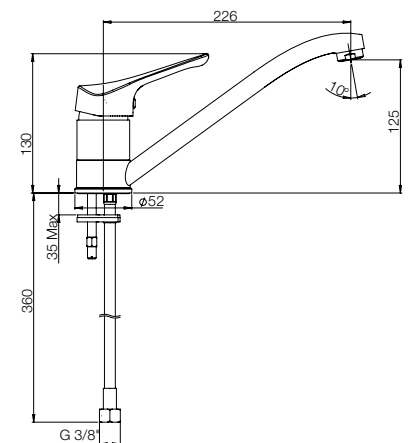

prezzo - price
€ 53,00