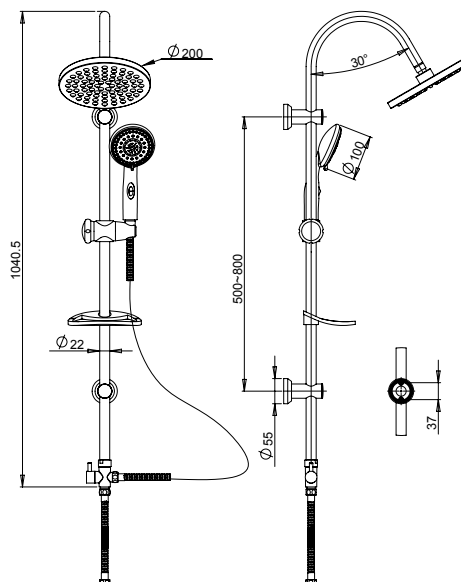

Cod.
OHR00846E16

finitura - finishing
cromo - chrome

prezzo - price
€ 100,00