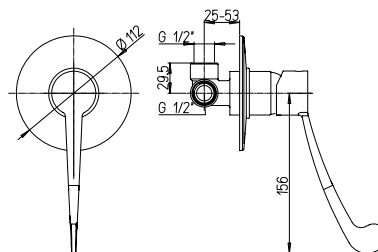

Cod.
OSL00410JA00

finitura - finishing
chromo - chrome

prezzo - price
€ 65,00