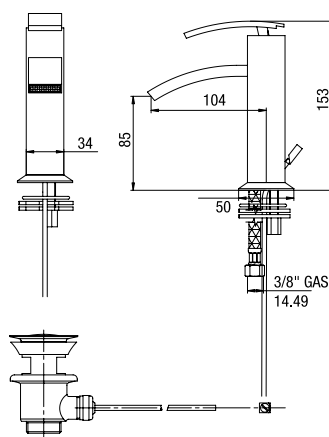

finitura **cromo**
finishing **chrome**

GLINT

GLINT

Miscelatore monoforo lavabo,
scarico automatico 1"1/4

Single-lever basin mixer
with 1"1/4 pop-up waste

1150066A11

Cod.
0IQ00088JA00

finitura - finishing
chromo - chrome