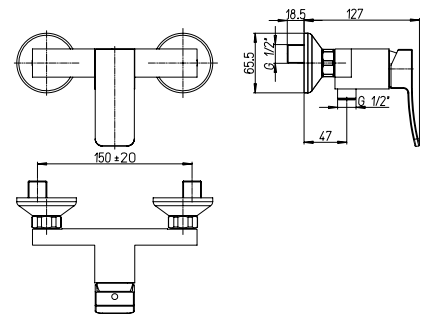

Single lever bath-shower mixer
with adjustable shower kit

1150093

Cod.
OTI00003JA02

finitura - finishing
chromo - chrome

prezzo - price
€ 195,00

Miscelatore doccia
esterno 1/2"

1/2" single-lever
shower mixer