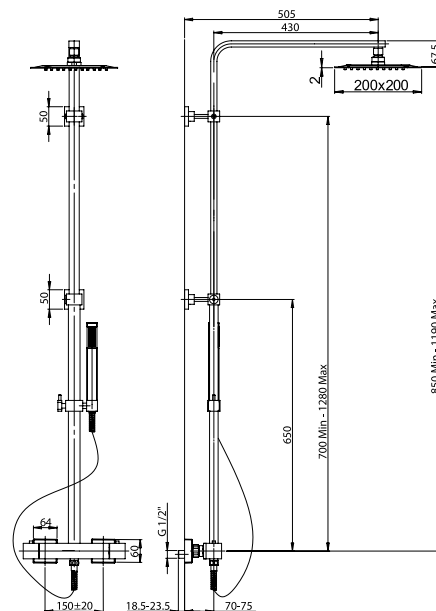

Adjustable shower column with thermostatic mixer, 38° safety button, integrated diverter, brass tube, brass adjustable shower holder and ultra-thin shower head 200x200 mm

soffioni doccia acciaio inox ultrapiatti ultra-thin stainless steel shower heads