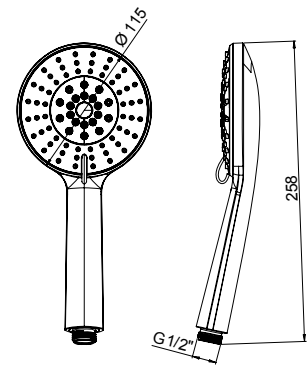

Cod.
1291143JA00

finitura - finishing
chromo - chrome

prezzo - price
€ 25,00