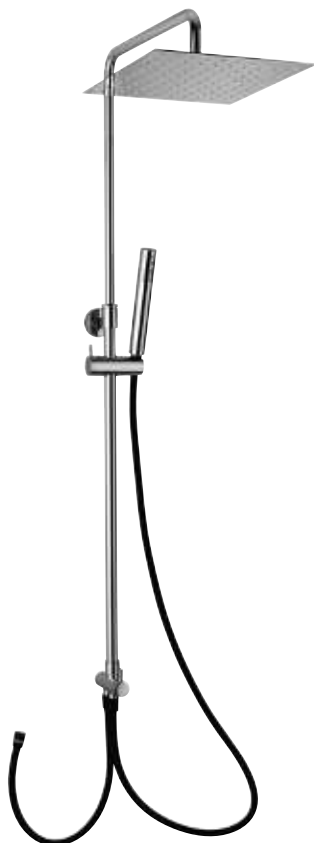

Adjustable round shower column in brass with diverter and flexible connection cm 60, fixed centres. Brass fixing kit, adjustable shower holder in ABS, PVC black flexible 150 cm, wallmounted diverter in brass, handshower and ultra-thin shower head Ø 250 mm

Cod.
OSU00846JA01

finitura - finishing
cromo - chrome

prezzo - price
€ 430,00

SUNSET

Colonna doccia tonda TELESCOPICA ottone con deviatore e flessibile di collegamento cm 60, interasse fisso, telescopica regolabile in altezza, set fissaggio in ottone, supporto scorrevole ABS, flessibile PVC nero cm 150, deviatore ottone a parete, doccia e soffione ultrapiatto 250x250 mm

Adjustable round shower column in brass with diverter and flexible connection cm 60, fixed centres. Brass fixing kit, adjustable shower holder in ABS, PVC black flexible 150 cm, wall mounted diverter in brass, handshower and ultra-thin shower head 250x250 mm