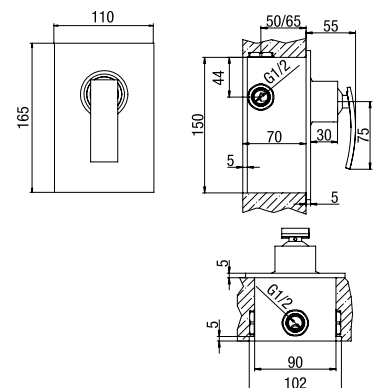

1/2" single-lever
shower mixer

1150014

Cod.
0IQ00028JA00

finitura - finishing
chromo - chrome

prezzo - price
€ 453,00

Miscelatore doccia incasso

Built-in single-lever
shower mixer

1150014