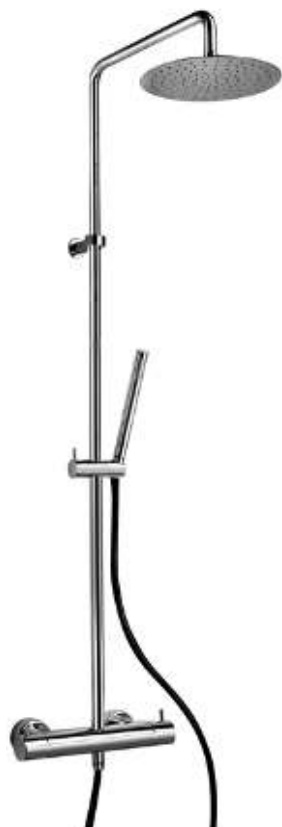

SUNSET

Colonna doccia con miscelatore termostatico con maniglie ABS cromate e pulsante di sicurezza 38°, deviatore integrato, tubo in ottone, supporto doccia scorrevole e soffione Ø 200 mm

Adjustable shower column with thermostatic mixer, 38° safety button, integrated diverter, brass tube, brass adjustable shower holder and shower head Ø 200 mm

soffioni doccia
acciaio inox ultrapiatti
ultra-thin stainless
steel shower heads

soffione regolabile
adjustable shower head

PVC nero cm 150
doppia calotta girevole
PVC black flexible hose
with swivel nut, 150 cm