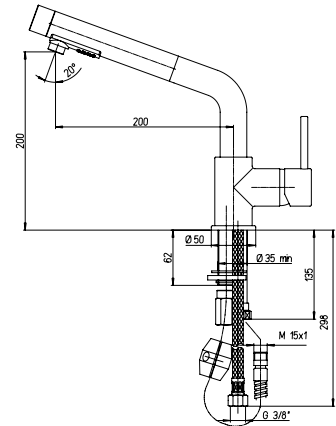

prezzo - price
€ 219,00

finitura - finishing
chromo - chrome