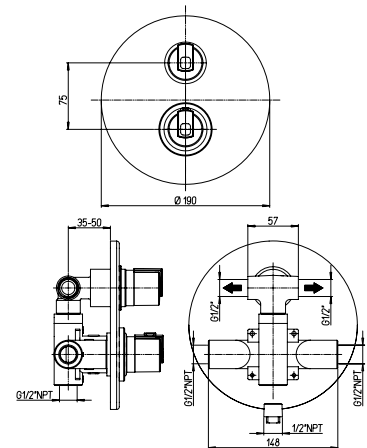

Cod.
0AU00444JA00

finitura - finishing
chromo - chrome

prezzo - price
€ 265,00