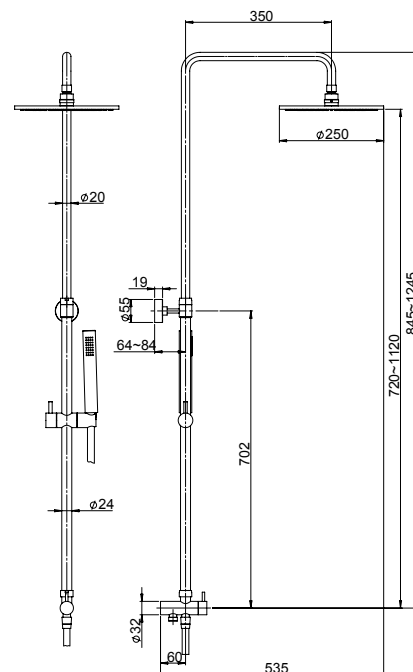

Cod.
OSU00846JA01

finitura - finishing
cromo - chrome

prezzo - price
€ 430,00