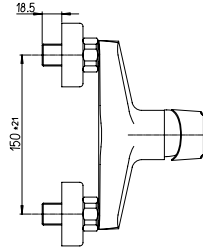

Cod.
OFA00028JA00

finitura - finishing
chromo - chrome

prezzo - price
€ 70,00