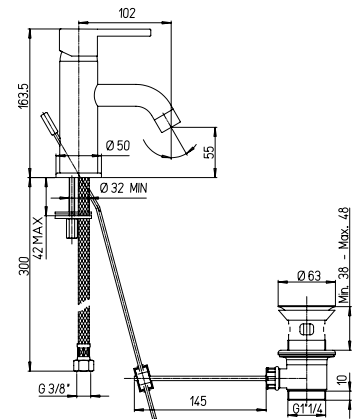

prezzo - price
€ 145,00

TANK

finitura **cromo**
finishing **chrome**

SUNSET

SUNSET

Miscelatore monoforo lavabo, scarico automatico 1"1/4

Single-lever basin mixer with 1"1/4 pop-up waste

1150016