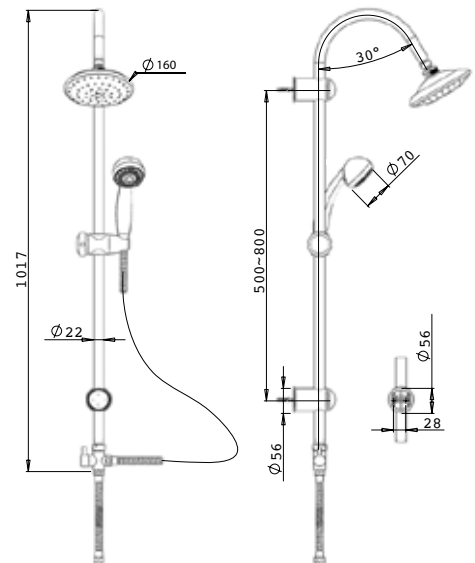

soffione regolabile

Cod.
OZO00846A16

finitura - finishing
cromo - chrome

prezzo - price
€ 65,00