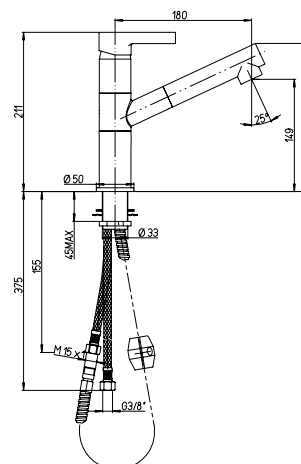

prezzo - price
€ 168,00