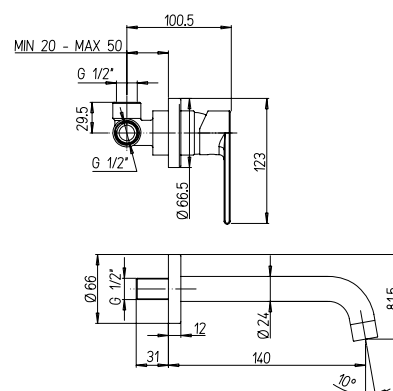

prezzo - price

€ 145,00

€ 145,00