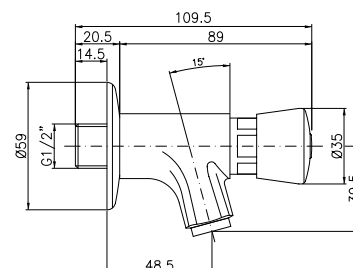

Cod.
OHR00497TA16

finitura - finishing
chromo - chrome

prezzo - price
€ 75,00