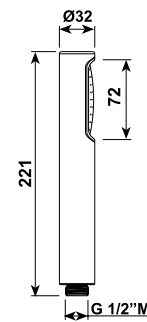

Cod.
1291089JA00

finitura - finishing
chromo - chrome

prezzo - price
€ 24,00