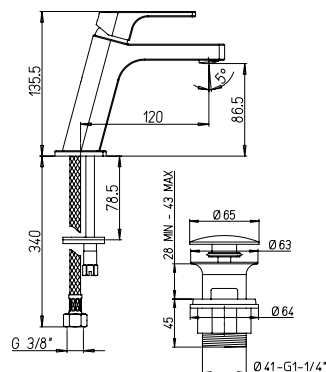

cromo - chrome

prezzo - price

€ 135,00

€ 135,00

Miscelatore lavabo a muro,
bocca interasse mm 140

Single-lever wall mounted mixer,
140 mm spout

1150014

Cod.