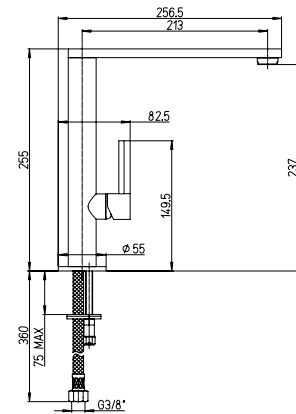

prezzo - price
€ 335,00
€ 365,00
€ 395,00