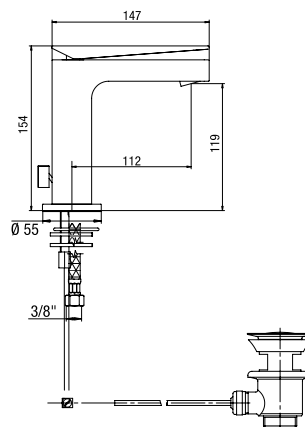

Cod.
OAM00088JA00

finitura - finishing
chromo - chrome

prezzo - price
€ 249,00