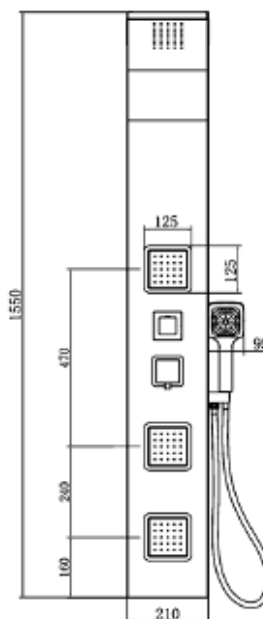

Cod.
0HR00200C16

finitura - finishing
cromo - chrome

prezzo - price
€ 320,00