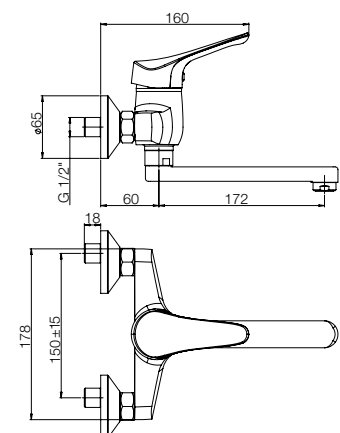

kitchen mixer

Cod.
OZO00062A16

finitura - finishing
chromo - chrome

prezzo - price
€ 55,00

1150011

Monocomando lavello a muro
Wall mounted single-lever

kitchen mixer

Cod.
ORE00062A16