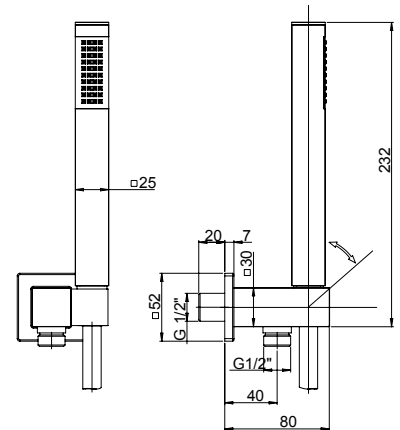

prezzo - price
€ 125,00

finitura - finishing
chromo - chrome

SHOWER KIT

Kit doccia a parete snodato
ottone con doccetta 1 getto e
flessibile nero cm 150

Adjustable brass shower kit
with joint, 1-jet hand shower
and black flexible hose cm 150