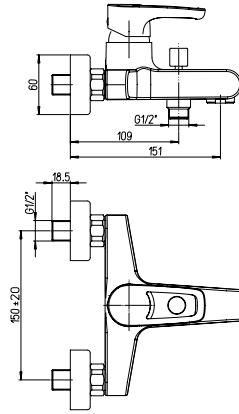

Cod.
OSH00003JA01

finitura - finishing
chromo - chrome

prezzo - price
€ 150,00