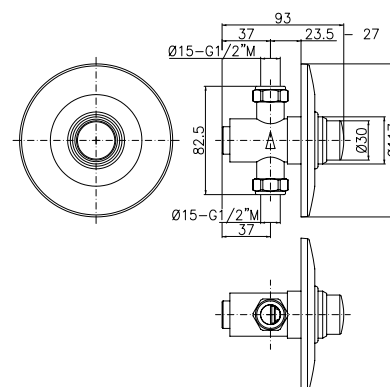

Rubinetto temporizzato per doccia incasso

Cod.
OHR00410TA16

finitura - finishing
chromo - chrome

prezzo - price
€ 95,00