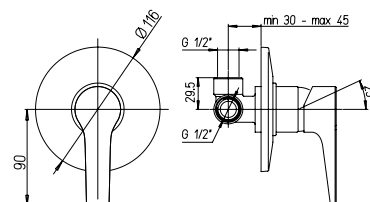

1150014

Cod.
OMG00410JA00

finitura - finishing
chromo - chrome

prezzo - price
€ 60,00