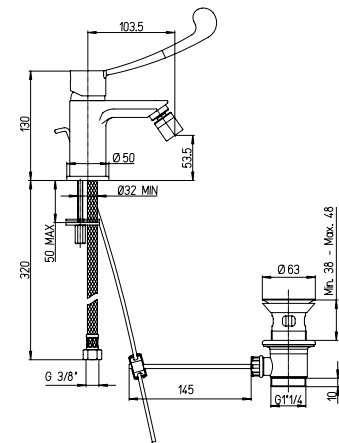

Cod.
OSL00094JA00

finitura - finishing
chromo - chrome

prezzo - price
€ 110,00