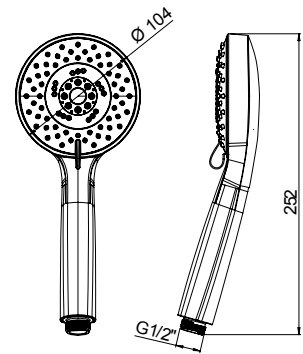

Doccetta anticalcare
in ABS - 1 getto

Anti-limestone ABS
hanshower - 1 jet

Cod.
1291089JA00

finitura - finishing
chromo - chrome

prezzo - price
€ 24,00

DOCCE

Doccetta anticalcare ovale
in ABS - 5 getti

Anti-limestone oval ABS
handshower - 5 jets