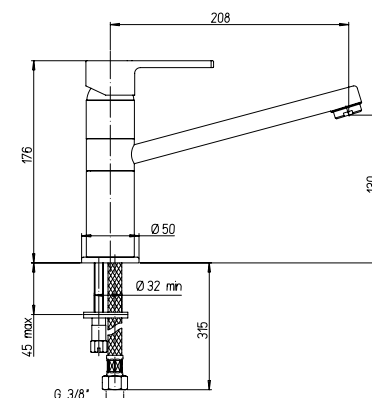

prezzo - price
€ 119,00