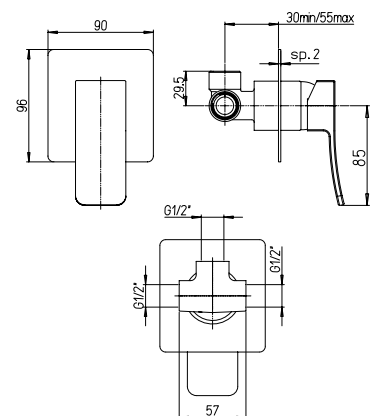

1150014

Cod.
OTN00410JA00

finitura - finishing
chromo - chrome

prezzo - price
€ 80,00