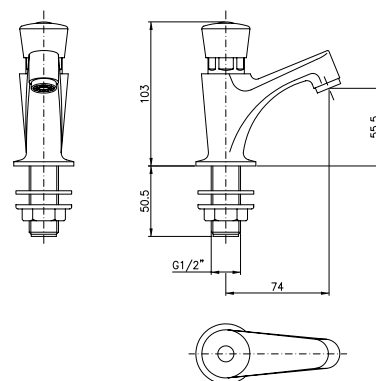

SPECIALI

Rubinetto temporizzato a durata
preregolata per lavabo con basetta

Cod.
OHR00152TA16

finitura - finishing
chromo - chrome

prezzo - price
€ 80,00