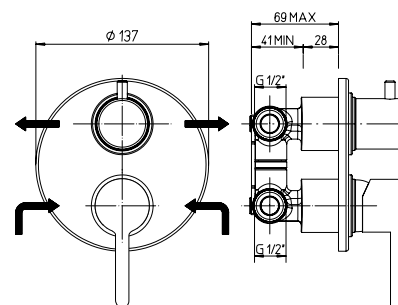

Cod.
OSU00400JA00

finitura - finishing
cromo - chrome

prezzo - price
€ 135,00