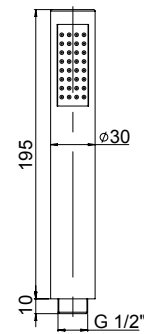

Cod.
1291146JA00

finitura - finishing
chromo - chrome

prezzo - price
€ 13,00