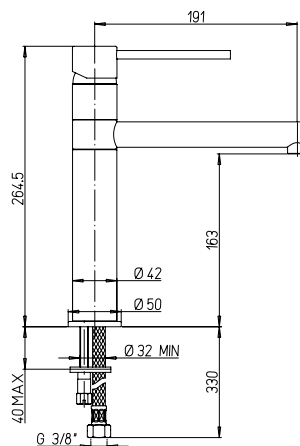

prezzo - price
€ 156,00
€ 176,00
€ 196,00