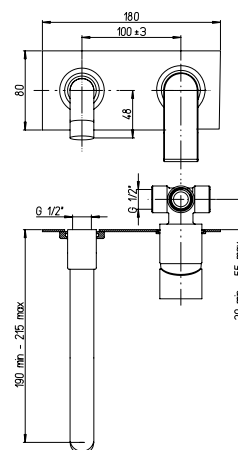

prezzo - price

€ 190,00

€ 190,00