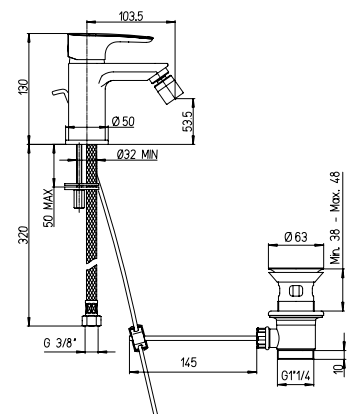

Cod.
OSH00094JA00

finitura - finishing
chromo - chrome

prezzo - price
€ 80,00