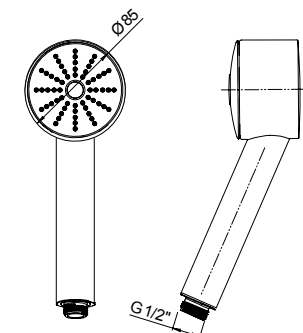

prezzo - price
€ 20,00

Doccetta minimalista
tonda in ABS

Round minimalist
handshower in ABS

Cod.
1291147JA00

finitura - finishing
chromo - chrome

prezzo - price
€ 15,00

HANDSHOWER

Doccetta anticalcare ovale
in ABS - 3 getti