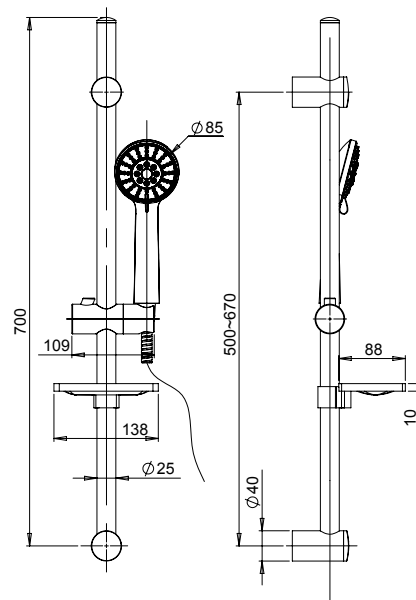

Cod.
OFA00900JA00

finitura - finishing
cromo - chrome

prezzo - price
€ 52,00