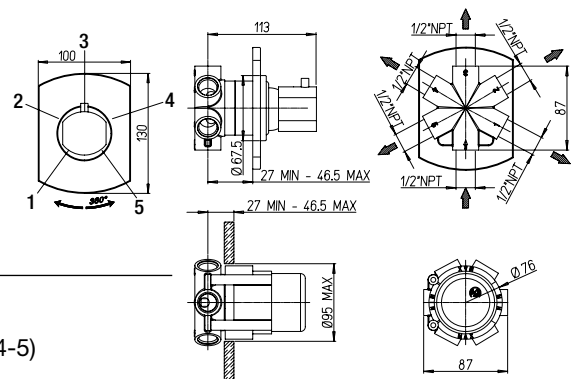

Cod.
OSU00709JA02

finitura - finishing
chromo - chrome

prezzo - price
€ 170,00

Deviatore rotativo
incasso 5 uscite

5-way built-in rotary
diverter valve

solo deviazione - senza chiusura
uscite primarie (posizione 1-2-3-4-5)