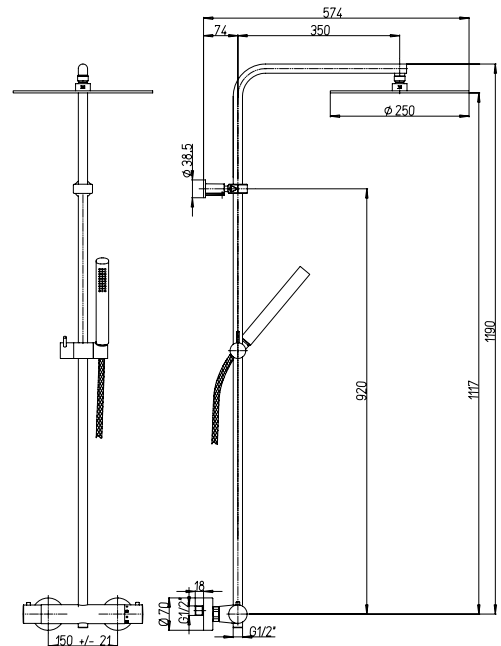

Cod.
OTI00709JA00

finitura - finishing
cromo - chrome

prezzo - price
€ 480,00