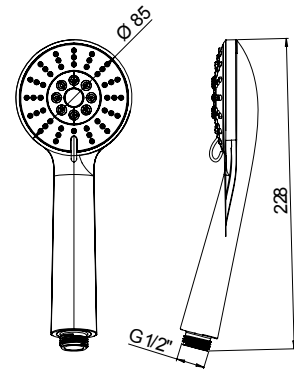

Cod.
1291140JA00

finitura - finishing
chromo - chrome

prezzo - price
€ 15,00