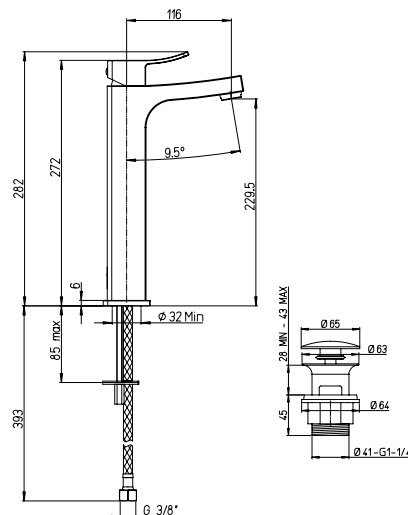

Cod.
00TN00488JA00

finitura - finishing
chromo - chrome

prezzo - price
€ 175,00

Miscelatore monoforo bidet,
scarico automatico 1"1/4

Single-lever bidet mixer
with 1"1/4 pop-up waste

1150091