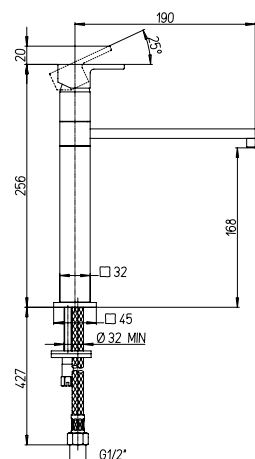

prezzo - price
€ 150,00