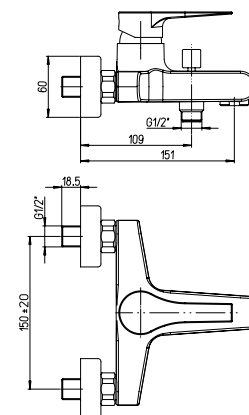

prezzo - price
€ 170,00

Cod.
OMG00094JA00

finitura - finishing
chromo - chrome