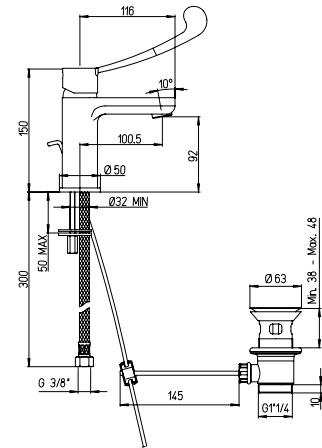

Cod.
OSL00088JA00

finitura - finishing
chromo - chrome

prezzo - price
€ 110,00