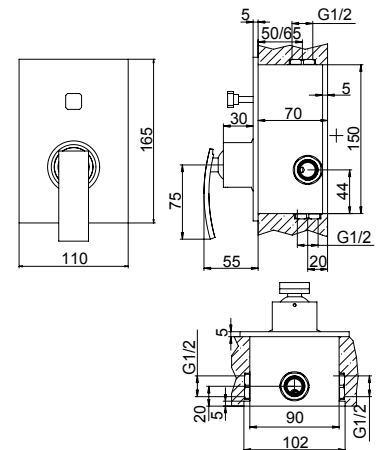

GLINT

Miscelatore doccia incasso
con deviatore

Built-in single-lever bath-shower
mixer with diverter

1150014

Cod.
0IQ00400JA00

finitura - finishing
cromo - chrome

prezzo - price
€ 297,00