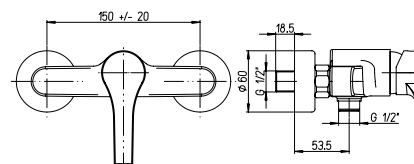

1150014

Cod.
OMG00028JA01

finitura - finishing
chromo - chrome

prezzo - price
€ 105,00