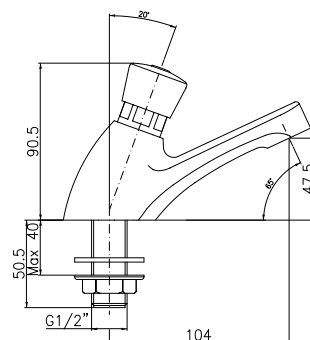

Cod.
OHR00152TB16

finitura - finishing
chromo - chrome

prezzo - price
€ 90,00