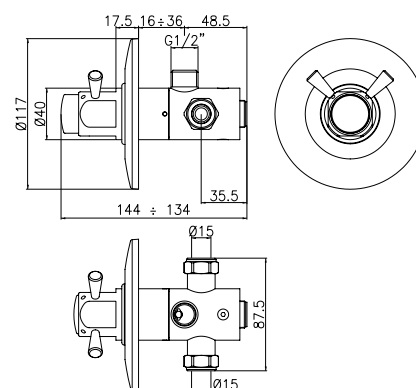

Miscelatore doccia incasso prolungato

Cod.
OHR00410TB16

finitura - finishing
chromo - chrome

prezzo - price
€ 210,00