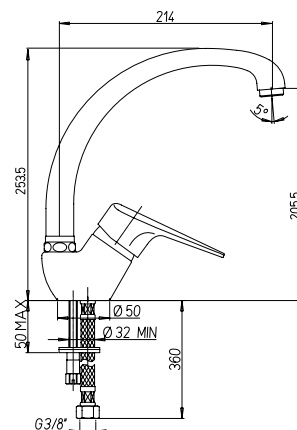

prezzo - price
€ 83,00
€ 95,00
€ 116,00