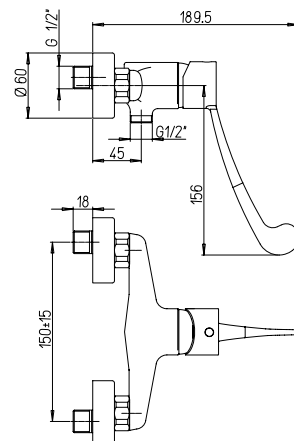

Cod.
OSL00028JA00

finitura - finishing
chromo - chrome

prezzo - price
€ 105,00