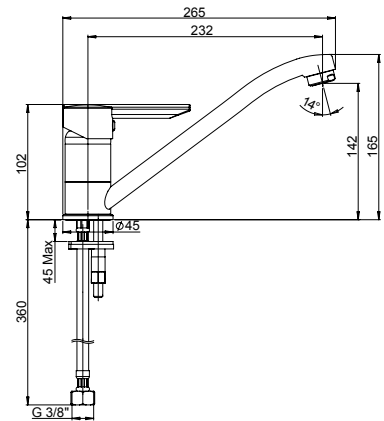

prezzo - price
€ 69,00