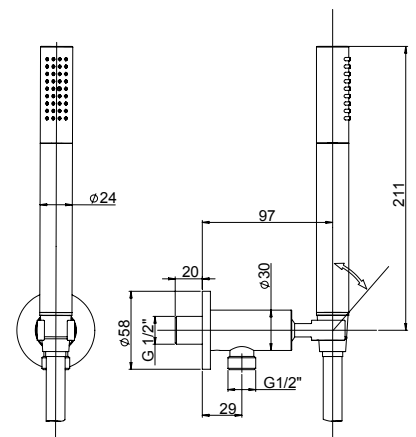

prezzo - price
€ 110,00

finitura - finishing
chromo - chrome

Cod.
OSU00709JA01

Kit doccia a parete snodato
ottone con doccetta 1 getto e
flessibile nero cm 150

Adjustable brass shower kit
with joint, 1-jet hand shower
and black flexible hose cm 150