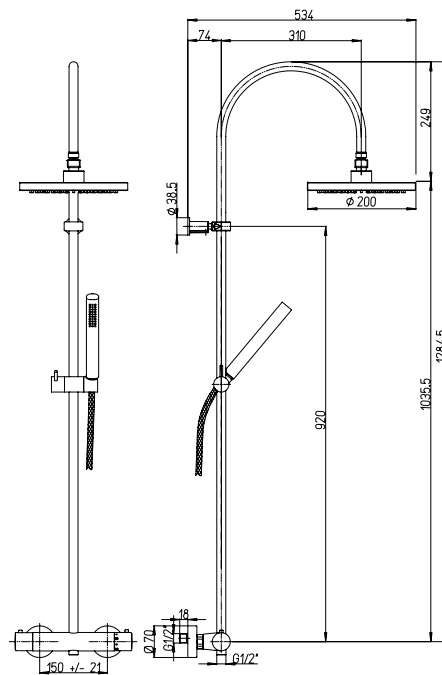

Adjustable shower column with thermostatic mixer, 38° safety button, integrated diverter, brass tube, brass adjustable shower holder and shower head Ø 200 mm

soffione regolabile
adjustable shower head

PVC nero cm 150
doppia calotta girevole
PVC black flexible hose
with swivel nut, 150 cm