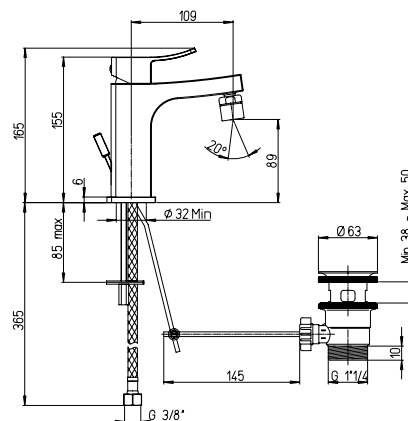

Cod.
OTN00094JA00

finitura - finishing
chromo - chrome

prezzo - price
€ 145,00