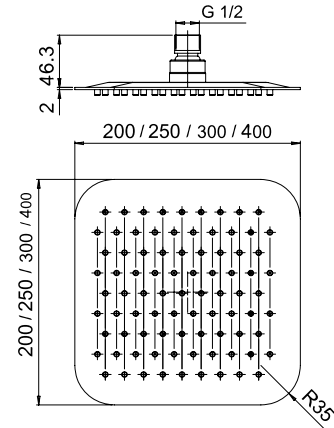

SHOWER HEAD

Soffione anticalcare in acciaio inox ultrapiatto

Ultra-thin stainless steel and anti-limestone shower head