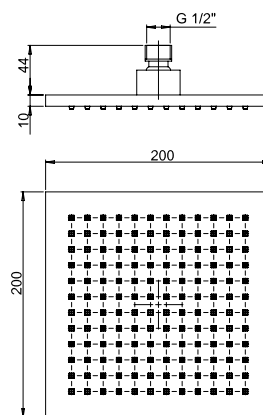

SOFFIONI

Cod.
1811050JA00

finitura - finishing
chromo - chrome

prezzo - price
€ 50,00