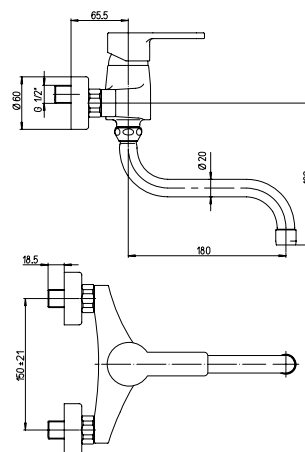

prezzo - price

€ 109,00