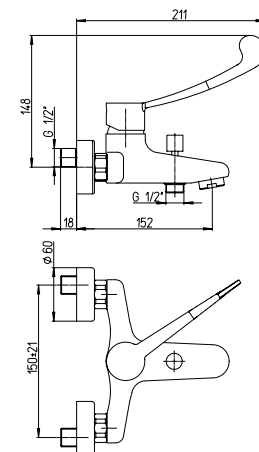

Cod.
OSL00011JA00

finitura - finishing
chromo - chrome

prezzo - price
€ 125,00