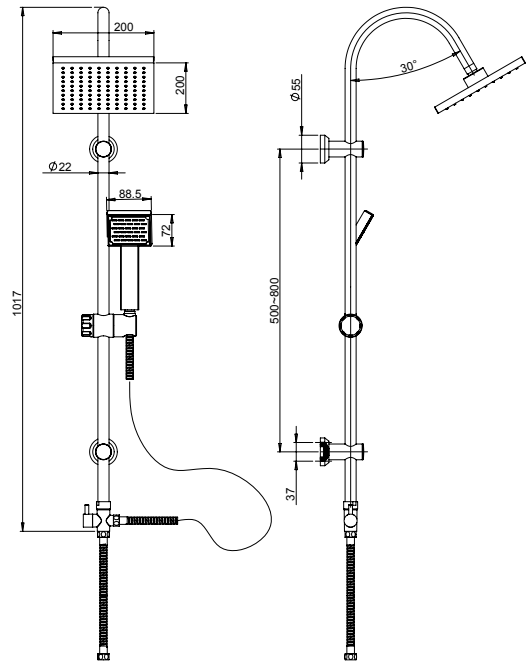

Shower column adabtable to existing holes, 200x200 minimalist square shower head, mechanical diverter, minimalist handshower

soffione regolabile

Cod.
0HR00846D16

finitura - finishing
cromo - chrome

prezzo - price
€ 100,00