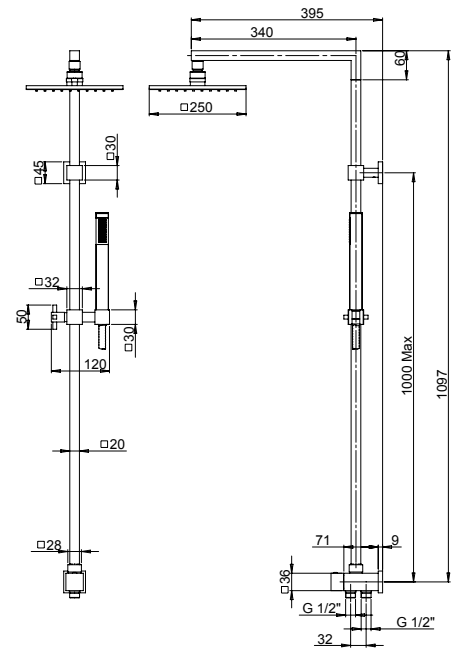

Square shower column in brass with diverter and flexible connection 60 cm, adjustable centres. Brass fixing kit, adjustable shower holder in brass, chrome flexible 150 cm, wall-mounted diverter in brass, handshower and ultra-thin shower head 250x250 mm