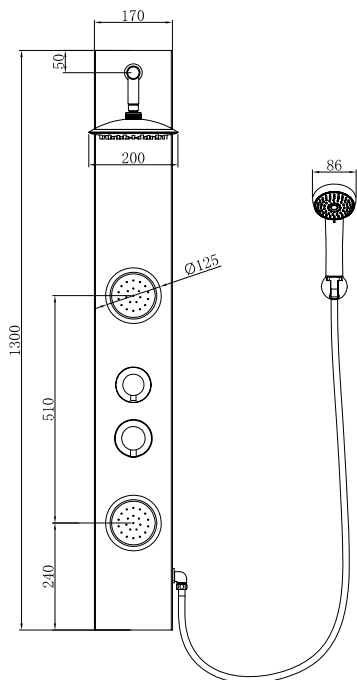

Cod.
0HR00200B16

finitura - finishing
cromo - chrome

prezzo - price
€ 275,00