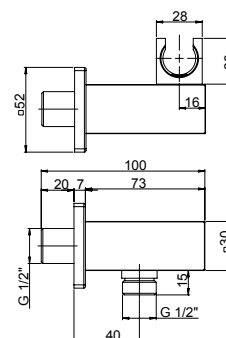

SUPPORTI E PRESE ACQUA

Supporto duplex quadrato snodato
con presa acqua in ottone

Square adjustable brass shower
holder with water outlet

Cod.
1741169JA00

finitura - finishing
cromo - chrome

prezzo - price
€ 80,00