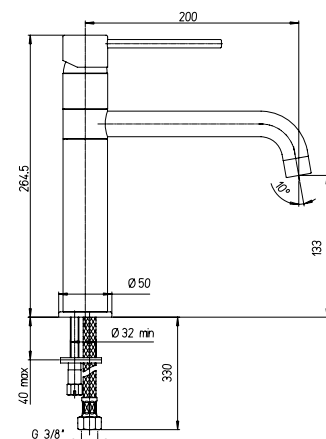

prezzo - price
€ 145,00
€ 165,00
€ 185,00

1150014

Cod.
OES..127A16