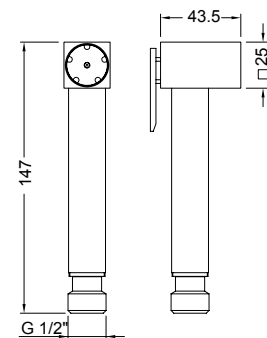

Cod.
1291135JA00

finitura - finishing
chromo - chrome

prezzo - price
€ 172,00