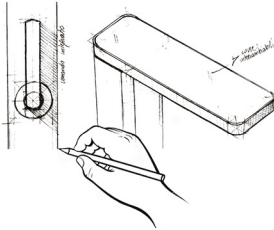

BD33110 Brushed Stainless Steel finish

WELLNESS IN SHOWER

OUTDOOR INOX

BD34810 - BD34910 - BD34610 Brushed Stainless Steel finish

GUGLIELMI

MADE IN ITALY

DESIGN ITALIANO
ITALIAN DESIGN

QUALITÀ E AMBIENTE
QUALITY AND ENVIRONMENT