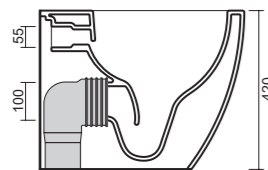

da mm 60 a 140
Art. CTL21172