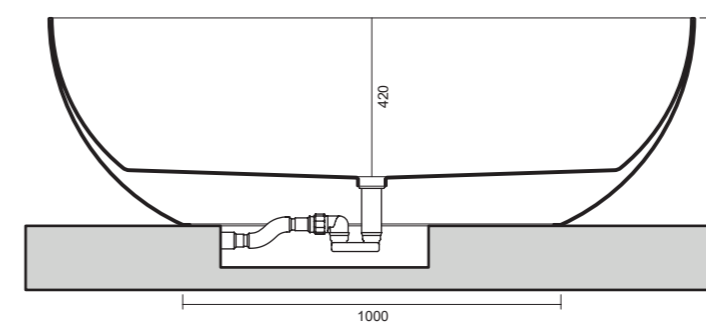

art. 0601
BLUM Vasca ovale freestanding in solid surface cm 171x75. Piletta click clack, sifone e tubo flessibile inclusi.
BLUM freestanding oval solid surface Bathtub cm 171x75. Click clack waste, siphon and flexible hose included.