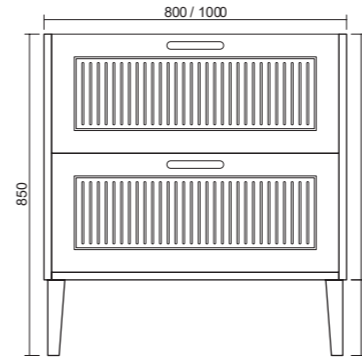

art. **0722**
Lavabo per mobile cm 81.
Washbasin cm 81 for furniture.
art. **0723**
Lavabo per mobile cm 101.
Washbasin cm 101 for furniture.

art. **9015**
Mobile sospeso cm 80.
Wall hung furniture cm 80.
art. **9016**
Mobile sospeso cm 100.
Wall hung furniture cm 100.
art. **9017**
Piede in legno per mobile sospeso.
Wooden foot for wall hung furniture.