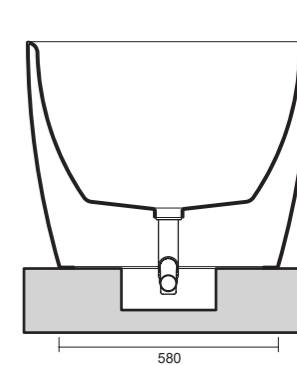

art. 0603
Vasca Ovale cm 150x75
Oval Bathtub cm 150x75

art. 0604
Vasca Ovale cm 170x75
Oval Bathtub cm 170x75

art. 0603
DEY Vasca ovale freestanding in acrilico cm 150x75. Piletta click clack, sifone e tubo flessibile inclusi.
DEY freestanding oval acrylic Bathtub cm 150x75. Click clack waste, siphon and flexible hose included.