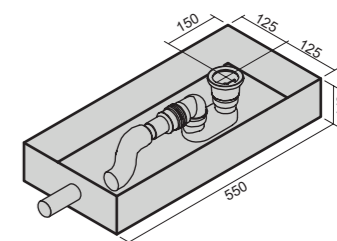

art. 0603
Vasca Ovale cm 150x75
Oval Bathtub cm 150x75

art. 0604
Vasca Ovale cm 170x75
Oval Bathtub cm 170x75

art. 0603
DEY Vasca ovale freestanding in acrilico cm 150x75. Piletta click clack, sifone e tubo flessibile inclusi.
DEY freestanding oval acrylic Bathtub cm 150x75. Click clack waste, siphon and flexible hose included.