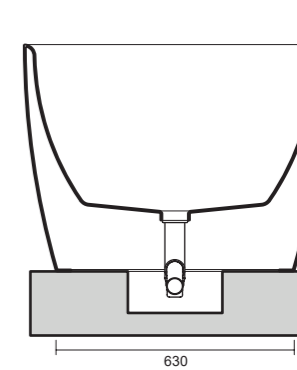

art. 0603
Vasca Ovale cm 150x75
Oval Bathtub cm 150x75

art. 0604
Vasca Ovale cm 170x75
Oval Bathtub cm 170x75

art. 0604
DEY Vasca ovale freestanding in acrilico cm 170x75. Piletta click clack, sifone e tubo flessibile inclusi.
DEY freestanding oval acrylic Bathtub cm 170x75. Click clack waste, siphon and flexible hose included.