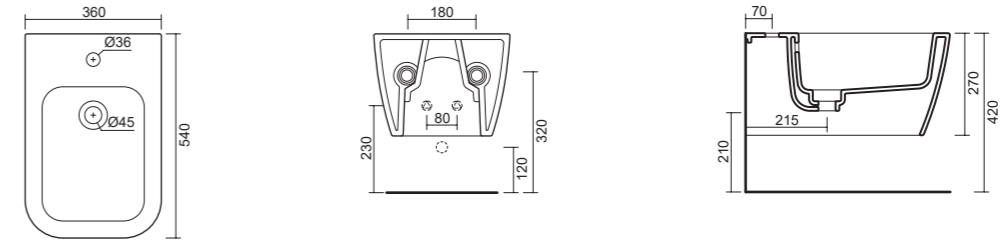

art. 0204

Bidet sospeso monoforo completo di piletta skip up in ceramica flat. Fissaggio non incluso.
One hole wall hung Bidet with pvc drain and ceramic cover plate flat included. Screws not included.