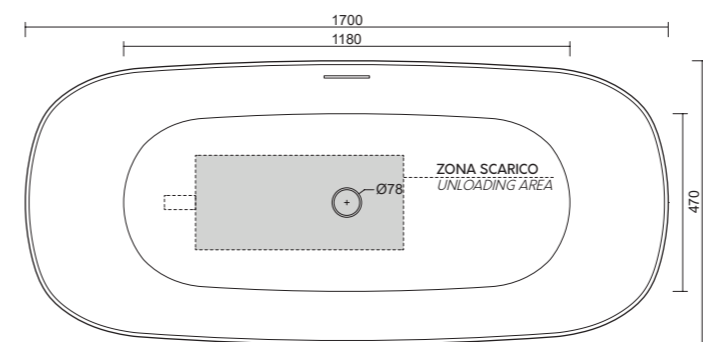

art. 0605
CULT Vasca rettangolare freestanding in acrilico cm 170x75. Piletta click clack, sifone e tubo flessibile inclusi.
CULT freestanding rectangular acrylic Bathtub cm 170x75. Click clack waste, siphon and flexible hose included.