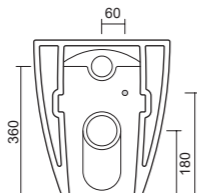

Art. CTS21190