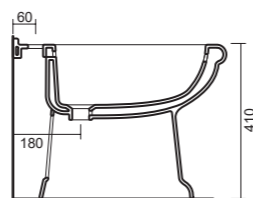

art. 0760
Vasca freestanding in Acrilico cm 170x77. Piedi, piletta, sifone e colonna di scaico inclusi.
Freestanding Acrylic Bathtub cm 170x77. Feet, drain, siphon and draining column included.