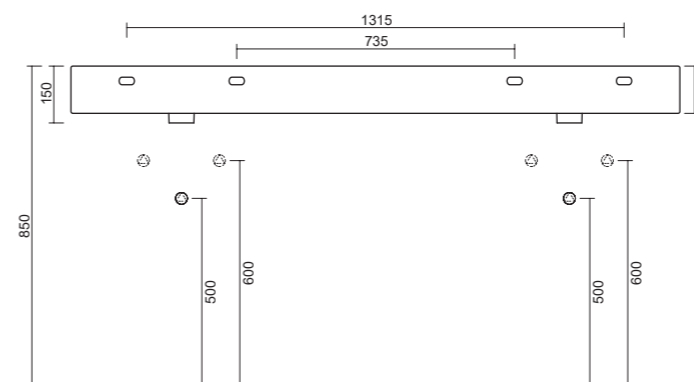

art. **XLAV161DV**