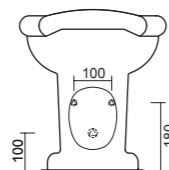

art. 0760
Vasca freestanding in Acrilico cm 170x77. Piedi, piletta, sifone e colonna di scaico inclusi.
Freestanding Acrylic Bathtub cm 170x77. Feet, drain, siphon and draining column included.