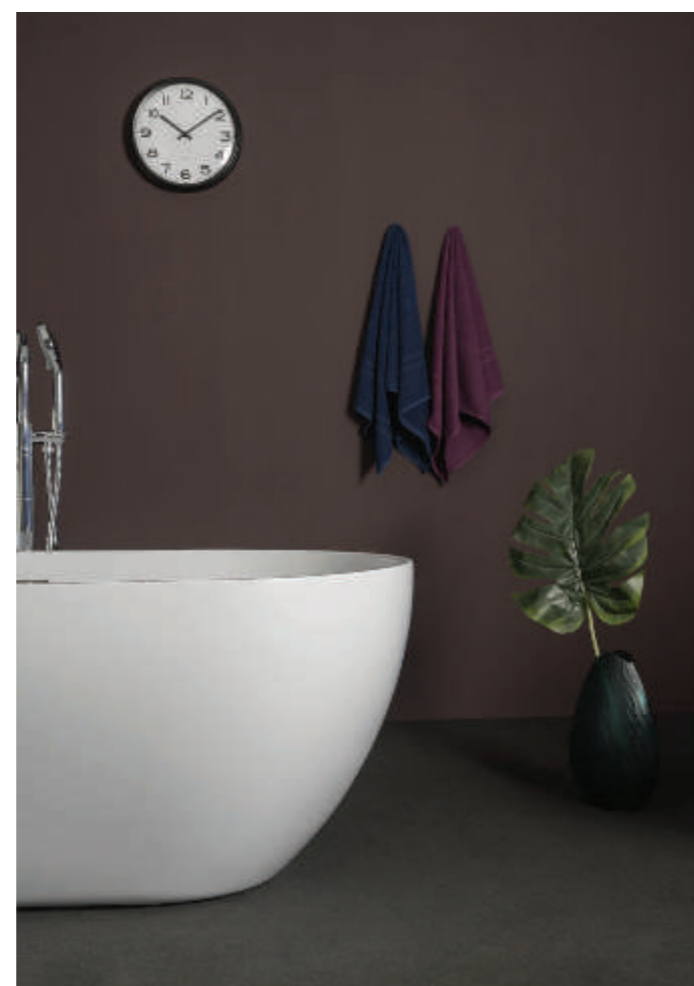

art. 0607
Vasca Ovale cm 170x80
Oval Bathtub cm 170x80