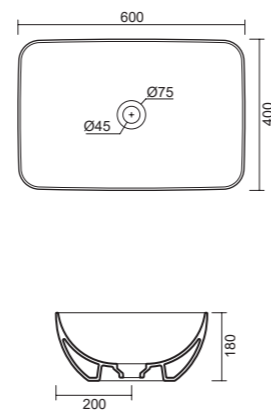

art. 0805

Lavabo Rettangolare in appoggio cm 60x40 h18 completo di piletta skip up in ceramica flat
Rectangular countertop Washbasin cm 60x40 h18 drain skip up and ceramic cover plate flat included