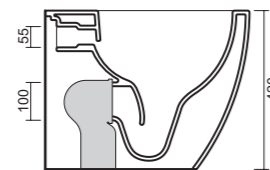

da mm 140 a ± 10
Art. ACS100