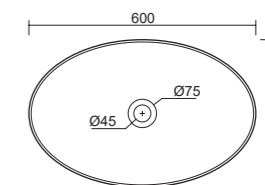

art. 0906
Lavabo cm 60x39 h16
Washbasin cm 60x39 h16

CIOTOLE/COLLECTION

art. 0906
Lavabo Uovo in appoggio curvo cm 60x39 h16.
Countertop curved Washbasin Uovo cm 60x39 h16.