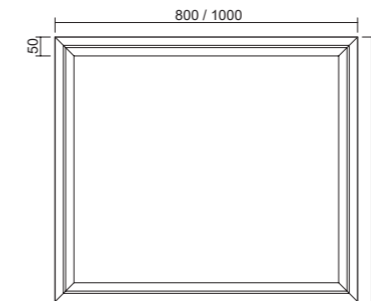

art. **9019**
Specchio cm 80x70.
Mirror cm 80x70.
art. **9020**
Specchio cm 100x70.
Mirror cm 100x70.