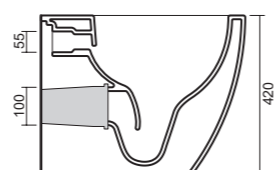

Art. CTS21190