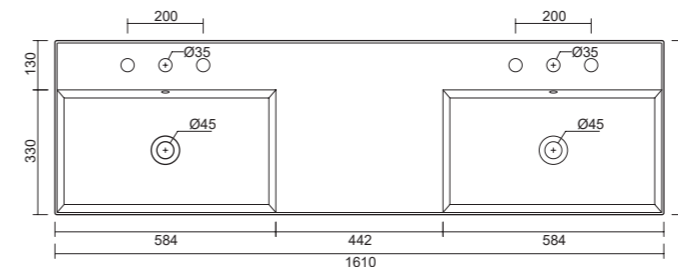

art. **XLAV161DV**