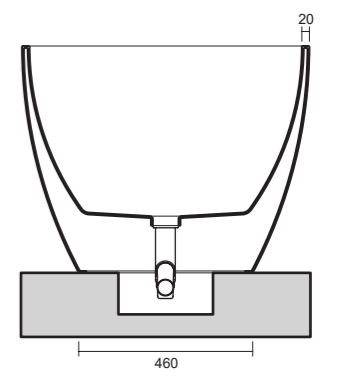

art. 0607
Vasca Ovale cm 170x80
Oval Bathtub cm 170x80

art. 0606
FORM Vasca ovale freestanding in acrilico cm 160x76. Piletta click clack, sifone e tubo flessibile inclusi.
FORM freestanding oval acrylic Bathtub cm 160x76. Click clack waste, siphon and flexible hose included.