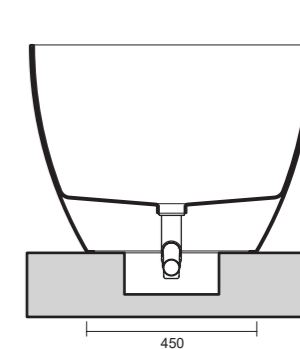

art. 0601
 Vasca Ovale cm 171x75
 Oval Bathtub cm 171x75

art. 0601
 BLUM Vasca ovale freestanding in solid surface cm 171x75. Piletta click clack, sifone e tubo flessibile inclusi.
 BLUM freestanding oval solid surface Bathtub cm 171x75. Click clack waste, siphon and flexible hose included.