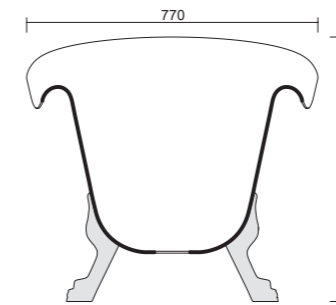

BLUM Vasca ovale freestanding in solid surface. Piletta click clack, sifone e tubo flessibile inclusi.
BLUM freestanding oval solid surface Bathtub. Click clack waste, siphon and flexible hose included.
 Dim. cm 171x75
 Kg 165,0