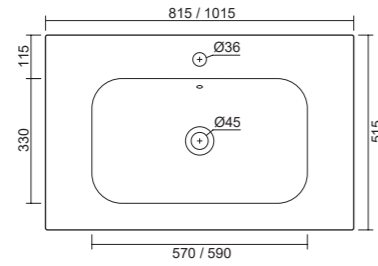

art. **0722**
Lavabo per mobile cm 81.
Washbasin cm 81 for furniture.
art. **0723**
Lavabo per mobile cm 101.
Washbasin cm 101 for furniture.

art. **9015**
Mobile sospeso cm 80.
Wall hung furniture cm 80.
art. **9016**
Mobile sospeso cm 100.
Wall hung furniture cm 100.
art. **9017**
Piede in legno per mobile sospeso.
Wooden foot for wall hung furniture.