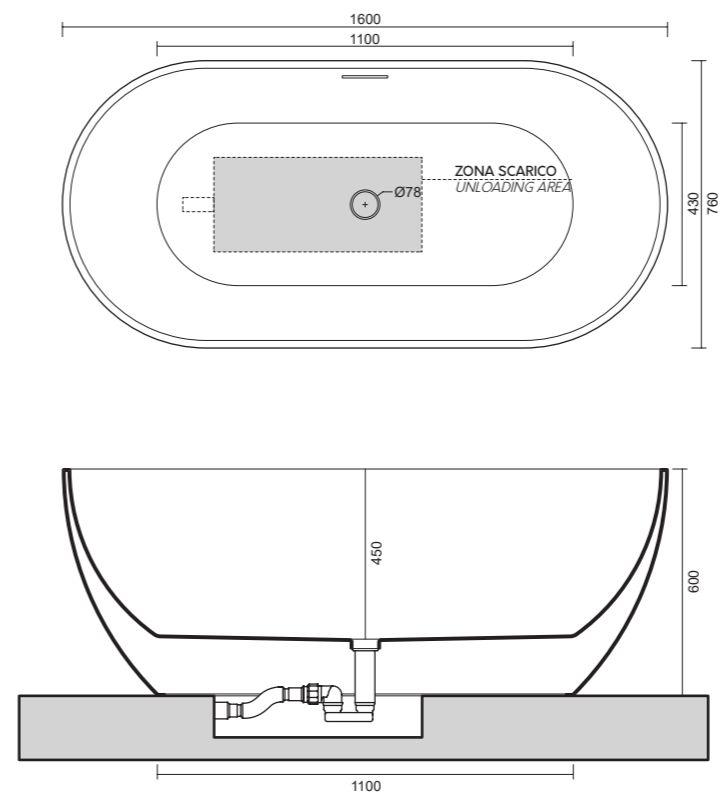

art. 0606
FORM Vasca ovale freestanding in acrilico cm 160x76. Piletta click clack, sifone e tubo flessibile inclusi.
FORM freestanding oval acrylic Bathtub cm 160x76. Click clack waste, siphon and flexible hose included.