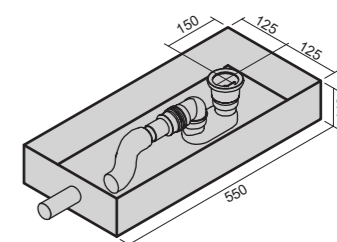

art. 0603
Vasca Ovale cm 150x75
Oval Bathtub cm 150x75

art. 0604
Vasca Ovale cm 170x75
Oval Bathtub cm 170x75

art. 0604
DEY Vasca ovale freestanding in acrilico cm 170x75. Piletta click clack, sifone e tubo flessibile inclusi.
DEY freestanding oval acrylic Bathtub cm 170x75. Click clack waste, siphon and flexible hose included.