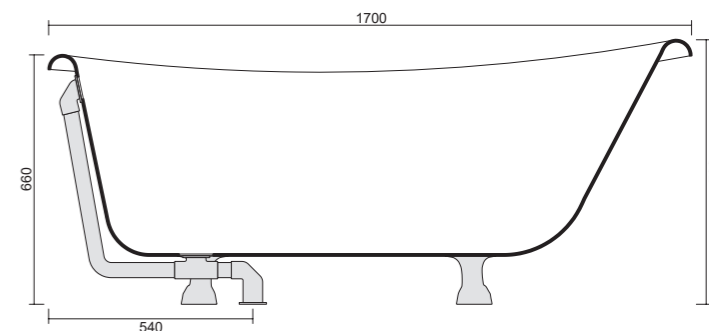

art. 0719
Colonna per lavabo.
Pedestal for washbasin.
art. 0720
Lavabo monoforo (tre fori su richiesta). Fissaggi non inclusi.
One hole washbasin (three holes on demande). Screw are not included.