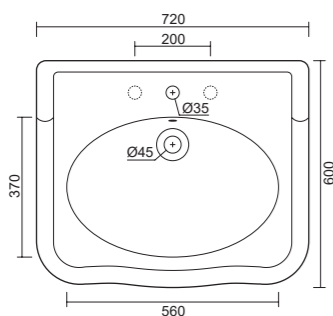

art. 0719
Colonna per lavabo.
Pedestal for washbasin.
art. 0720
Lavabo monoforo (tre fori su richiesta). Fissaggi non inclusi.
One hole washbasin (three holes on demande). Screw are not included.