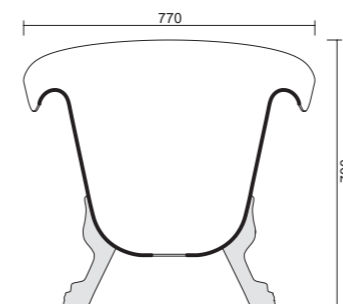

art. 0719
Colonna per lavabo.
Pedestal for washbasin.
art. 0720
Lavabo monoforo (tre fori su richiesta). Fissaggi non inclusi.
One hole washbasin (three holes on demande). Screw are not included.