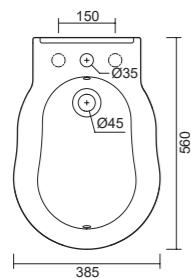

art. 0760
Vasca freestanding in Acrilico cm 170x77. Piedi, piletta, sifone e colonna di scaico inclusi.
Freestanding Acrylic Bathtub cm 170x77. Feet, drain, siphon and draining column included.