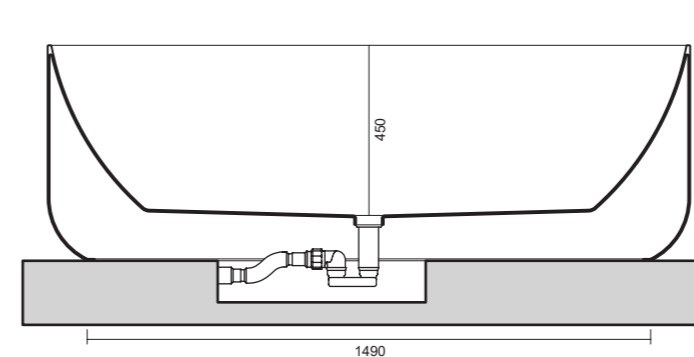

art. 0605
CULT Vasca rettangolare freestanding in acrilico cm 170x75. Piletta click clack, sifone e tubo flessibile inclusi.
CULT freestanding rectangular acrylic Bathtub cm 170x75. Click clack waste, siphon and flexible hose included.