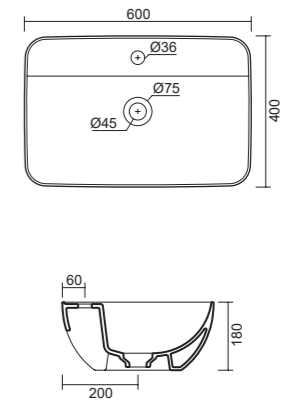

art. 0807

Lavabo Rettangolare monoforo in appoggio cm 60x40 h18 completo di piletta skip up in ceramica flat
One hole Rectangular countertop Washbasin cm 60x40 h18 drain skip up and ceramic cover plate flat included