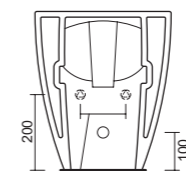

Art. CTS21190

da mm 60 a 140
Art. CTL21172

da mm 140 a ± 10
Art. ACS100

da mm 170 a 240
Art. CTS21150

art. 0102

Bidet a terra monoforo e fissaggio ghost, completo di piletta skip up in ceramica flat. Fissaggio non incluso.
One hole back-to-wall Bidet with a hidden installation system, pvc drain skip up and ceramic cover plate flat included. Screws not included.