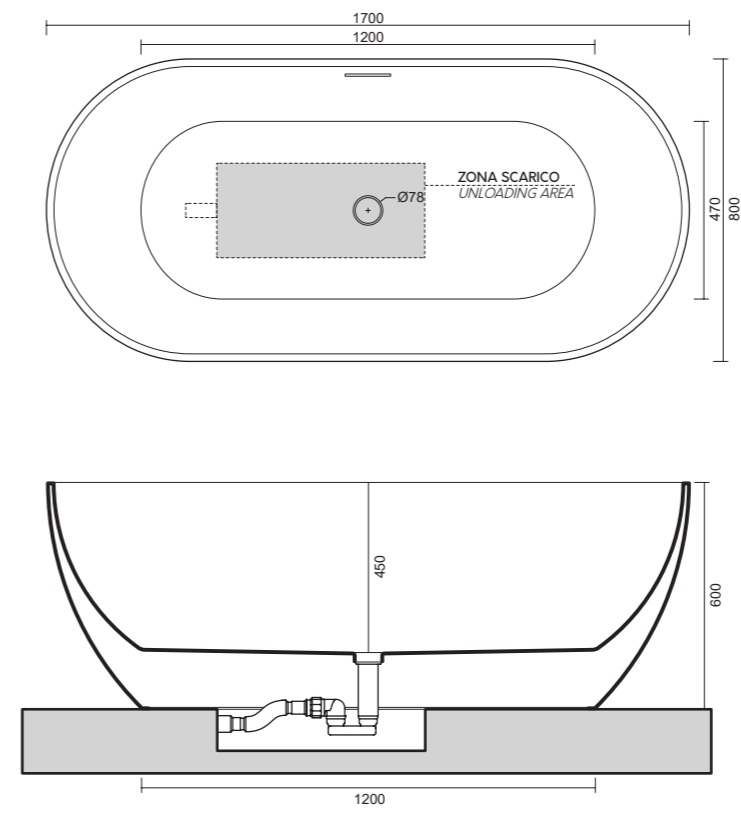

art. 0607
FORM Vasca ovale freestanding in acrilico cm 170x80. Piletta click clack, sifone e tubo flessibile inclusi.
FORM freestanding oval acrylic Bathtub cm 170x80. Click clack waste, siphon and flexible hose included.