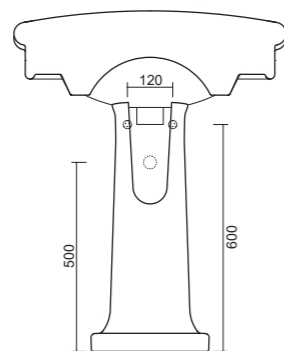

art. 0719
Colonna per lavabo.
Pedestal for washbasin.
art. 0720
Lavabo monoforo (tre fori su richiesta). Fissaggi non inclusi.
One hole washbasin (three holes on demande). Screw are not included.