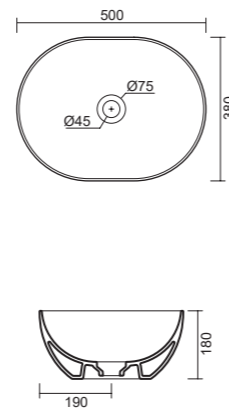

art. 0802
Lavabo Ovale in appoggio cm 50x38 h18 completo di piletta skip up in ceramica flat
Oval countertop Washbasin cm 50x38 h18 drain skip up and ceramic cover plate flat included