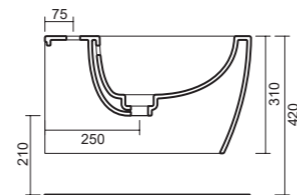

art. 0104

Bidet sospeso monoforo completo di piletta skip up in ceramica flat. Fissaggio non incluso.

One hole wall hung Bidet with pvc drain and ceramic cover plate flat included. Screws not included.