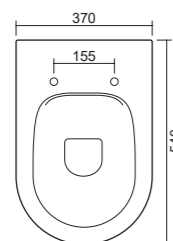

Art. CTS21190