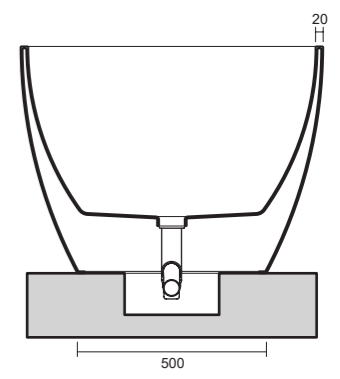

art. 0607
FORM Vasca ovale freestanding in acrilico cm 170x80. Piletta click clack, sifone e tubo flessibile inclusi.
FORM freestanding oval acrylic Bathtub cm 170x80. Click clack waste, siphon and flexible hose included.