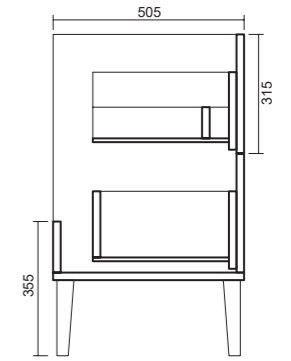

art. **0722**
Lavabo per mobile cm 81.
Washbasin cm 81 for furniture.
art. **0723**
Lavabo per mobile cm 101.
Washbasin cm 101 for furniture.

art. **9015**
Mobile sospeso cm 80.
Wall hung furniture cm 80.
art. **9016**
Mobile sospeso cm 100.
Wall hung furniture cm 100.
art. **9017**
Piede in legno per mobile sospeso.
Wooden foot for wall hung furniture.