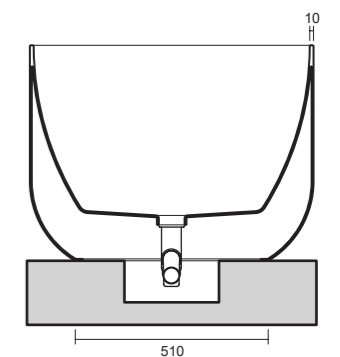

art. 0605
CULT Vasca rettangolare freestanding in acrilico cm 170x75. Piletta click clack, sifone e tubo flessibile inclusi.
CULT freestanding rectangular acrylic Bathtub cm 170x75. Click clack waste, siphon and flexible hose included.