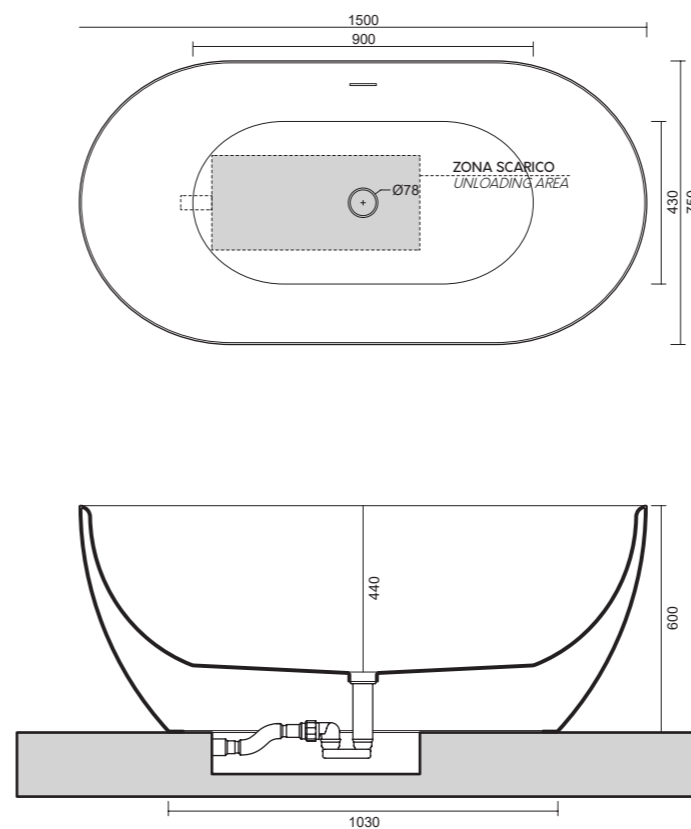

art. 0603
DEY Vasca ovale freestanding in acrilico cm 150x75. Piletta click clack, sifone e tubo flessibile inclusi.
DEY freestanding oval acrylic Bathtub cm 150x75. Click clack waste, siphon and flexible hose included.