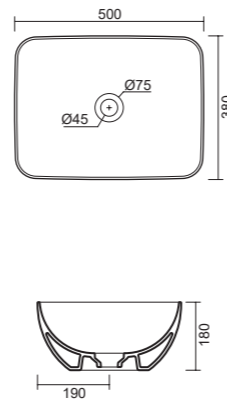

art. 0804

Lavabo Rettangolare in appoggio cm 50x38 h18 completo di piletta skip up in ceramica flat
Rectangular countertop Washbasin cm 50x38 h18 drain skip up and ceramic cover plate flat included