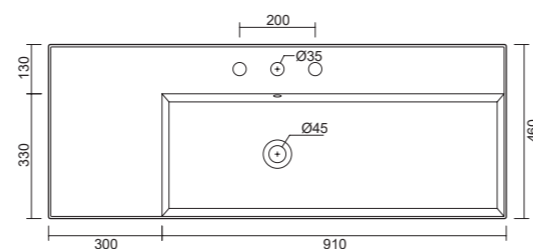

art. **XLAV121**

art. **XLAV121SX**

art. **XLAV121DV**

art. **XLAV121CE**

art. **XLAV121DX**

Lavabo XL 141 da appoggio o sospeso. Fissaggi non inclusi.
 Wall hung or countertop washbasin XL 141. Screw are not included.