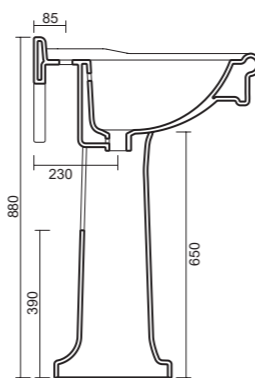

art. 0719
Colonna per lavabo.
Pedestal for washbasin.
art. 0720
Lavabo monoforo (tre fori su richiesta). Fissaggi non inclusi.
One hole washbasin (three holes on demande). Screw are not included.