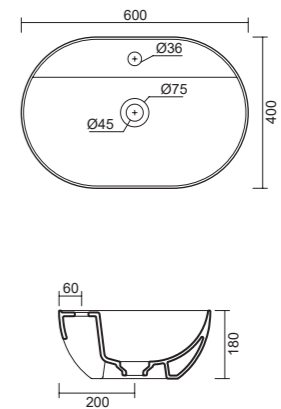

art. 0806
Lavabo Ovale monoforo in appoggio cm 60x40 h18 completo di piletta skip up in ceramica flat
One hole Oval countertop Washbasin cm 60x40 h18 drain skip up and ceramic cover plate flat included