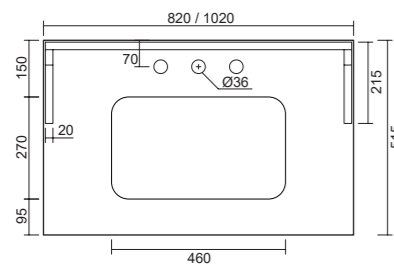

art. **0724**
Top in marmo monoforo (tre fori su richiesta) cm 82.
Marble top one hole (three holes on demande) cm 82.
art. **0725**
Top in marmo monoforo (tre fori su richiesta) cm 102.
Marble top one hole (three holes on demande) cm 102.
art. **0727**
Top in marmo monoforo completo di alzatina (tre fori su richiesta) cm 82.
Marble top one hole with backsplash (three holes on demande) cm 82.
art. **0728**
Top in marmo monoforo completo di alzatina (tre fori su richiesta) cm 102.
Marble top one hole with backsplash (three holes on demande) cm 102.
art. **0726**
Lavabo sottopiano rettangolare.
Undercounter Rectangle Washbasin.