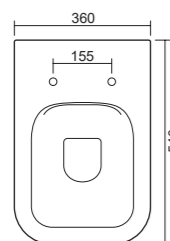

Art. CTS21190