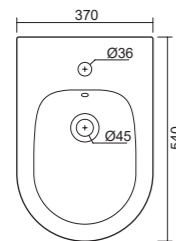

art. 0104

Bidet sospeso monoforo completo di piletta skip up in ceramica flat. Fissaggio non incluso.

One hole wall hung Bidet with pvc drain and ceramic cover plate flat included. Screws not included.