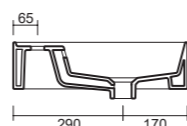

art. **XLAV121**

art. **XLAV121SX**

art. **XLAV121DV**

art. **XLAV121CE**

art. **XLAV121DX**

Lavabo XL 141 da appoggio o sospeso. Fissaggi non inclusi.
 Wall hung or countertop washbasin XL 141. Screw are not included.