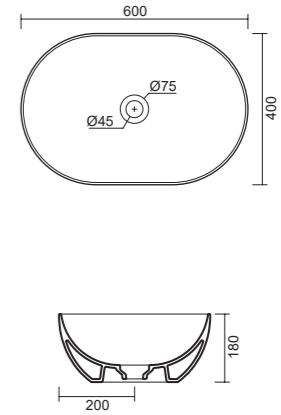

art. 0801
 Lavabo Tondo in appoggio cm Ø45 h18 completo di piletta skip up in ceramica flat
Round countertop Washbasin cm Ø45 h18 drain skip up and ceramic cover plate flat included

art. 0803
 Lavabo Ovale in appoggio cm 60x40 h18 completo di piletta skip up in ceramica flat
Oval countertop Washbasin cm 60x40 h18 drain skip up and ceramic cover plate flat included