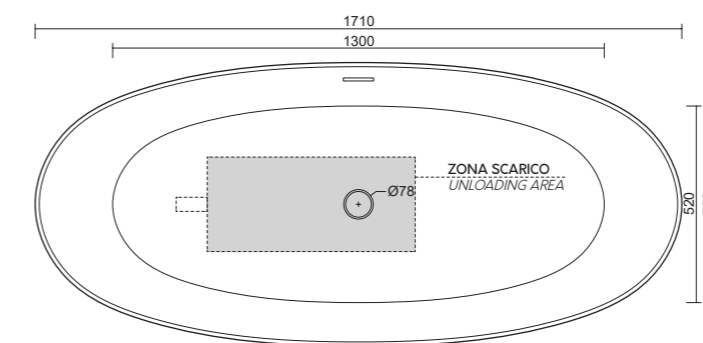

art. 0601
 Vasca Ovale cm 171x75
 Oval Bathtub cm 171x75

art. 0601
 BLUM Vasca ovale freestanding in solid surface cm 171x75. Piletta click clack, sifone e tubo flessibile inclusi.
 BLUM freestanding oval solid surface Bathtub cm 171x75. Click clack waste, siphon and flexible hose included.