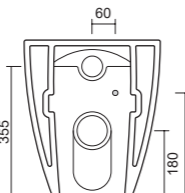

Art. CTS21190