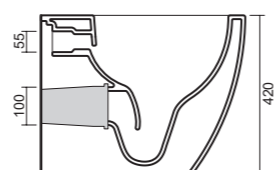

Art. CTS21190