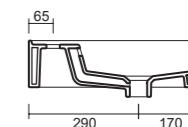

art. **XLAV161DV**