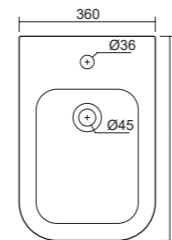

Art. CTS21190

da mm 60 a 110
Art. CTL21172

da mm 130 a ± 10
Art. ACS100

da mm 170 a 210
Art. CTS21150

art. 0202

Bidet a terra monoforo e fissaggio ghost, completo di piletta skip up in ceramica flat. Fissaggio non incluso.
One hole back-to-wall Bidet with a hidden installation system, pvc drain skip up and ceramic cover plate flat included. Screws not included.