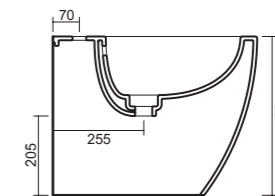

art. 0109

Wc/Bidet a terra rimless, traslato e fissaggio ghost completo di erogatore acqua. Scarico parete trasformabile a suolo tramite curva tecnica. Coprivaso, fissaggio e curva tecnica non inclusi.
Back-to-wall rimless Toilet/Bidet with a hidden installation system equipped with a water dispenser. P-trap outlet which can be converted into S-trap outlet with the use of a waste connector. Toilet seat, screws and pvc pipe are not included.