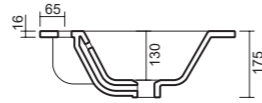

art. **0722**
Lavabo per mobile cm 81.
Washbasin cm 81 for furniture.
art. **0723**
Lavabo per mobile cm 101.
Washbasin cm 101 for furniture.

art. **9015**
Mobile sospeso cm 80.
Wall hung furniture cm 80.
art. **9016**
Mobile sospeso cm 100.
Wall hung furniture cm 100.
art. **9017**
Piede in legno per mobile sospeso.
Wooden foot for wall hung furniture.