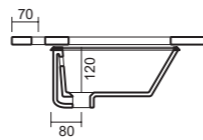

art. **0724**
Top in marmo monoforo (tre fori su richiesta) cm 82.
Marble top one hole (three holes on demande) cm 82.
art. **0725**
Top in marmo monoforo (tre fori su richiesta) cm 102.
Marble top one hole (three holes on demande) cm 102.
art. **0727**
Top in marmo monoforo completo di alzatina (tre fori su richiesta) cm 82.
Marble top one hole with backsplash (three holes on demande) cm 82.
art. **0728**
Top in marmo monoforo completo di alzatina (tre fori su richiesta) cm 102.
Marble top one hole with backsplash (three holes on demande) cm 102.
art. **0726**
Lavabo sottopiano rettangolare.
Undercounter Rectangle Washbasin.