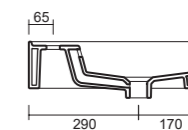

art. **XLAV141DV**