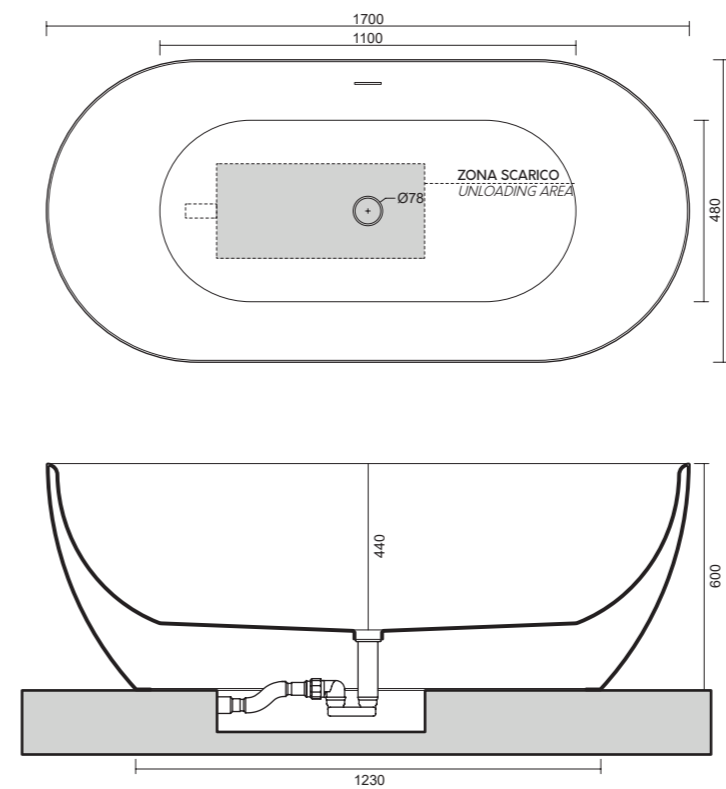

art. 0604
DEY Vasca ovale freestanding in acrilico cm 170x75. Piletta click clack, sifone e tubo flessibile inclusi.
DEY freestanding oval acrylic Bathtub cm 170x75. Click clack waste, siphon and flexible hose included.