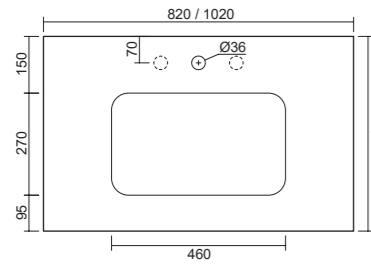

art. **0724**
Top in marmo monoforo (tre fori su richiesta) cm 82.
Marble top one hole (three holes on demande) cm 82.
art. **0725**
Top in marmo monoforo (tre fori su richiesta) cm 102.
Marble top one hole (three holes on demande) cm 102.
art. **0727**
Top in marmo monoforo completo di alzatina (tre fori su richiesta) cm 82.
Marble top one hole with backsplash (three holes on demande) cm 82.
art. **0728**
Top in marmo monoforo completo di alzatina (tre fori su richiesta) cm 102.
Marble top one hole with backsplash (three holes on demande) cm 102.
art. **0726**
Lavabo sottopiano rettangolare.
Undercounter Rectangle Washbasin.