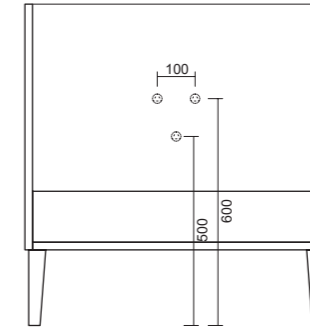

art. **0722**
Lavabo per mobile cm 81.
Washbasin cm 81 for furniture.
art. **0723**
Lavabo per mobile cm 101.
Washbasin cm 101 for furniture.

art. **9015**
Mobile sospeso cm 80.
Wall hung furniture cm 80.
art. **9016**
Mobile sospeso cm 100.
Wall hung furniture cm 100.
art. **9017**
Piede in legno per mobile sospeso.
Wooden foot for wall hung furniture.