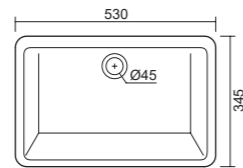

art. **0724**
Top in marmo monoforo (tre fori su richiesta) cm 82.
Marble top one hole (three holes on demande) cm 82.
art. **0725**
Top in marmo monoforo (tre fori su richiesta) cm 102.
Marble top one hole (three holes on demande) cm 102.
art. **0727**
Top in marmo monoforo completo di alzatina (tre fori su richiesta) cm 82.
Marble top one hole with backsplash (three holes on demande) cm 82.
art. **0728**
Top in marmo monoforo completo di alzatina (tre fori su richiesta) cm 102.
Marble top one hole with backsplash (three holes on demande) cm 102.
art. **0726**
Lavabo sottopiano rettangolare.
Undercounter Rectangle Washbasin.