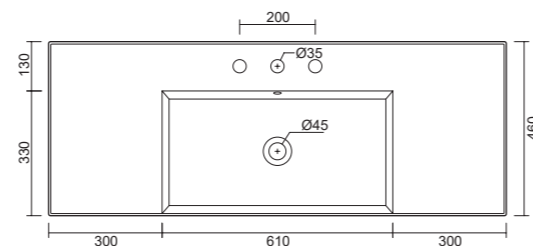

art. **XLAV121**

art. **XLAV121SX**

art. **XLAV121DV**

art. **XLAV121CE**

art. **XLAV121DX**

Lavabo XL 141 da appoggio o sospeso. Fissaggi non inclusi.
 Wall hung or countertop washbasin XL 141. Screw are not included.