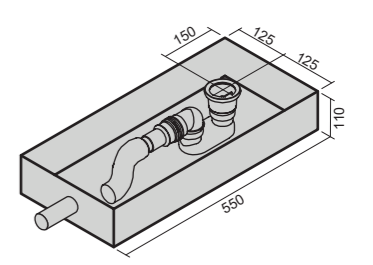

art. 0607
FORM Vasca ovale freestanding in acrilico cm 170x80. Piletta click clack, sifone e tubo flessibile inclusi.
FORM freestanding oval acrylic Bathtub cm 170x80. Click clack waste, siphon and flexible hose included.