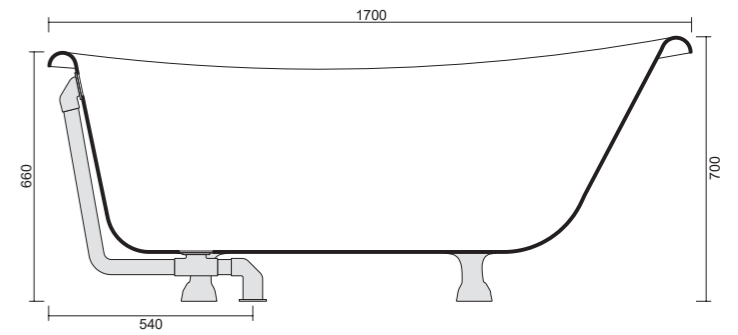

BLUM Vasca ovale freestanding in solid surface. Piletta click clack, sifone e tubo flessibile inclusi.
BLUM freestanding oval solid surface Bathtub. Click clack waste, siphon and flexible hose included.
 Dim. cm 171x75
 Kg 165,0