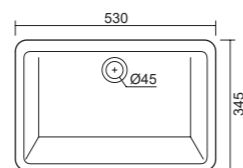

art. **0724**
Top in marmo monoforo (tre fori su richiesta) cm 82.
Marble top one hole (three holes on demande) cm 82.
art. **0725**
Top in marmo monoforo (tre fori su richiesta) cm 102.
Marble top one hole (three holes on demande) cm 102.
art. **0727**
Top in marmo monoforo completo di alzatina (tre fori su richiesta) cm 82.
Marble top one hole with backsplash (three holes on demande) cm 82.
art. **0728**
Top in marmo monoforo completo di alzatina (tre fori su richiesta) cm 102.
Marble top one hole with backsplash (three holes on demande) cm 102.
art. **0726**
Lavabo sottopiano rettangolare.
Undercounter Rectangle Washbasin.