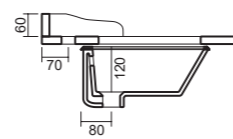

art. **0724**
Top in marmo monoforo (tre fori su richiesta) cm 82.
Marble top one hole (three holes on demande) cm 82.
art. **0725**
Top in marmo monoforo (tre fori su richiesta) cm 102.
Marble top one hole (three holes on demande) cm 102.
art. **0727**
Top in marmo monoforo completo di alzatina (tre fori su richiesta) cm 82.
Marble top one hole with backsplash (three holes on demande) cm 82.
art. **0728**
Top in marmo monoforo completo di alzatina (tre fori su richiesta) cm 102.
Marble top one hole with backsplash (three holes on demande) cm 102.
art. **0726**
Lavabo sottopiano rettangolare.
Undercounter Rectangle Washbasin.