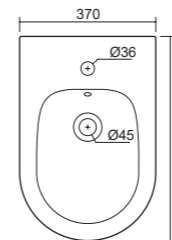

Art. CTS21190

da mm 60 a 140
Art. CTL21172

da mm 140 a ± 10
Art. ACS100

da mm 170 a 240
Art. CTS21150

art. 0102

Bidet a terra monoforo e fissaggio ghost, completo di piletta skip up in ceramica flat. Fissaggio non incluso.
One hole back-to-wall Bidet with a hidden installation system, pvc drain skip up and ceramic cover plate flat included. Screws not included.