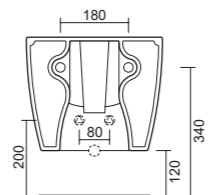

art. 0104

Bidet sospeso monoforo completo di piletta skip up in ceramica flat. Fissaggio non incluso.

One hole wall hung Bidet with pvc drain and ceramic cover plate flat included. Screws not included.