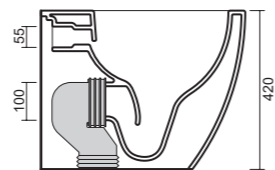

da mm 170 a 240
Art. CTS21150