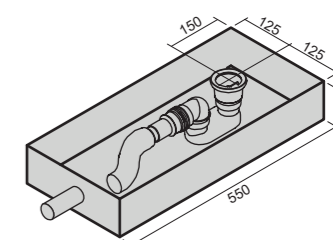

art. 0601
 Vasca Ovale cm 171x75
 Oval Bathtub cm 171x75

art. 0601
 BLUM Vasca ovale freestanding in solid surface cm 171x75. Piletta click clack, sifone e tubo flessibile inclusi.
 BLUM freestanding oval solid surface Bathtub cm 171x75. Click clack waste, siphon and flexible hose included.