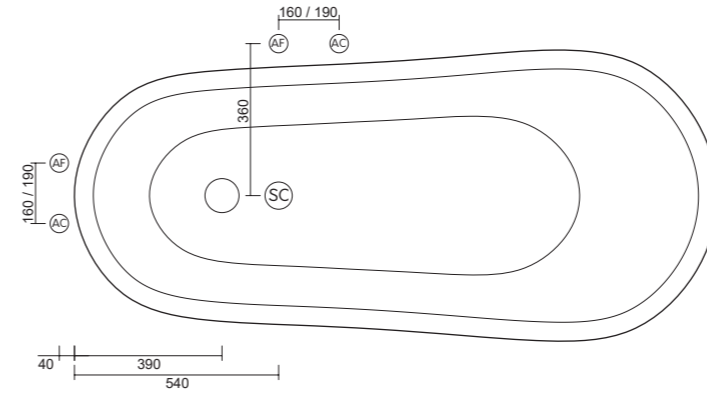

- **AC**
  Allaccio acqua calda in caso di vasca provvista di rubinetteria.
  Hot water connection should the bathtub be fitted with taps.
- **AF**
  Allaccio acqua fredda nel caso di vasca provvista di rubinetteria.
  Cold water connection should the bathtub be fitted with taps.
- **SC**
  Scarico a terra consigliato.
  Recommended grounded drain.