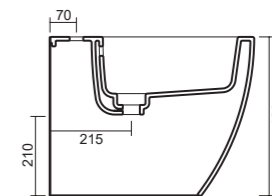

art. 0209

Wc/Bidet a terra rimless, traslato e fissaggio ghost completo di erogatore acqua. Scarico parete trasformabile a suolo tramite curva tecnica. Coprivaso, fissaggio e curva tecnica non inclusi.
Back-to-wall rimless Toilet/Bidet with a hidden installation system equipped with a water dispenser. P-trap outlet which can be converted into S-trap outlet with the use of a waste connector. Toilet seat, screws and pvc pipe are not included.