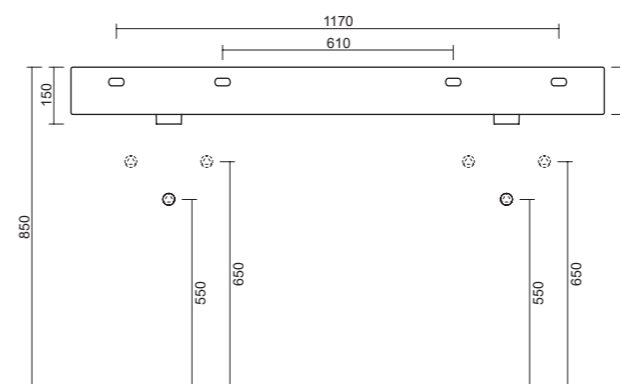

art. **XLAV141DV**