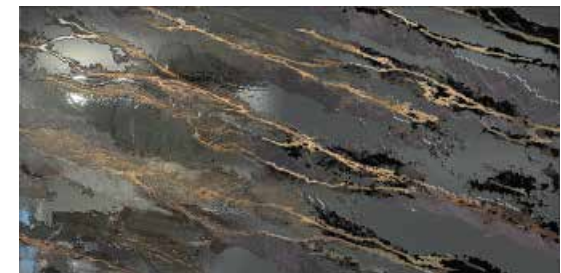

(*) (m) Sheer Black Bronze

395 SAB dec. 60x120

pcs

Aree di utilizzo:	Usage destinations:	Rif. Norma Ref. Norm
Pavimenti interni Rivestimenti Residenziale Commerciale leggero	Indoor flooring Wall-tiling Residential Light commercial	R9 - MOHS > 5

AVVERTENZE PER LA POSA
WARNING FOR THE LAYING

FORMATO - SIZE		SCATOLA - BOX			PALETTA - PALLET		
cm	inches	Pz	m²	Kg.	Scatole/boxes	m²	Kg.
60x120	24" x 47"	2	1,44	27,50	39	56,16	1087,50