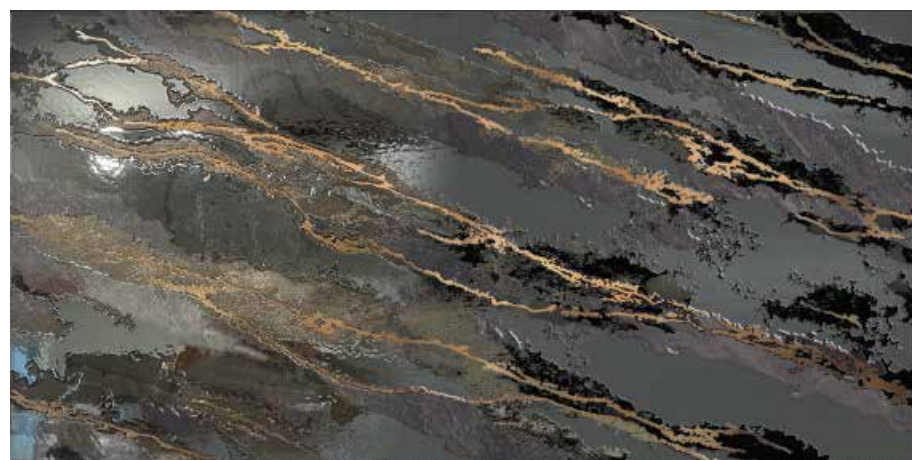

Sheer Black Bronze

395 SAB dec. 60x120