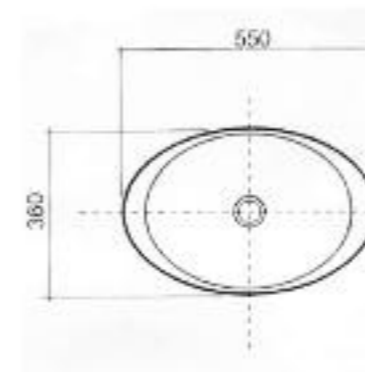

Art. 3111
Lavabo appoggio Harlem cm.42
Harlem counter top basin cm.42

Art. 3103
Lavabo appoggio Quadro cm.50x25
Square counter top basin cm.50x25

Art. 3106
Lavabo Quadro semincasso cm.47x47
Square semi-mounted washbasin cm.47x47