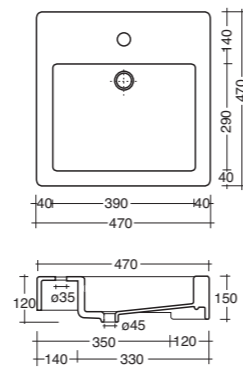

Art. 3106
Lavabo Quadro semincasso cm.47x47
Square semi-mounted washbasin cm.47x47