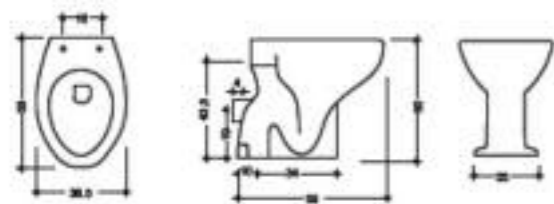

Art. 2380
Vaso terza età scarico terra/parete - Wc with floor / wall drain