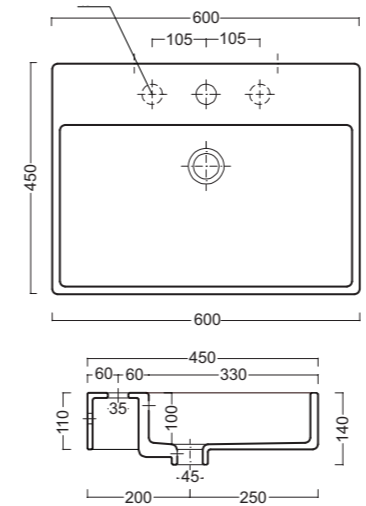

Art. 3125
Lavabo Charme 60x45 cm. appoggio / sospeso / struttura
Charme basin counter top / suspended / on frame 60x45 cm.