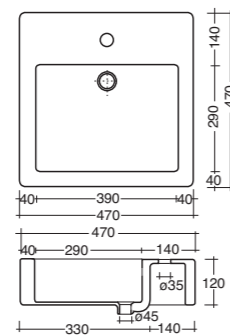

Art. 3105
Lavabo appoggio Quadro cm.47x47
Square counter top basin cm.47x47