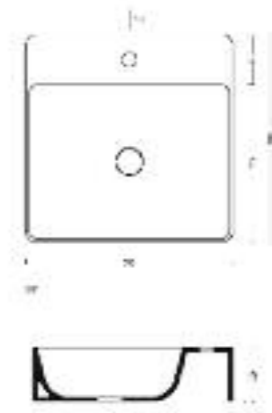

Art. 3145
Vanity Star/R 50x50 cm. appoggio
Vanity Star/R counter top basin 50x50 cm.