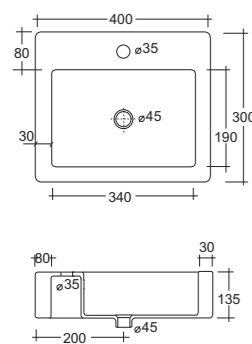

Art. 3101
Lavabo appoggio Quadro cm.40x30
Square counter top basin cm.40x30