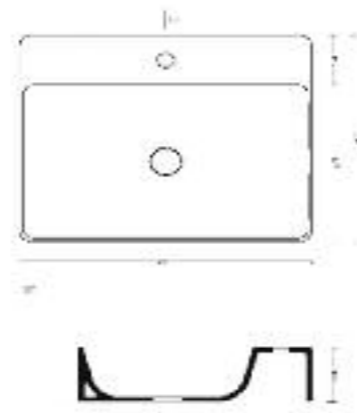

Art. 3146
Vanity Star/R 50x60 cm. appoggio
Vanity Star/R counter top basin 50x60 cm.