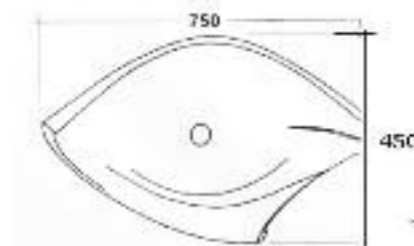

Art. 3118
Lavabo Oxford 54,5x45 cm.appoggio.
Oxford counter top basin 54,5x45 cm.