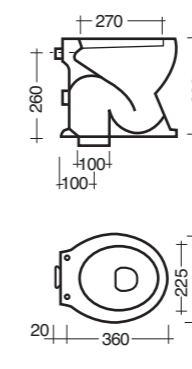

Vaso baby

Art. 4008
Vaso baby a cacciata scarico pavimento
Baby closed flushing system, floor drain