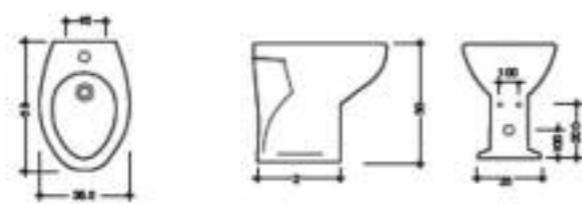

Art. P2DIS
Piatto doccia filo pavimento cm.90x90
senza piletta
Shower tray floor level cm.90x90 without
clic-clac plug

Art. 2980
Bidet terza età - bidet