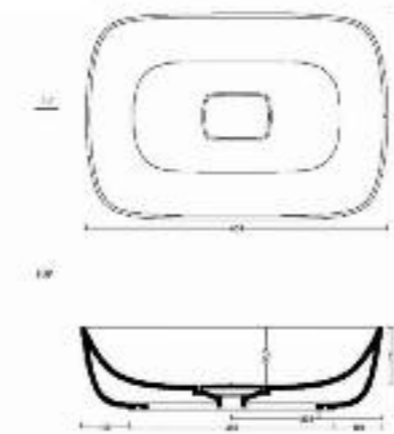

Art. 3122
Vanity Re 65x45 cm.appoggio
Vanity Re counter top basin 65x45 cm.