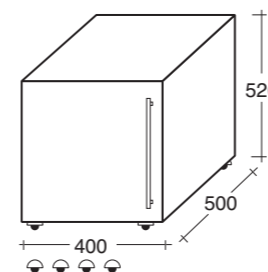

Mensola sospesa cm.90x50h10 rovere sbiancato/rovere vengè /bianco lucido/ bianco opaco /beige
Wallhung shelf cm.90x50h10 bleached oak/vengè oak/white/ matt white/beige

Trolley cm.40x50x52 da applicare a terra e/o sospeso con apertura a sportello
Cube cm.40x50x52 holder objects to apply to earth and/or suspended with opening to shop