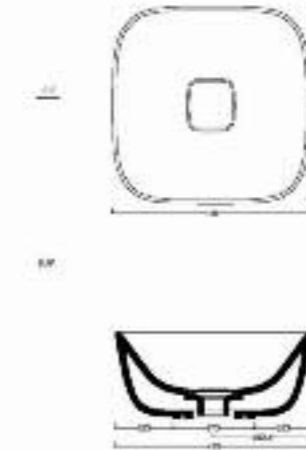

Art. 3124
Lavabo Surf 75x45 cm.appoggio
Surf counter top basin 75x45 cm.

Art. 3122
Vanity Small 42,5x42,5 cm.appoggio
Vanity Small counter top basin 42,5x42,5 cm.