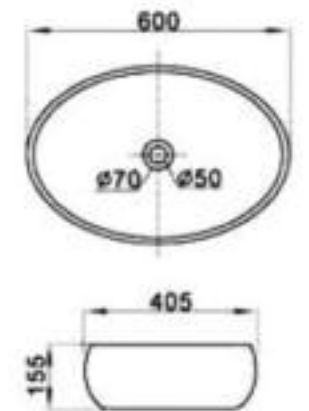

Art. 3124
Lavabo Vanity Cloud 60x40,5 cm.appoggio
Vanity Cloud counter top basin 60x40,5 cm.