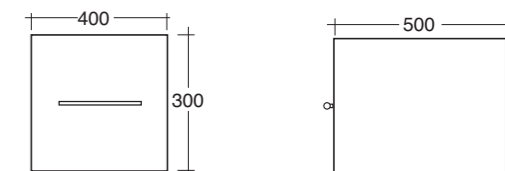

Floor standing furniture unit cm.40x15p50 bleached oak/vengè oak/white/ matt white/beige

Sportello posizionabile Dx/Sx cm.40x30p50 rovere sbiancato rovere vengè / bianco lucido/ bianco opaco/ beige

Adjustable door Dx/Sx cm.40x30p50 bleached oak/vengè oak/white/ matt white/beige