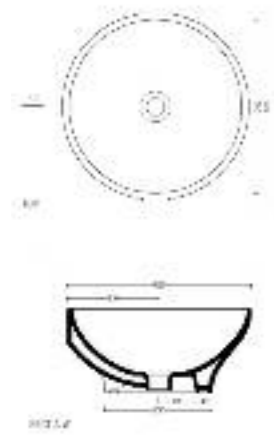

Art. 3143
Vanity Round 42 cm. appoggio
Vanity Round counter top basin 42 cm.