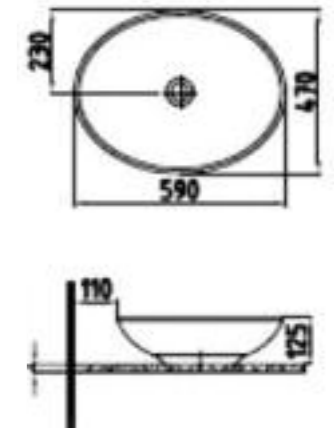

Art. 3142
Vanity Open 59x47 cm.appoggio
Vanity Open counter top basin 59x47 cm.