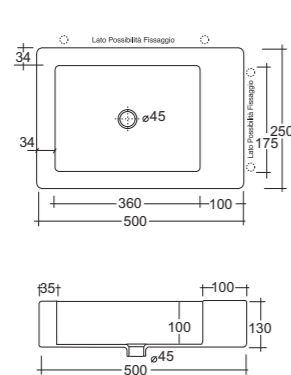

Art. 3103
Lavabo appoggio Quadro cm.50x25
Square counter top basin cm.50x25