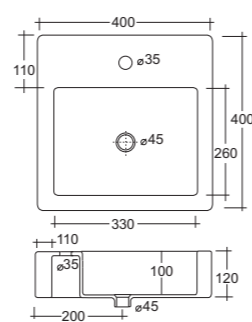

Art. 3102
Lavabo appoggio Quadro cm.40x40
Square counter top basin cm.40x40