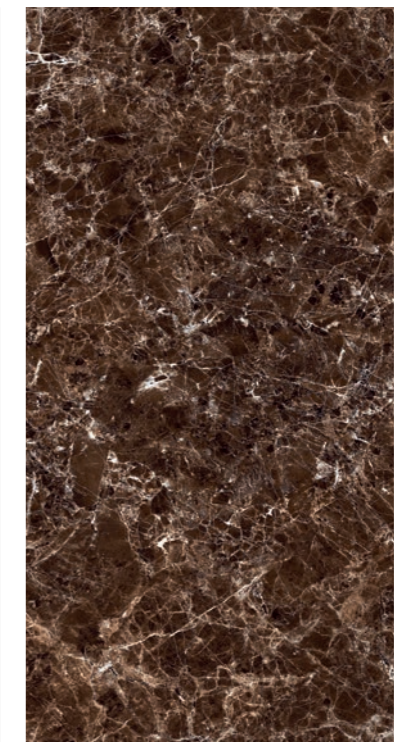

60x120
24"x48"

60X120 | 24"x48"

Gres porcellanato rettificato
Rectified porcelain tiles

LEVIGATO
POLISHED

60x120 | 24"x48"

Gres porcellanato rettificato
Rectified porcelain tiles

EMPERADOR