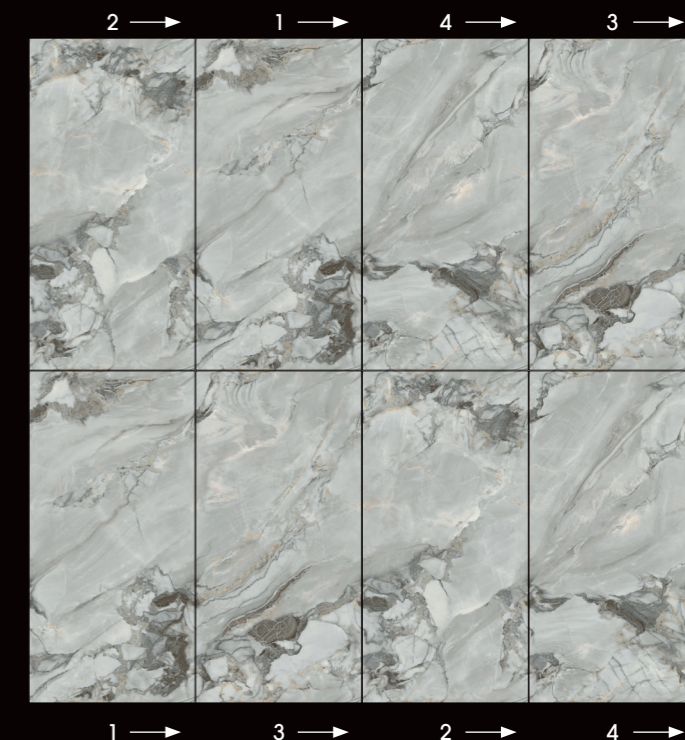

## MONTEPULCIANO 60x120 | 24"x48"

Vena Continua 60x120  
Continuous veining 60x120

1 2 3 4

ENDMATCH COMPOSITION

Vuoi saperne di più? Guarda il video.

Would you like to know more? Watch the video.

SCAN ME ♥

ENDMATCH COMPOSITION