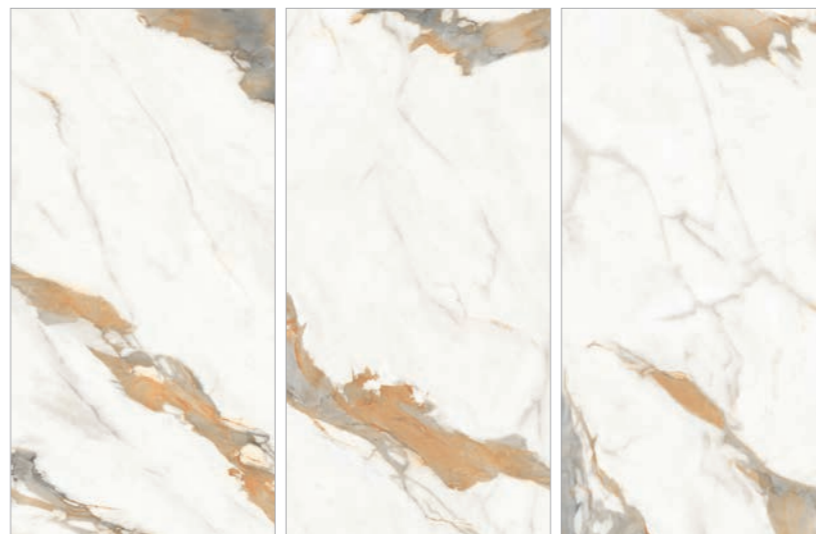

STATUARIO GOLD