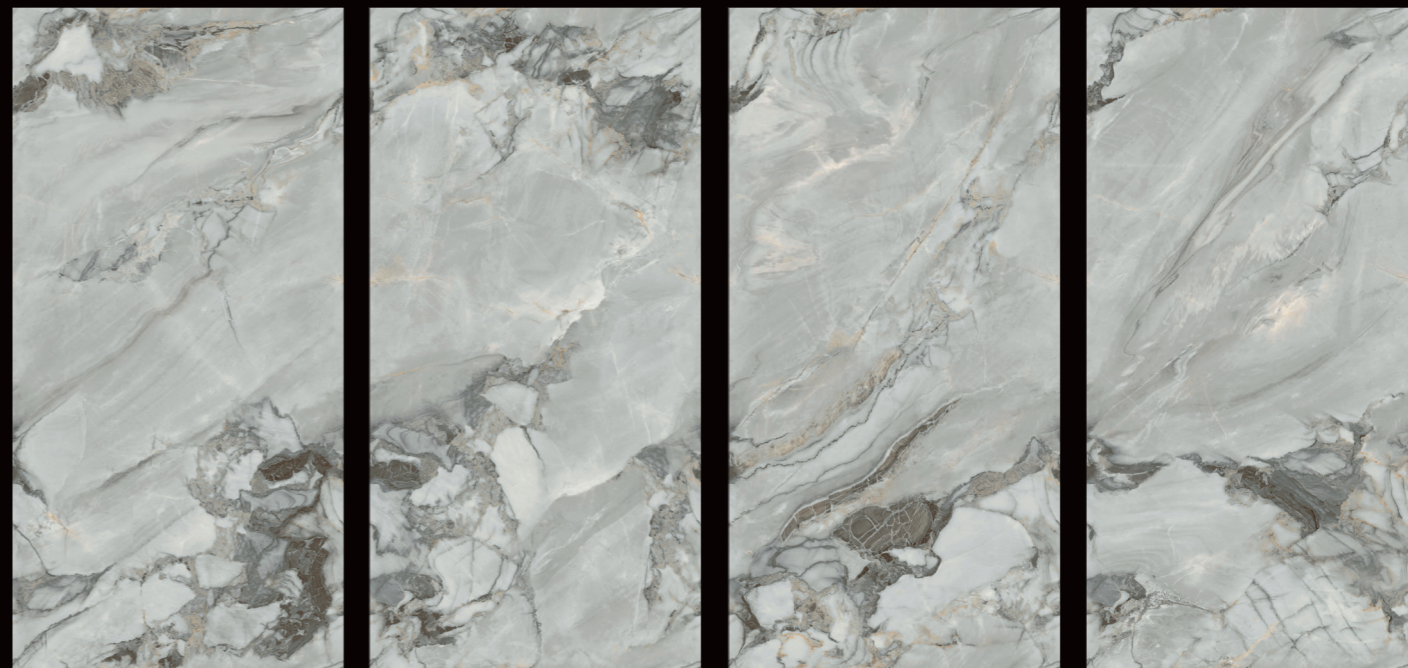

MONTEPULCIANO 60x120 | 24"x48"

Vena Continua 60x120
Continuous veining 60x120

1 2 3 4