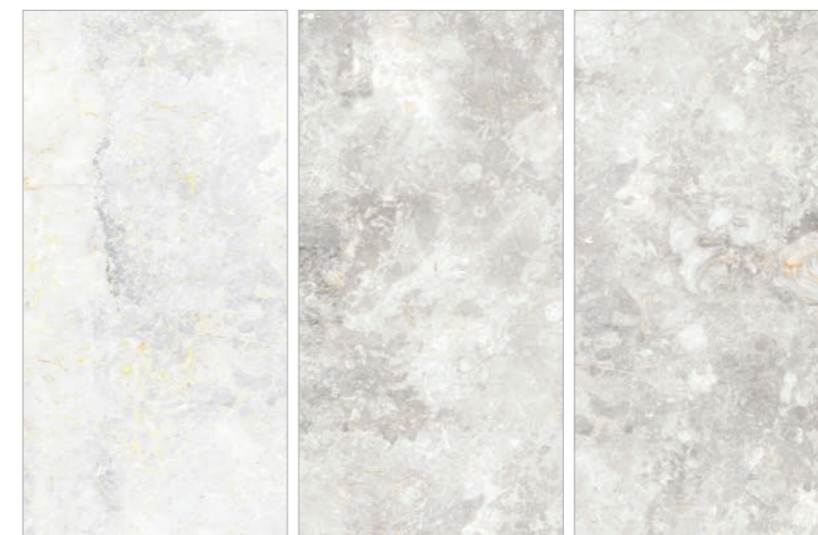

120x240  
48"x96" SLABS

120x240 | 48"x96" | Gres porcellanato rettificato  
Rectified porcelain tiles

  
FLOOR ITALIA  
CERAMICHE

ORION WHITE MATT

ORION CREMA MATT

SONATA WHITE POLISHED

60x120  
24"x48"