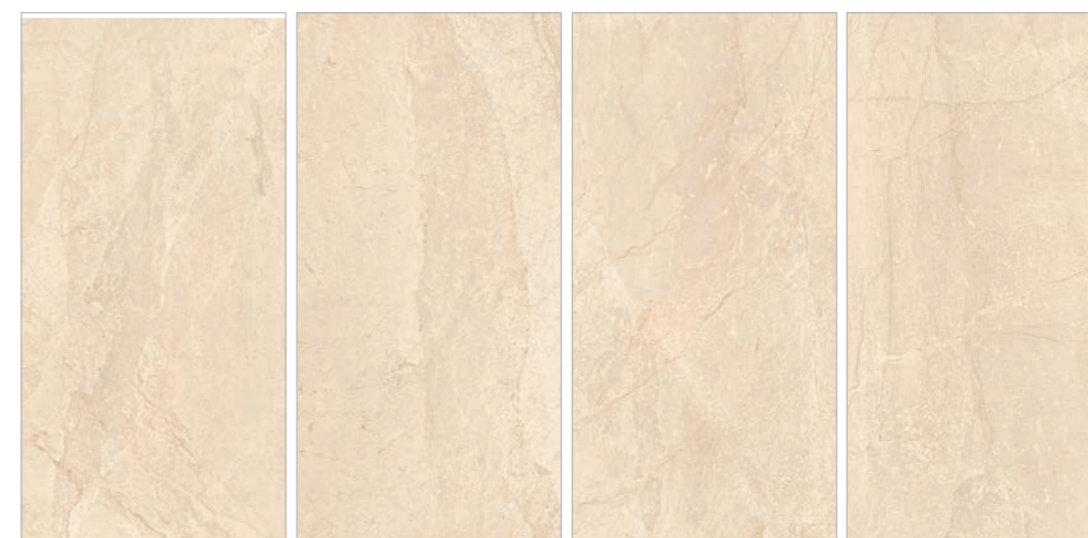

ORION CREMA MATT