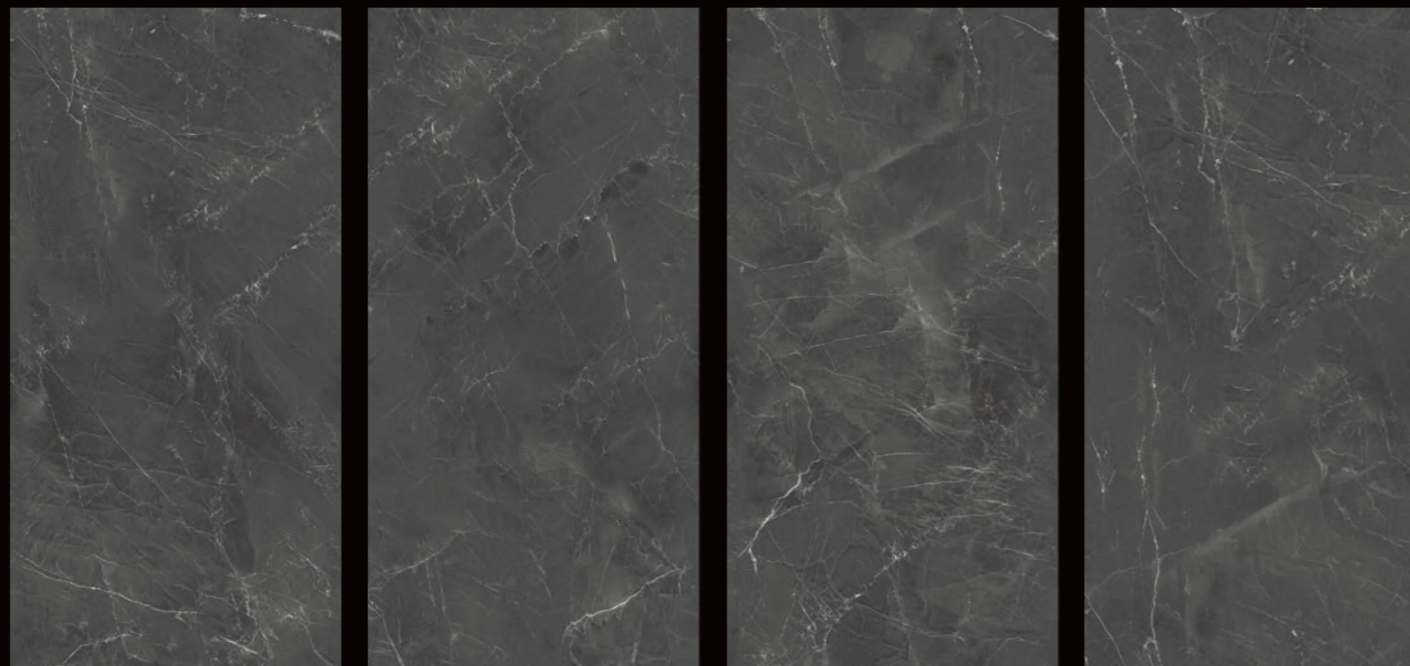

ANTRA MATT 60x120 | 24"x48"

Vena Continua 60x120 | 24"x48"
Continuous veining 60x120 | 24"x48"