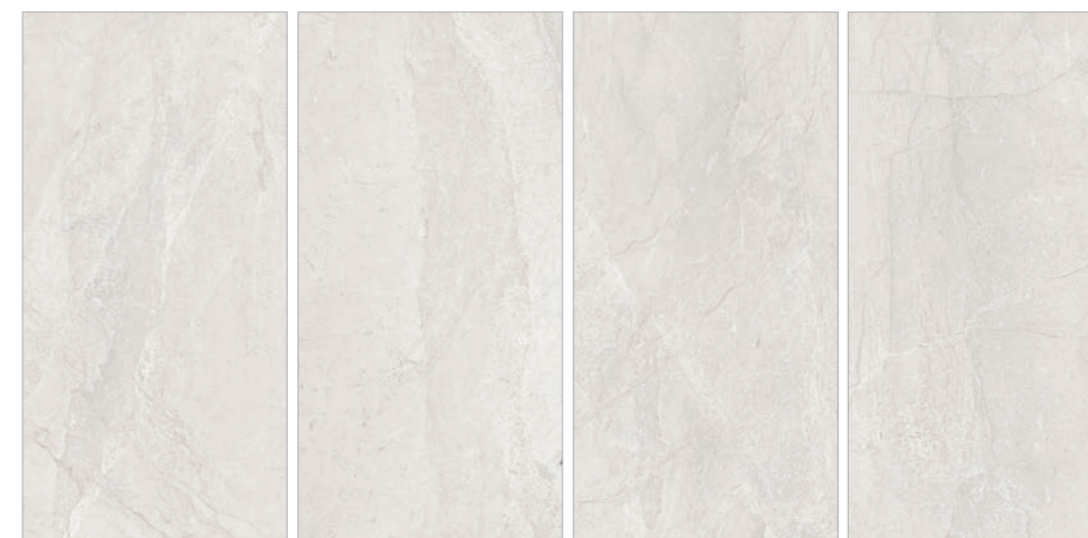

ORION WHITE MATT