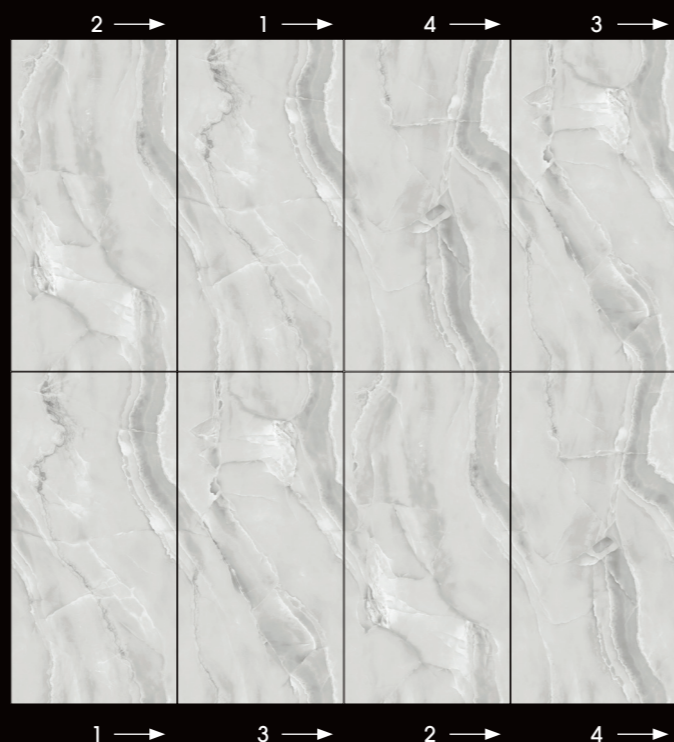

## EMPIRE 60x120 | 24"x48"

Vena Continua 60x120 | 24"x48"  
Continuous veining 60x120 | 24"x48"

1 2 3 4

ENDMATCH COMPOSITION

Vuoi saperne di più? Guarda il video.

Would you like to know more? Watch the video.