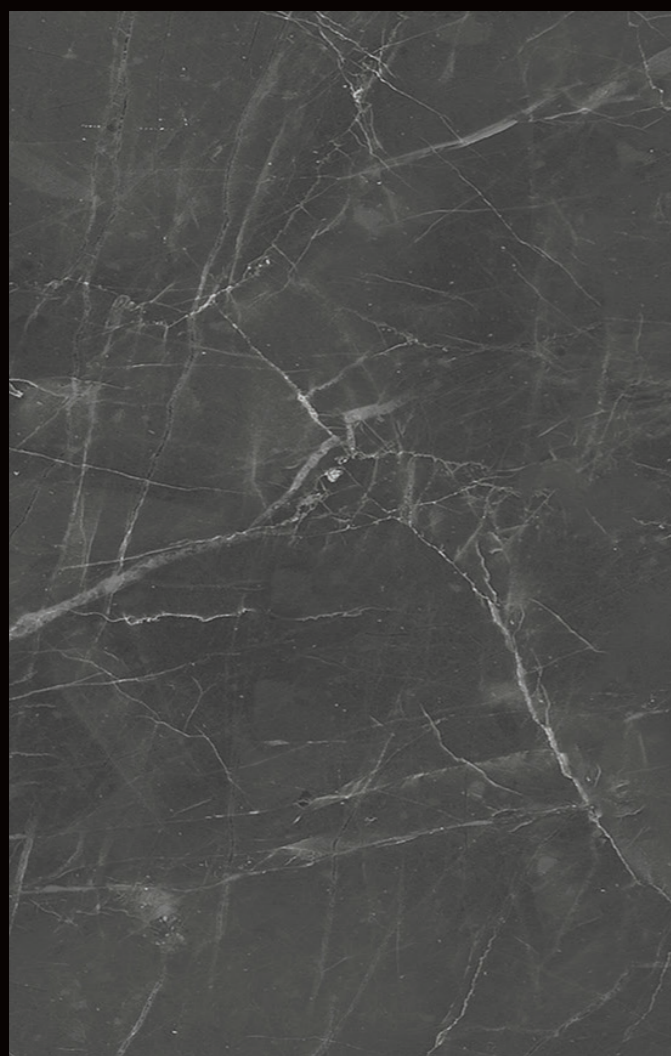

ANTRA MATT 60x120 | 24"x48"

Vena Continua 60x120 | 24"x48"
Continuous veining 60x120 | 24"x48"

1 2 3 4

POLAR MATT 60x120 | 24"x48"

Vena Continua 60x120
Continuous veining 60x120

1 2 3 4

ENDMATCH COMPOSITION

Vuoi saperne di più? Guarda il video.

Would you like to know more? Watch the video.

SCAN ME

ENDMATCH COMPOSITION