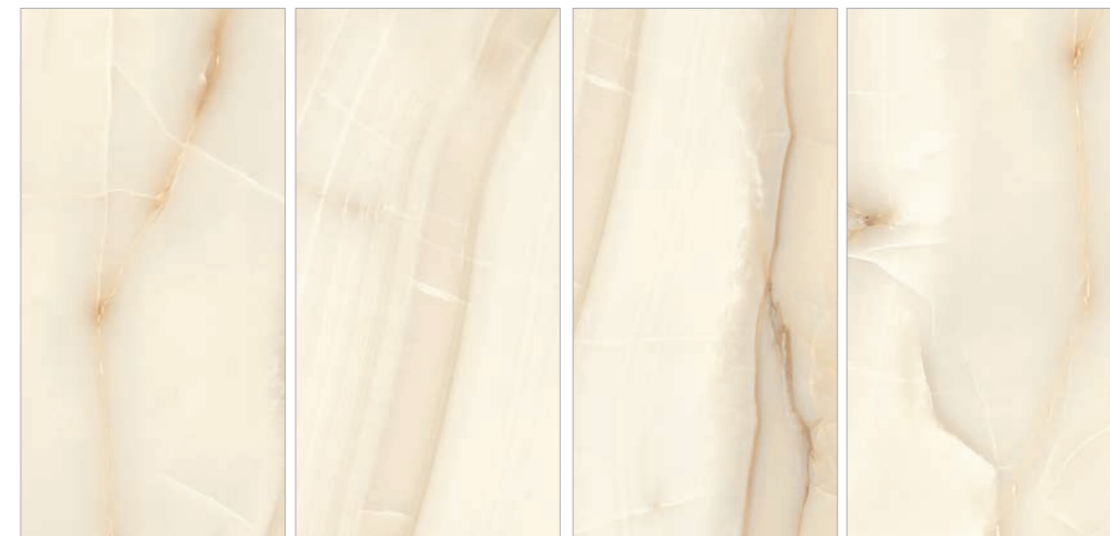

  
FLOOR ITALIA  
CERAMICHE  
LEVIGATO  
POLISHED

BETHANY BLUE

ICE BERG BLUE

PELETHORN

120x240  
48"x96" SLABS

120x240 | 48"x96" | Gres porcellanato rettificato  
Rectified porcelain tiles

  
FLOOR ITALIA  
CERAMICHE

LEVIGATO  
POLISHED

ZED ONYX ICE

ONYX LUXURY

ZEN ONYX CLASSIC

**120x240  
48"x96" SLABS**

120x240 | 48"x96" | Gres porcellanato rettificato  
Rectified porcelain tiles

  
**FLOOR ITALIA**  
CERAMICHE

LEVIGATO  
POLISHED