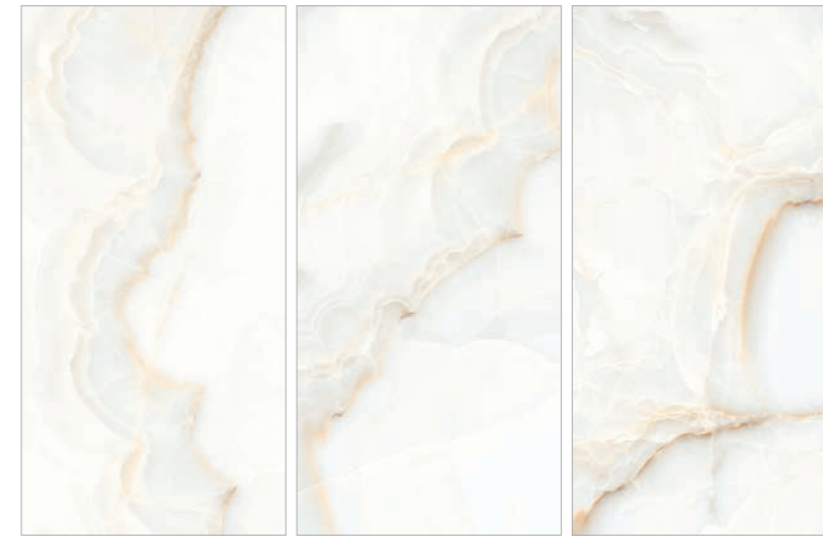

ONYX LUXURY