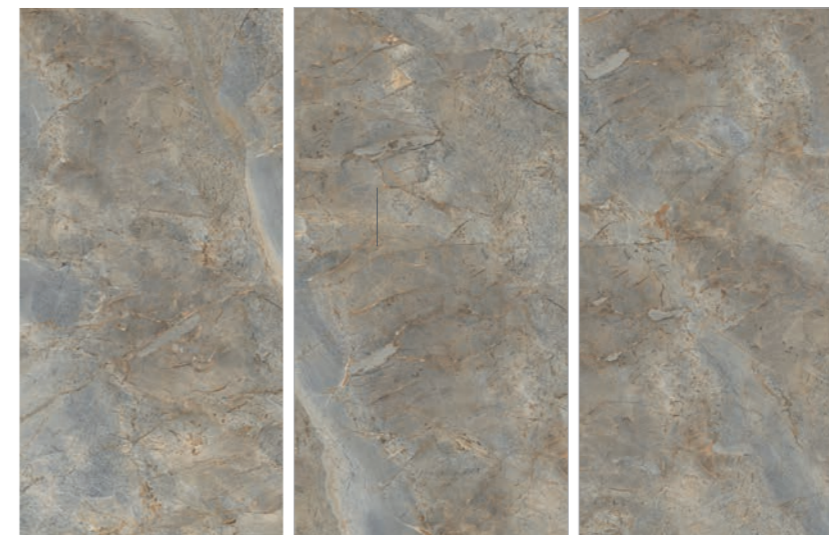

ICE BERG BLUE