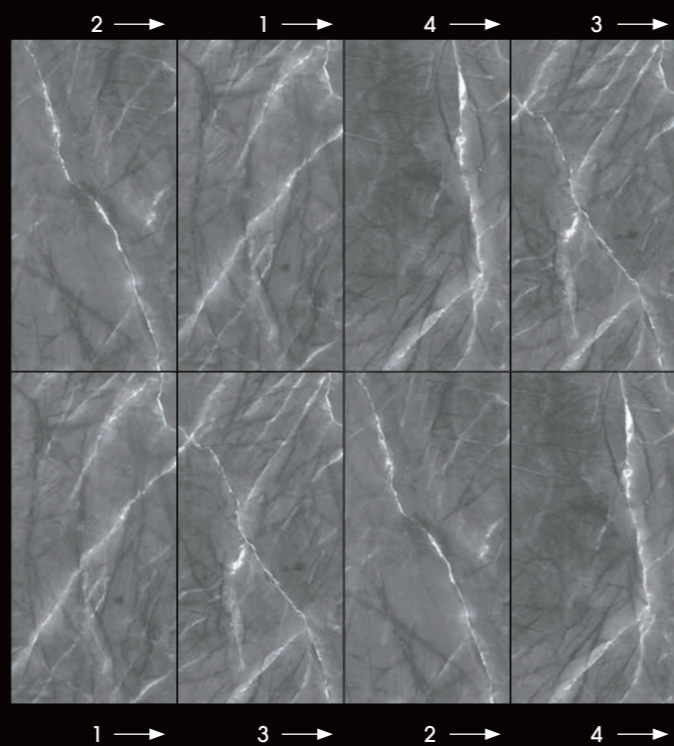

## BRECCIA GREY 60x120 | 24"x48"

Vena Continua 60x120  
Continuous veining 60x120

1 2 3 4

ENDMATCH COMPOSITION

ENDMATCH COMPOSITION