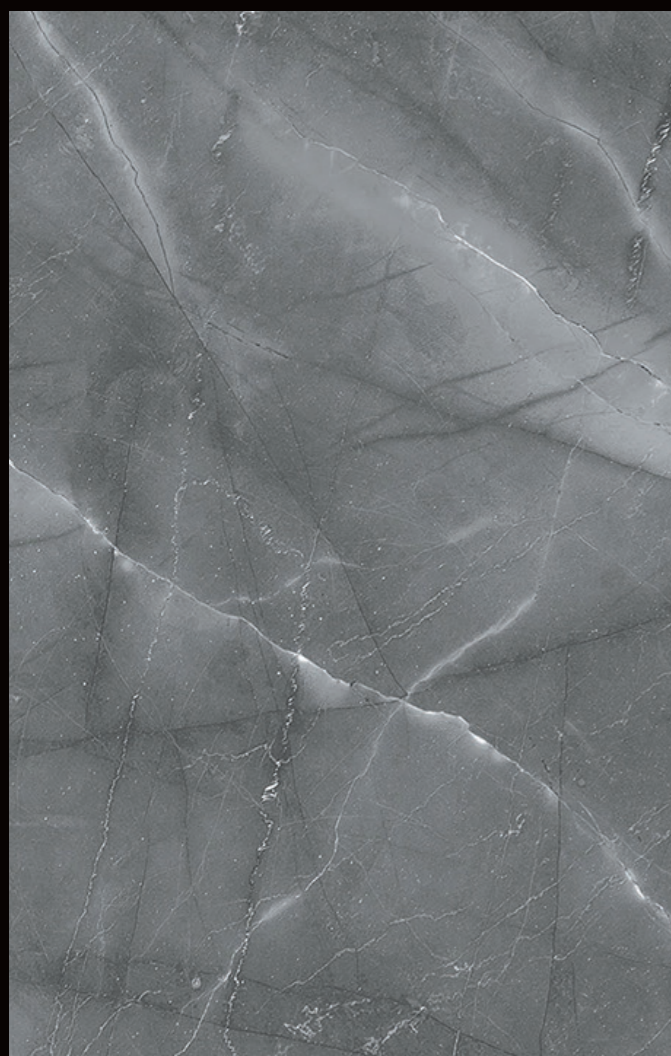

STORM GREY 60x120 | 24"x48"

Vena Continua 60x120
Continuous veining 60x120

1 2 3 4

BRECCIA GREY 60x120 | 24"x48"

Vena Continua 60x120
Continuous veining 60x120

1 2 3 4

ENDMATCH COMPOSITION

ENDMATCH COMPOSITION