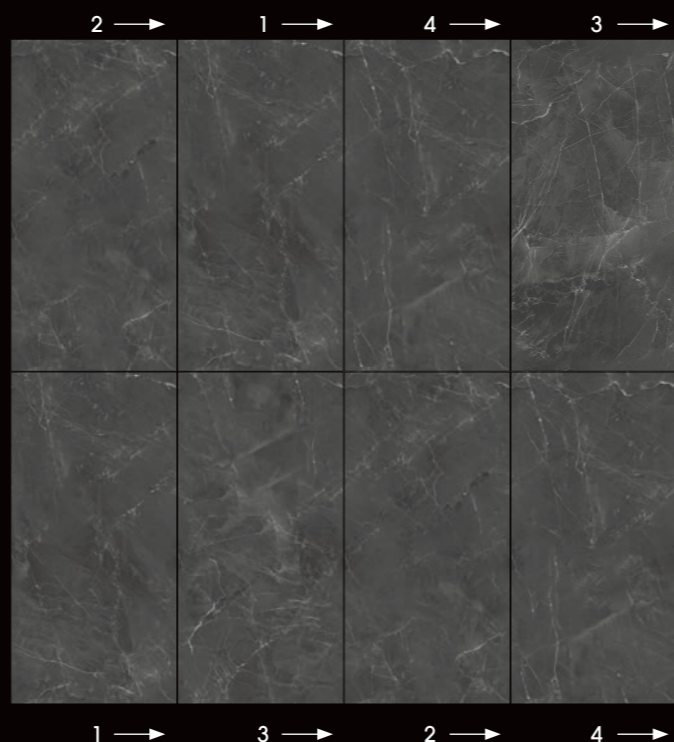

## POLAR MATT 60x120 | 24"x48"

Vena Continua 60x120  
Continuous veining 60x120

1 2 3 4

ENDMATCH COMPOSITION

Vuoi saperne di più? Guarda il video.

Would you like to know more? Watch the video.

SCAN ME

ENDMATCH COMPOSITION