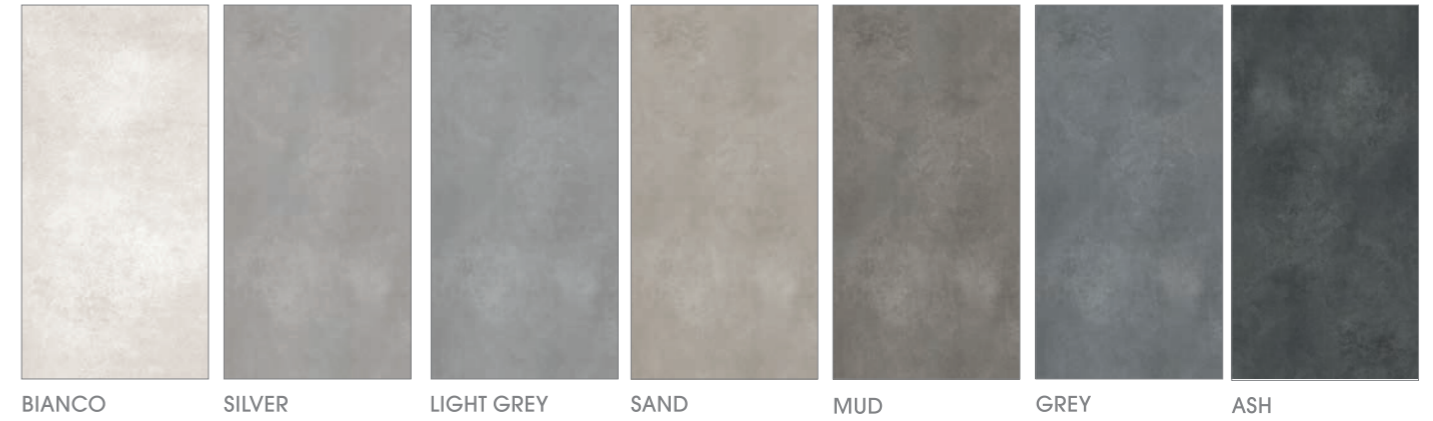

Gres porcellanato rettificato  
Rectified porcelain tiles

NAXOS OLIVE DECOR

60x120 | 24"x48" & 60x60 | 24"x24"

Gres porcellanato rettificato  
Rectified porcelain tiles

MATT

CAPITOL collection

LIVINGSTONE collection