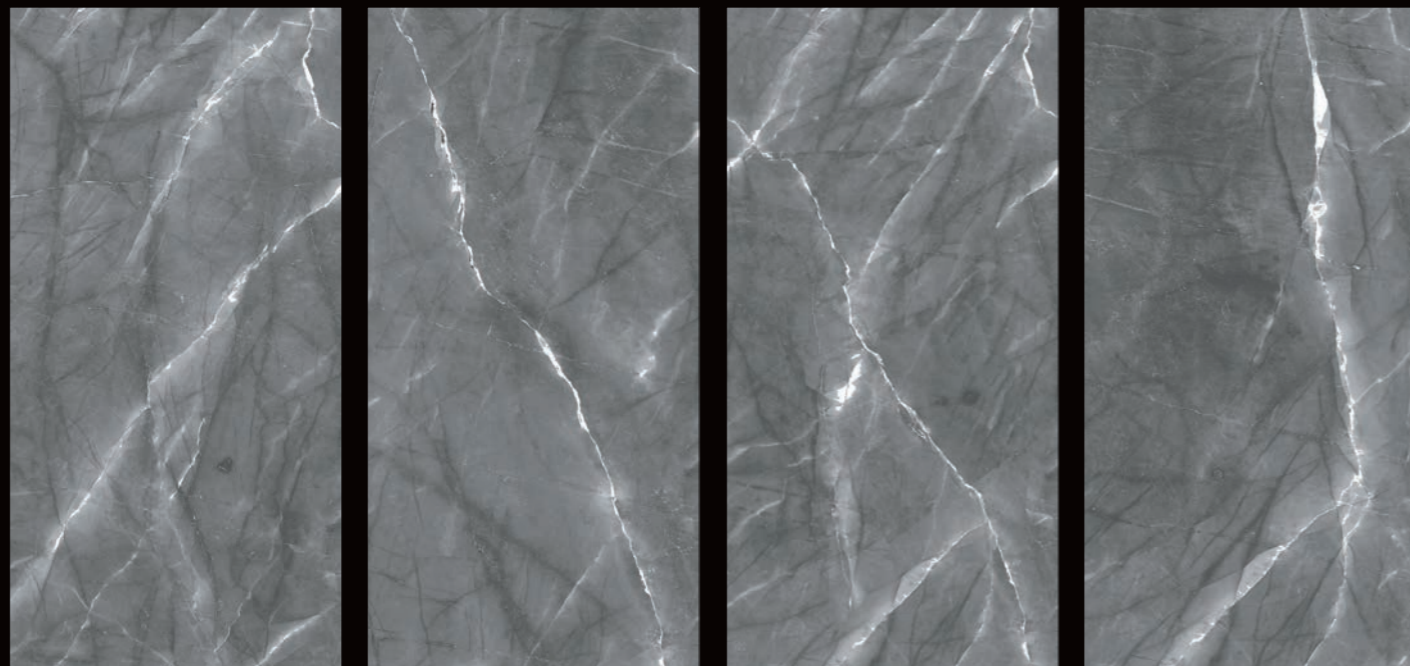

STORM GREY 60x120 | 24"x48"

Vena Continua 60x120
Continuous veining 60x120