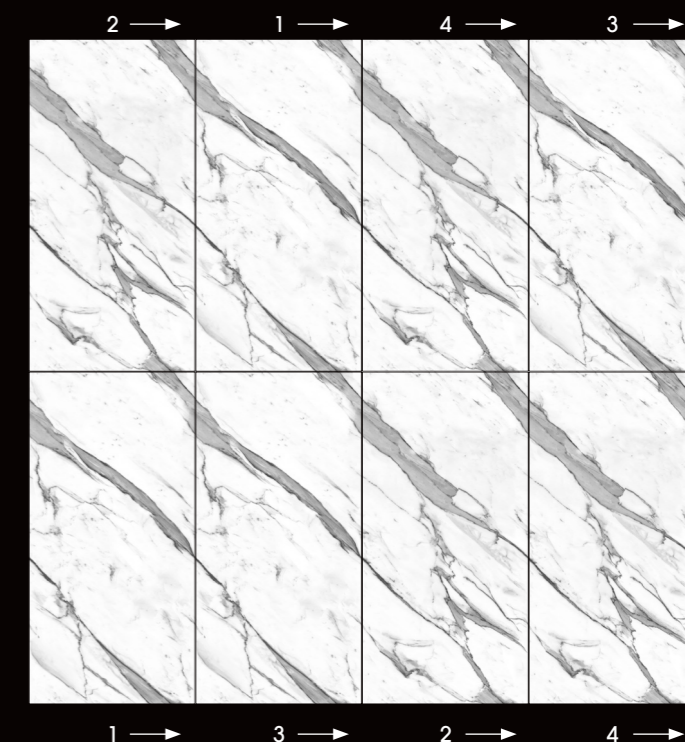

ENDMATCH COMPOSITION