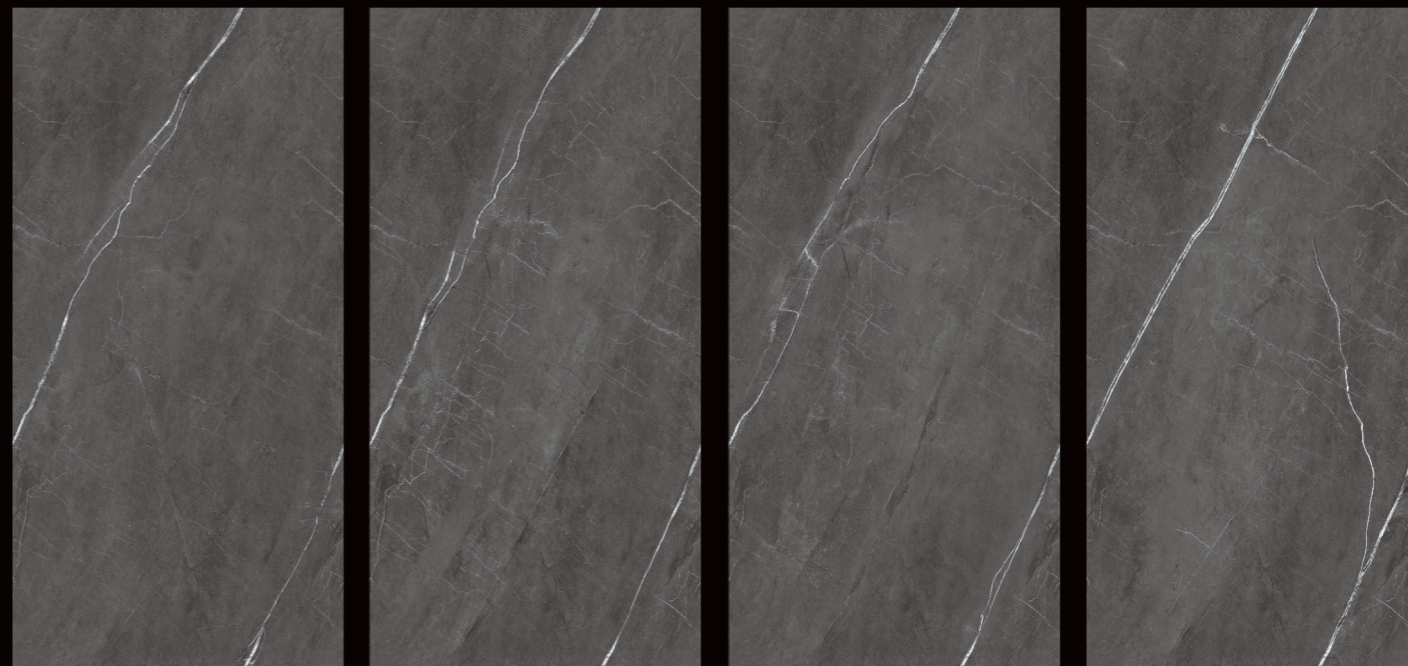

EMPIRE 60x120 | 24"x48"

Vena Continua 60x120 | 24"x48"
Continuous veining 60x120 | 24"x48"

1 2 3 4