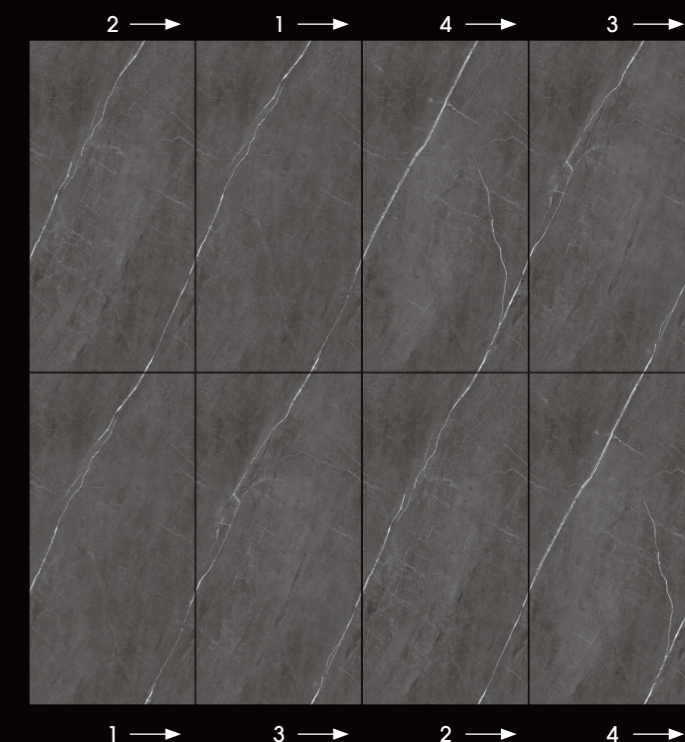

ENDMATCH COMPOSITION