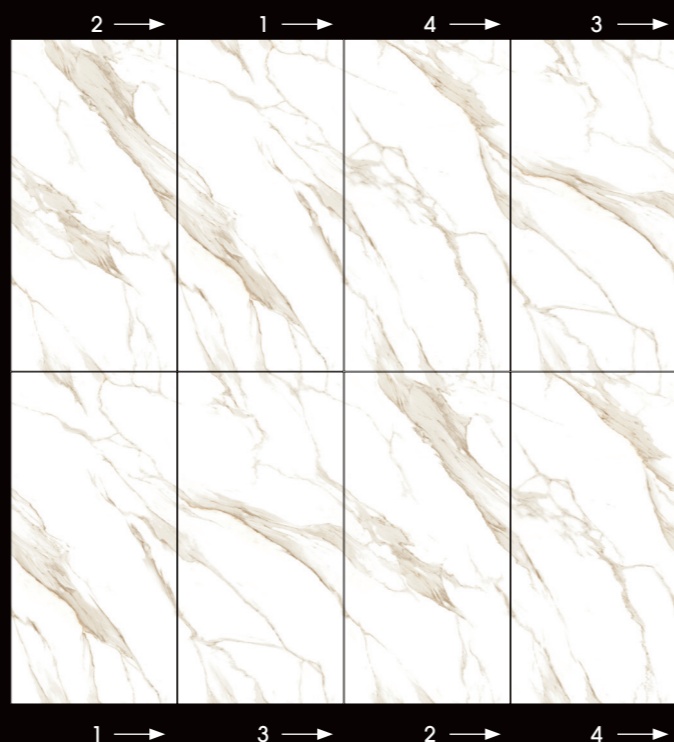

## STATUARIO GOLD 60x120 | 24"x48"

Vena Continua 60x120 | 24"x48"  
Continuous veining 60x120 | 24"x48"

1 2 3 4

## BIANCO SIGNORIA 60x120 | 24"x48"

Vena Continua 60x120 | 24"x48"  
Continuous veining 60x120 | 24"x48"

1 2 3 4

ENDMATCH COMPOSITION

SCAN ME ♥

Vuoi saperne di più? Guarda il video.

Would you like to know more? Watch the video.