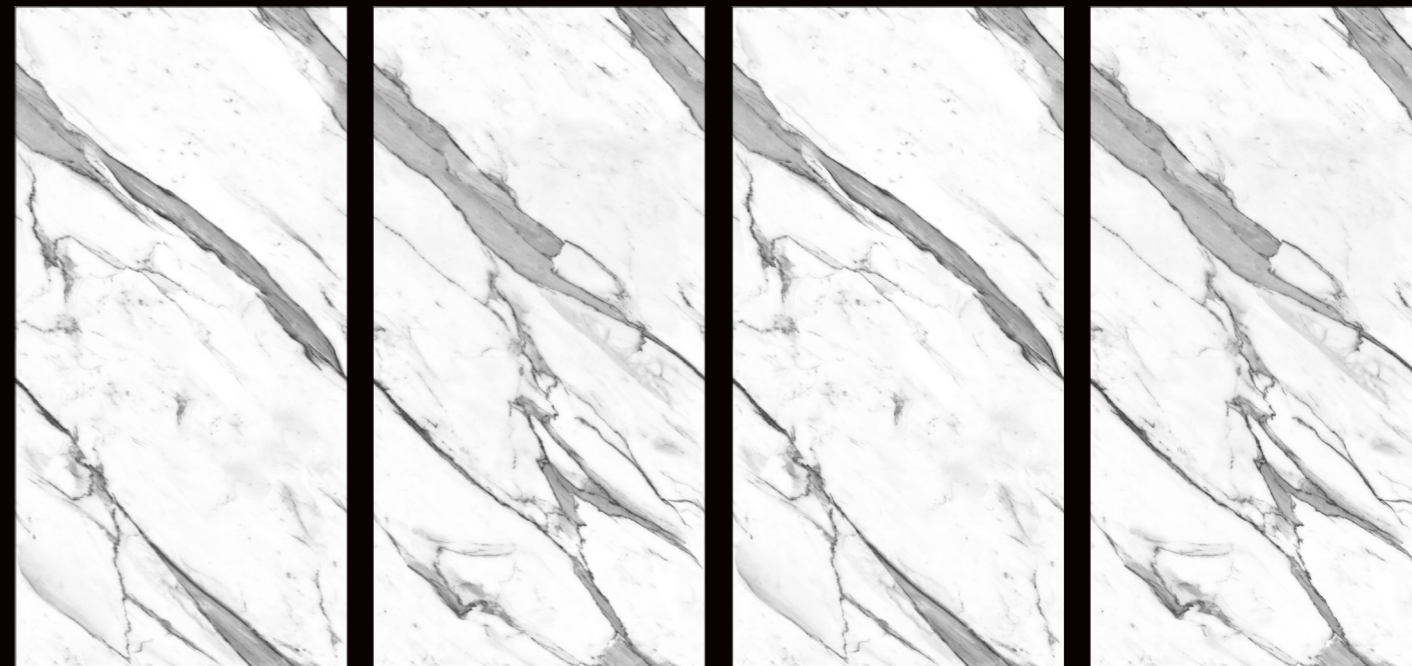

STATUARIO 60x120 | 24"x48"

Vena Continua 60x120 | 24"x48"
Continuous veining 60x120 | 24"x48"

1 2 3 4