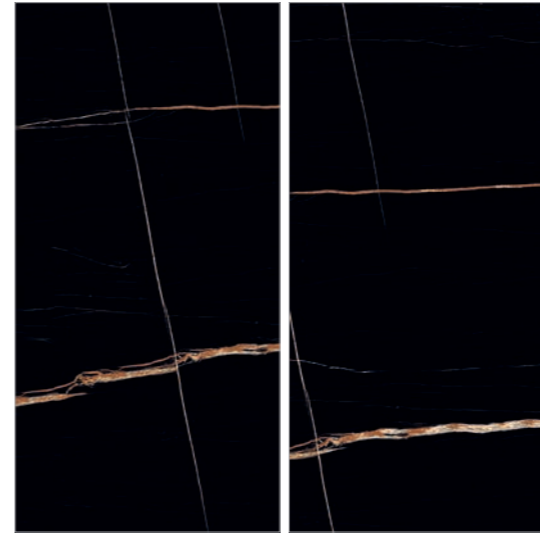

SAHARA BLACK POLISHED & MATT