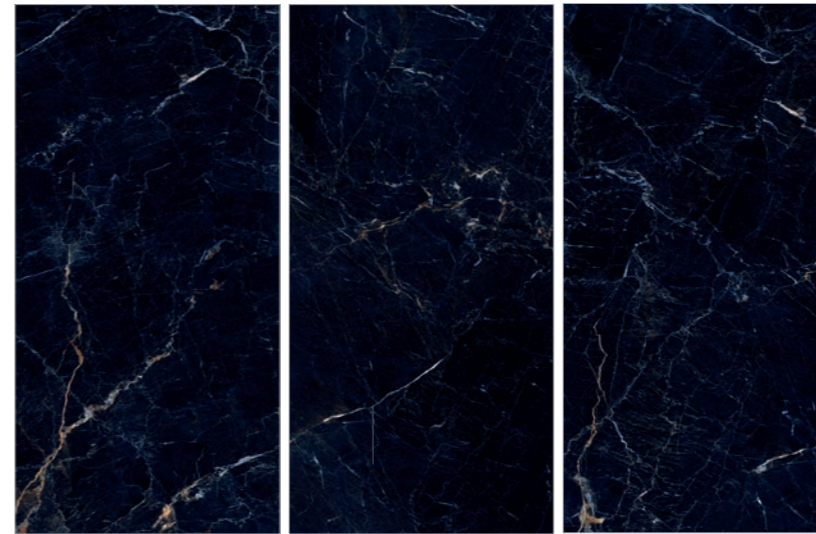

**PACIFIC WHITE**

**PATAGONIA**

**ALEX CALACATTA**

120x240  
48"x96" SLABS

120x240 | 48"x96" | Gres porcellanato rettificato  
Rectified porcelain tiles

  
FLOOR ITALIA  
CERAMICHE

LEVIGATO  
POLISHED

SAHARA BLACK POLISHED & MATT