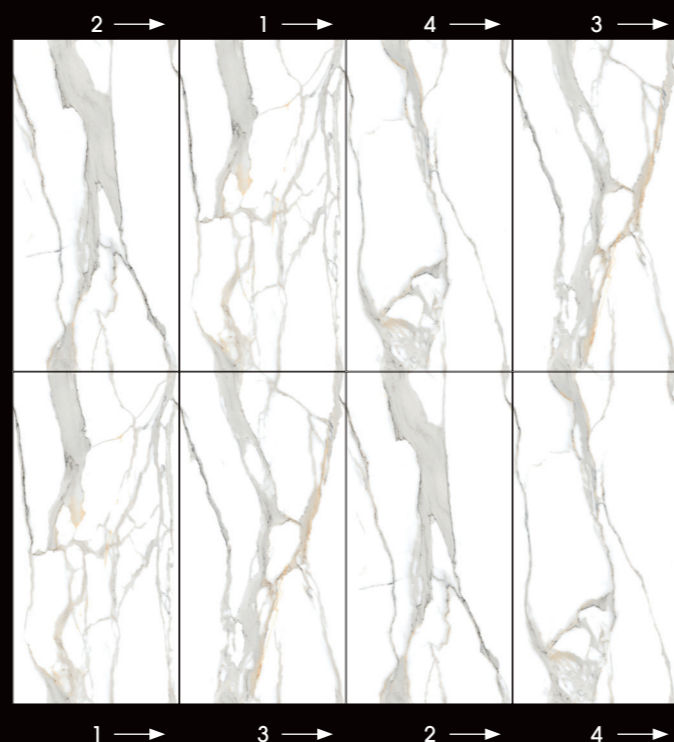

## STATUARIO 60x120 | 24"x48"

Vena Continua 60x120 | 24"x48"  
Continuous veining 60x120 | 24"x48"

1 2 3 4

ENDMATCH COMPOSITION

SCAN ME ♥

Vuoi saperne di più? Guarda il video.

Would you like to know more? Watch the video.