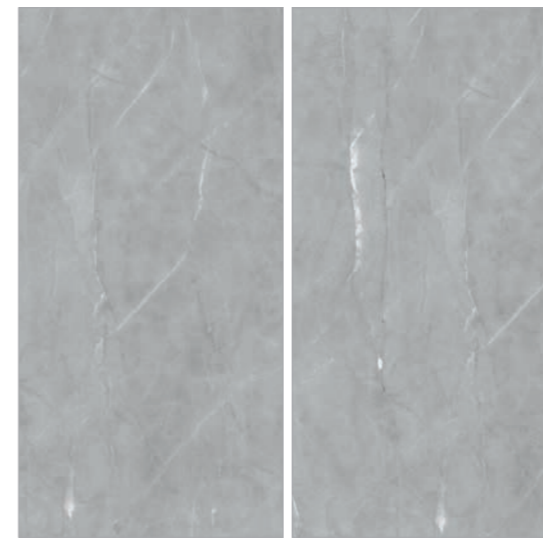

AZUL CIELO

STATUARIO GOLD

120x240  
48"x96" SLABS

120x240 | 48"x96" | Gres porcellanato rettificato  
Rectified porcelain tiles

LEVIGATO  
POLISHED

AMANI GRIS

AMANI GREY

DEVCI GREY