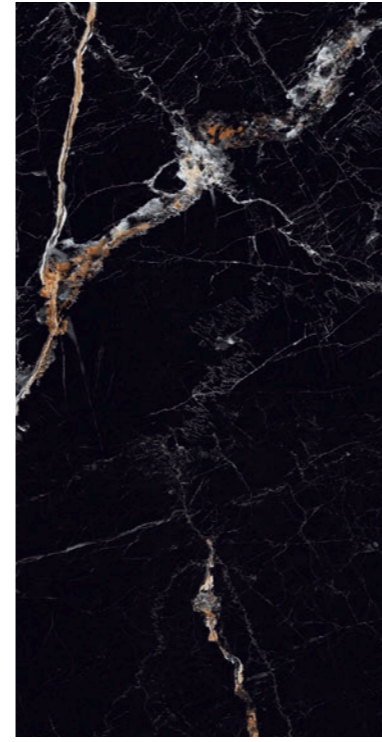

NERO ATLANTIS