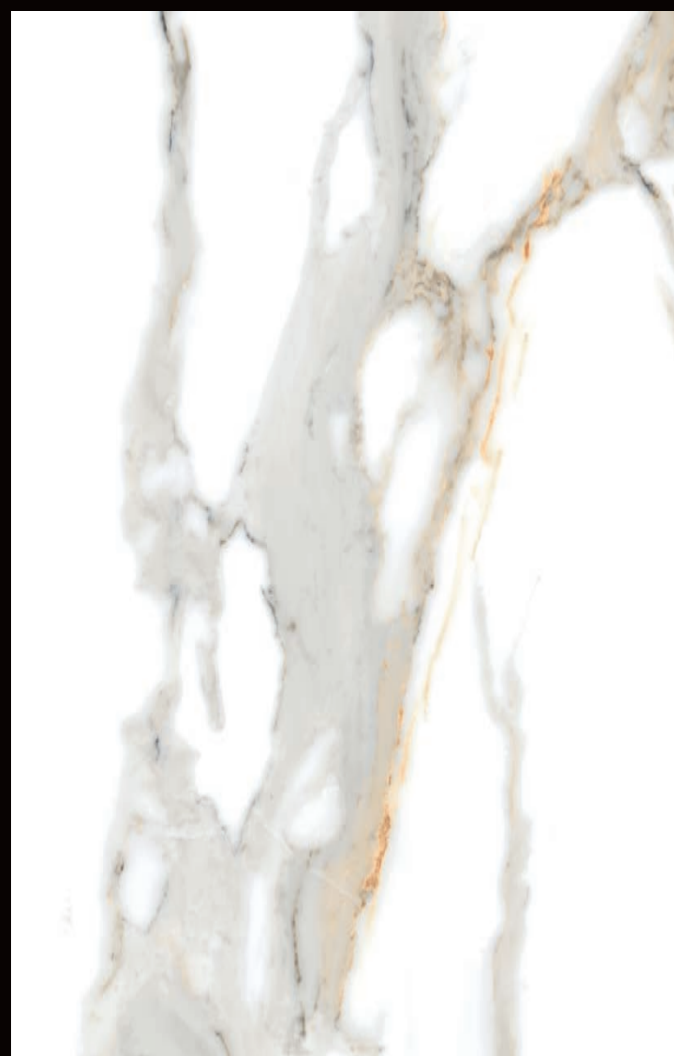

CALACATTA GOLD 60x120 | 24"x48"

Vena Continua 60x120 | 24"x48"
Continuous veining 60x120 | 24"x48"

1 2 3 4

STATUARIO 60x120 | 24"x48"

Vena Continua 60x120 | 24"x48"
Continuous veining 60x120 | 24"x48"

1 2 3 4

ENDMATCH COMPOSITION

SCAN ME ♥

Vuoi saperne di più? Guarda il video.

Would you like to know more? Watch the video.

ENDMATCH COMPOSITION

SCAN ME ♥

Vuoi saperne di più? Guarda il video.

Would you like to know more? Watch the video.