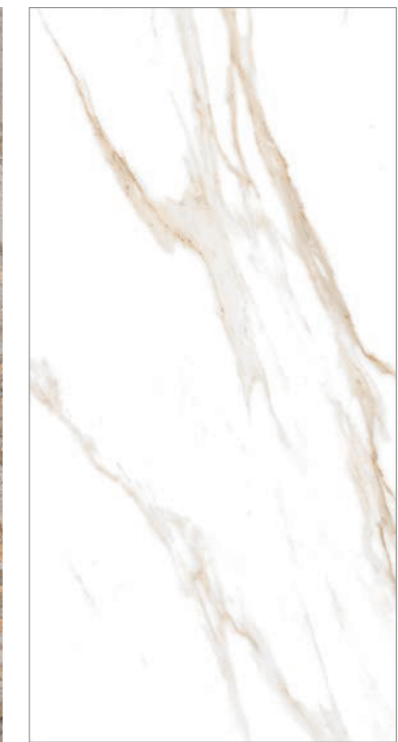

# 60X120 | 24"x48"

Gres porcellanato rettificato  
Rectified porcelain tiles

LEVIGATO  
POLISHED

NERO ATLANTIS

OXIDO AZZURO

60x120 | 24"x48"

Gres porcellanato rettificato  
Rectified porcelain tiles

MAESTRO NATURAL