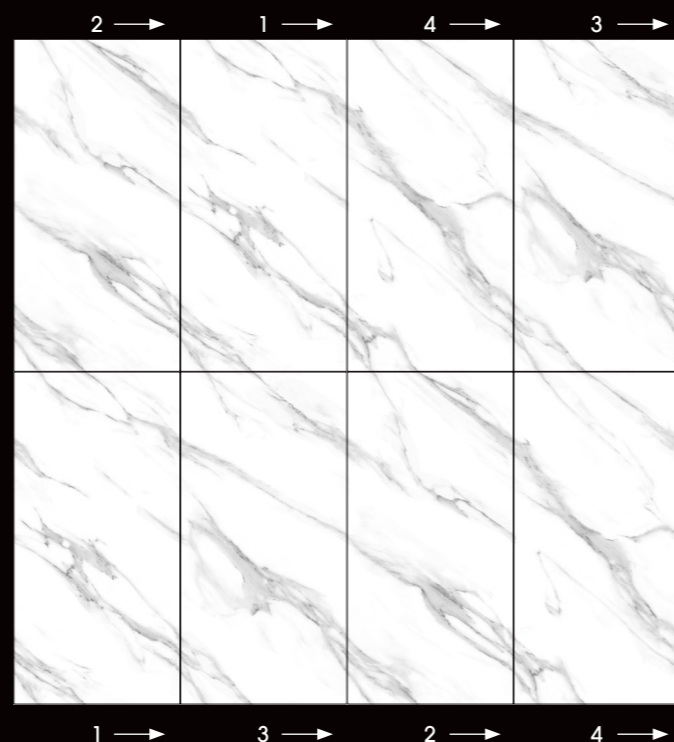

## PRISMA STATUARIO 60x120 | 24"x48"

Vena Continua 60x120 | 24"x48"  
Continuous veining 60x120 | 24"x48"

1 2 3 4

## PERLATO 60x120 | 24"x48"

Vena Continua 60x120 | 24"x48"  
Continuous veining 60x120 | 24"x48"

1 2 3 4

ENDMATCH COMPOSITION

SCAN ME

Vuoi saperne di più? Guarda il video.

Would you like to know more? Watch the video.