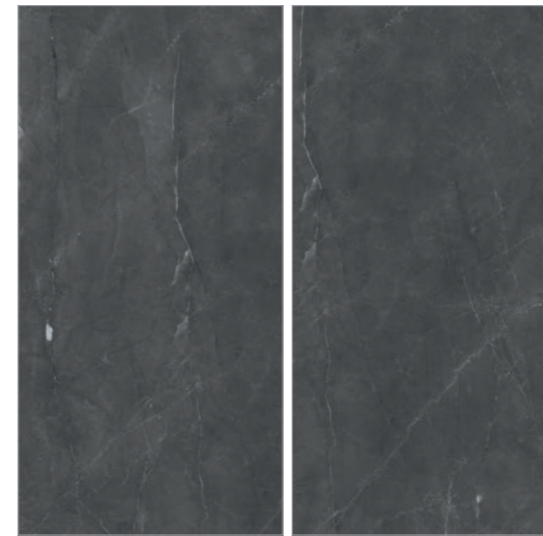

AZUL CIELO

STATUARIO GOLD

120x240  
48"x96" SLABS

120x240 | 48"x96" | Gres porcellanato rettificato  
Rectified porcelain tiles

LEVIGATO  
POLISHED

AMANI GRIS

AMANI GREY

DEVCI GREY