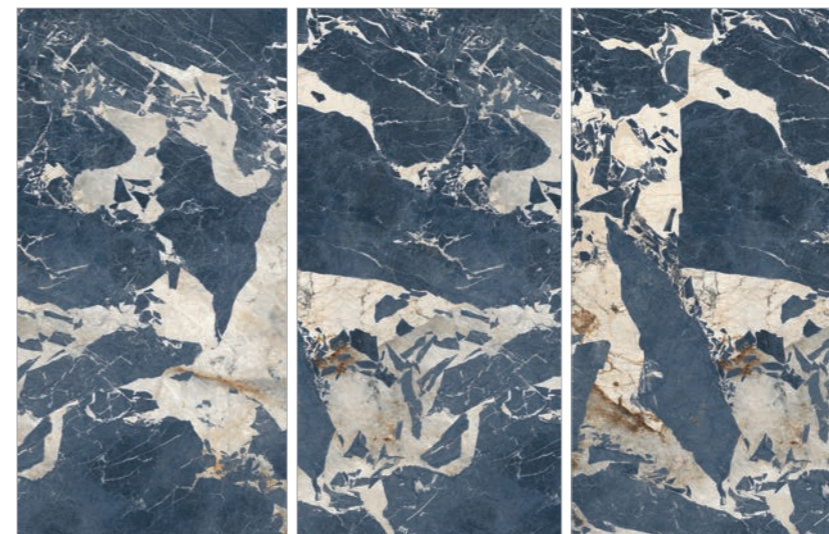

120x240 | 48"x96"
SLABS collection

120x240 | 48"x96" | Gres porcellanato rettificato
Rectified porcelain tiles

FLOOR ITALIA
CERAMICHE
LEVIGATO
POLISHED

PELETHORN