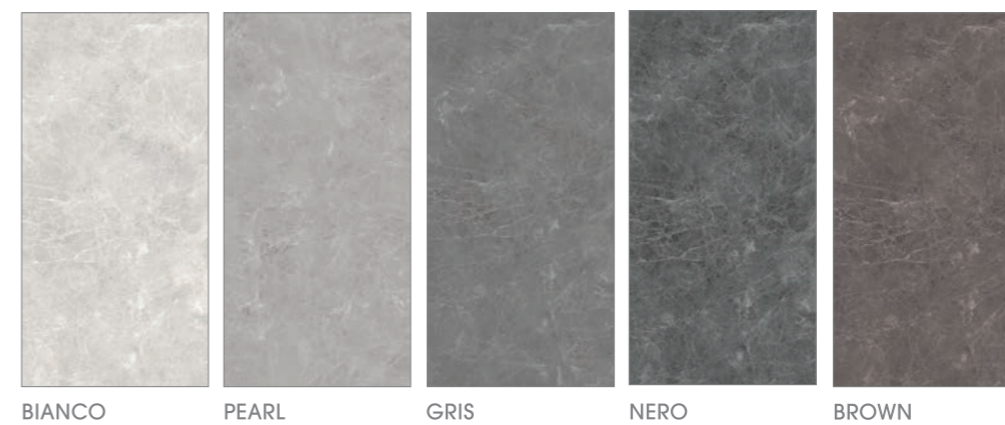

STONEAVENUE collection