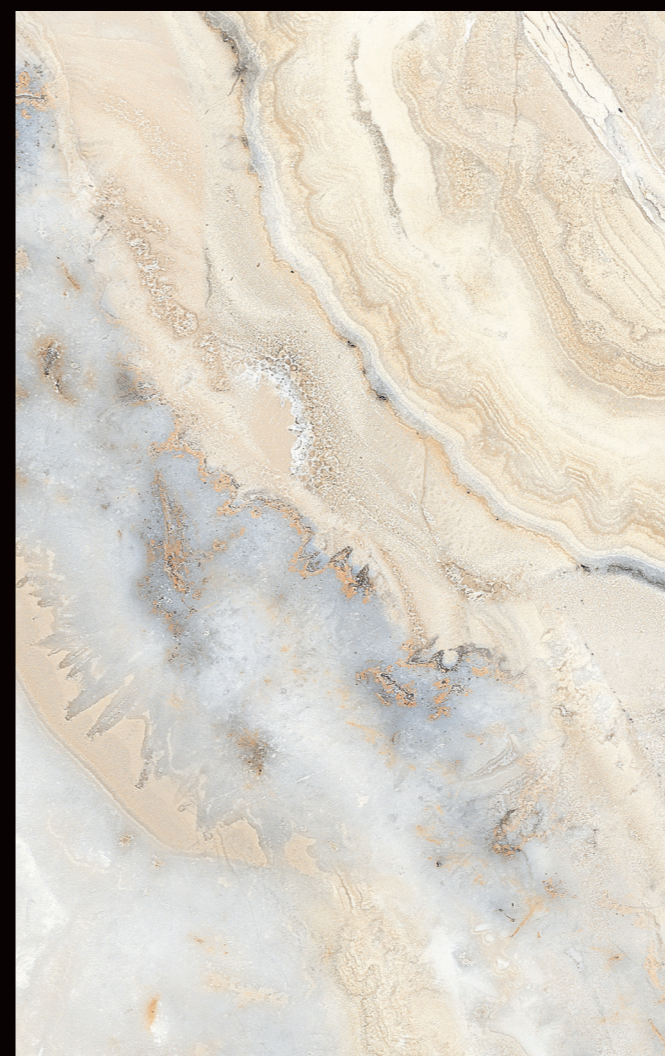

CORAL 60x120 | 24"x48"

Vena Continua 60x120 | 24"x48"
Continuous veining 60x120 | 24"x48"

ENDMATCH COMPOSITION