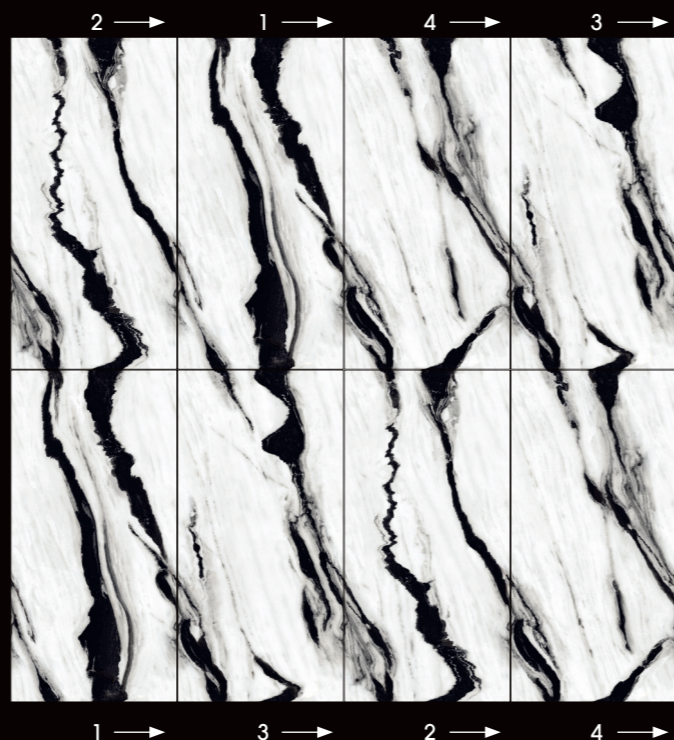

## MONTEPULCIANO 60x120 | 24"x48"

Vena Continua 60x120  
Continuous veining 60x120

1 2 3 4

ENDMATCH COMPOSITION

Vuoi saperne di più? Guarda il video.

Would you like to know more? Watch the video.

SCAN ME ♥

ENDMATCH COMPOSITION