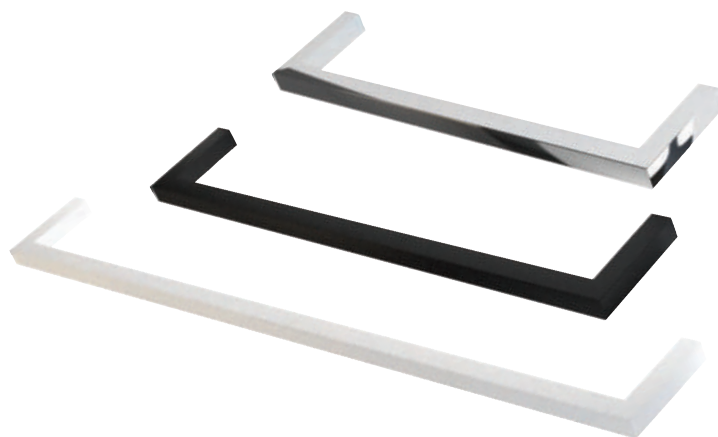

Porta asciugamani in ottone

Porta sapone da parete in ottone e vetro

cod.	colore
ABA1242	Nero opaco
ABA1241	Bianco opaco
ABA1240	Cromo lucido

cod.	misura	colore
ABA1257	30 cm	Nero opaco
ABA1260	40 cm	Nero opaco
ABA1263	60 cm	Nero opaco
ABA1256	30 cm	Bianco opaco
ABA1259	40 cm	Bianco opaco
ABA1262	60 cm	Bianco opaco
ABA1255	30 cm	Cromo lucido
ABA1258	40 cm	Cromo lucido
ABA1261	60 cm	Cromo lucido