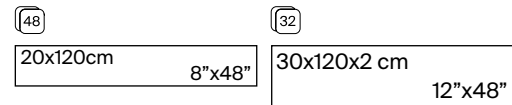

Formatos disponibles

Available formats / Formats disponibles