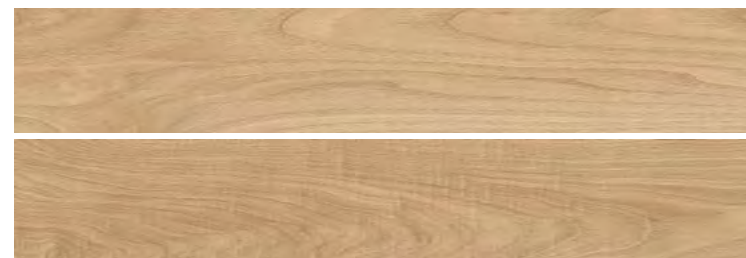

Chestwood Oak