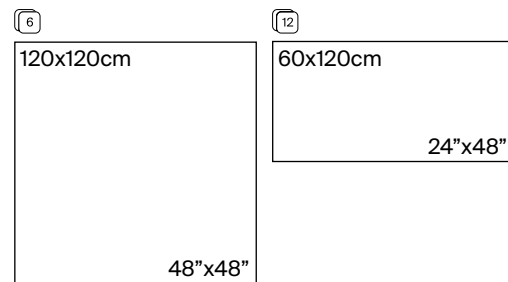

Formatos disponibles

Available formats / Formats disponibles