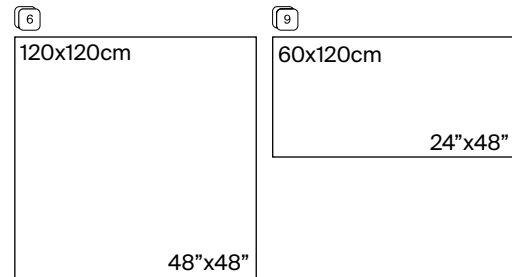

Formatos disponibles

Available formats / Formats disponibles