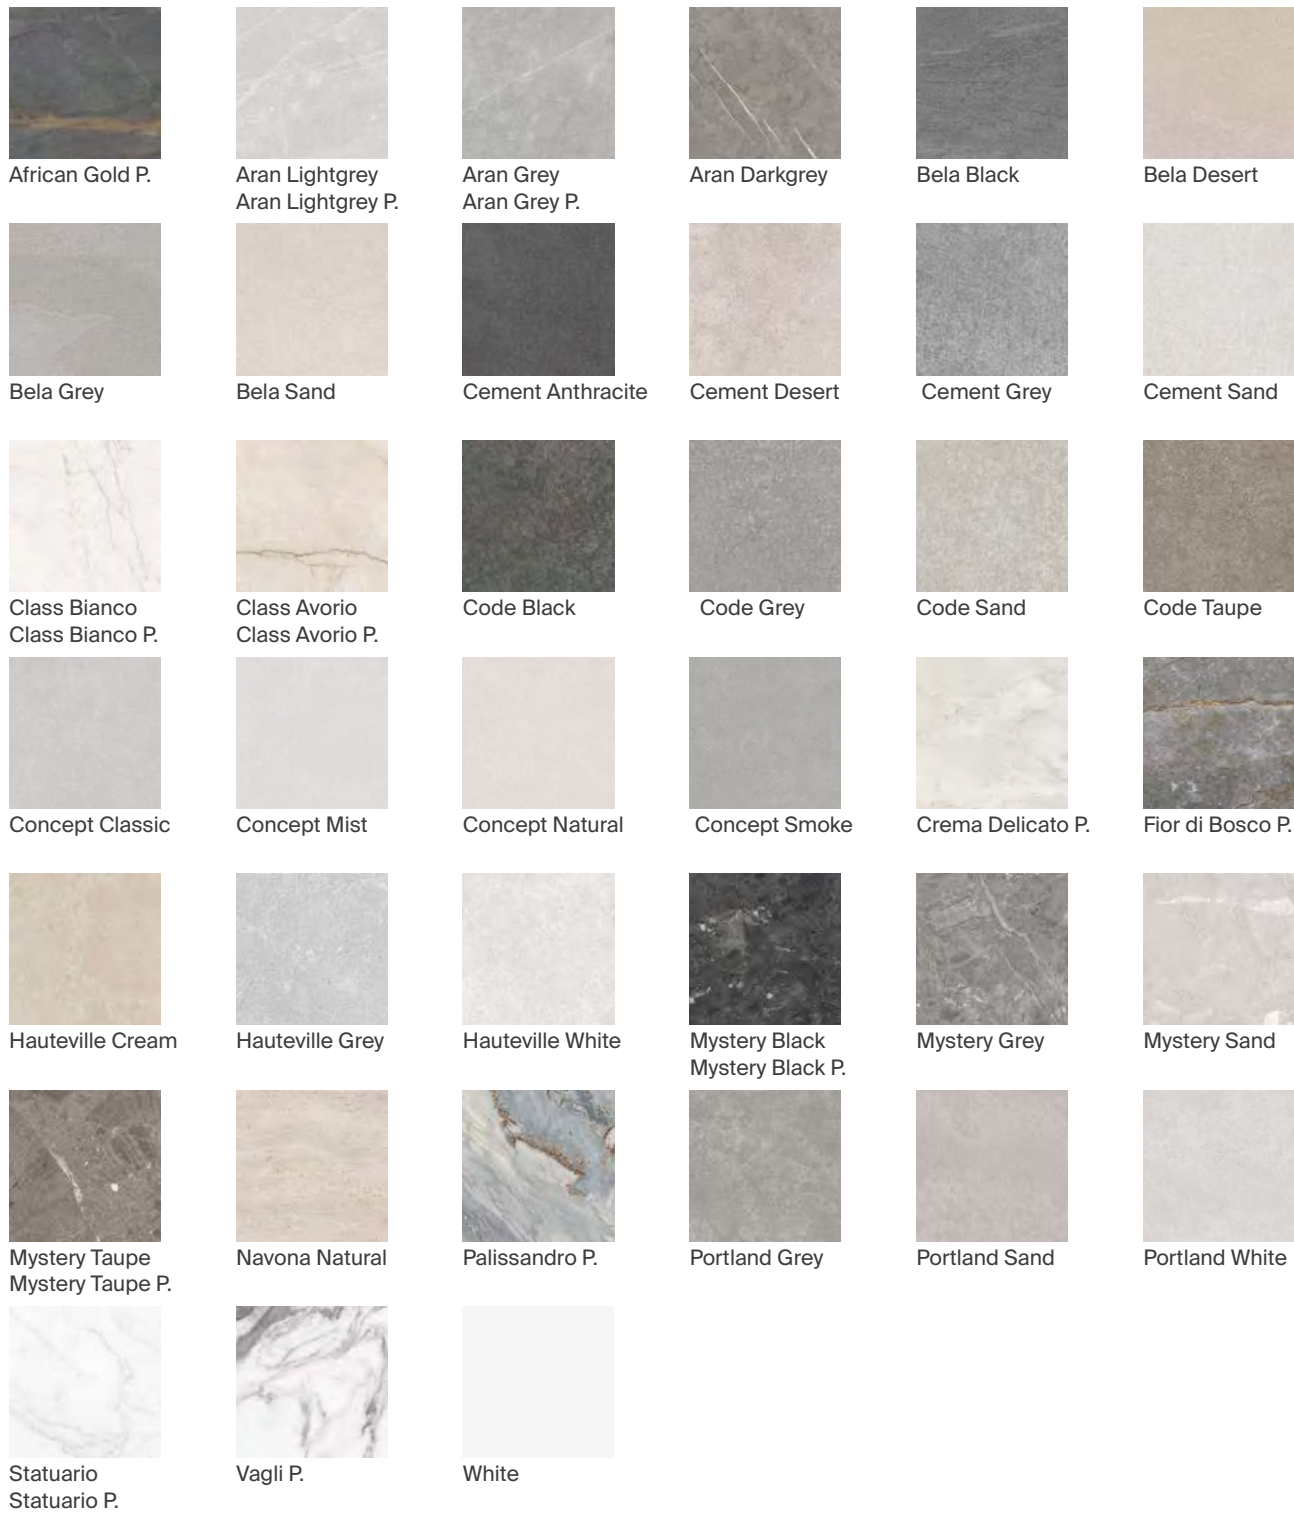

Formato Size	Formato real Work size	Acabado Finish	Pz/Caja Pcs/Box	M²/Caja Sqm/Box	Kg/Caja Kg/Box	Cajas/Pallet Boxes/Pallet	M²/Pallet Sqm/Pallet	Kg/Pallet Kg/Pallet
120x280 - Rc	1200x2800x6,00	Mate · Rectificado / Matt · Rectified	1	3,360	47,210	20	67,200	1050,00
120x280 - Rc POLISHED	1200x2800x6,00	Mate · Rectificado / Matt · Rectified	1	3,360	47,210	20	67,200	1050,00