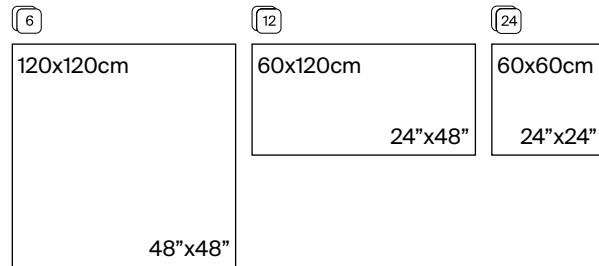

Formatos disponibles
Available formats / Formats disponibles