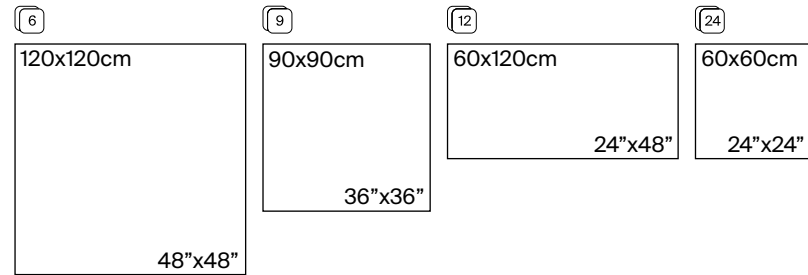

Formatos disponibles Available formats / Formats disponibles

Formato Size	Formato real Work size	Acabado Finish	Pz/Caja Pcs/Box	M²/Caja Sqm/Box	Kg/Caja Kg/Box	Cajas/Pallet Boxes/Pallet	M²/Pallet Sqm/Pallet	Kg/Pallet Kg/Pallet	Colores disponibles Available colours
120x120 - Rc	1200x1200x9,00	Mate · Rectificado / Matt · Rectified C1	1	1,440	30,130	40	57,600	1216,00	
90x90 - Rc	900x900x9,00	Mate · Rectificado / Matt · Rectified C1	2	1,620	32,500	30	48,600	1070,00	
60x120 - Rc	600x1200x9,00	Mate · Rectificado / Matt · Rectified C1	2	1,440	28,000	36	51,840	1058,00	
60x120 - Rc LAPPATO	600x1200x9,00	Lapado · Rectificado / Lappato · Rectified C1	2	1,440	28,000	36	51,840	1058,00	
60x60 - Rc	600x600x9,00	Mate · Rectificado / Matt · Rectified C1	4	1,440	27,000	32	46,080	950,00	

Piezas especiales pág 382 - 387
Special tile pieces
Pièces spéciales