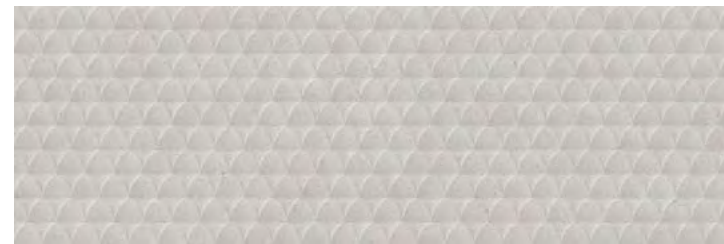

CALIZIA

Pasta blanca
White body / Pâte blanche

Aura Grey

Formatos disponibles

Available formats / Formats disponibles

Formato Size	Formato real Work size	Acabado Finish	Pz/Caja Pcs/Box	M²/Caja Sqm/Box	Kg/Caja Kg/Box	Cajas/Pallet Boxes/Pallet	M²/Pallet Sqm/Pallet	Kg/Pallet Kg/Pallet	Colores disponibles Available colours
40x120 - Rc Calizia	400x1200x7,00	Mate · Rectificado Matt · Rectified	5	2,400	30,000	20	48,000	609,00	
40x120 - Rc Charm	400x1200x7,00	Mate · Rectificado Matt · Rectified	5	2,400	30,000	20	48,000	609,00	
40x120 - Rc DEC - Aura	400x1200x8,00	Mate · Rectificado Matt · Rectified	4	1,920	28,000	20	38,400	566,00