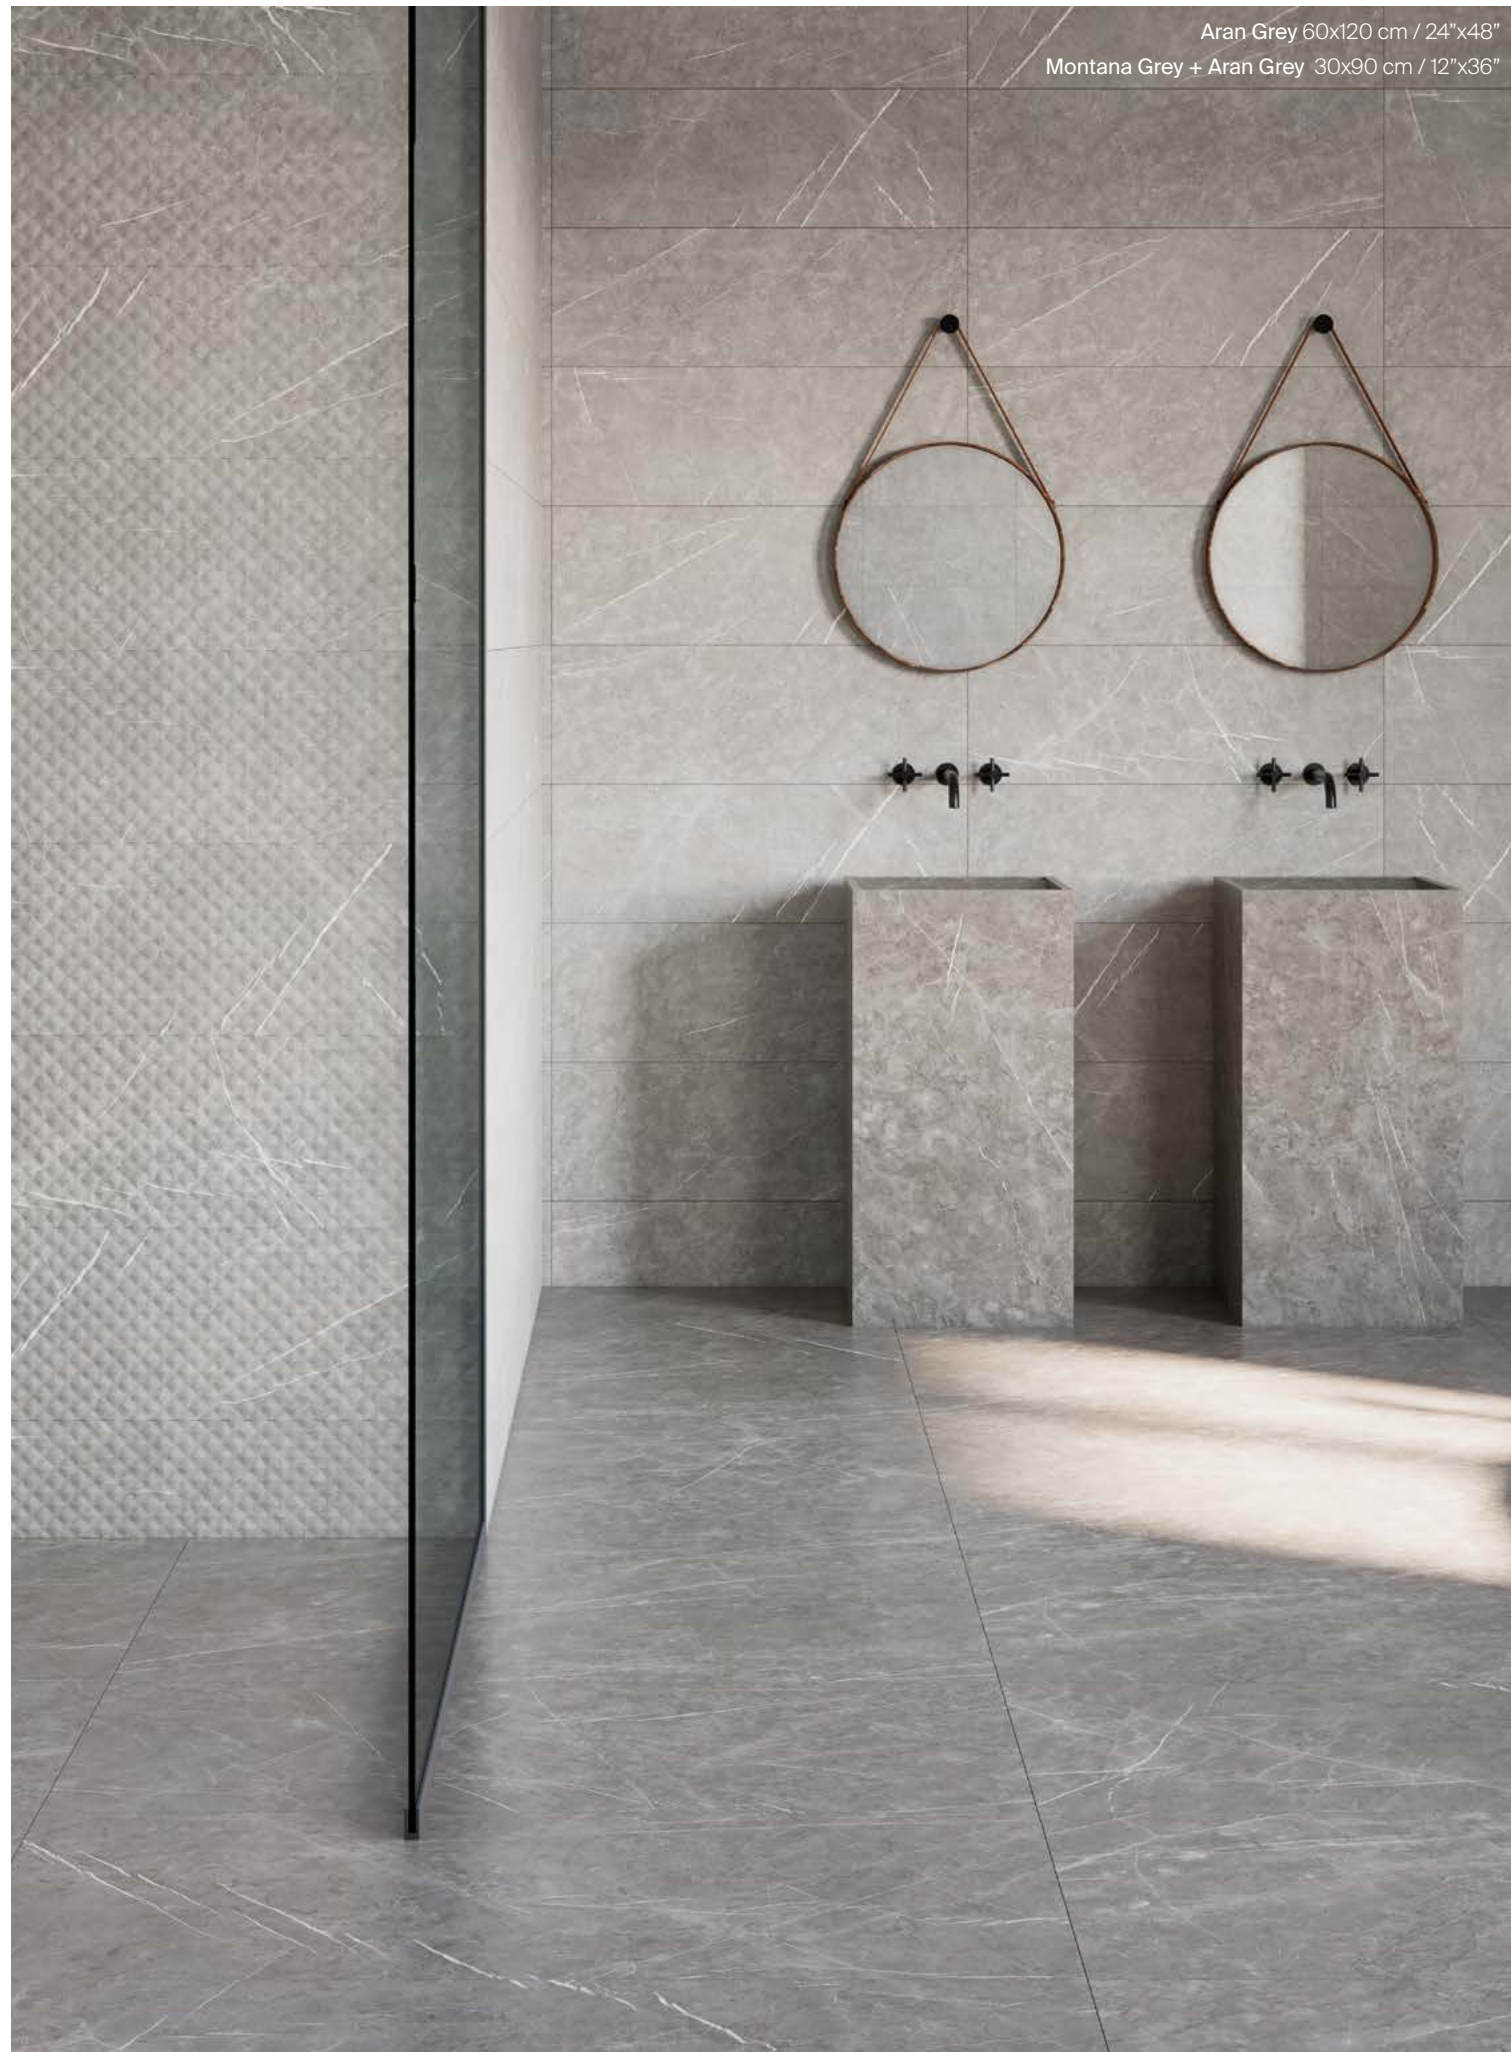

Aran Lightgrey Polished 120x120 cm / 48"x48"  
Aran Lightgrey Polished 120x280 cm / 48"x110"