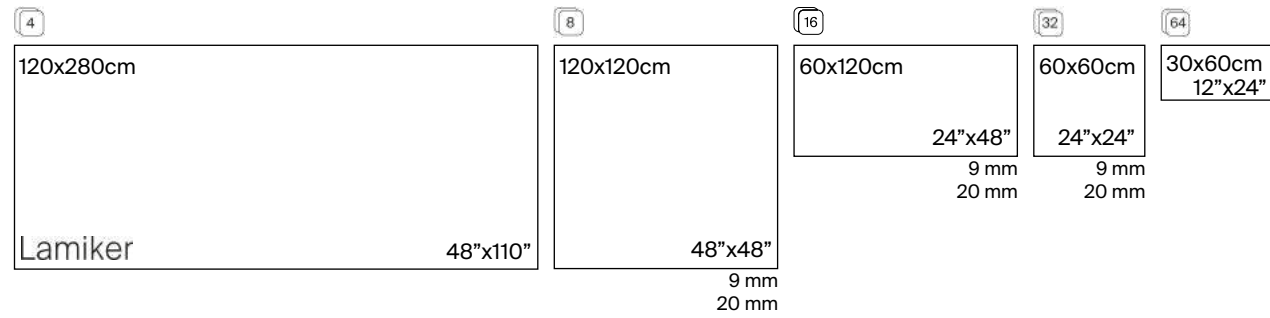

Formatos disponibles

Available formats / Formats disponibles