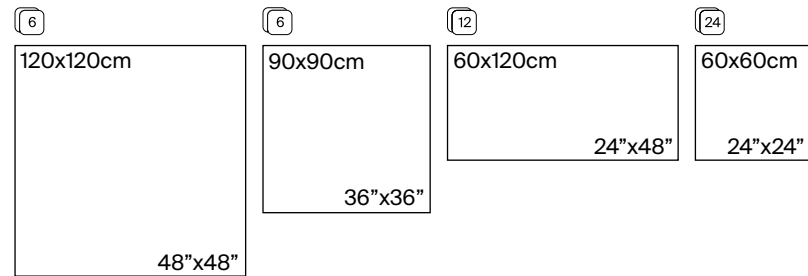

Formatos disponibles

Available formats / Formats disponibles

Formato Size	Formato real Work size	Acabado Finish	Pz/Caja Pcs/Box	M²/Caja Sqm/Box	Kg/Caja Kg/Box	Cajas/Pallet Boxes/Pallet	M²/Pallet Sqm/Pallet	Kg/Pallet Kg/Pallet	Colores disponibles Available colours
120x120 - Rc	1200x1200x9,00	Mate · Rectificado / Matt · Rectified C1	1	1,440	30,130	40	57,600	1216,00	
120x120 - Rc POLISHED	1200x1200x10,20	Pulido · Rectificado / Polished · Rectified C0	1	1,440	35,000	36	51,840	1300,00	
90x90 - Rc	900x900x9,00	Mate · Rectificado / Matt · Rectified C1	2	1,620	32,500	30	48,600	1070,00	
60x120 - Rc	600x1200x9,00	Mate · Rectificado / Matt · Rectified C1	2	1,440	28,000	36	51,840	1058,00	
60x120 - Rc POLISHED	600x1200x10,50	Pulido · Rectificado / Polished · Rectified C0	2	1,440	34,250	32	46,080	1121,00	
60x120 - Rc LAPPATO	600x1200x9,00	Lapado · Rectificado / Lappato · Rectified C1	2	1,440	28,000	36	51,840	1058,00	
60x60 - Rc	600x600x9,00	Mate · Rectificado / Matt · Rectified C1	4	1,440	27,000	32	46,080	950,00	

Piezas especiales pág 382 - 387
Special tile pieces
Pièces spéciales