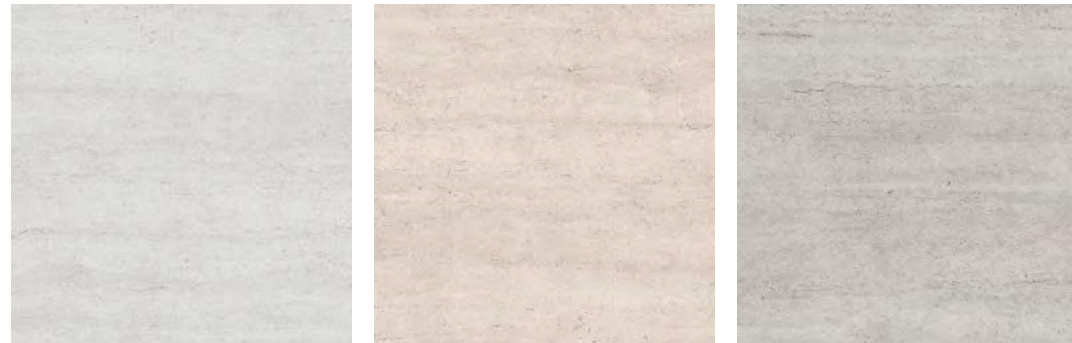

Navona Natural

Navona Grey

Navona White