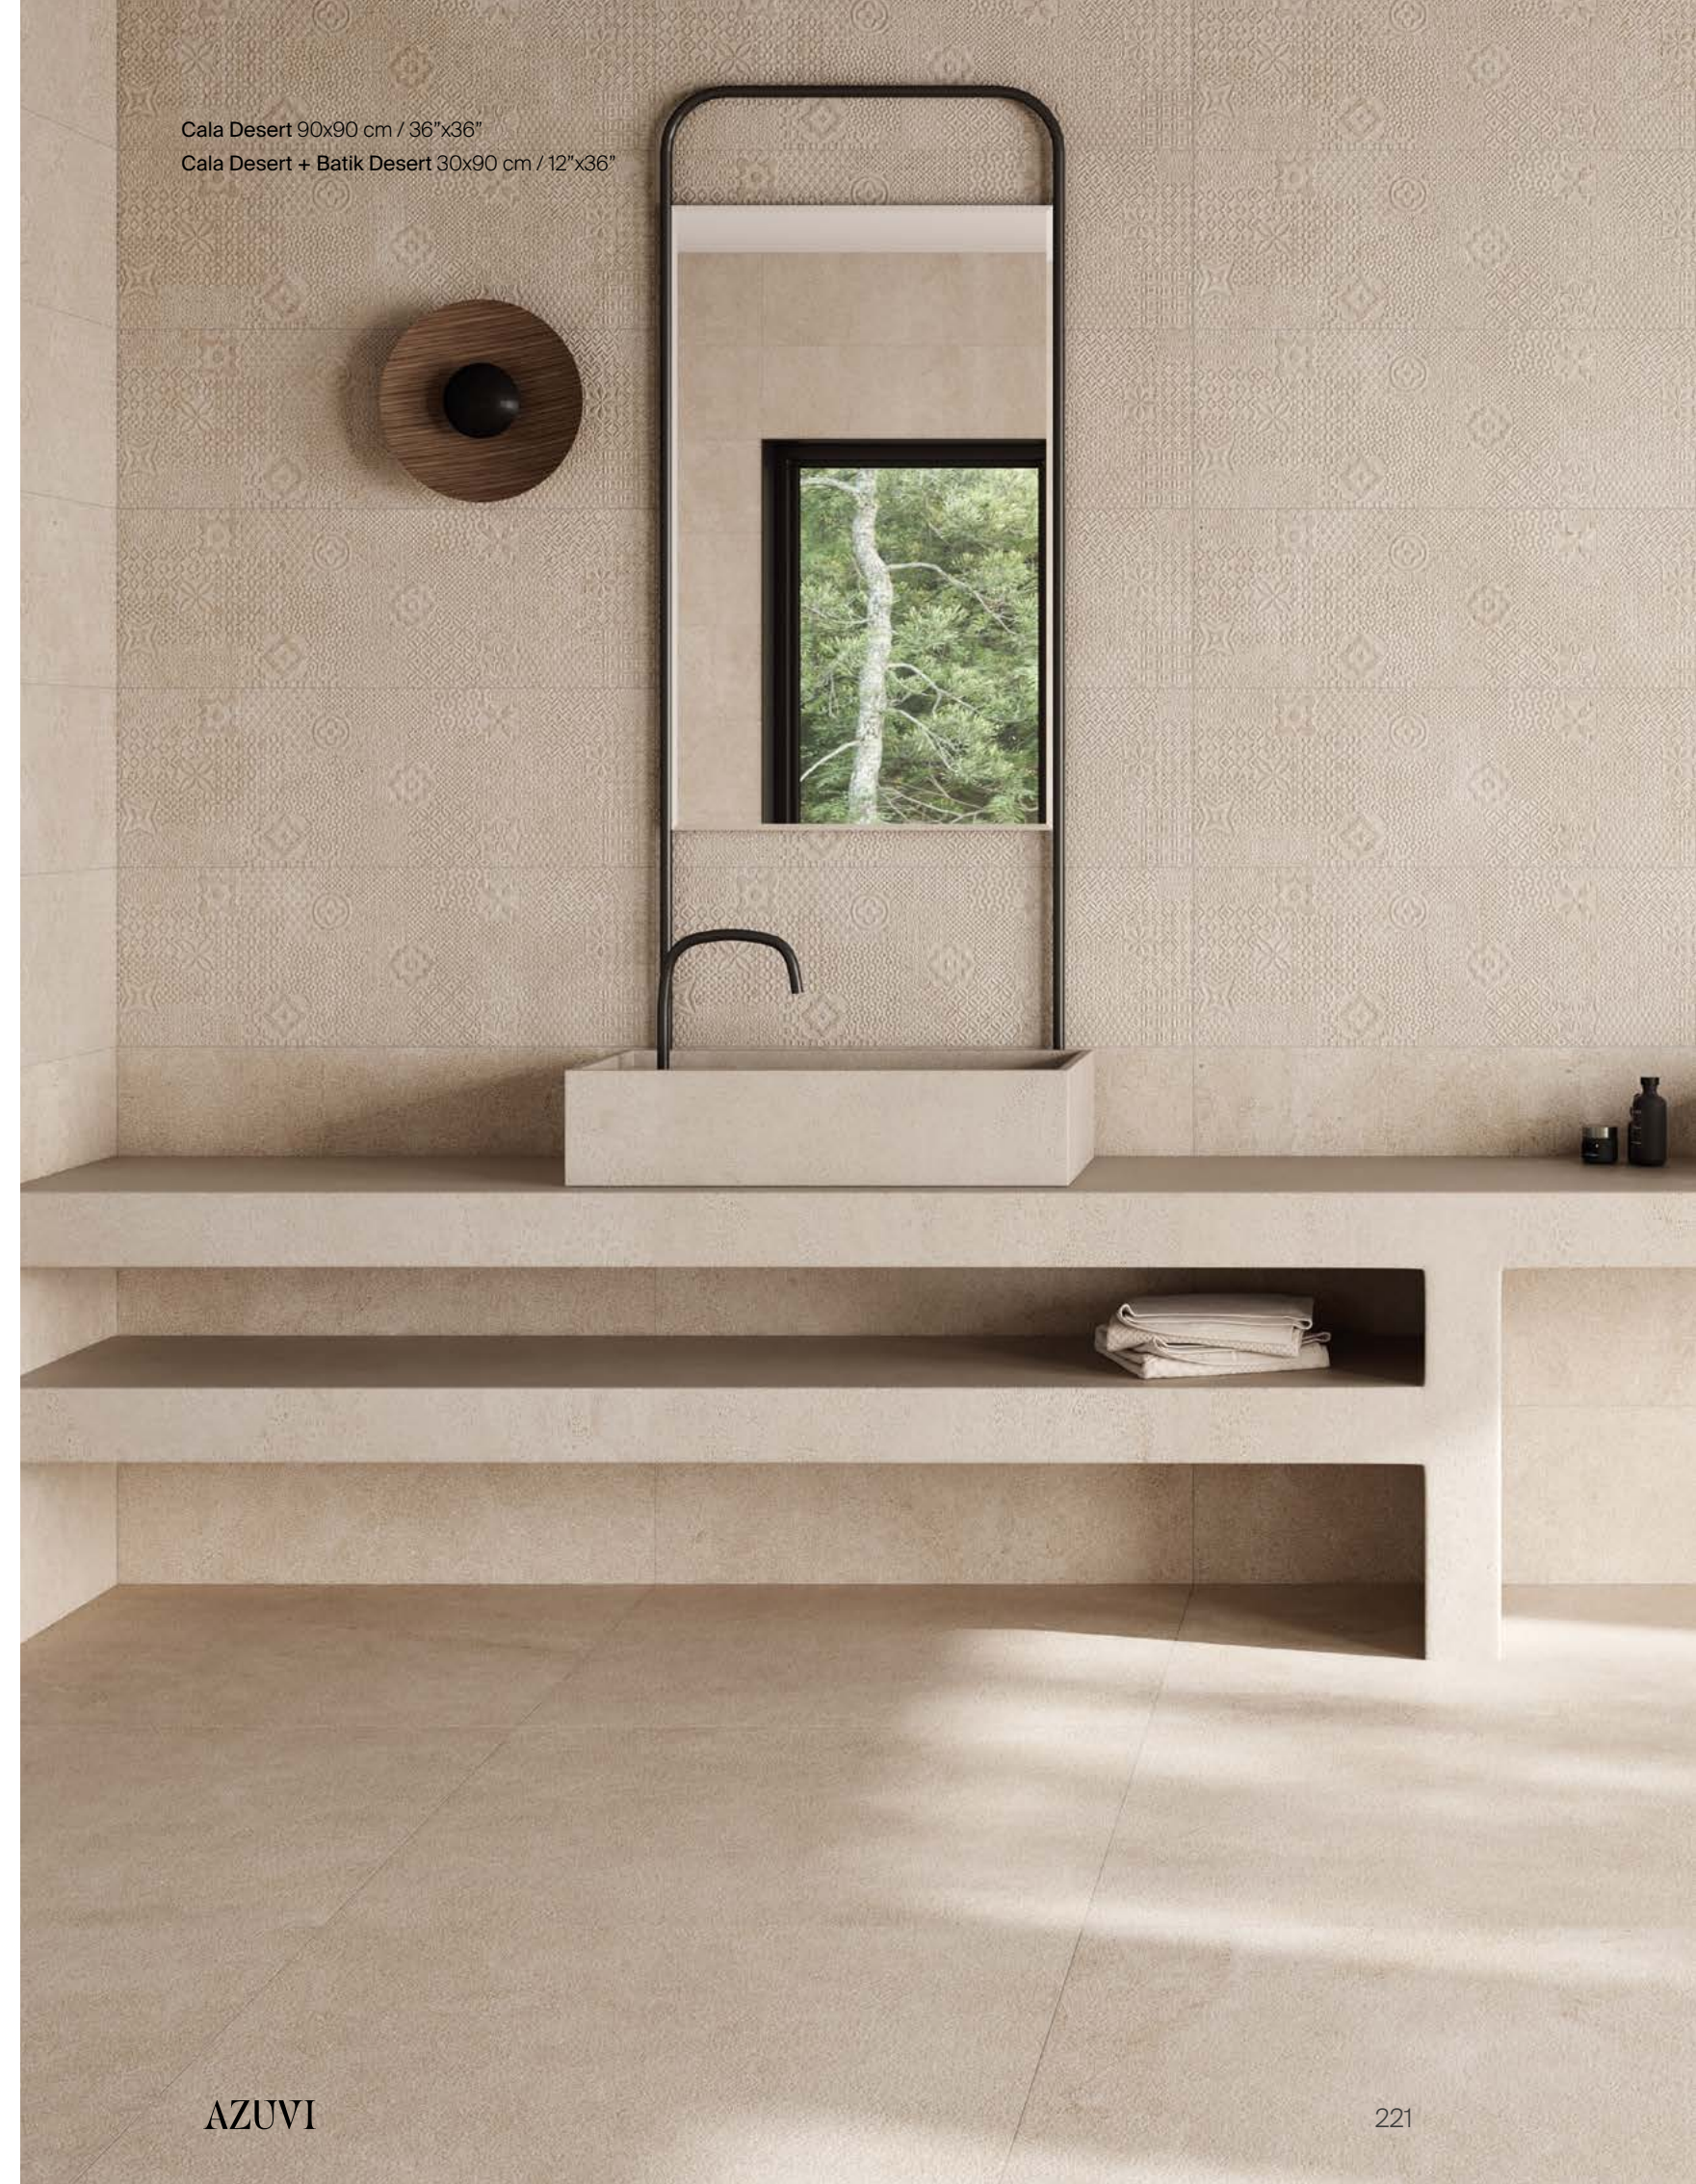

La textura de las piezas hace que la colección destaque por su tacto suave, mientras que sorprende su aspecto abujardado. Junto a unos tonos cálidos y suaves, convierten la colección en una mezcla que atrae y cautiva, transmitiendo paz y bienestar y dotando al espacio de personalidad propia.

Cala is inspired by Zarci marble, a uniform fine-grained marble found in the Balearic Islands, with pale veins conceived to bring dynamism and elegance to living spaces.

The collection stands out for its smooth feel and bush-hammered appearance. In combination with soft warm colours, Zarci infuses living spaces with distinctive personality and a restful sense of wellbeing.

Caractéristique des îles Baléares, le marbre Zarci renaît avec la collection Cala. Un marbre à grain fin, uniforme et avec une veinure plus claire, qui apporte aux ambiances dynamisme et élégance à parts égales.

La collection se distingue par son toucher doux dû à la texture des pièces, et surprend par son aspect bouchardé. Ceci, ajouté à des tons chauds et doux, fait de la collection un mélange qui attire et captive, en transmettant une sensation de paix et de bien-être et en dotant l'espace d'une personnalité propre.

Cala Desert 90x90 cm / 36"x36"

Cala Desert + Batik Desert 30x90 cm / 12"x36"