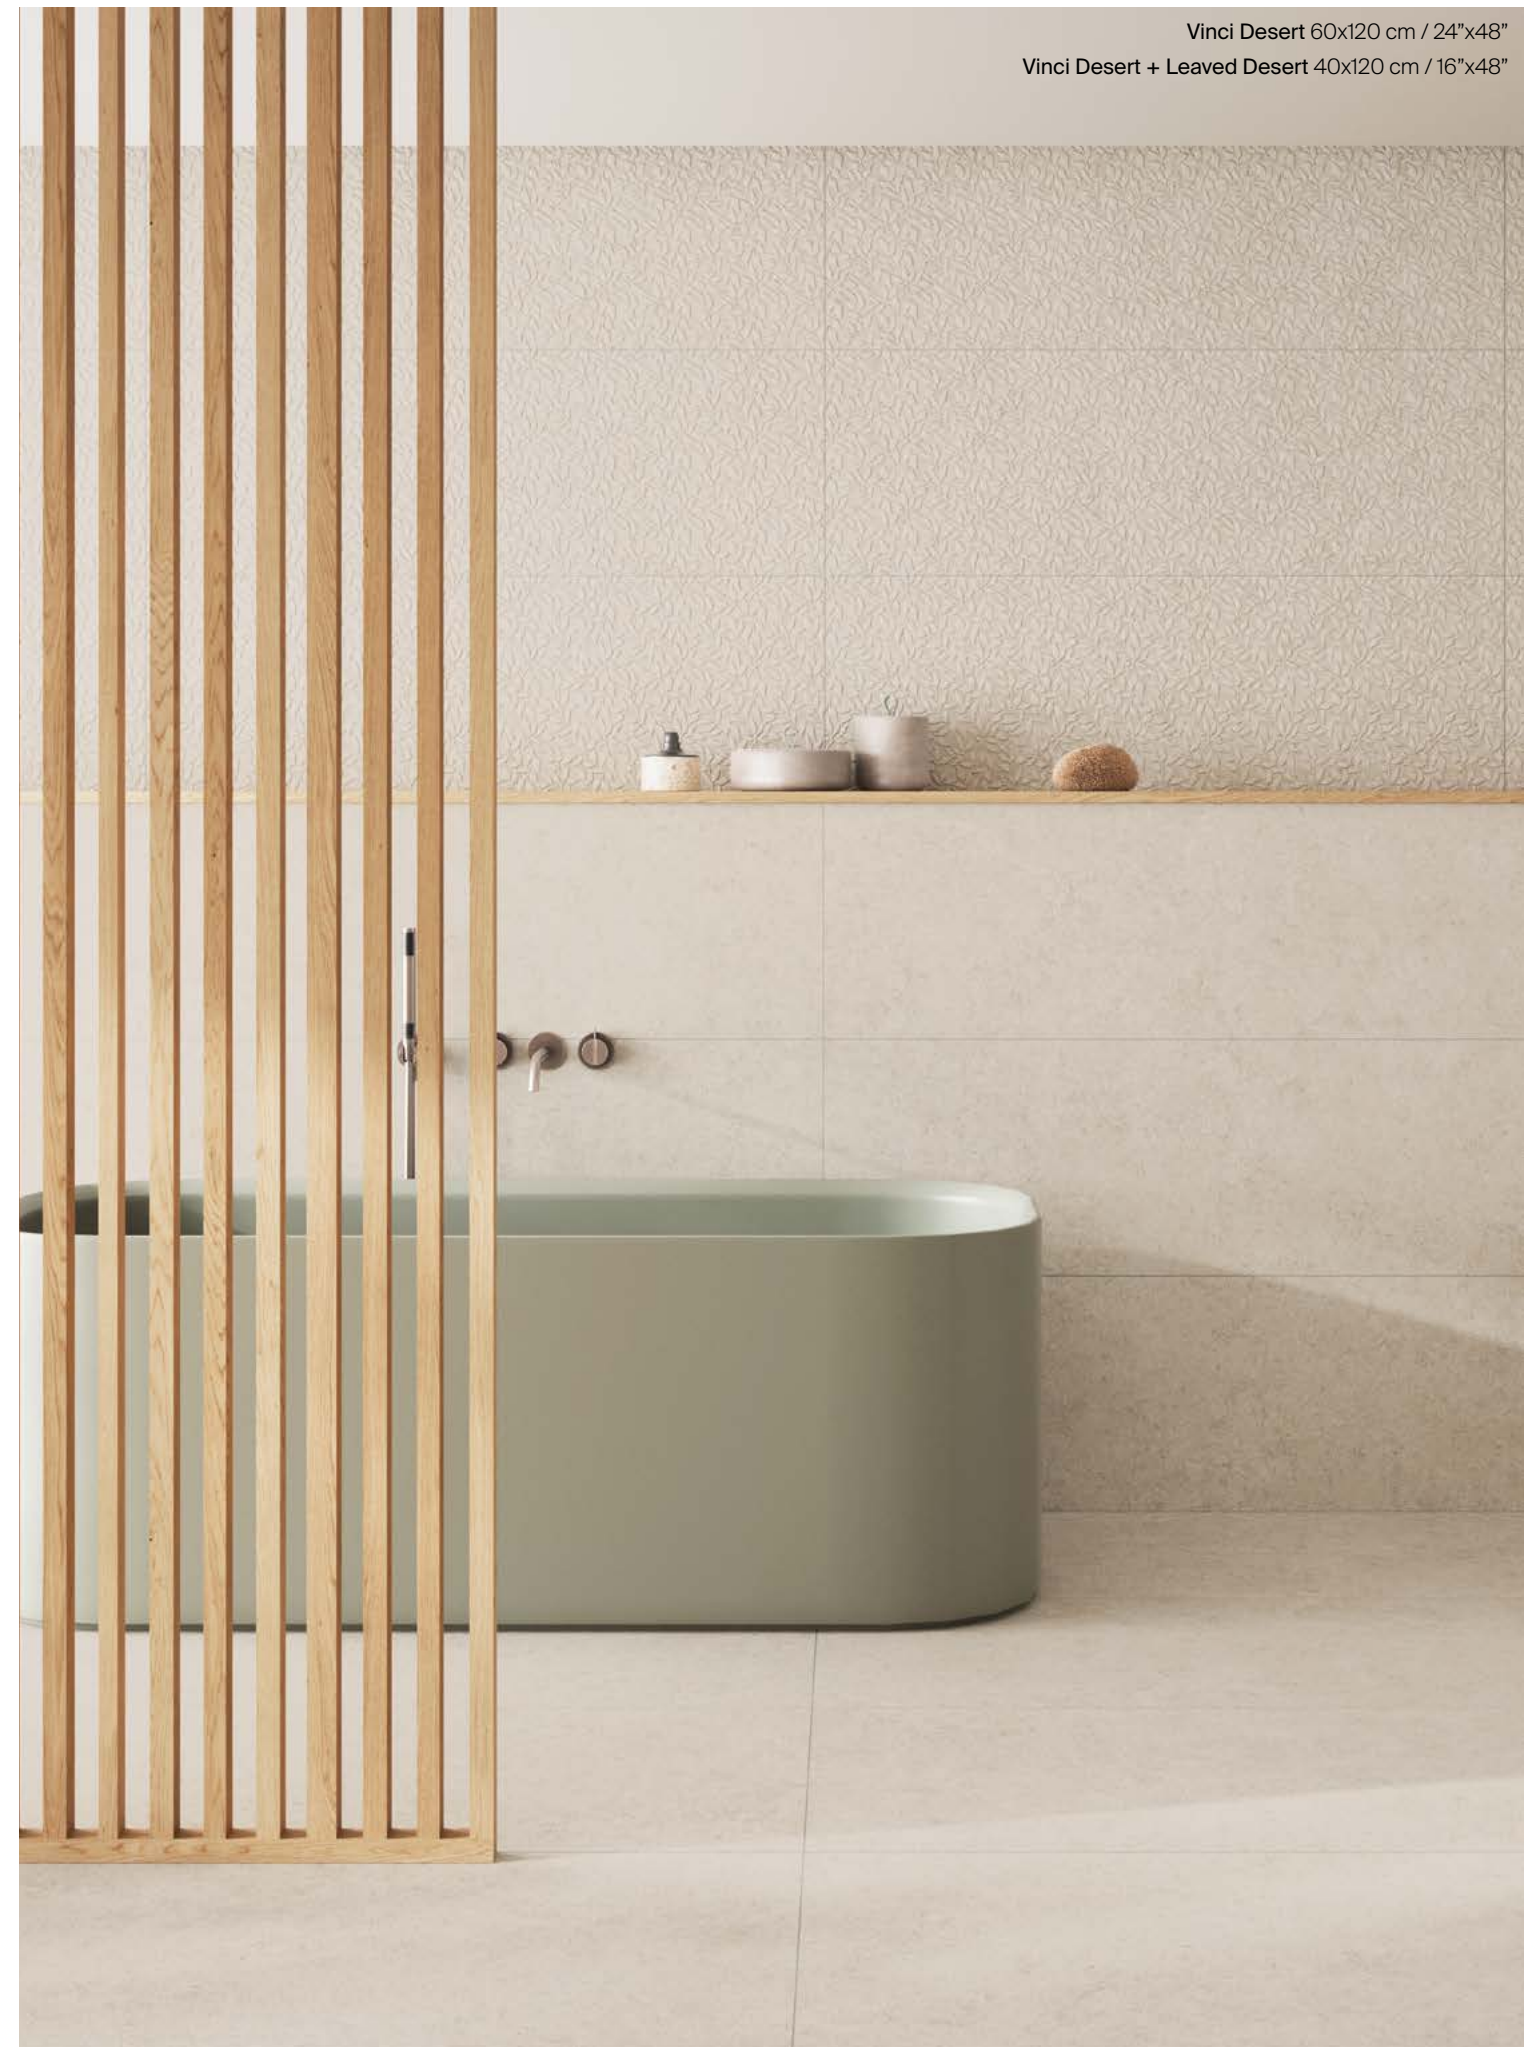

Vinci White Antislip 60x120 cm / 24"x48"

Vinci Desert 60x120 cm / 24"x48"  
Vinci Desert + Leaved Desert 40x120 cm / 16"x48"

Atemporal  
Atemporary  
Atemporaire