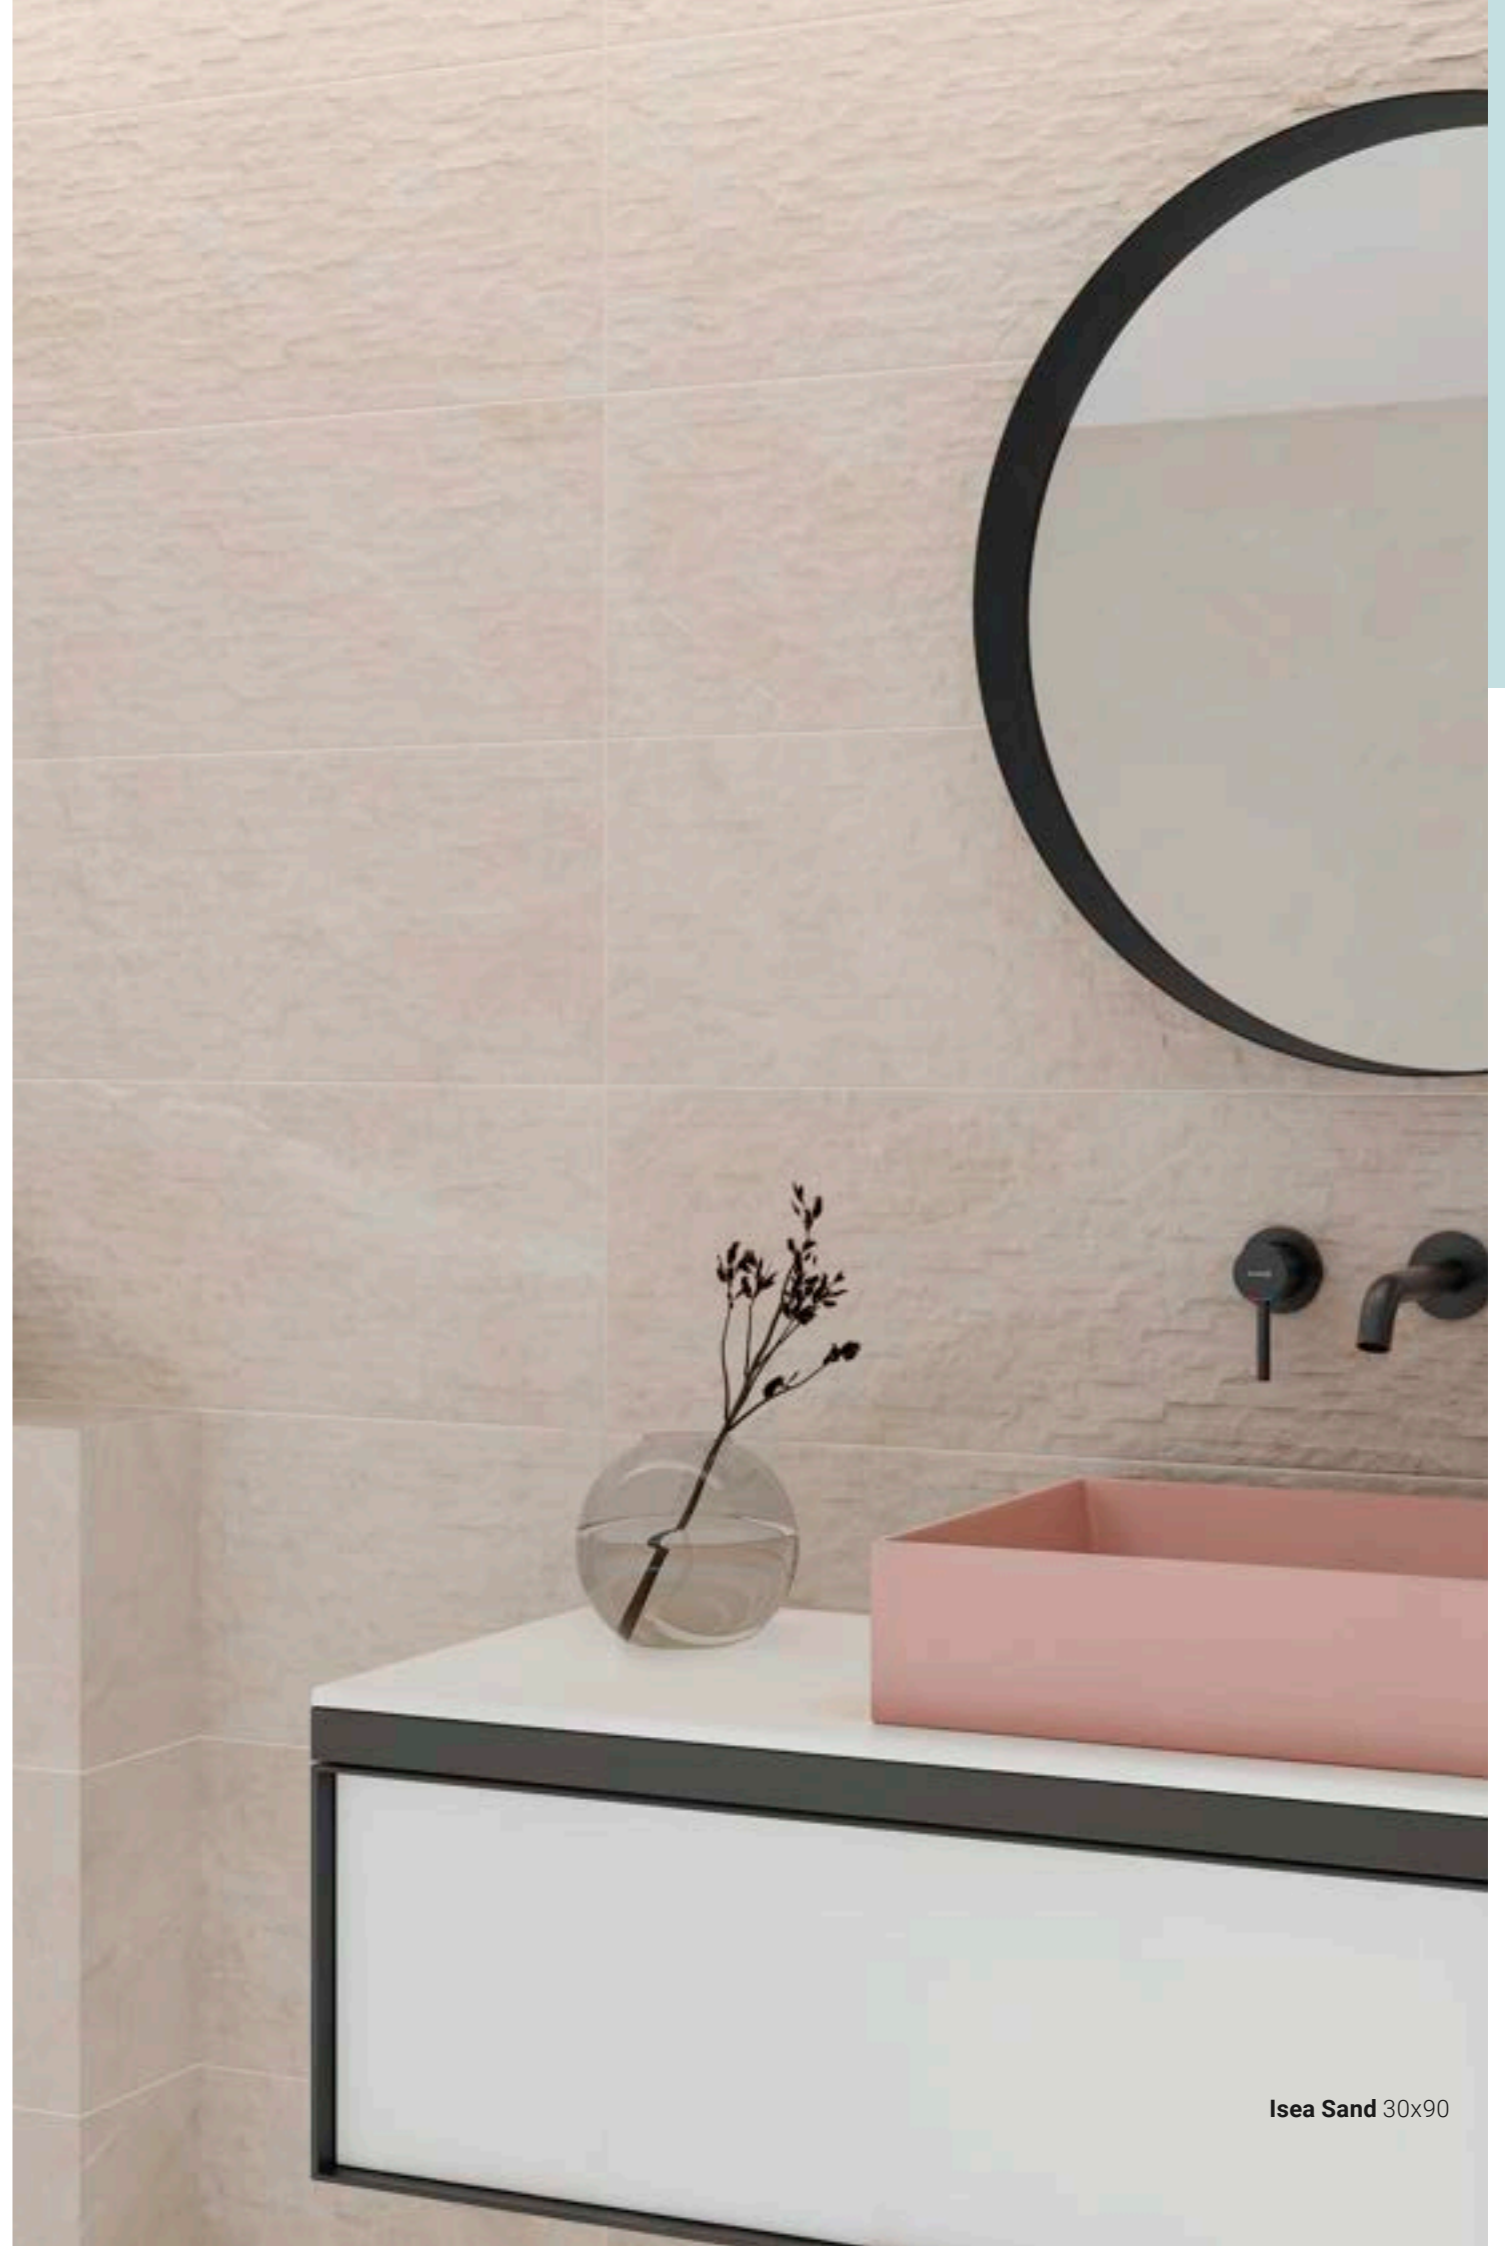

Isea Sand 30x90