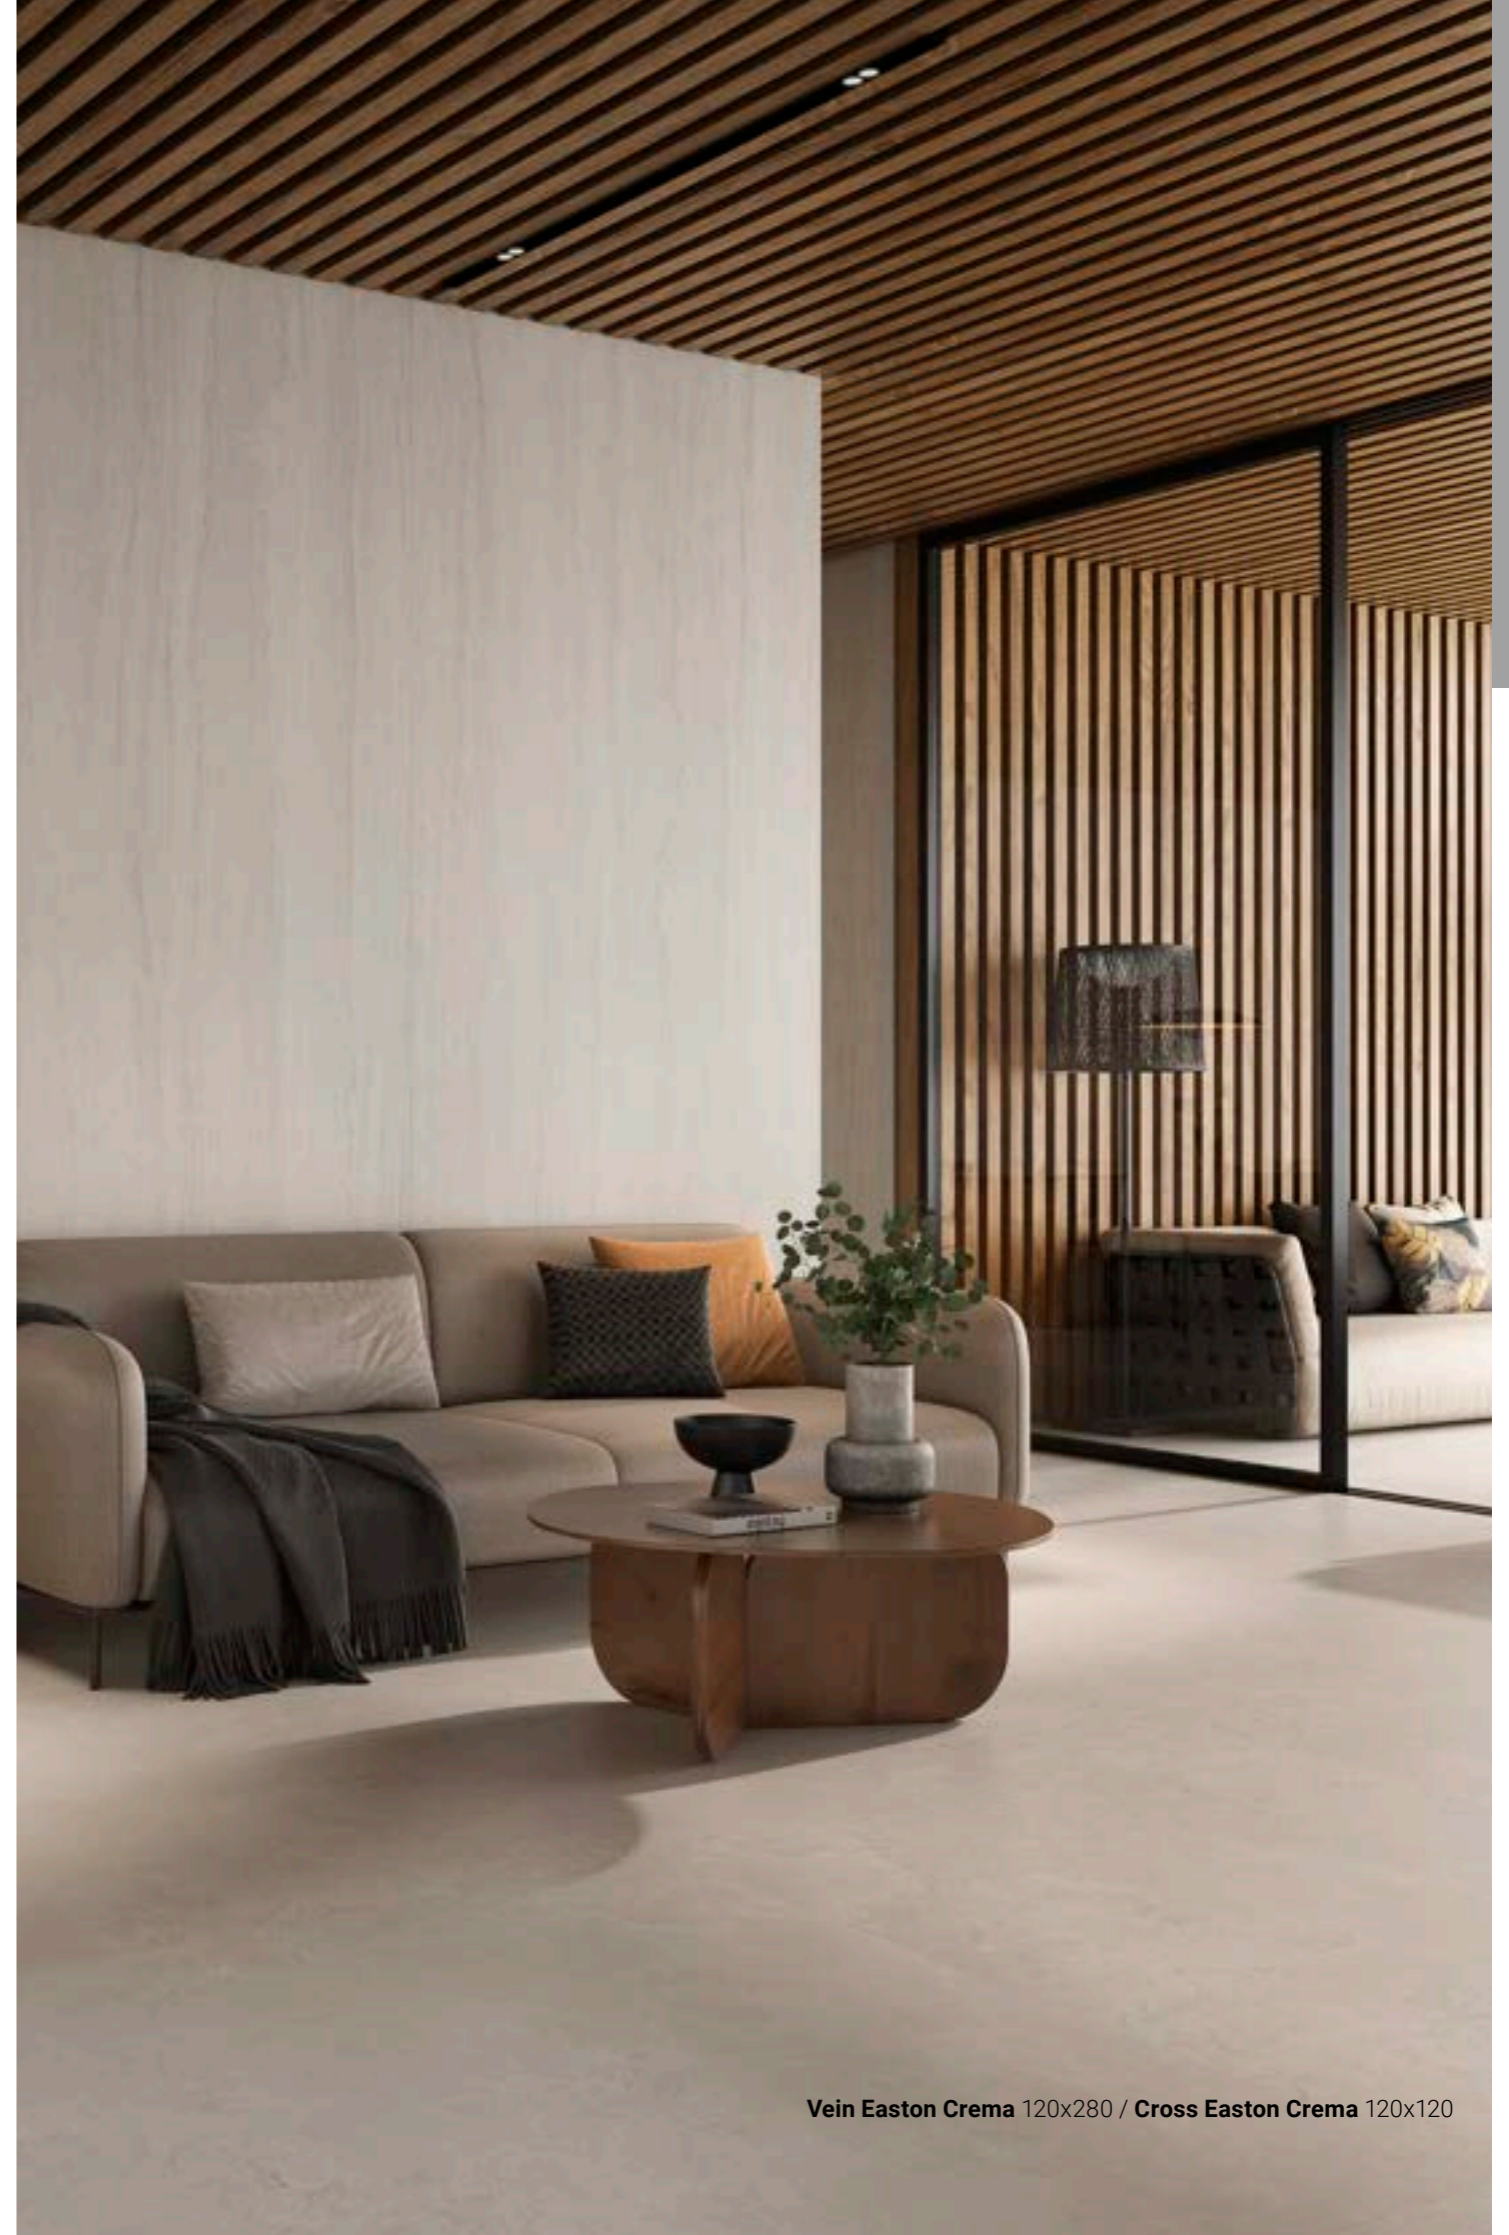

PORCEBLOC 60x60 / 60x90 / 60x120 / 120x280
23.62"x23.62" / 23.62"x35.43" / 23.62"x47.24" / 47.24"x110.23"

Vein Easton Crema 120x280 / Cross Easton Crema 120x120

Halley // PORCEBLOC

Halley

Halley White 100x100