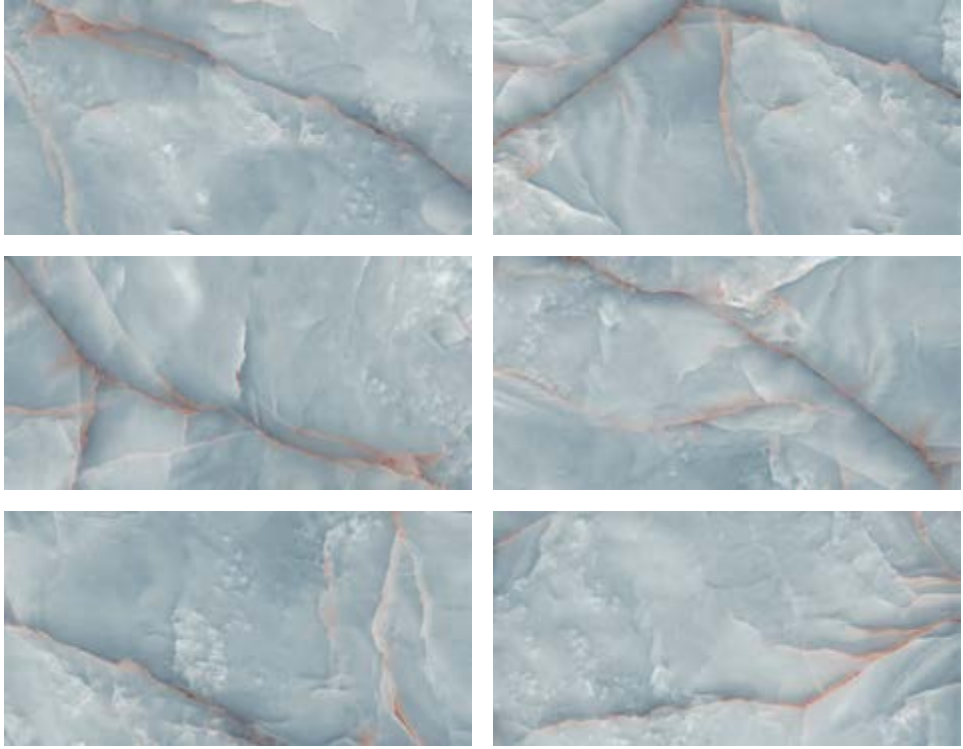

Available faces • Διαθέσιμες όψεις

cm	Κιβώτιο • Box			Παλέτα • Pallet		
	pcs.	m²	kg	boxes	m²	kg
60x120x0,85	2	1,44	27,50	32	46,08	890,00

Προέλευση IN