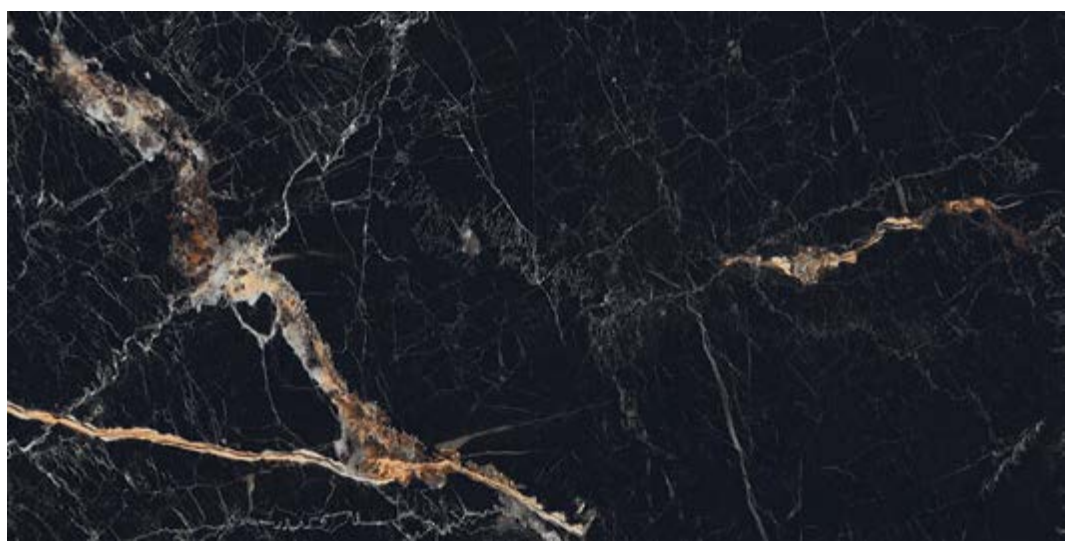

VIENCE

60x120

- PL
  porcelain
- floor wall
- polished
- rectificado
- variation medium
- 3 faces
- frost proof
- 8,5 mm

VIENCE Black 60x120
5206836065588

Available faces • Διαθέσιμες όψεις